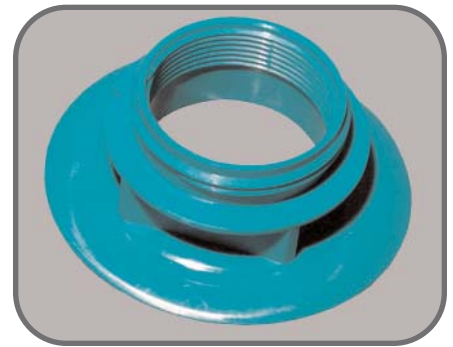

IBC 2 Inch Fitments

2" Butress Gland
IC-2005

2" Butterfly Valve
IC-2008

2" BSP Gland
IC-2018

2" Tamper BSP Gland
IC-2034

2" BSP Plug, Non Shouldered
IC-2009

2" BSP Plug, Shouldered
IC-2043

2" Butress Plug
IC-2044

2" Push Lock Cap
IC-2046

2" Butress with Plug
IC-2005 / IC-2044

CDF CORPORATION

CDF Corporation · 77 Industrial Park Road · Plymouth, MA · 02360
800.443.1920 · www.cdf1.com

IBC 2 Inch Fitments

2" BSP with Non Shouldered Plug
IC-2018 / IC-2009

2" BSP with Non Shouldered Plug &
Tamper Sleeve
IC-2018 / IC-2009 / IC-9006

2" BSP with Shouldered Plug
IC-2018 / IC-2043

2" Locking Collar
IC-2010

2" Cutter
IC-2055

2" Tri-Clover
IC-2060

CDF CORPORATION

CDF Corporation · 77 Industrial Park Road · Plymouth, MA · 02360
800.443.1920 · www.cdf1.com