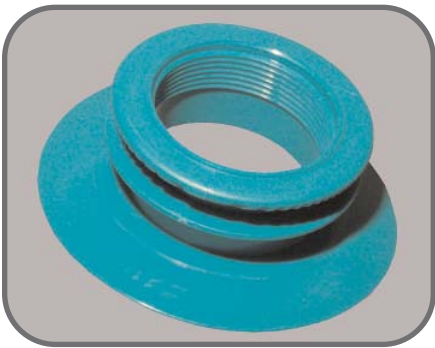

IBC 2 Inch Fitments

2" Butress Gland
IC-2005

2" Butterfly Valve
IC-2008

2" BSP Gland
IC-2018

2" Tamper BSP Gland
IC-2034

2" BSP Plug, Non Shouldered
IC-2009

2" BSP Plug, Shouldered
IC-2043

2" Butress Plug
IC-2044

2" Push Lock Cap
IC-2046

2" Butress with Plug
IC-2005 / IC-2044

CDF CORPORATION

CDF Corporation · 77 Industrial Park Road · Plymouth, MA · 02360
800.443.1920 · www.cdf1.com

IBC 2 Inch Fitments

2" BSP with Non Shouldered Plug
IC-2018 / IC-2009

2" BSP with Non Shouldered Plug &
Tamper Sleeve
IC-2018 / IC-2009 / IC-9006

2" BSP with Shouldered Plug
IC-2018 / IC-2043

2" Locking Collar
IC-2010

2" Cutter
IC-2055

2" Tri-Clover
IC-2060

CDF CORPORATION

CDF Corporation · 77 Industrial Park Road · Plymouth, MA · 02360
800.443.1920 · www.cdf1.com