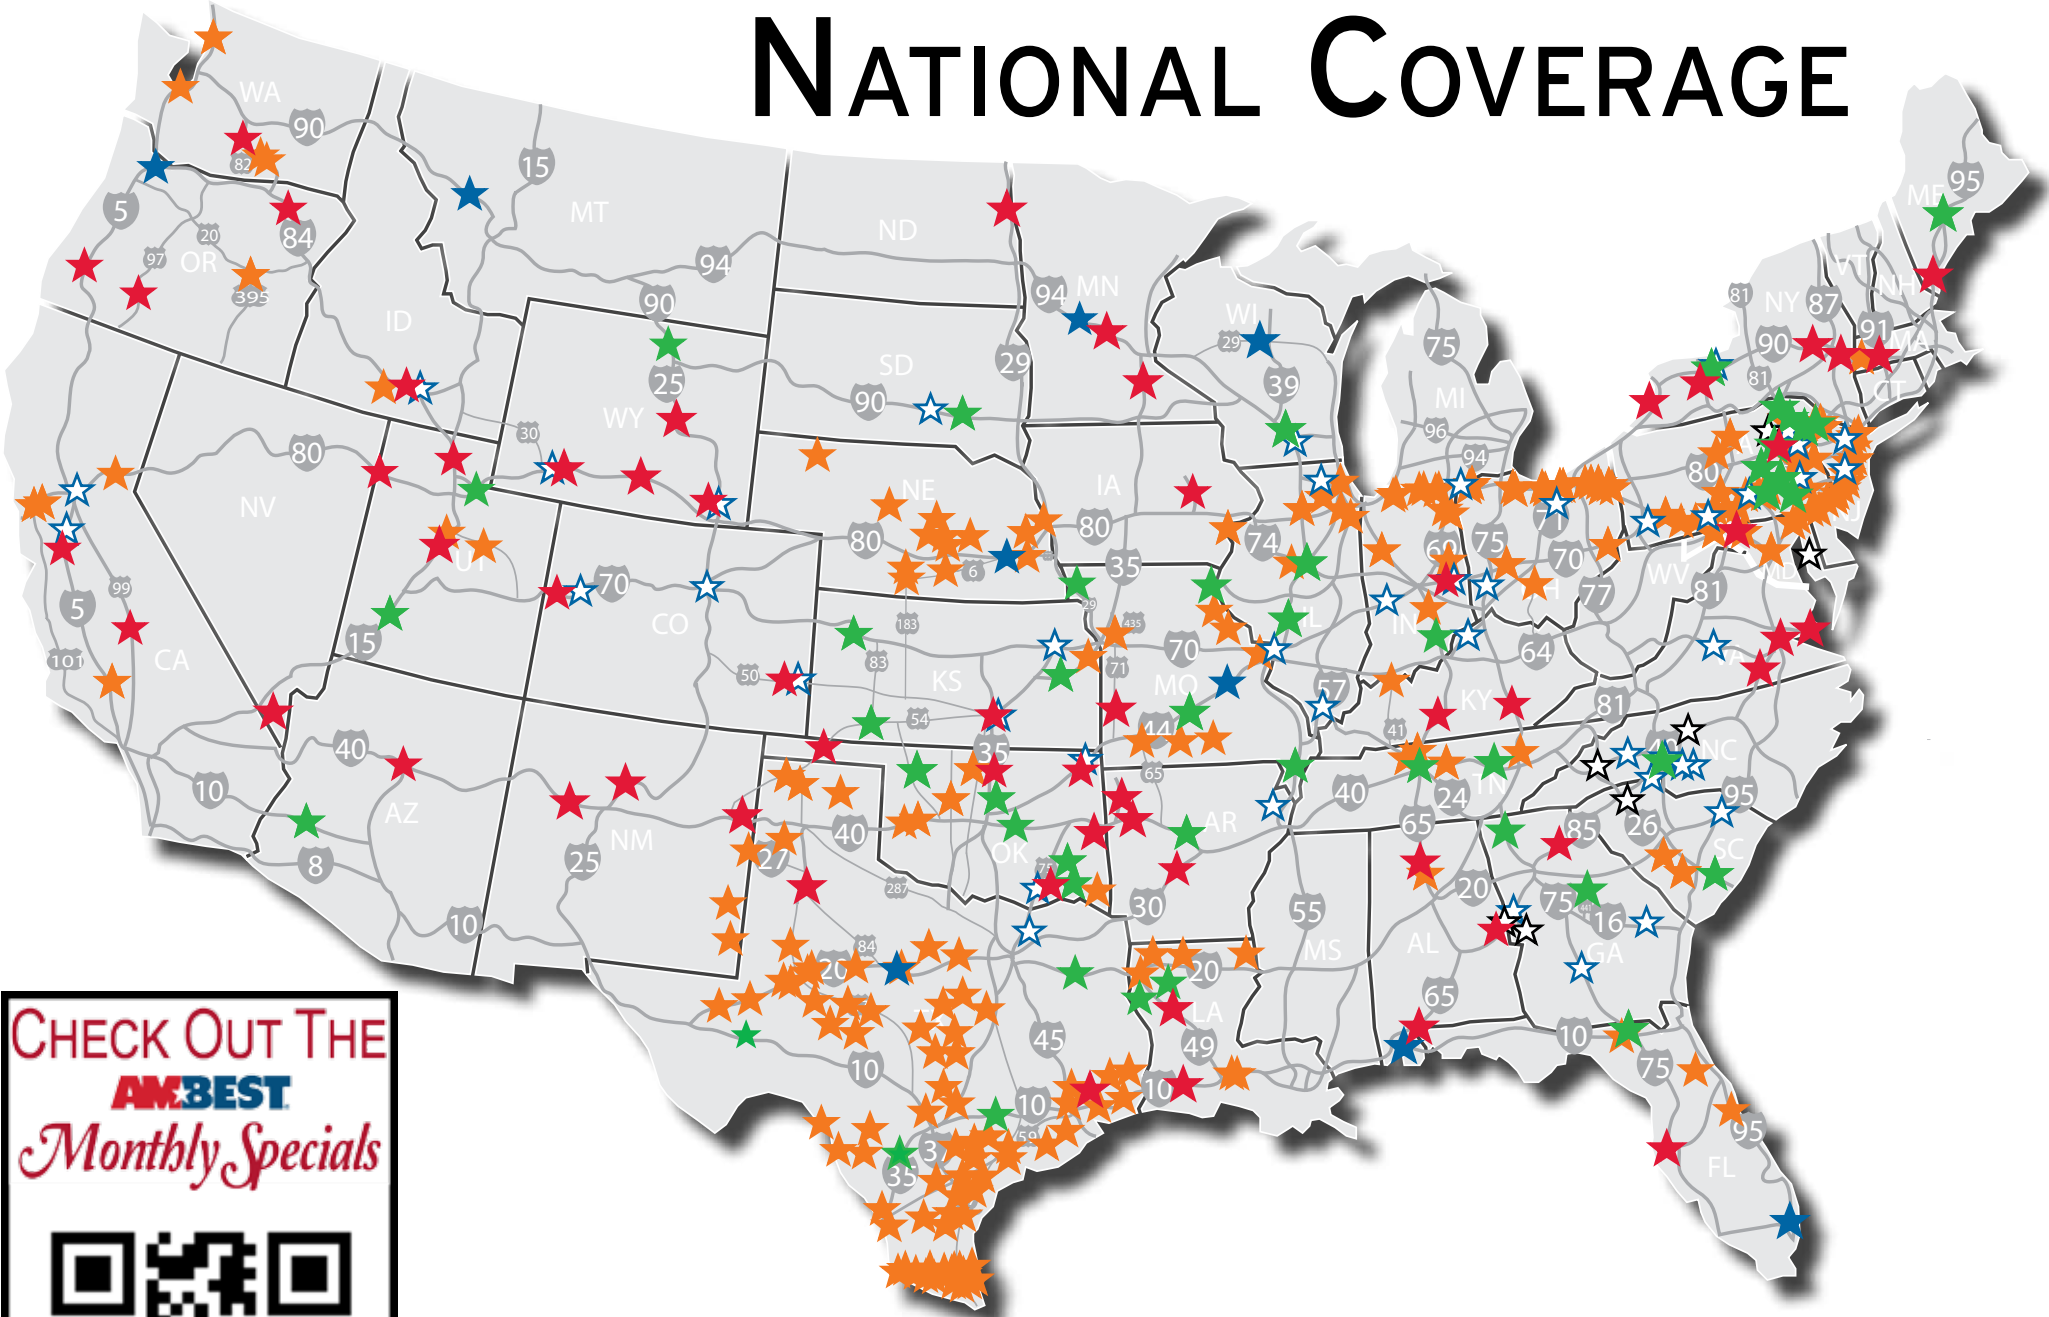

AMBEST®

Locations and Services Directory

www.am-best.com

800-866-4086

WHERE AMERICA STOPS FOR SERVICE AND VALUE.®

Download AMBEST App

Android - iPhone - Blackberry

AMBUCK\$ POINTS BALANCE NOW ON iPhone & ANDROID

REGISTER YOUR
AMBUCK\$ CARD

CHECK YOUR POINTS
& SHOWER BALANCE

iPHONE QR

ANDROID QR

BLACKBERRY QR

EARNPOINTSGETSTUFF®

NATIONAL COVERAGE

CHECK OUT THE
AMBEST
Monthly Specials

- ★ AMBEST Travel Center/AMBEST Service Center
- ★ AMBEST Travel Center
- ★ AMBEST Express
- ★ AMBEST Fuel Stop
- ★ AMBEST Service Center
- ★ AMBEST Service Center Mobile Location

TABLE OF CONTENTS	
DESCRIPTION	PAGE #
AMBEST Truck Stop Locations	2-17
AMBEST Service Centers Locations	22-25
Just Scan It! Find Us! Follow Us!	24-25