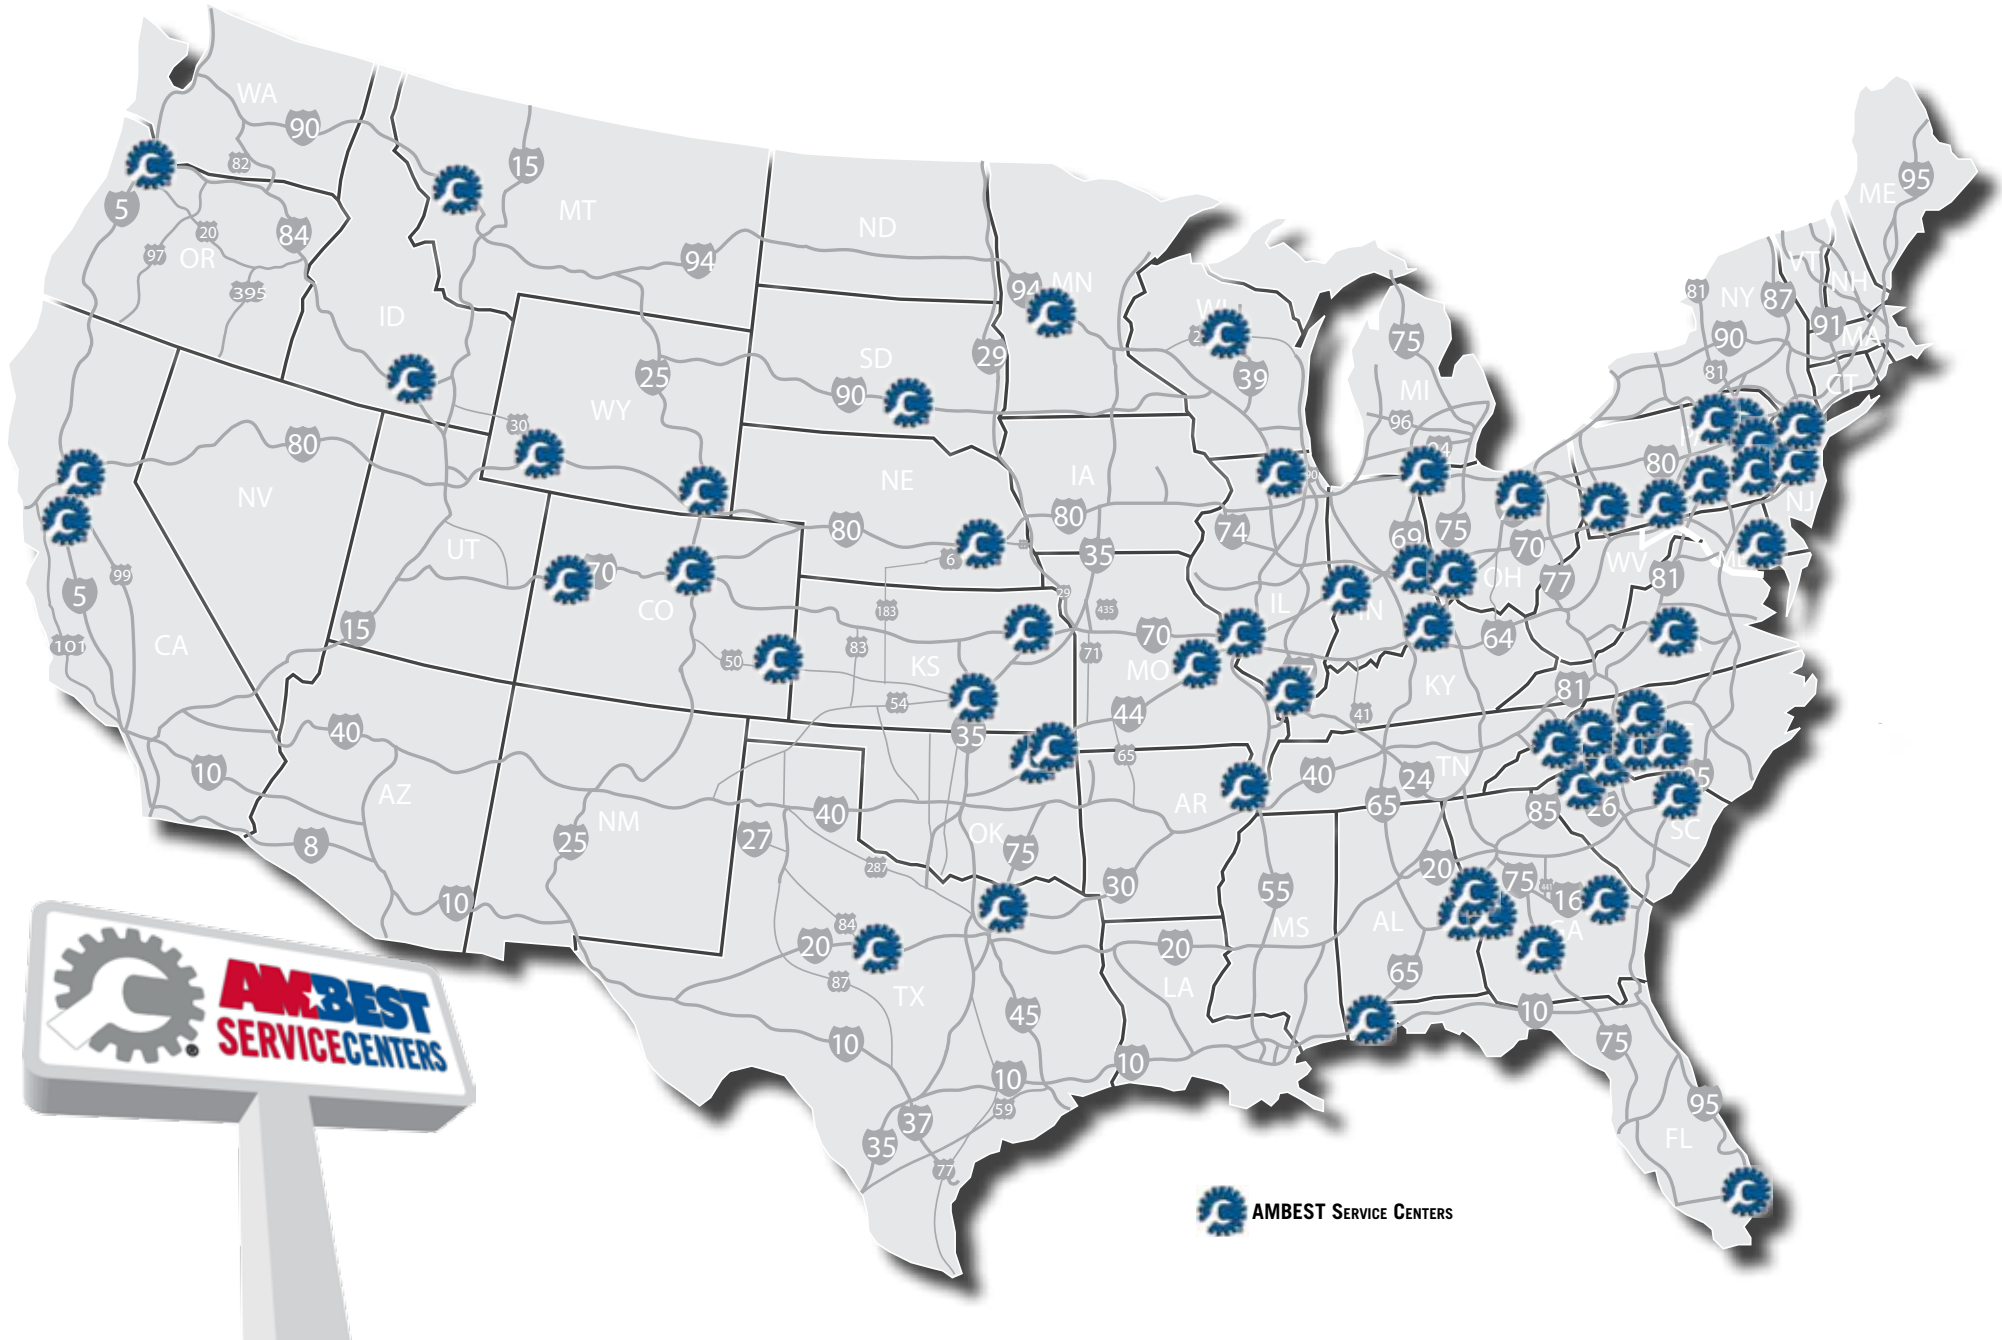

NATIONWIDE COVERAGE

SERVICE IS OUR MIDDLE NAME ~ BUT THEN OUR FIRST NAME SAYS IT ALL