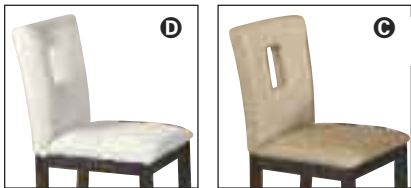

COUNTER HEIGHT

DANVILLE BLACK MARBLE TOP WALNUT FINISH

- **[A] 07059**
  Counter height table
  54"Wx54"Lx36"H
- **[B] 16775**
  Black PU Counter height chair
  24" seat height
- **[C] 16777**
  Cream PU counter height chair
  24" seat height
- **[D] 10034**
  White PU counter height chair
  24" seat height