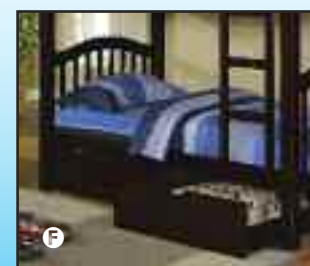

BUNK BED

HEARTLAND HONEY OAK FINISH

- [A] 02359**
Twin/twin bunk bed
81"x43"x70"H
- [B] 02361**
Trundle, 75"x41"x12"H
- [C] 02362**
2Pc drawers, 37"x41"x12"H

14+14
SLATS

A

D

HEARTLAND ESPRESSO FINISH

- [D] 02554**
Twin/twin bunk bed
81"x43"x70"H
- [E] 02556**
Trundle, 75"x41"x12"H
- [F] 02557**
2Pc drawers, 37"x41"x12"H