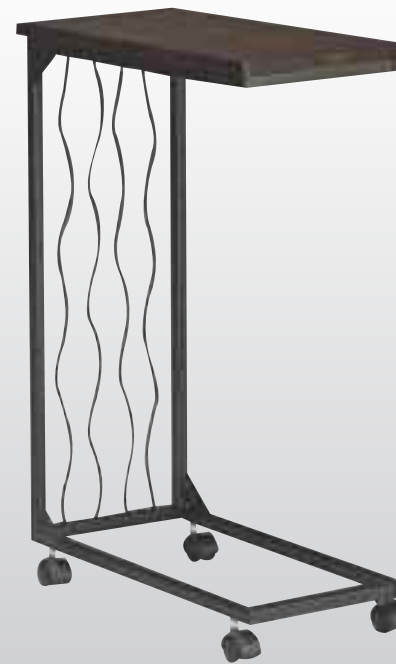

PACO

[G] **80044** Side table
16"x9"x26"H

G