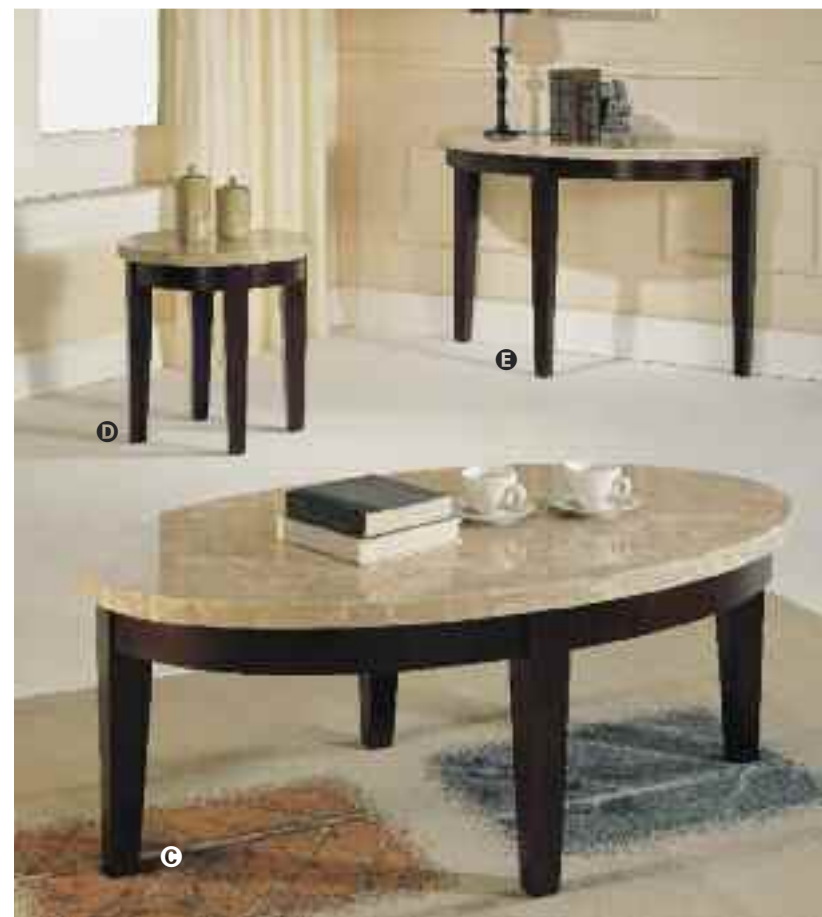

MARBLE TOP

BRITNEY WHITE MARBLE TOP

1. [A] **80108**
   Coffee table w/drawer
   50"x28"x20"H
2. [B] **80109**
   End table w/drawer
   26"x28"x24"H

BRITNEY WHITE MARBLE TOP

1. [C] **17142**
   Coffee table, 48"x28"x20"H
2. [D] **17143**
   End table, 22"Diax23"H
3. [E] **17144**
   Sofa table, 48"x18"x29"H

DANVILLE BLACK MARBLE TOP

1. [F] **07142**
   Coffee table, 50"x26"x20"H
2. [G] **07143**
   End table, 24"x22"x23"H
3. [H] **07144**
   Sofa table, 50"x20"x29"H

BOLOGNA BROWN MARBLE TOP

1. [I] **07372**
   Coffee table, 50"x26"x20"H
2. [J] **07373**
   End table, 24"x22"x23"H
3. [K] **07374**
   Sofa table, 50"x20"x29"H