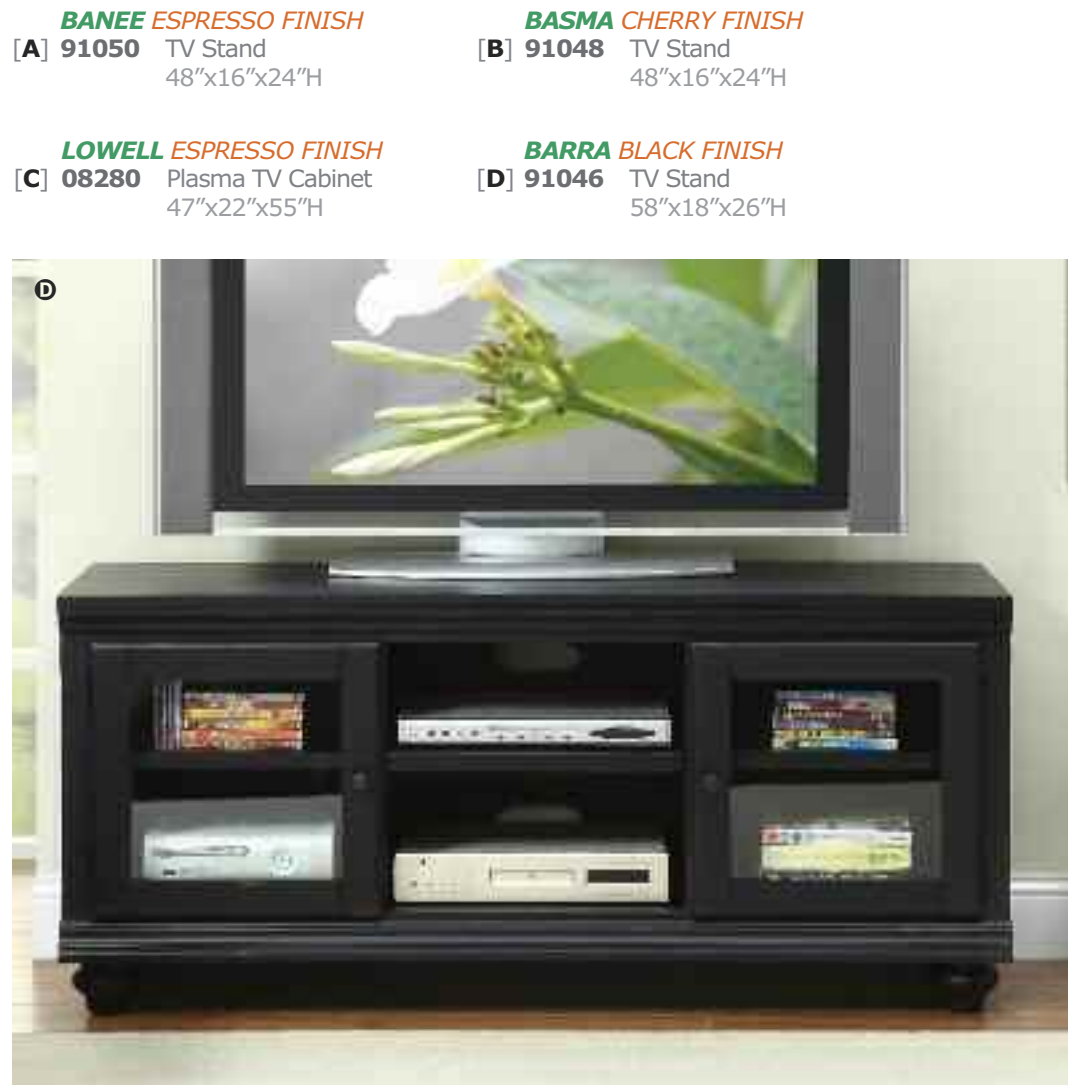

D

BANEE ESPRESSO FINISH
[A] 91050 TV Stand
48"x16"x24"H

BASMA CHERRY FINISH
[B] 91048 TV Stand
48"x16"x24"H

LOWELL ESPRESSO FINISH
[C] 08280 Plasma TV Cabinet
47"x22"x55"H

BARRA BLACK FINISH
[D] 91046 TV Stand
58"x18"x26"H