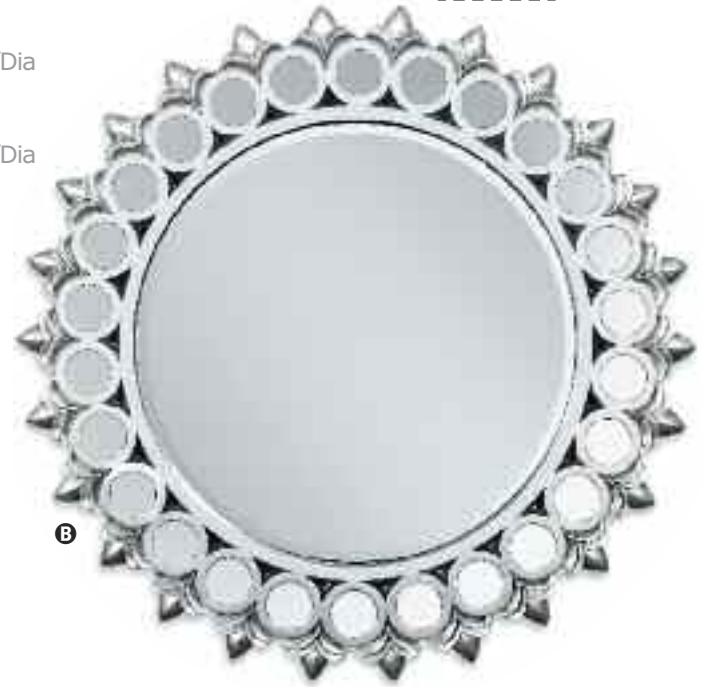

GERALD SILVER FINISH
[A] 97061 Accent mirror, 30"Dia

FLO SILVER FINISH
[B] 97057 Accent mirror, 40"Dia

NEW
ARRIVAL