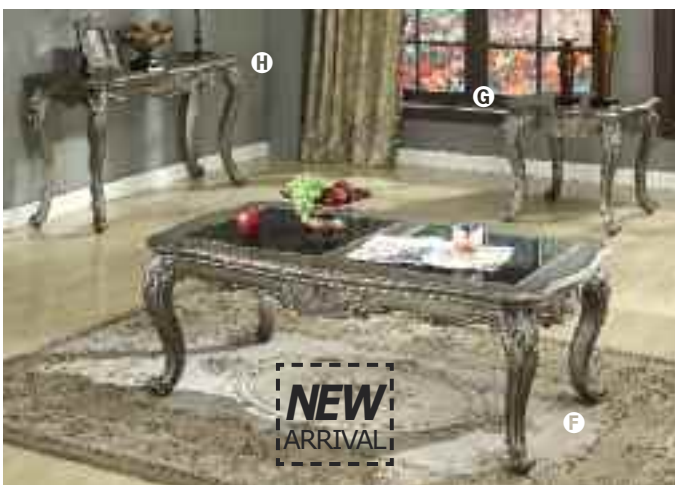

FULL EXTENSION
Drawer Glide

GRANITE TOP
Dresser & Nightstand

DECORATIVE CARVING STYLE
Headboard & Mirror

**NEW
ARRIVAL**

CHANTELLE PATENT PENDING
ANTIQUÉ PLATINUM FINISH

- [A] **60540** Dining table
44"Wx80"~96"L
(Includes 1x16" leaf)
- [B] **60547** Dining table
44"Wx80"~112"L
(Includes 2x16" leaves)
- [C] **60542** Side chair, 43"H
- [D] **60543** Arm chair, 43"H
- [E] **60544** Hutch & buffet, 66"x20"x90"H
- [F] **80540** Coffee table w/granite top
52"x30"x20"H
- [G] **80541** End table, 26"x28"x24"H
- [H] **80542** Sofa table, 53"x18"x30"H
- [I] **51540** Sofa w/3 pillows
84"Lx37"Dx43"H
- [J] **51541** Loveseat w/2 pillows
63"Lx37"Dx43"H
- [K] **51542** Chair w/pillow
40"Lx37"Dx43"H