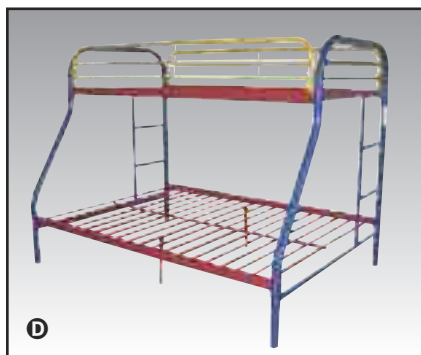

BUNK BED

TRITAN

[A] 02053

Twin/full bunk bed
78"x54"x60"H

Available finishes:
A. white, B. red, C. blue,
D. rainbow & E. black