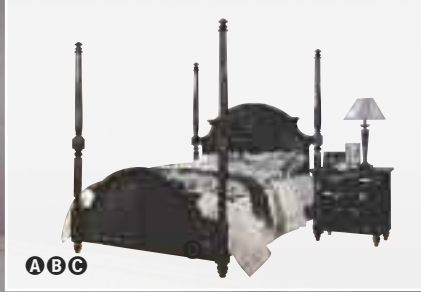

BEDROOM

IJK

ABC

ABC

G

E

F

D

ABC

Charisma Collection

The Charisma collection bedroom set features shuttered head/footboard with carved poster bed in a casual coastal look in dark espresso finish. Made of hardwood and selected veneers, this collection will complement your favorite bedroom.

DARK ESPRESSO FINISH

[A] 21572CK	CALIFORNIA KING BED headboard, footboard & rails, 59"H	[D] 21584	Nightstand, 28"x19"x30"H
[B] 21576EK	EASTERN KING BED headboard, footboard & rails, 59"H	[E] 21585	Mirror, 46"x32"H
[C] 21580Q	QUEEN BED headboard, footboard & rails, 59"H	[F] 21586	Dresser, 64"x19"x41"H
		[G] 21587	Chest, 36"x19"x49"H
		[H] 21588	TV Console, 48"x19"x41"H
		[I] 21575	California optional canopy, 80"H
		[J] 21579	Eastern King optional canopy, 80"H
		[K] 21583	Queen Bed optional canopy, 80"H