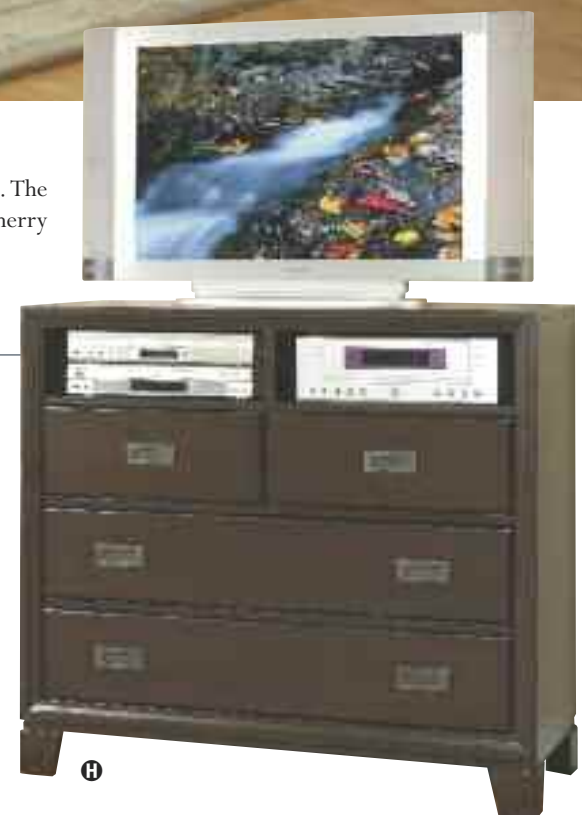

BEDROOM

Bellwood Collection

The Bellwood Ridge transitional bedroom collection features panel headboard and storage drawer footboard. The cases reflect mule chest configuration dresser and oversized nightstands. This is finished in hand selected dark cherry veneers found on entire collection. This bedroom collection will be the showpiece of your master bedroom.

DARK CHERRY FINISH

[A] 00154CK	CALIFORNIA KING BED headboard, footboard & rails, 61"H	[D] 00163	Nightstand, 28"x17"x28"H
[B] 00157EK	EASTERN KING BED headboard, footboard & rails, 61"H	[E] 00164	Mirror, 44"x32"H
[C] 00160Q	QUEEN BED headboard, footboard & rails, 61"H	[F] 00165	Dresser, 63"x18"x42"H
		[G] 00166	Chest, 36"x18"x52"H
		[H] 00167	TV Console, 45"x18"x40"H