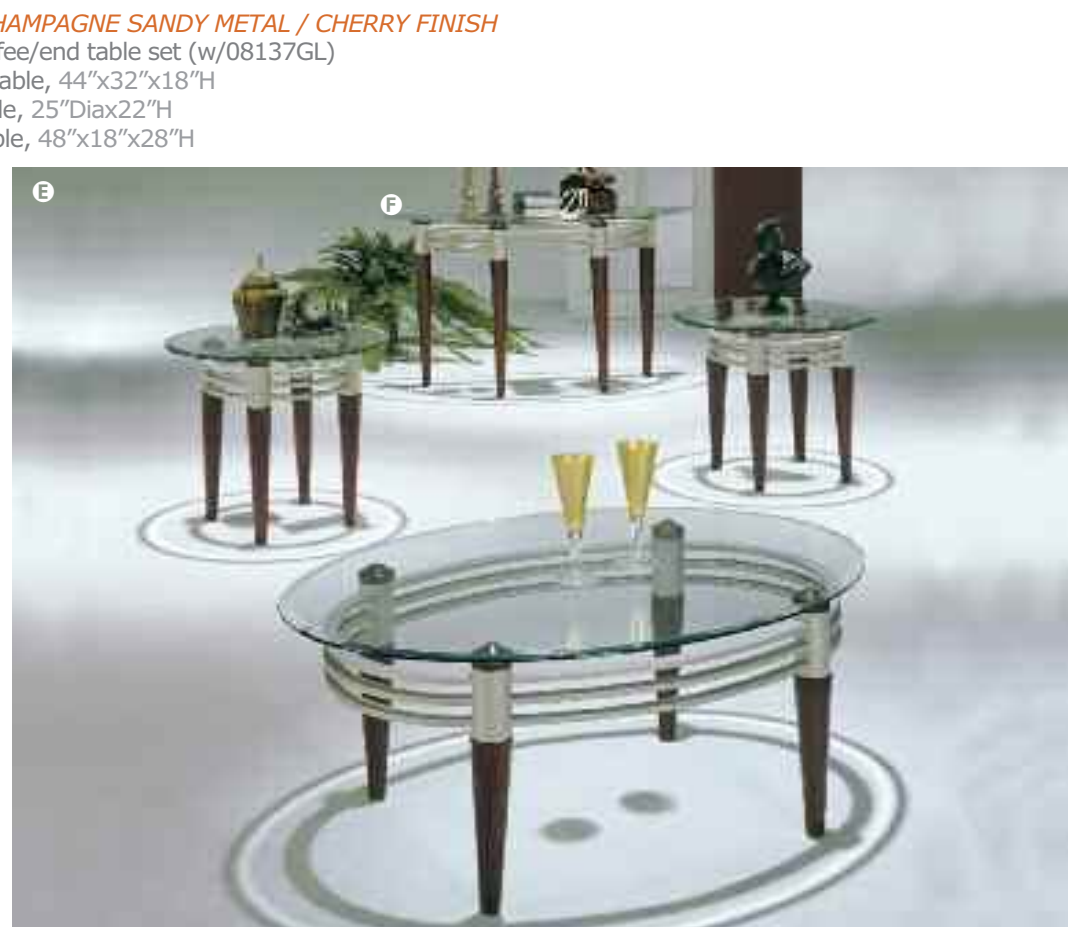

1. **MARSEILLE CHAMPAGNE SANDY METAL / CHERRY FINISH**
   [E] 08137 3pc Coffee/end table set (w/08137GL)
   Coffee table, 44"x32"x18"H
   End table, 25"Diax22"H
   [F] 08138 Sofa table, 48"x18"x28"H