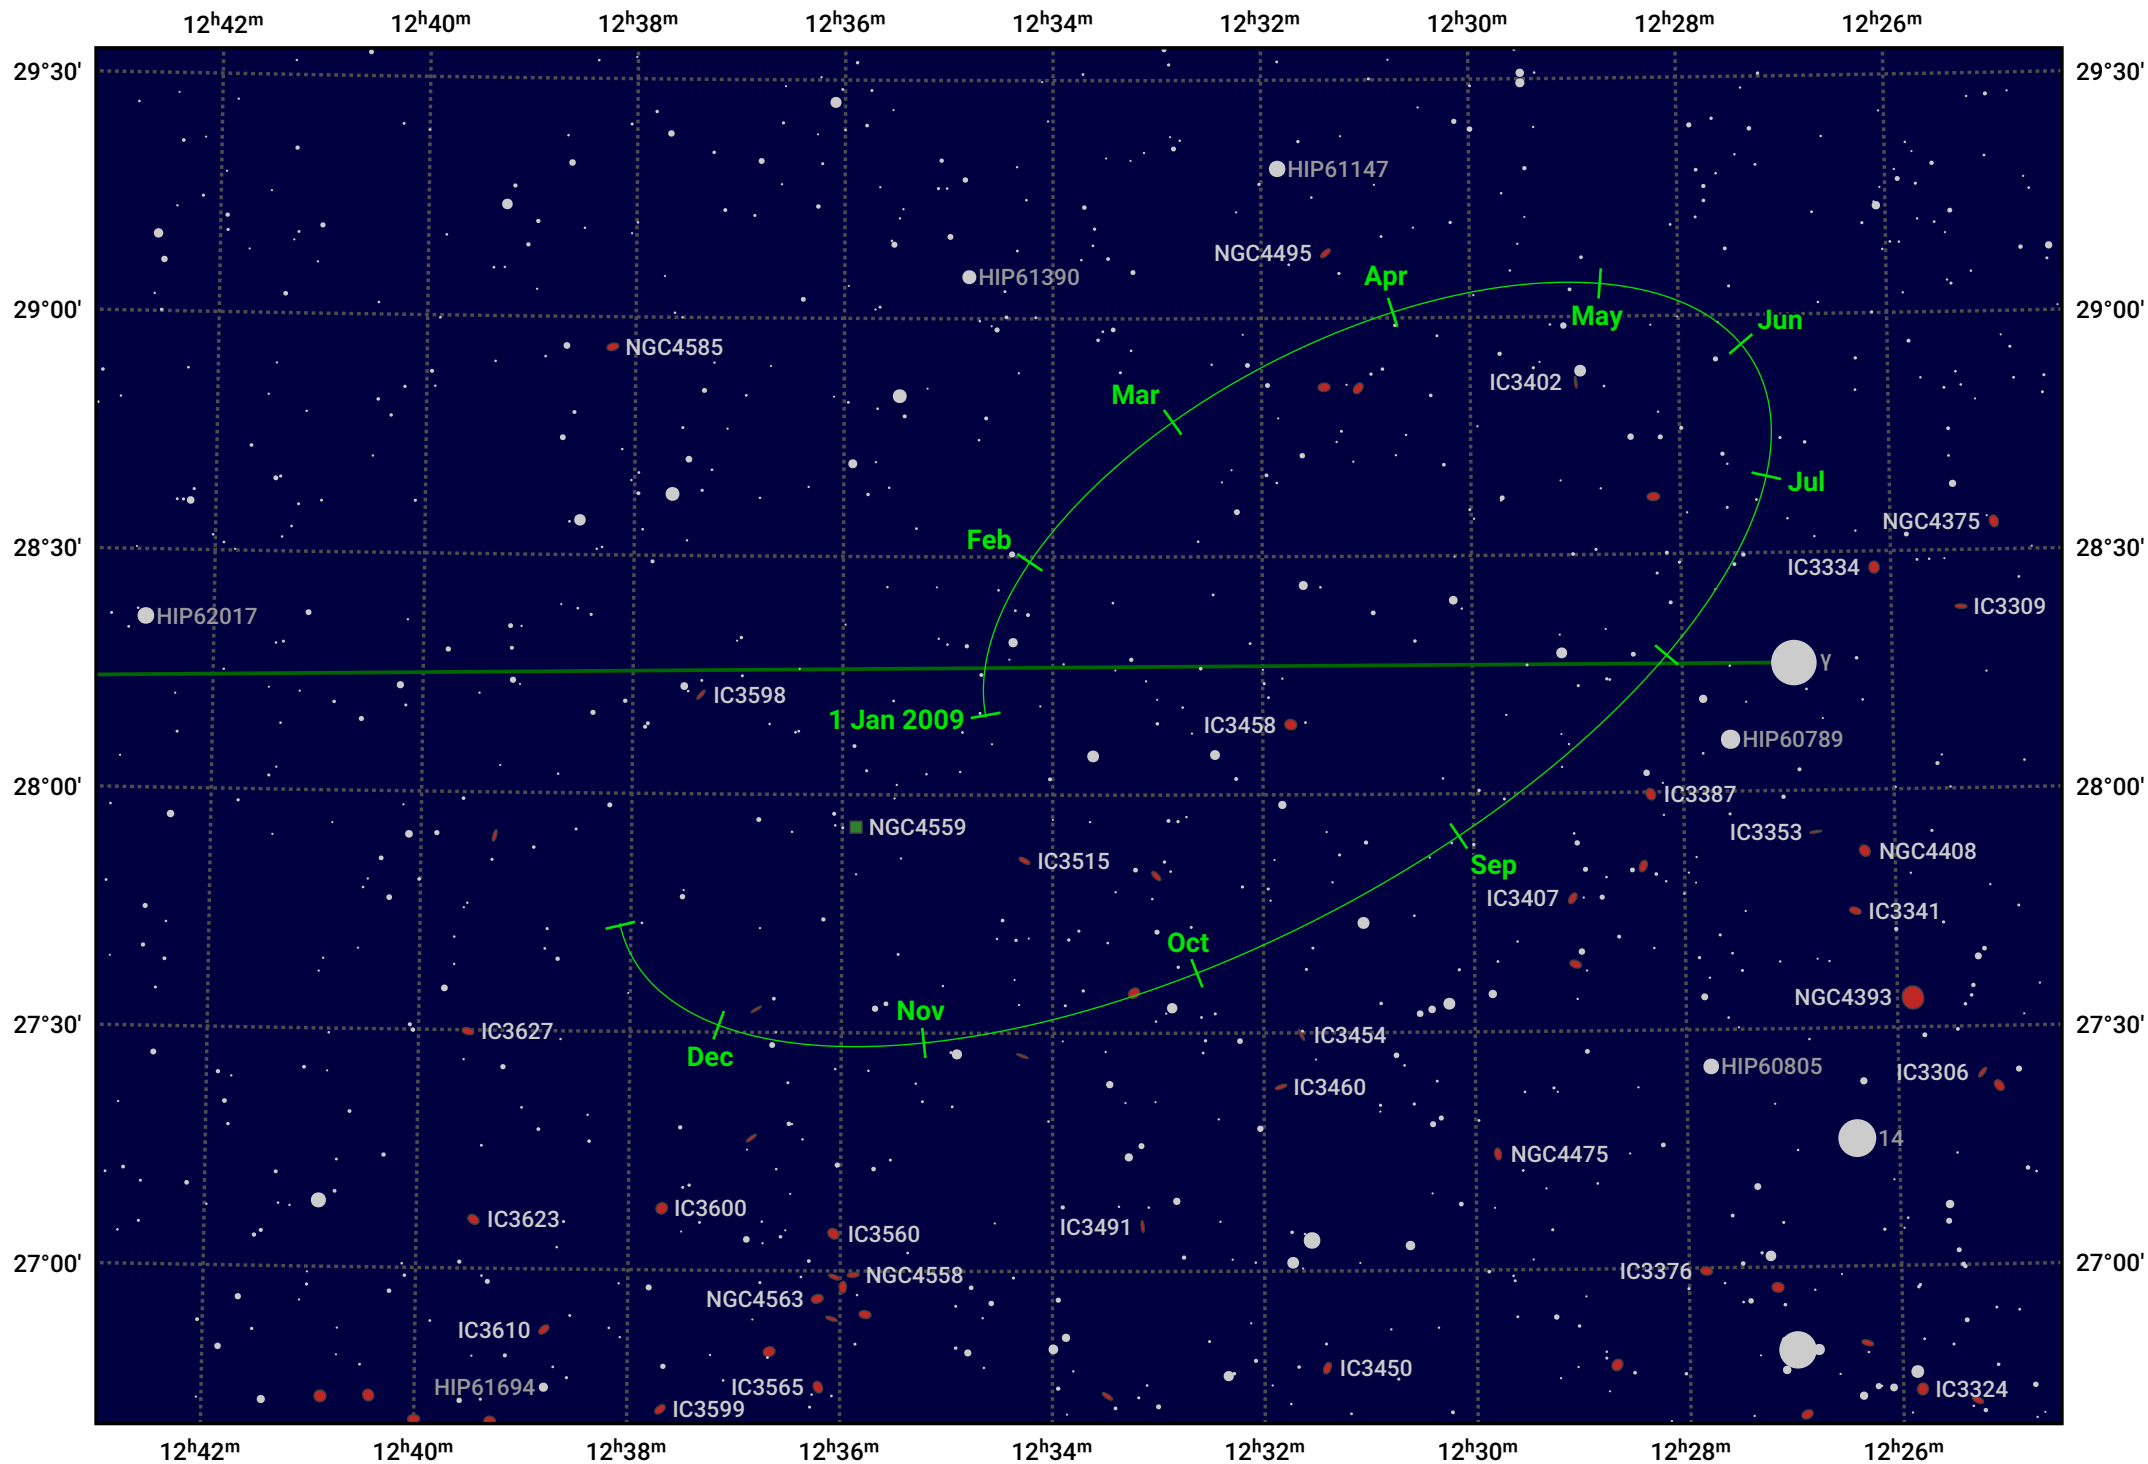

# The path of Makemake in 2009

© Dominic Ford 2011–2024. Date markers placed at midnight UTC. Downloaded from <https://in-the-sky.org>

Magnitude scale: 14.0 13.0 12.0 11.0 10.0 9.0 8.0 7.0 6.0 5.0 4.0

— Ecliptic Plane

Galaxy Bright nebula Open cluster Globular cluster

Date	Mag
2009 Jan 1	17.1
2009 Apr 1	17.0
2009 Jul 1	17.1
2009 Oct 1	17.1
2010 Jan 1	17.1