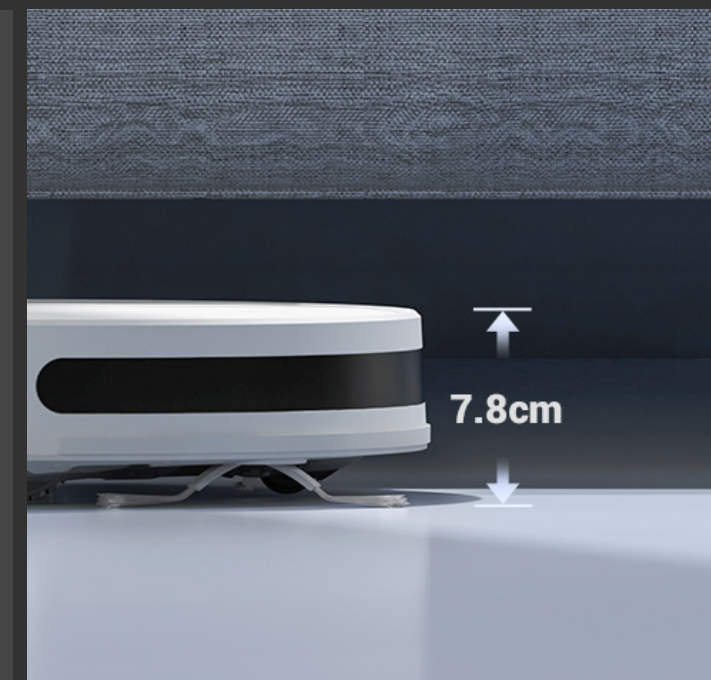

2700 Pa suction plus a rolling brush and a side brush - means the RC3 Plus is ready to sweep across even tiny corners, and effectively suck in pet dander and dust.

Auto Suction Boost On Carpets

After detecting a carpeted area, the robot automatically increases its suction power to vacuum up hidden dirt and hair more thoroughly.

Rarely Gets Stuck Under Furniture

With a housing that's only 7.8 cm (3 inch) high, the RC3 Plus easily glides under tight, hard-to-reach areas, so you don't need to move around couches, dressers or beds.

Versatile in cleaning missions

Set the RC3 Plus on Auto Mode when your home needs thorough vacuuming. Or, choose the other two modes when a specific area needs extra attention.

-  **Auto Mode**
Ideal for whole-room cleaning
-  **Along-the-Wall Mode**
Ideal for edge cleaning
-  **Spot Mode**
Ideal for stubborn dirt cleaning

Smart enough to stay out of troubles

To navigate smoothly across your home, the RC3 Plus avoids common obstacles – trash cans, socks, chairs – and crosses higher threshold up to 20 mm. Even if you live in a multi-floor home, the RC3 Plus stays on the right floor and prevents itself from falling down the stairs.