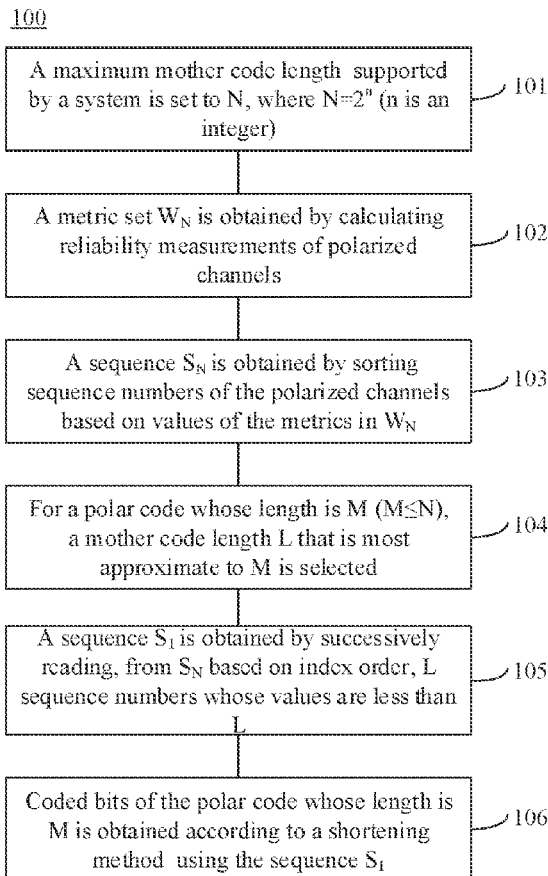

(52) **U.S. Cl.**
CPC **H04L 1/0058** (2013.01); **H04L 1/00**
(2013.01); **H03M 13/618** (2013.01); **H03M**
13/635 (2013.01); **H03M 13/6588** (2013.01);
H03M 13/13 (2013.01)

(21) Appl. No.: **17/729,458**

(22) Filed: **Apr. 26, 2022**

(57) **ABSTRACT**

Related U.S. Application Data

(63) Continuation of application No. 17/132,566, filed on Dec. 23, 2020, now Pat. No. 11,368,249, which is a continuation of application No. 16/295,151, filed on Mar. 7, 2019, now Pat. No. 10,892,851, which is a continuation of application No. 16/110,873, filed on Aug. 23, 2018, now Pat. No. 10,326,555, which is a continuation of application No. PCT/CN2017/091675, filed on Jul. 4, 2017.

Foreign Application Priority Data

Aug. 11, 2016 (CN) 201610664987.6

Embodiments of this application disclose a polar coding method, apparatus, and device, so as to reduce storage overheads of a system. A sequence for polar coding is obtained based on a length M of a target polar code, wherein the sequence comprises L sequence numbers, ordering of the L sequence numbers in the sequence is the same as ordering of the L sequence numbers in a maximum mother code sequence, wherein the maximum mother code sequence is obtained by sorting N sequence numbers of N polarized channels in ascending order or descending order of reliability metrics, wherein L and N are integer power of 2, M is smaller than or equal to L, L is smaller than or equal to N.