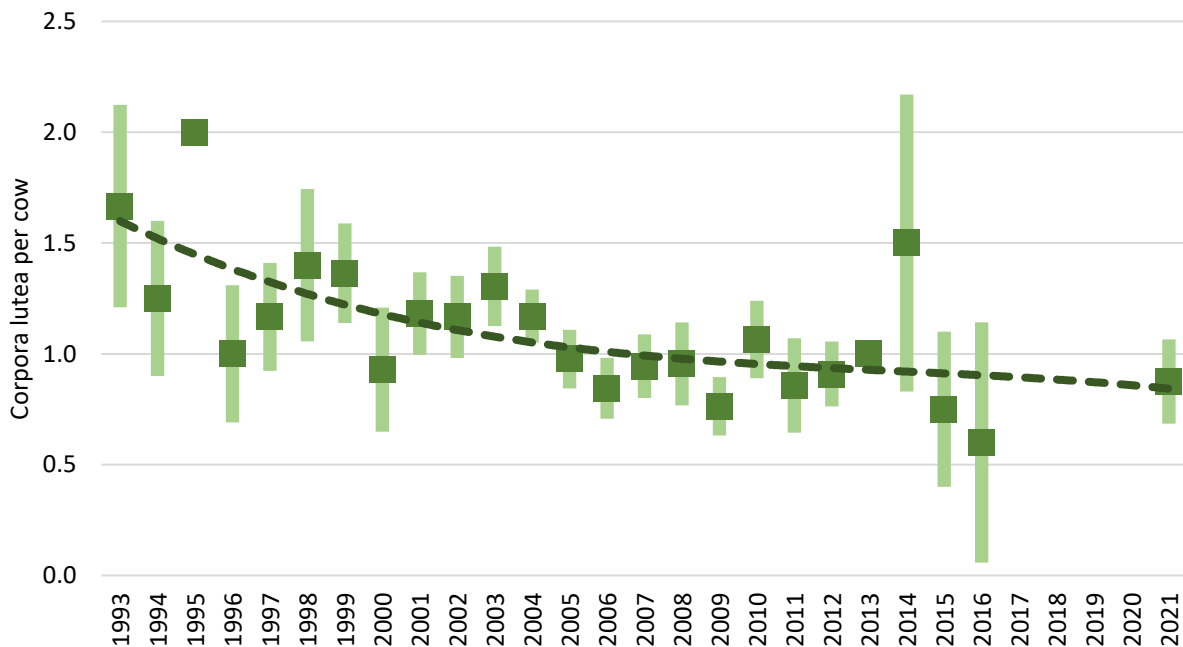

Figure 4. Ovulation rate of prime-aged (≥ 3 years old) cow moose in WMU E, 1993-2021. Data are from counts of corpora lutea in ovaries collected from hunter-harvested moose.