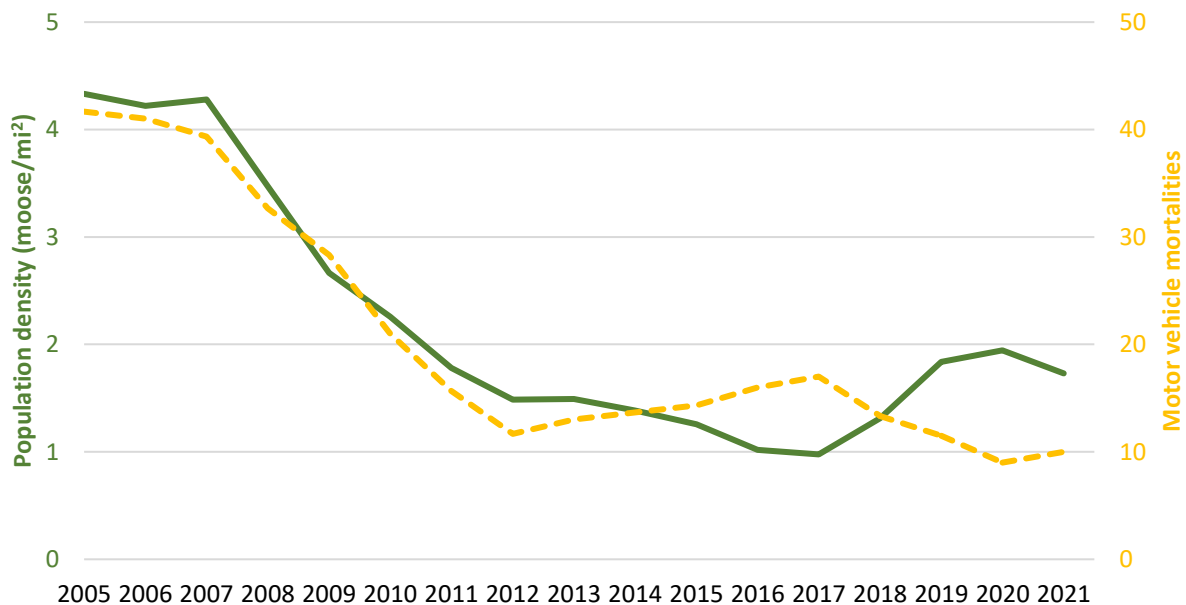

Table 2. Moose density estimates based on sighting rates by deer hunters and density objectives and hunting thresholds established in the [2020-2030 Big Game Management Plan](#), by WMU. Density estimates are based on average sighting rates during 2019–2021.

Using this approach, the 2021 (2019–2021 rolling average) density estimates for WMUs E1 and E2 are 1.99 and 1.49 moose/mi², respectively, which are well above the upper density objectives established in the 2020-2030 *Big Game Management Plan* (1 moose/mi²; **Table 2**). It appears that moose numbers have been relatively stable at this level in WMU E over the past 10 years (**Figure 6**).

The Department has received interest for moose hunting from foresters that have documented moose browsing impacts to forest regeneration in areas outside WMU E. They are interested in alleviating these impacts to protect forest health. While some of these local areas could sustain a limited moose harvest, the moose population density in all WMUs except E1 and E2 remain below established hunting thresholds (**Table 2**).

The uneven distribution of functional moose habitat (and therefore moose) in parts of Vermont is a challenge for management. The Department will be reevaluating moose habitat mapping, taking advantage of recent research efforts (e.g., Pearman-Gilman et al. 2020, Blouin et al. 2021a) to better reflect the area of functional habitat in each WMU. This should allow for more meaningful estimates of moose density in WMUs with less homogeneous moose habitat.

Figure 6. Rolling 3-year average moose density estimates (solid line) and motor vehicle mortalities (dashed line) in WMU E during 2005–2021. Density estimates are based on moose sighting rates reported by deer hunters.