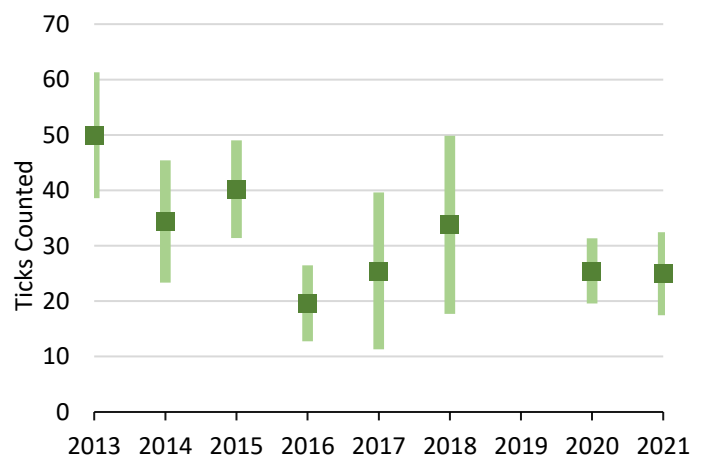

Figure 5. Winter tick counts on bull moose harvested in Wildlife Management Unit E, 2013–2021.