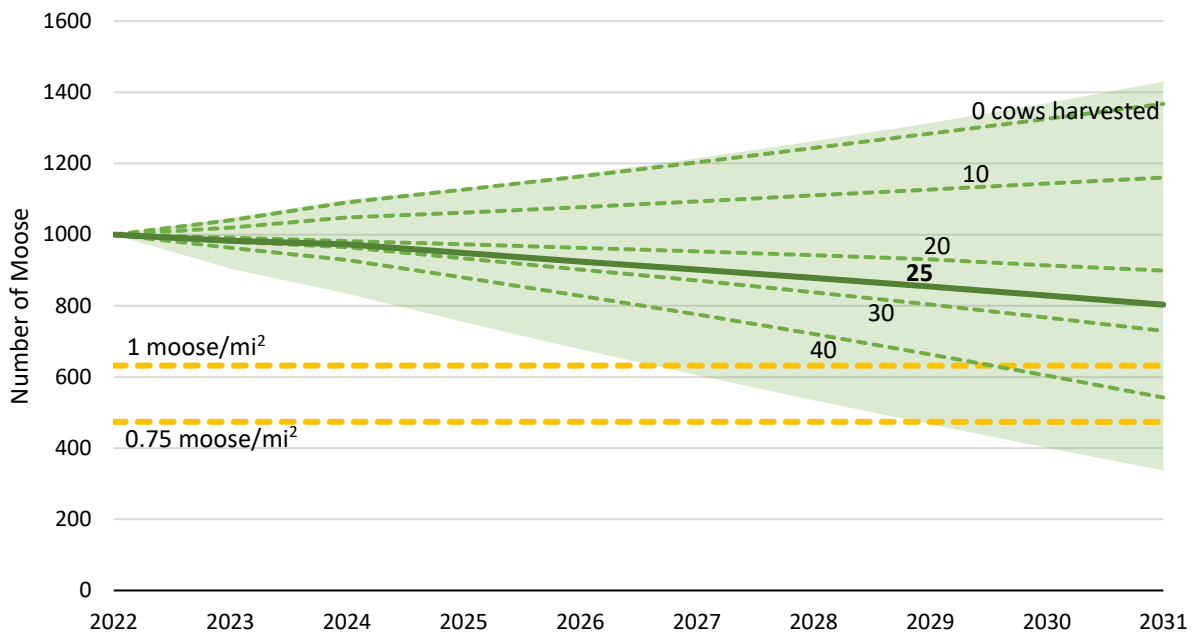

Starting with a population of 1,000 moose in WMU E (E1 and E2 combined) in the fall of 2022, the harvest of 25 adult female moose annually is expected to reduce the population slowly, assuming tick impacts similar to the previous 5 years, and no change in birth rates or survival rates (**Figure 6**). If tick impacts are relatively severe each year, it would take approximately 5 years at this harvest level to reach 1 moose/mi². Conversely, if tick impacts are reduced, as in 2020 and 2021, the population would be expected to increase over time.