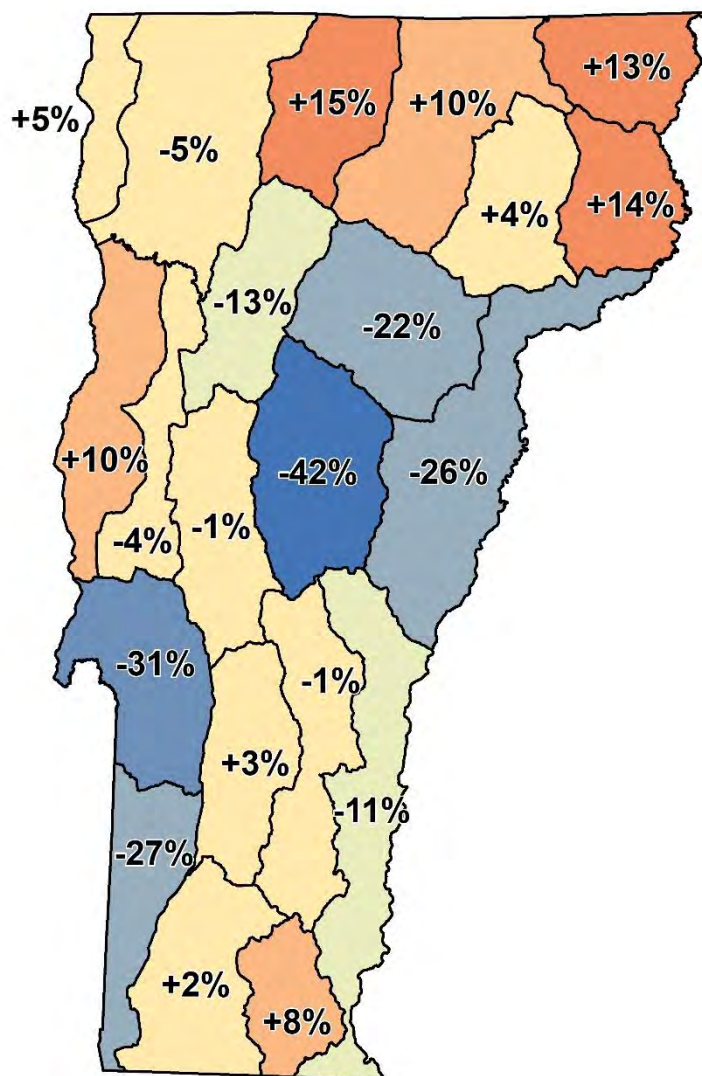

2021 Deer Seasons Summary

Archery:

4,426 (down 28% from 6,165 in 2020)
76% harvested w/ crossbow (70% in 2020)

Youth:

1,074 (down 4% from 1122 in 2020)
lowest since became a 2-day season in 2002

Novice:

54 (down 57% from 126 in 2020)

October (antlerless) Muzzleloader:

869 (down 55% from 1,914 in 2020)
5% fill rate on permits sold at the time

Rifle:

7,039 (up 0% from 7,025 in 2020)

December Muzzleloader:

2,396 (down 9% from 2,639 in 2020)
Combined muzzleloader harvest of 3,265
down 28% from 4,553 in 2020
lowest since 2015 (<10,000 permits issued)

TOTAL: 15,858

Bucks: 9,133

Down 1% from 2020 (9,255)
Down 7% from 2018-20 average (9,780)

Antlerless: 6,725

Down 31% from 2020 (9,735)
Down 20% from 2018-20 average (8,403)
37% BELOW recommended antlerless harvest (10,660)

Change in Buck Harvest from 2018-2020 Average

Percent of Bucks That Were Spikes

(in WMUs where they were legal)

	2020	2021
Archery	23%	31%
Youth	43%	49%
Rifle	21%	26%
Dec Muzz	31%	38%
TOTAL	23%	28%

~33% of the buck population is spike-antlered
44% of buck harvest from 2001-2004 was spikes

Number of deer harvested by successful hunters

Year	1	2	3	4
2016	11009 (83%)	1960 (15%)	329 (2%)	
2017	11078 (83%)	1955 (15%)	332 (2%)	
2018	11613 (78%)	2730 (18%)	646 (4%)	
2019	11208 (82%)	2091 (15%)	388 (3%)	
2020	11937 (79%)	2419 (16%)	572 (4%)	125 (1%)
2021	10812 (83%)	1804 (14%)	373 (3%)	80 (1%)