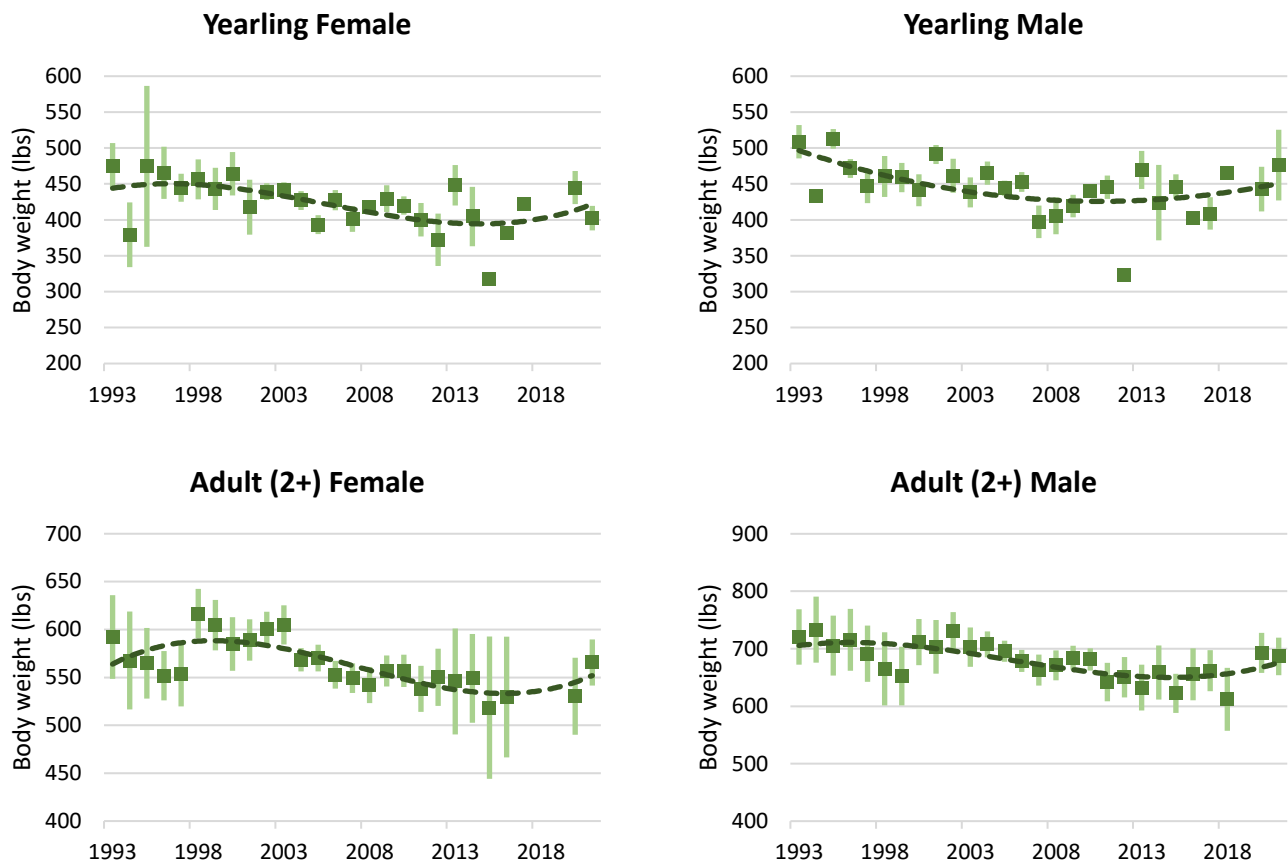

Moose are not currently limited by habitat in the core part of their range, including WMU E (Dunfey-Ball 2017). There is enough available habitat and adequate forage to support the current population. However, habitat quality can influence the distribution of moose on the landscape (i.e., higher densities of moose in areas with the highest quality habitat), which can influence local winter tick abundance and impacts on moose health (Healy et al. 2019, Blouin et al. 2021a and b).