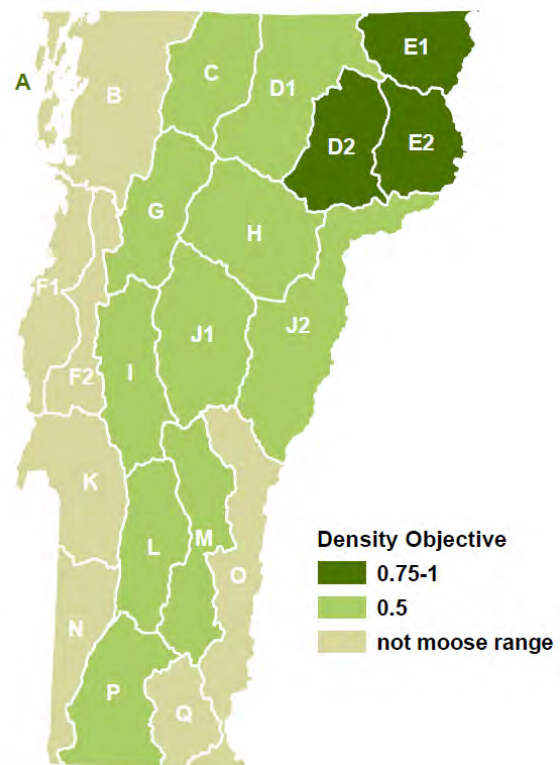

Figure 1. Moose density objectives (moose per square mile of moose habitat) established in Vermont's [2020-2030 Big Game Management Plan](#).

Population Status

Moose and Winter Ticks

Recent studies in Vermont, New Hampshire, and Maine have concluded that winter ticks are the primary cause of moose mortality across their core range in New England (Musante et al. 2007, 2010, Bergeron et al. 2013, Dunfey-Ball 2017, Jones et al. 2017, Ellingwood et al. 2019, Jones et al. 2019, DeBow et al. 2021), with some moose hosting an astonishingly high number of ticks (>50,000/individual; Jones et al. 2019).