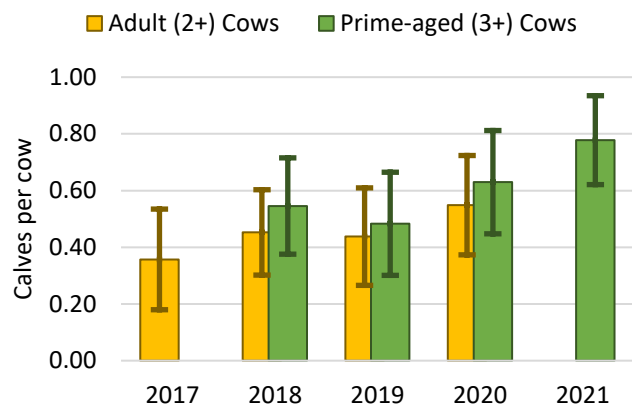

Winter tick counts on bull moose harvested in October 2021 were comparable to those observed in recent years (Figure 5). While this measure provides an indication of tick abundance on the landscape, final tick loads on individual moose will be largely determined by the length of the questing period. The questing period is typically ended by weather conditions (e.g., persistent snow or freezing conditions) that kill questing winter tick larvae. Persistent snow did not arrive in WMU E until mid-November 2021, which may result in more severe winter tick impacts in 2022.