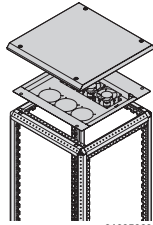

Vented top cover

Top cover for 6 fans

01005060

St, 1,5 mm, raised cover, 3 axial fans 230 V_{AC}, incl. cabling and GND/earthing, equipment cable 2.5 m, SCHUKO/IEC connector

RAL 7021
1 piece assembled

Replacement fan for fan top