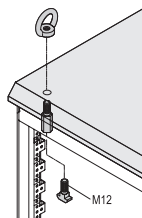

With equipment cable 230 V_{AC} (IEC connector/female connector), adjustment range 0 ... 60°C

1 piece assembled

Lifting eye

01005085

For fan top, application and loading in accordance with DIN 582

PU 4 pieces assembled