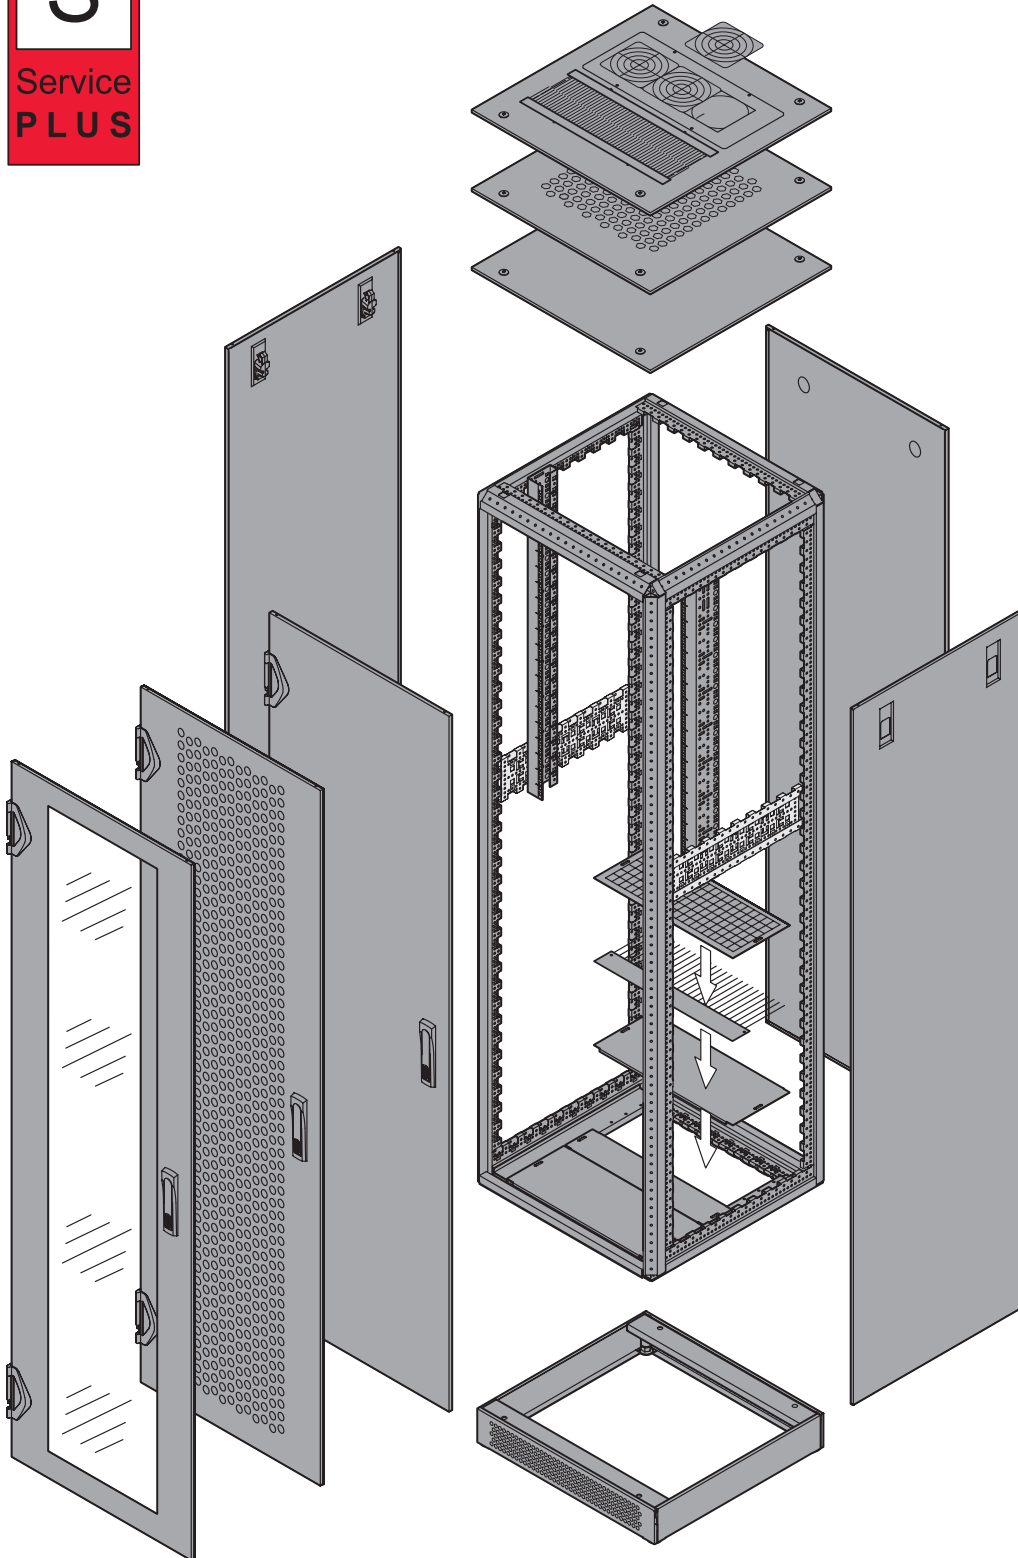

Order example (e. g. line no. 20)

Qty	Description	Order no.
1	Frame Slim-Line, height 2000 mm, width 600 mm, depth 800 mm, 1 piece	20130-019/05
1	Side panel with quick release fastener, 2 pieces	21130-051/05
2	Safety lock for side panel, PU 2 pieces	23130-132/05
1	Rear panel screw-fixed, 1 piece	21130-069/05
1	Glazed door with single point locking, 1 piece	21130-129/05
1	Adjustable feet, PU 4 pieces	23130-079/05
..

01006037

Cabinets – VARISTAR ServicePLUS RAL 7021

ServicePLUS: Contents RAL 7021

	Page
Frame, side-by-side mounting kit, adjustable feet, castors	1.40
Side panel, cover plate, lateral cable ducting	1.41
Decorative frame, glass doors	1.42
Steel doors	1.43
Double doors	1.44
Rear panels, connection plates	1.45
Top covers	1.46
Top cover with cut-out zones	1.47
Vented top cover	1.48
Base plate	1.49
Base/plinth	1.50
19" panel/slide mounts	1.51
Swing frame	1.52
Shelf	1.53
19" shelf	1.54
Slide rails	1.55
Cable ducting with C-profile, cable support rail	1.56
Accessories for cabling	1.57