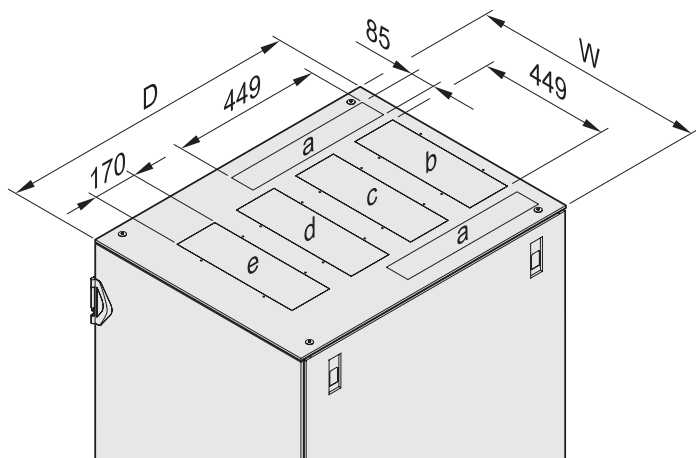

Base/plinth

Mobile base/plinth

0100408201004156

0100411001004111

Cabinets – VARISTAR

Top cover with cut-out zones

01006097

D	W = 600 mm					W = 800 mm				
	A	B	c	d	E	A	B	c	d	E
600	-	✓	✓	-	-	-	✓	✓	-	-
800	-	✓	✓	✓	-	✓	✓	✓	-	-
900	-	✓	✓	✓	-	✓	✓	✓	✓	-
1000	-	✓	✓	✓	✓	✓	✓	✓	✓	✓
1100	-	✓	✓	✓	✓	✓	✓	✓	✓	✓
1200	-	✓	✓	✓	✓	✓	✓	✓	✓	✓