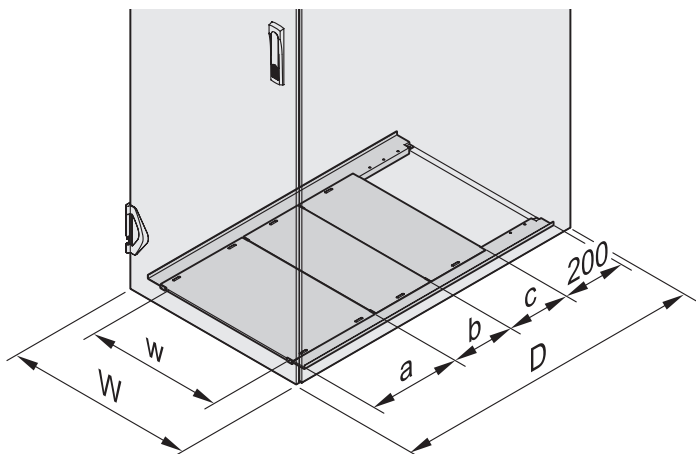

Base plate, multi-piece

01006096

D	Depth in mm		
	a	b	c
600	300	-	-
800	300	200	-
900	300	300	-
1000	300	200	200
1100	300	300	200
1200	300	300	200

Cabinet width	Opening width
W	w
mm	mm
600	426
800	626