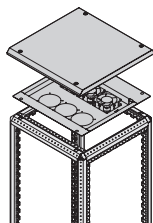

Vented top cover

Top cover for 6 fans

01005060

St, 1,5 mm, raised cover, 3 axial fans 230 V_{AC}, incl. cabling and GND/earthing, equipment cable 2,5 m, SCHUKO/IEC connector

RAL 7021

1 piece assembled

Replacement fan for fan top