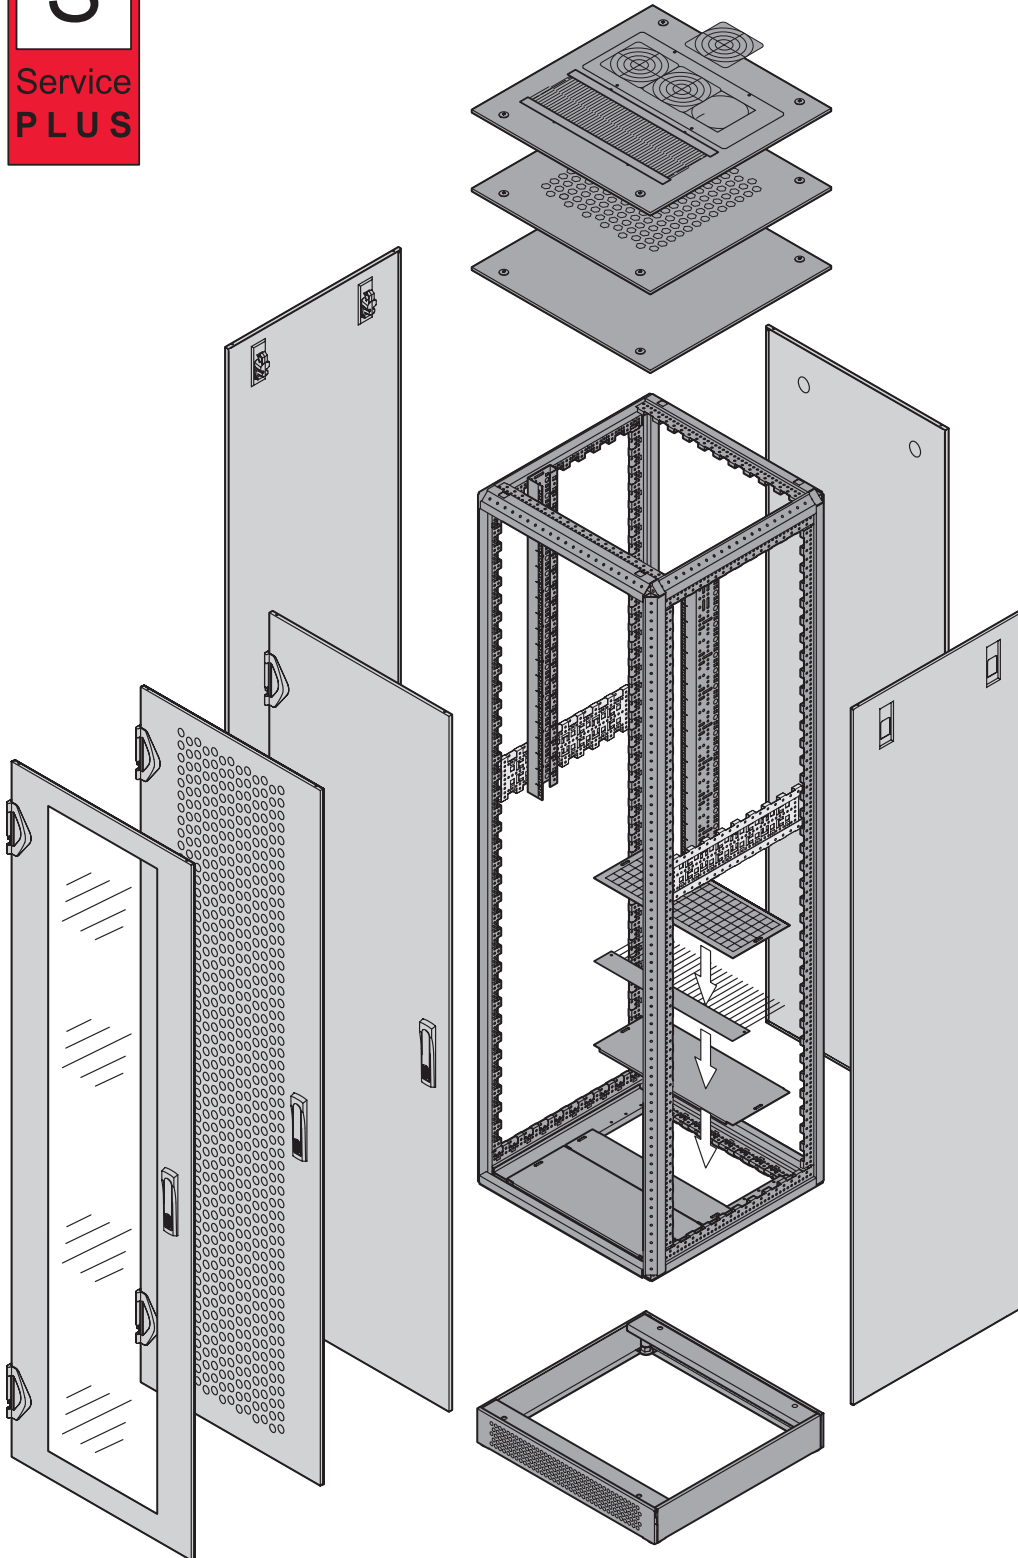

Cabinets – VARISTAR - ServicePLUS RAL 7021/RAL 7035

ServicePLUS: Contents RAL 7021/RAL 7035

	Page
Frame, side-by-side mounting kit, adjustable feet, castors	1.60
Side panel, cover plate, lateral cable ducting	1.61
Decorative frame, glass doors	1.62
Steel doors	1.63
Double doors	1.64
Rear panels, connection plates	1.65
Top covers	1.66
Top cover with cut-out zones	1.67
Vented top cover	1.68
Base plate	1.69
Base/plinth	1.70
19" panel/slide mounts	1.71
Swing frame	1.72
Shelf	1.73
19" shelf	1.74
Slide rails	1.75
Cable ducting with C-profile, cable support rail	1.76
Accessories for cabling	1.77

01006114