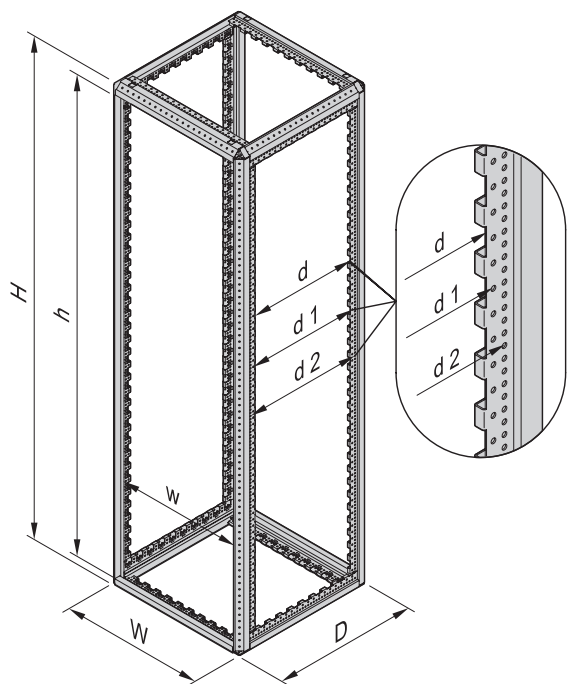

Adjustable feet

Cabinets – VARISTAR

Frame dimensions