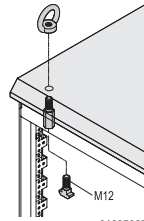

Lifting eye

01005085

For fan top, application and loading in accordance with DIN 582

PU 4 pieces assembled

No.	Cabinet dimensions				RAL 7021 1 piece assembled	1 piece supplied loose	1 piece assembled	PU 4 pieces assembled
	Height U	Width mm	Depth mm	mm				
1	24	1200	600	600	21130-400			
2	24	1200	600	800	21130-401			
3	24	1200	600	900	–			
4	24	1200	600	1000	–	23130-165	23130-163	23130-090
5	24	1200	600	1100	–			
6	24	1200	600	1200	–			
7	24	1200	800	600	21130-402			
8	24	1200	800	800	21130-403	23130-165	23130-163	23130-090
9	24	1200	800	900	–			
10	24	1200	800	1000	–			
11	29	1400	600	600	21130-400	23130-165	23130-163	23130-090
12	29	1400	600	800	21130-401			
13	29	1400	800	600	21130-402	23130-165	23130-163	23130-090
14	29	1400	800	800	21130-403			
15	38	1800	600	600	21130-400	23130-165	23130-163	23130-090
16	38	1800	600	800	21130-401			
17	38	1800	800	600	21130-402	23130-165	23130-163	23130-090
18	38	1800	800	800	21130-403			
19	42	2000	600	600	21130-400			
20	42	2000	600	800	21130-401			
21	42	2000	600	900	–			
22	42	2000	600	1000	–	23130-165	23130-163	23130-090
23	42	2000	600	1100	–			
24	42	2000	600	1200	–			
25	42	2000	800	600	21130-402			
26	42	2000	800	800	21130-403			
27	42	2000	800	900	–			
28	42	2000	800	1000	–	23130-165	23130-163	23130-090
29	42	2000	800	1100	–			
30	42	2000	800	1200	–			
31	47	2200	600	600	21130-400			
32	47	2200	600	800	21130-401			
33	47	2200	600	900	–			
34	47	2200	600	1000	–	23130-165	23130-163	23130-090
35	47	2200	600	1100	–			
36	47	2200	600	1200	–			
37	47	2200	800	600	21130-402			
38	47	2200	800	800	21130-403			
39	47	2200	800	900	–			
40	47	2200	800	1000	–	23130-165	23130-163	23130-090
41	47	2200	800	1100	–			
42	47	2200	800	1200	–