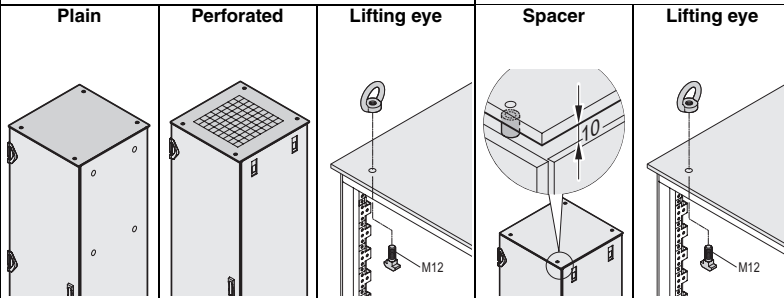

Flat top cover

Plain
St, 1.5 mm, incl. GND/earthing
01004096

Perforated
St, 1.5 mm, fully perforated, incl. GND/earthing
01004097

Lifting eye
For flat top cover, application and loading in accordance with DIN 582
01005064

Spacer
Spacer to raise the flat top cover by 10 mm, St, zinc-plated
01004099

Lifting eye
For raised flat top cover, application and loading in accordance with DIN 582
01005064

Raised top cover

No.	Cabinet dimensions				Flat top cover		Raised top cover		
	Height U	Width mm	Depth mm	RAL 7021 1 piece assembled	RAL 7021 1 piece assembled	PU 4 pieces assembled	RAL 7021 PU 4 pieces assembled	PU 4 pieces assembled	
1	24	1200	600	600	21130-242	21130-262			
2	24	1200	600	800	21130-243	21130-263			
3	24	1200	600	900	21130-244	21130-264			
4	24	1200	600	1000	21130-245	21130-265	23130-072	23130-068	23130-085
5	24	1200	600	1100	21130-538	21130-546			
6	24	1200	600	1200	21130-539	21130-547			
7	24	1200	800	600	21130-246	21130-266			
8	24	1200	800	800	21130-247	21130-267	23130-072	23130-068	23130-085
9	24	1200	800	900	21130-248	21130-268			
10	24	1200	800	1000	21130-249	21130-269			
11	29	1400	600	600	21130-242	21130-262			
12	29	1400	600	800	21130-243	21130-263	23130-072	23130-068	23130-085
13	29	1400	800	600	21130-246	21130-266			
14	29	1400	800	800	21130-247	21130-267	23130-072	23130-068	23130-085
15	38	1800	600	600	21130-242	21130-262			
16	38	1800	600	800	21130-243	21130-263	23130-072	23130-068	23130-085
17	38	1800	800	600	21130-246	21130-266			
18	38	1800	800	800	21130-247	21130-267	23130-072	23130-068	23130-085
19	42	2000	600	600	21130-242	21130-262			
20	42	2000	600	800	21130-243	21130-263			
21	42	2000	600	900	21130-244	21130-264			
22	42	2000	600	1000	21130-245	21130-265	23130-072	23130-068	23130-085
23	42	2000	600	1100	21130-538	21130-546			
24	42	2000	600	1200	21130-539	21130-547			
25	42	2000	800	600	21130-246	21130-266			
26	42	2000	800	800	21130-247	21130-267			
27	42	2000	800	900	21130-248	21130-268			
28	42	2000	800	1000	21130-249	21130-269	23130-072	23130-068	23130-085
29	42	2000	800	1100	21130-540	21130-548			
30	42	2000	800	1200	21130-541	21130-549			
31	47	2200	600	600	21130-242	21130-262			
32	47	2200	600	800	21130-243	21130-263			
33	47	2200	600	900	21130-244	21130-264			
34	47	2200	600	1000	21130-245	21130-265	23130-072	23130-068	23130-085
35	47	2200	600	1100	21130-538	21130-546			
36	47	2200	600	1200	21130-539	21130-547			
37	47	2200	800	600	21130-246	21130-266			
38	47	2200	800	800	21130-247	21130-267			
39	47	2200	800	900	21130-248	21130-268			
40	47	2200	800	1000	21130-249	21130-269	23130-072	23130-068	23130-085
41	47	2200	800	1100	21130-540	21130-548			
42	47	2200	800	1200	21130-541	21130-549