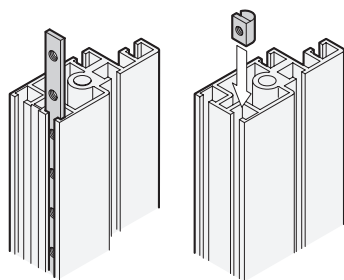

05996001

05904071

Mounting in U-grid with 19" threaded inserts or individually with slide nuts

01598026

Open frame with cost-efficient structure

01598021

High stability for acceptance of large volumes of data cables