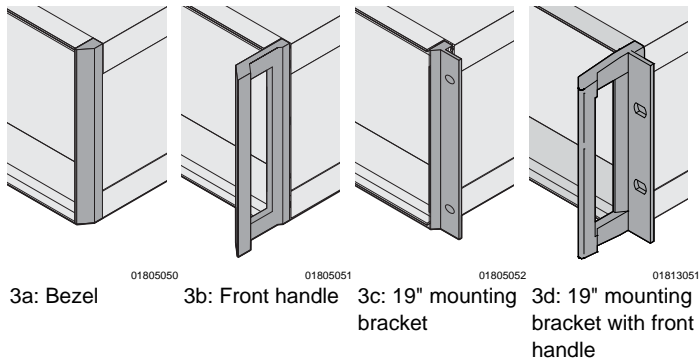

FR

Cette fiche technique est
présentée par le fabricant

Desk-top cases - *ratiopac* PRO

RatiopacPRO case

3a: Bezel
3b: Front handle
3c: 19" mounting bracket
3d: 19" mounting bracket with front handle

- Cases for individual assembly with 19" standard components or specific internal mounting, e.g. with mounting plate
- Unshielded (EMC shielding retrofittable)
- Symmetrical design, identical front and rear side
- Four versions:
 - Bezels
 - Front handles
 - 19" mounting brackets
 - 19" mounting brackets with front handles
- For board depth 160 mm, 220 mm, 280 mm, and 340 mm (depending on case depth)

Delivery comprises (kit)

Item	Qty	Description
1	2	Side panel, Al, 2 mm, chromated
2	2	Side plate, Al, 1 mm, visible surfaces powder-coated, RAL 9006
3	2	Rear trim, Al die-cast, powder-coated, RAL 7016
3a	2	Bezel, Al die-cast, powder-coated, RAL 7016
3b	2	Front handle, Al die-cast, powder-coated, RAL 7016
3c	2	19" mounting bracket, Al diecast, powder-coated, RAL 7016
3d	2	19" mounting bracket with front handle, Al diecast, powder-coated, RAL 7016
4	4	Horizontal rail, type H-LD, Al, visible surfaces powder-coated, RAL 7016
11	2	Top cover and base plate, Al, 1 mm, inner sides conductive, visible surfaces powder-coated, RAL 9006, with GND/earthing connections, base plate with honeycomb grid ventilation
12	4	Case foot with anti-slip protection, UL 94 V-0, PC black
13	1	Fixing materials kit