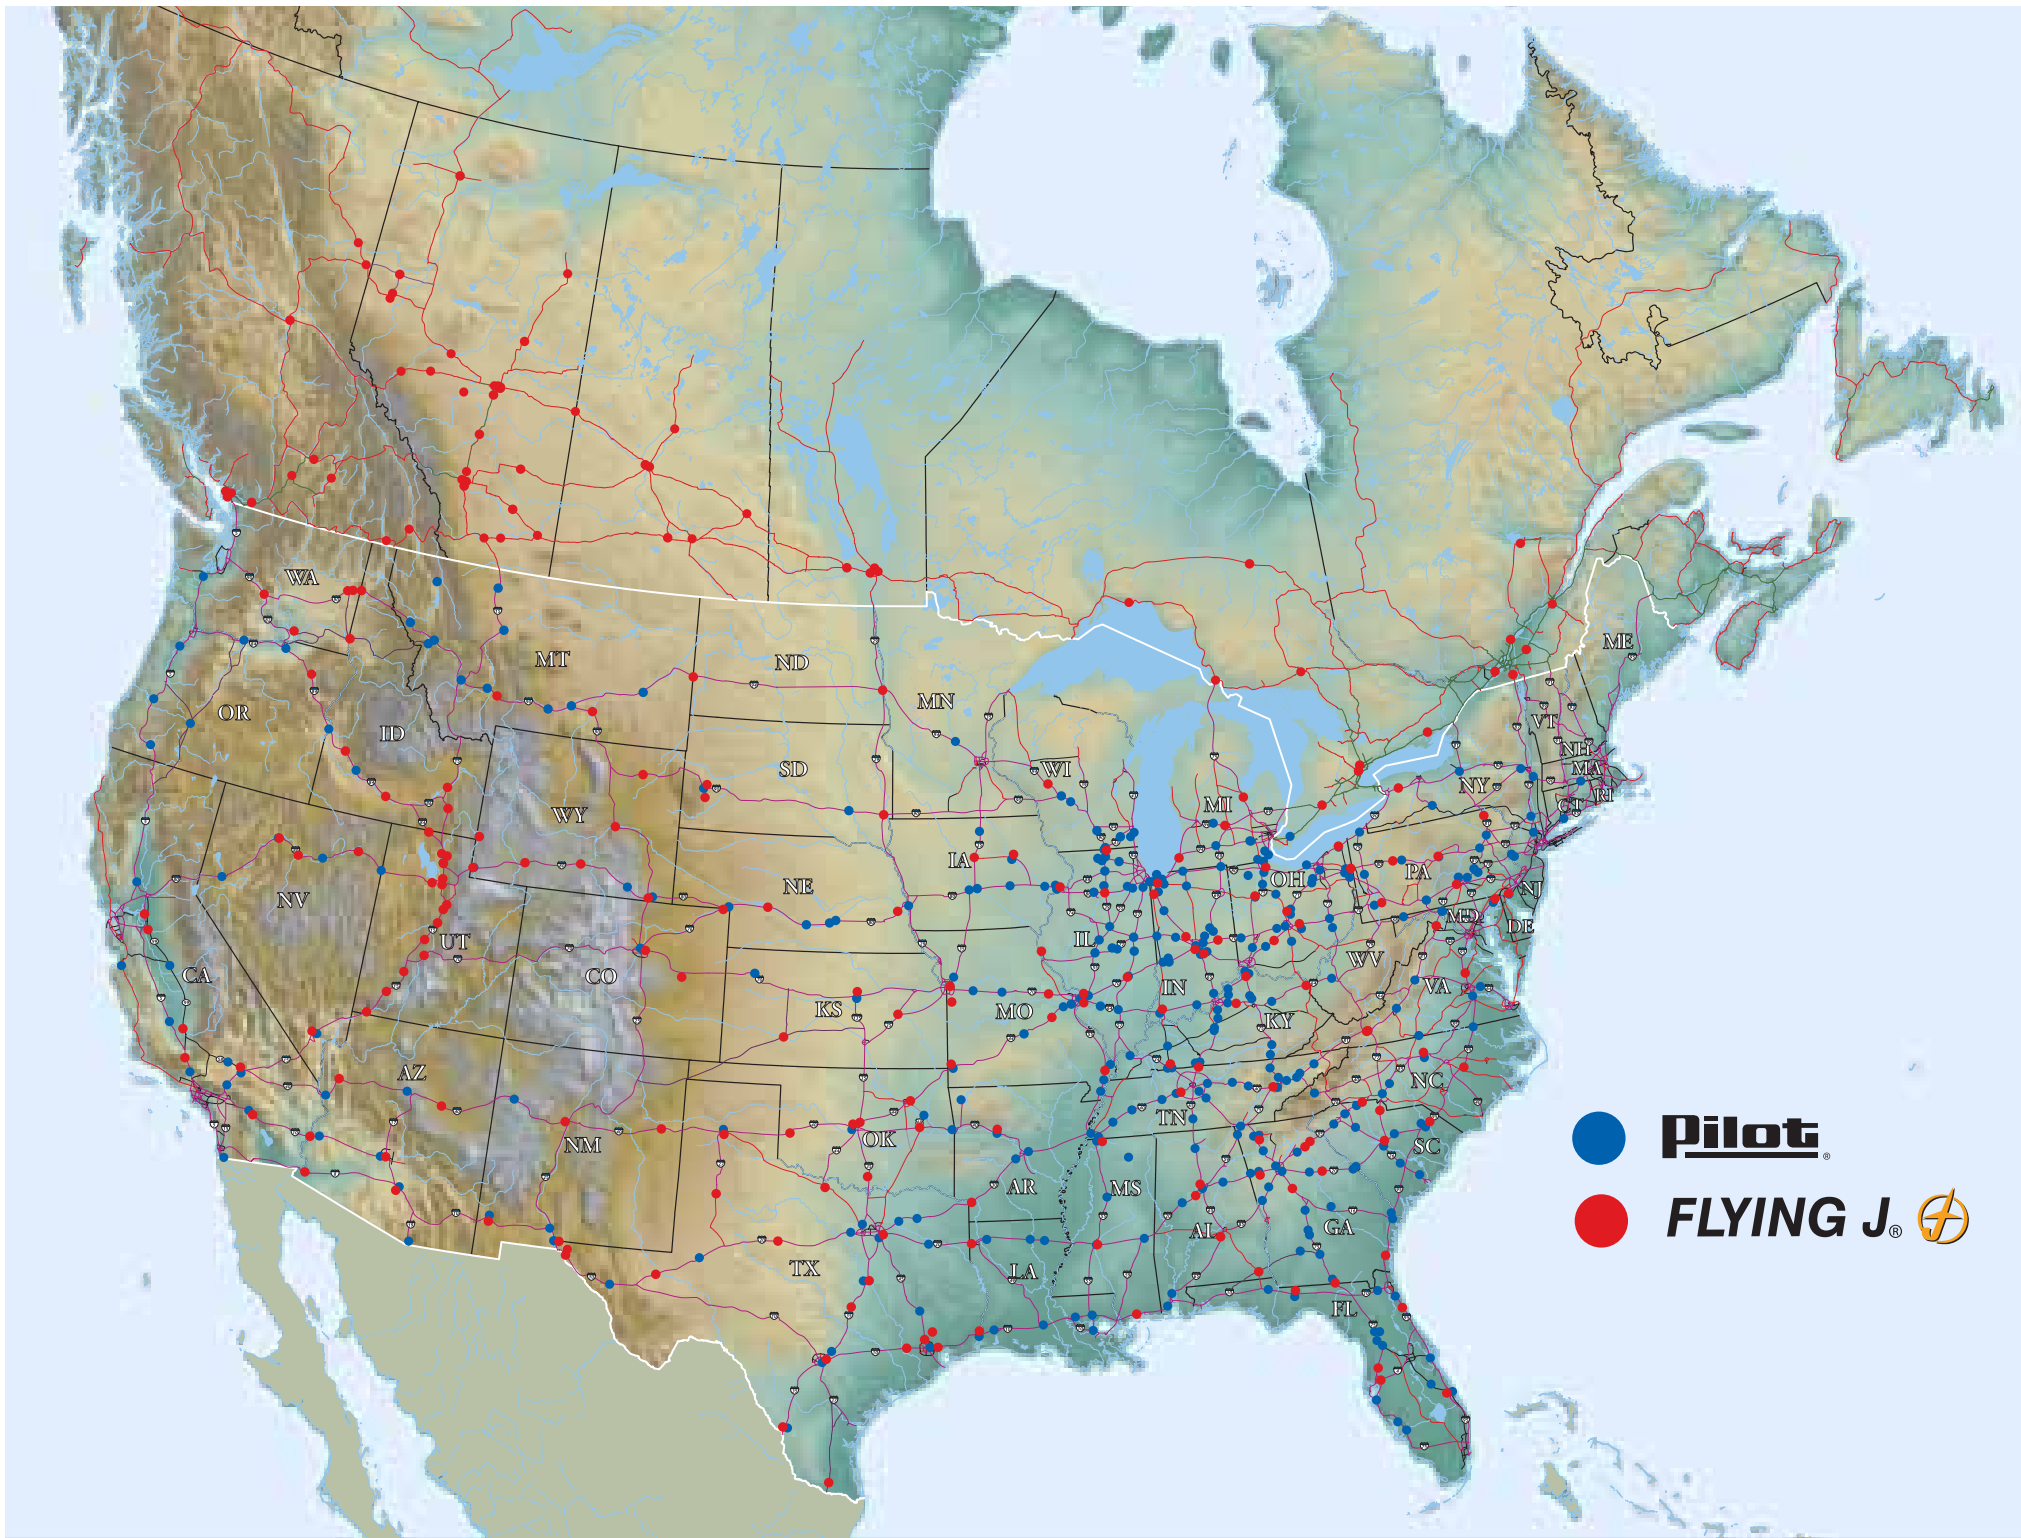

Pilot®
 FLYING J®