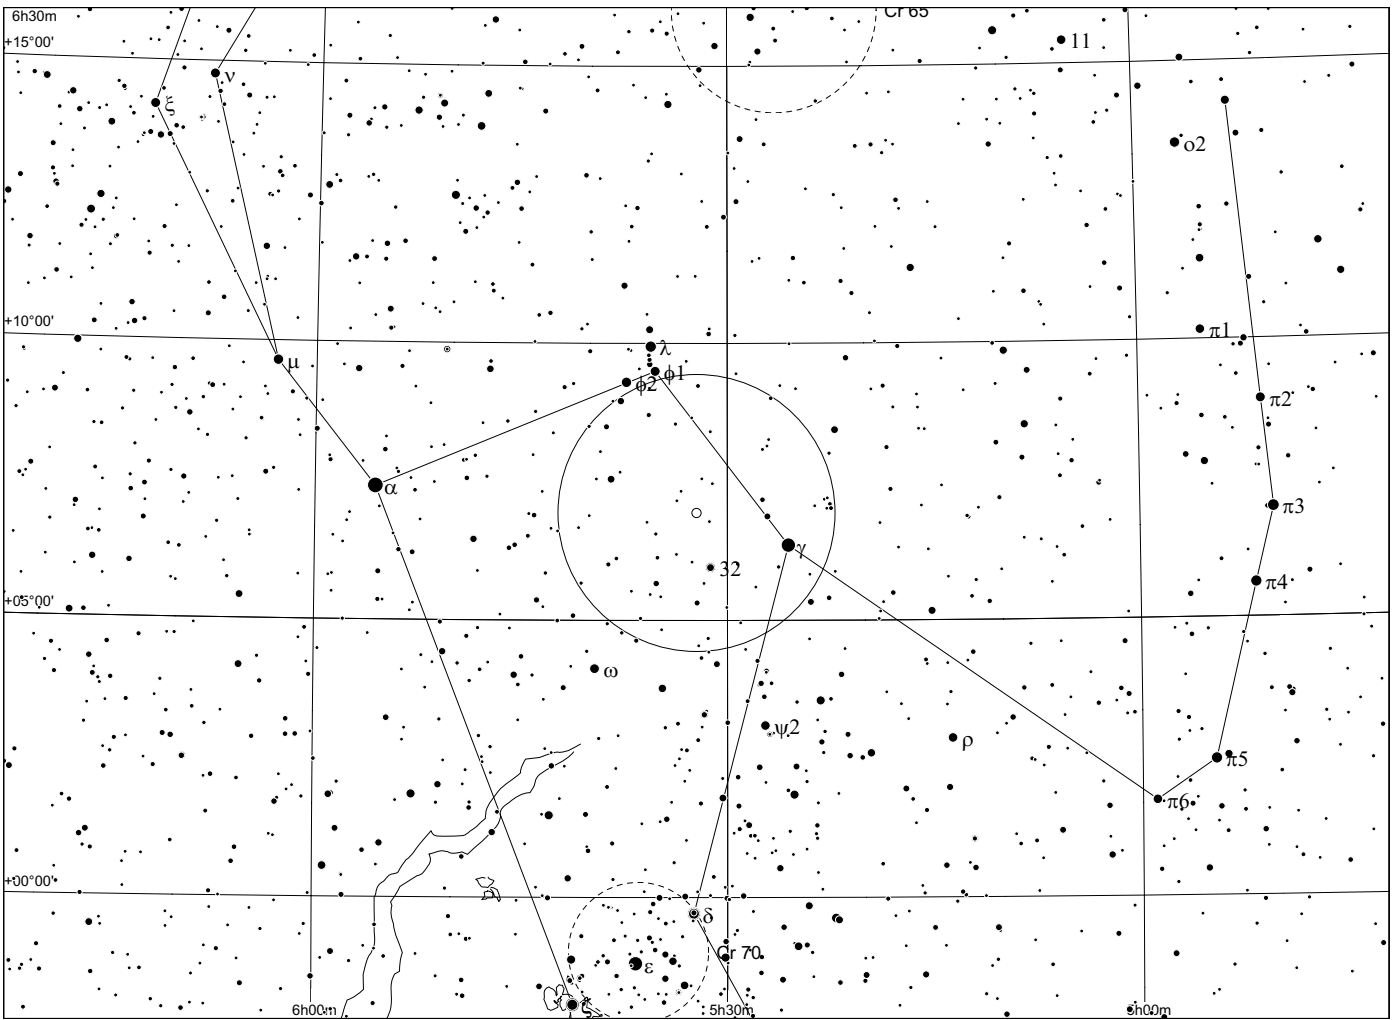

Observing notes:

Abell 10 in Orion

POSS blue

POSS red

Abell	Other	Type	R.A.	Dec.	Mag.	D["]	d["]	Const	notes
10	197-14.1	3	05:31.8	+06°56'	14.0	35	32	Ori	

Observing notes:

Abell 11 in Orion

POSS blue