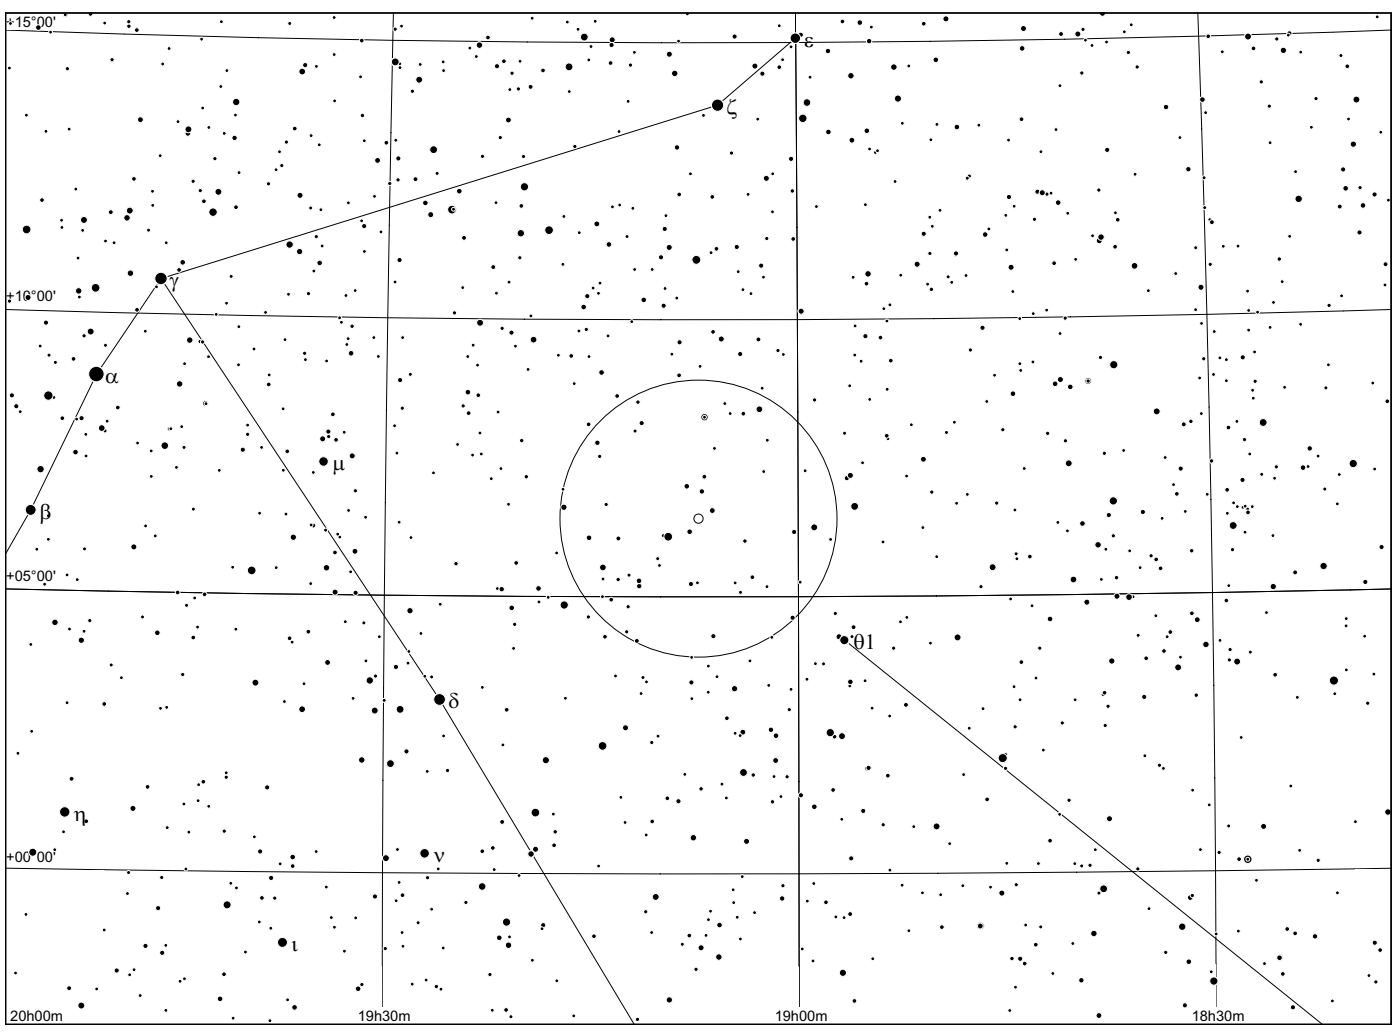

Observing notes:

Abell 54 in Vulpecula

POSS blue

POSS red

Abell	Other	Type	R.A.	Dec.	Mag.	D["]	d["]	Const	notes
54	PK 55+6.1	2b	19:08.7	+22 59	16.8	67	47	Vul	

Observing notes:

Abell 55 in Aquila

POSS blue