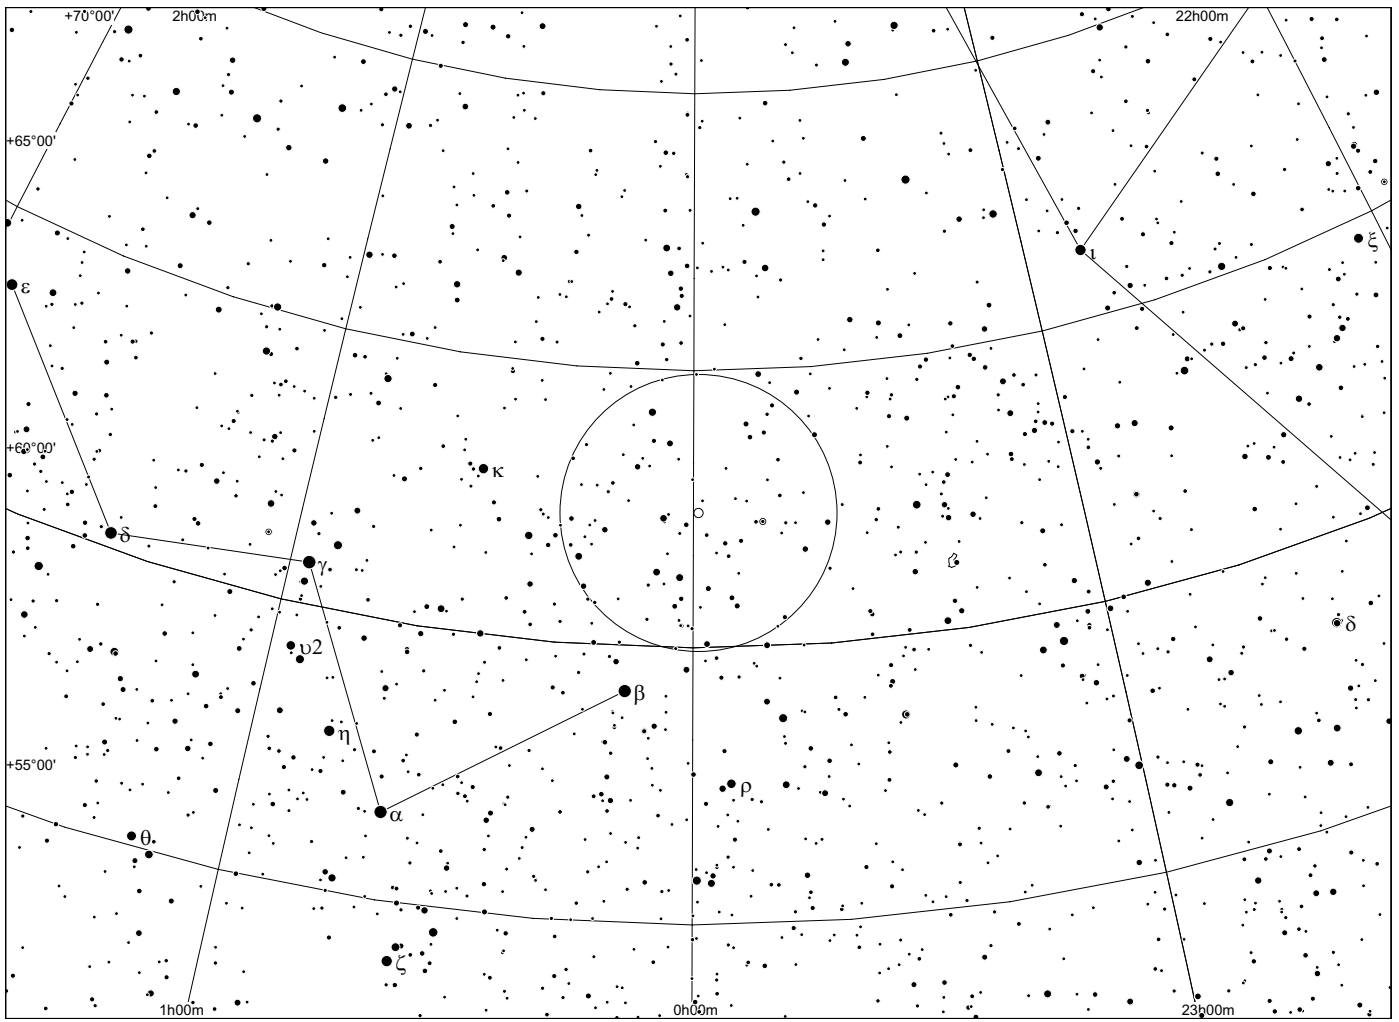

Observing notes:

Abell 86 in Cepheus

POSS blue

POSS red

Abell	Other	Type	R.A.	Dec.	Mag.	D[""]	d[""]	Const	notes
86	PK 118+8.2	2c	00:01.6	+70°43'	16.7p	70	70	Cep	

Observing notes: