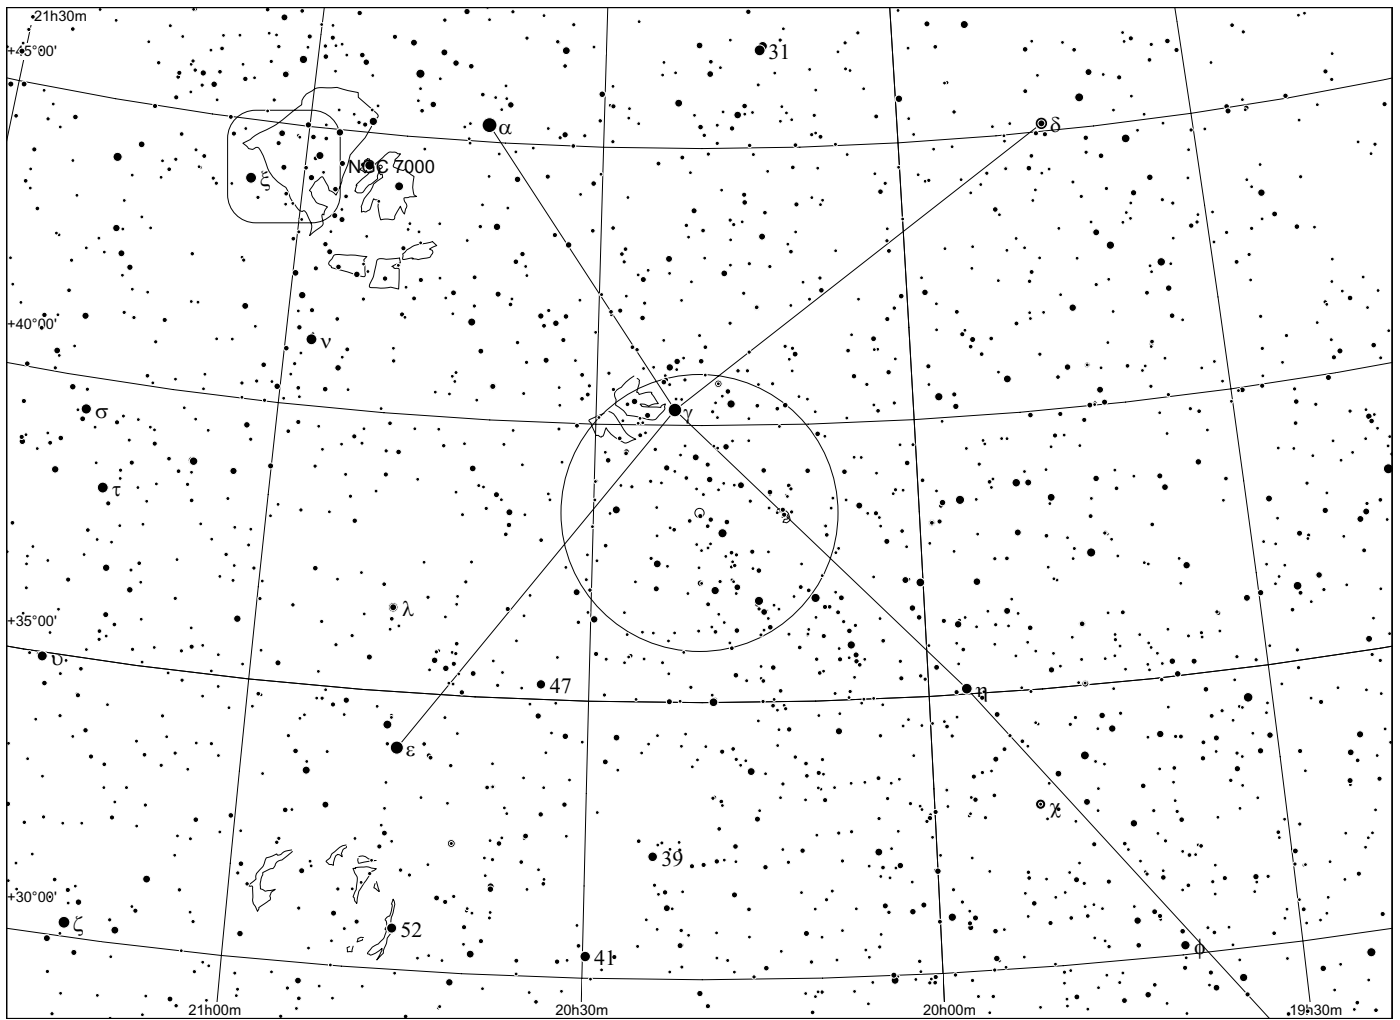

Observing notes:

Abell 69 in Cygnus

POSS blue

POSS red

Abell	Other	Type	R.A.	Dec.	Mag.	D[""]	d[""]	Const	notes
69	PK 76+1.1	4	20:19.9	+38 25	20.2	25	22	Cyg	

Observing notes:

Abell 70 in Aquila

POSS blue