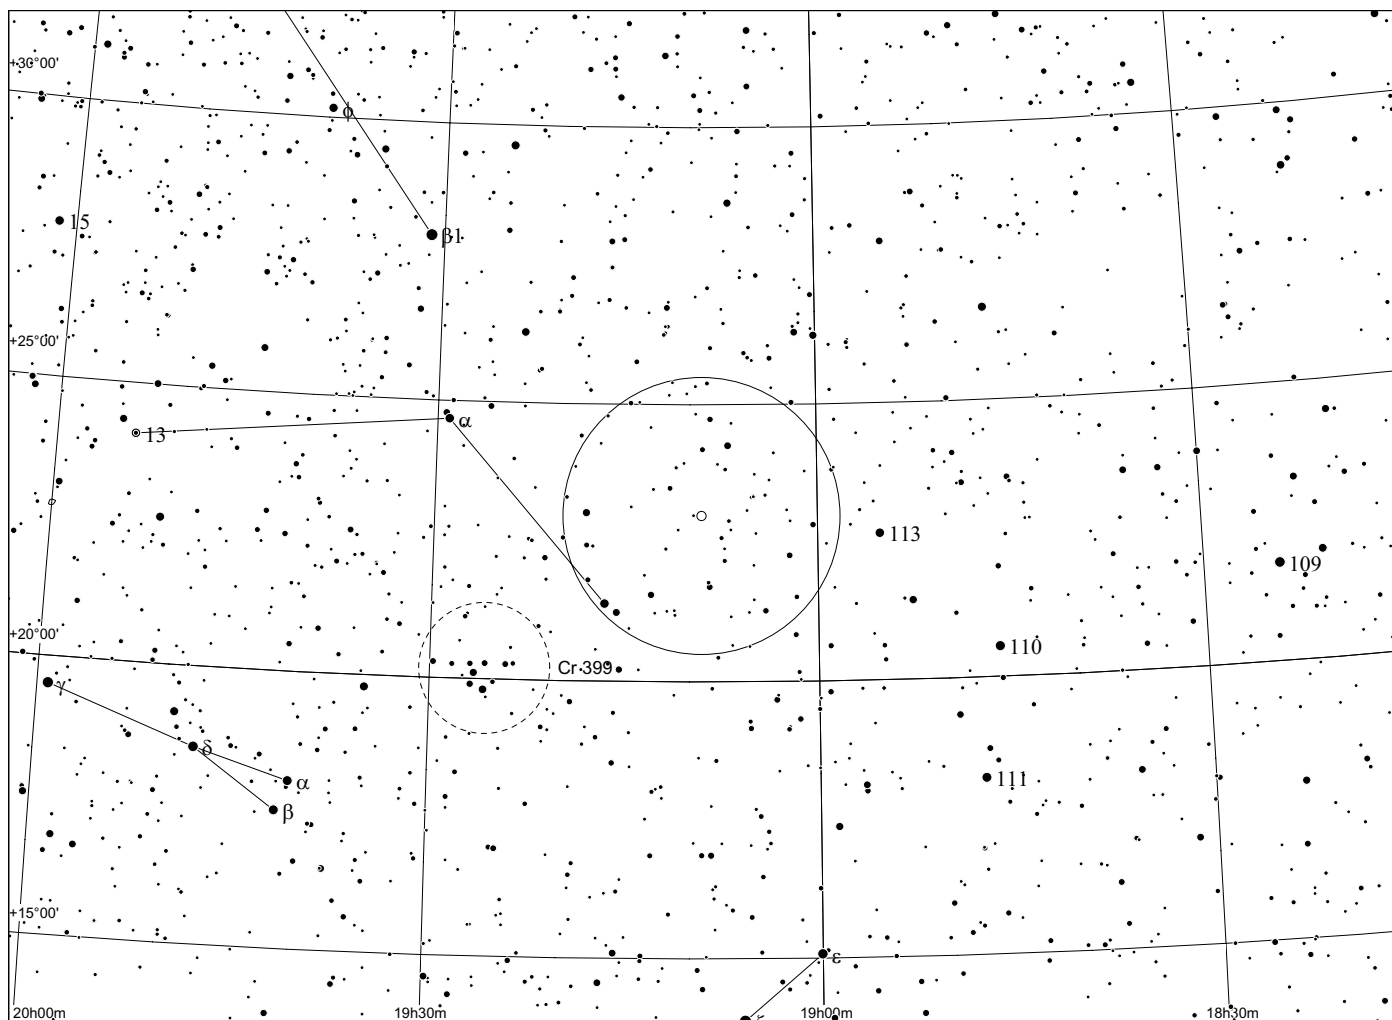

Observing notes:

Abell 54 in Vulpecula

POSS blue

POSS red

Abell	Other	Type	R.A.	Dec.	Mag.	D["]	d["]	Const	notes
54	PK 55+6.1	2b	19:08.7	+22 59	16.8	67	47	Vul	

Observing notes:

Abell 55 in Aquila

POSS blue