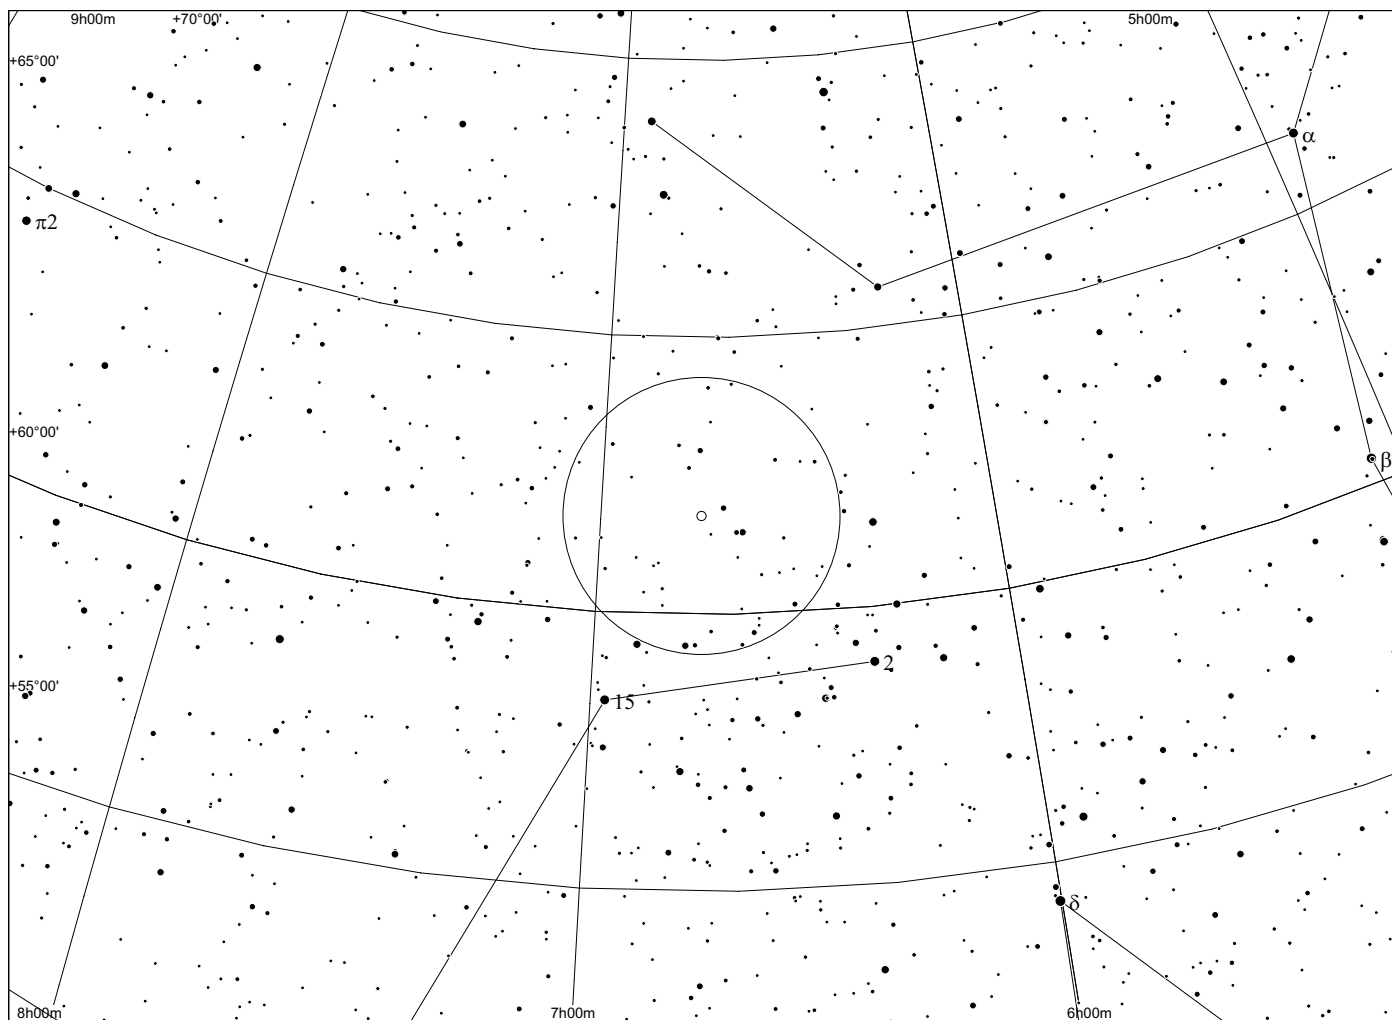

Observing notes:

Abell 16 in Lynx

POSS blue

POSS red

Abell	Other	Type	R.A.	Dec.	Mag.	D["]	d["]	Const	notes
16	153+22.1	2b	06:43.9	+61°47'	15.4	143	133	Lyn	

Observing notes:

Abell 18 in Monoceros

POSS blue