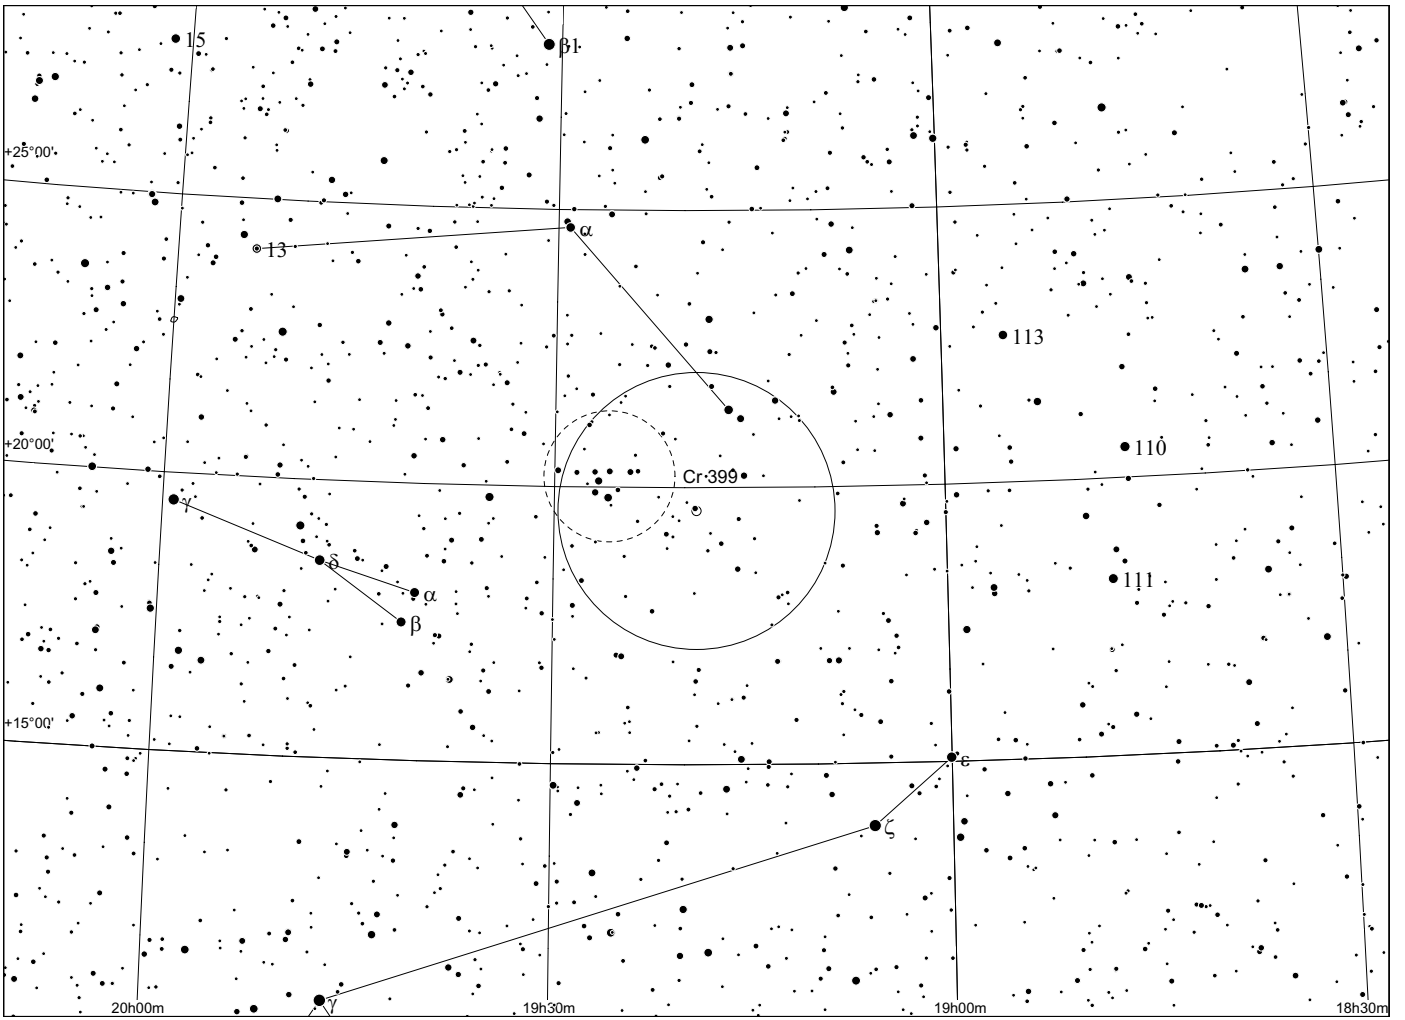

Observing notes:

Abell 60 in Sagittarius

POSS blue

POSS red

Abell	Other	Type	R.A.	Dec.	Mag.	D["]	d["]	Const	notes
60	PK 25-11.1	2b	19:19.3	-12 15	16.2	88	77	Sgr	

Observing notes:

Abell 61 in Cygnus

POSS blue