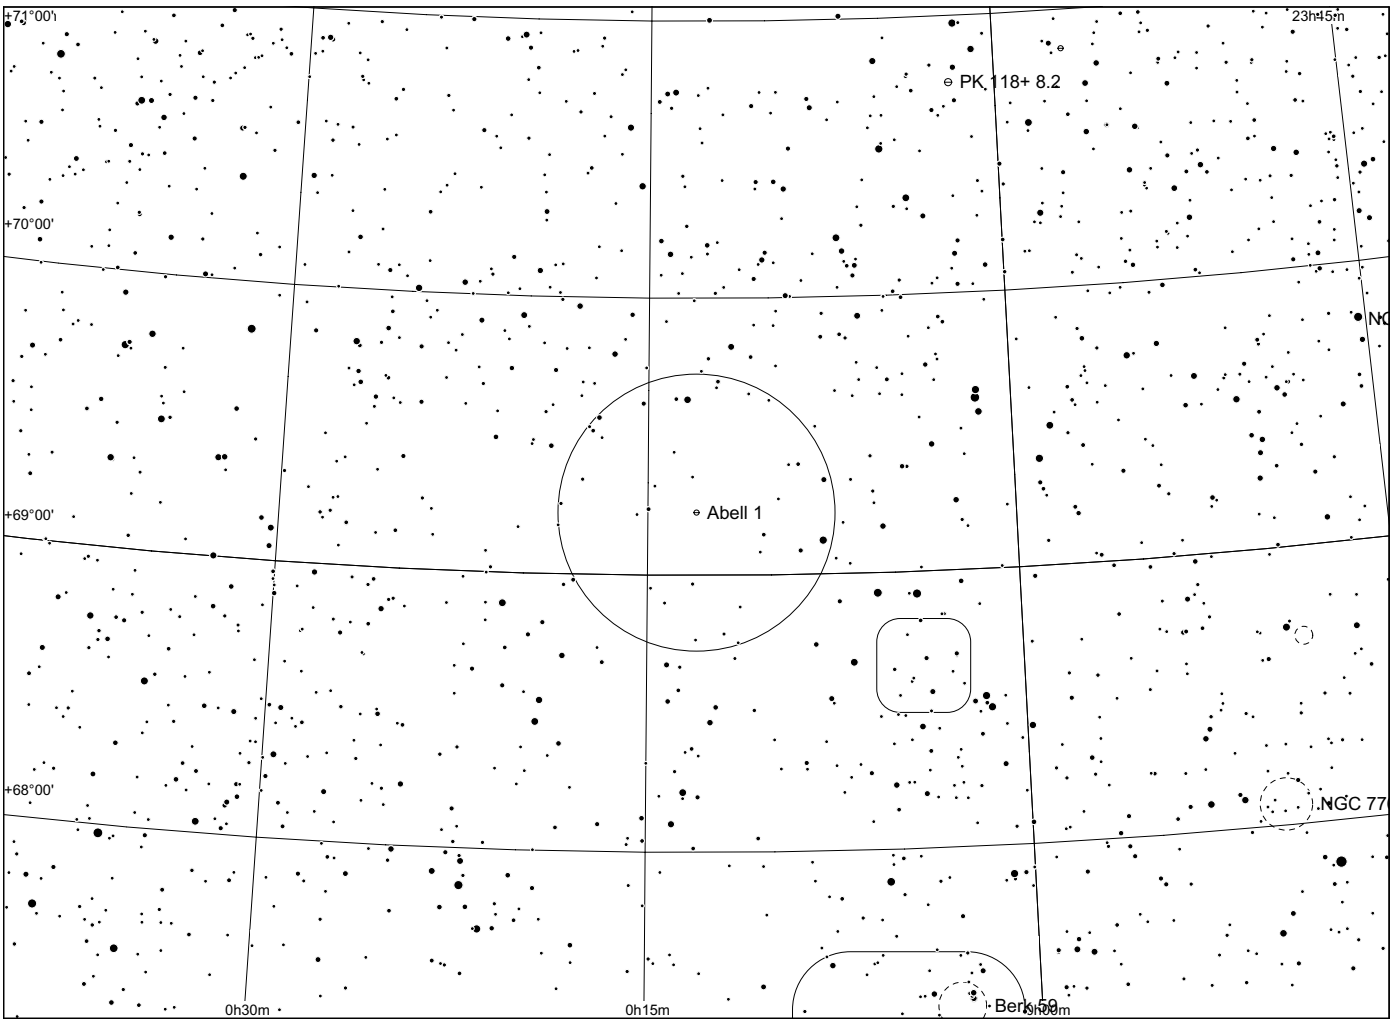

Abell 1 in Cepheus

POSS blue

POSS red

Abell	Other	Type	R.A.	Dec.	Mag.	D[']	d[']	Const	notes
1	119+6.1	2b	00:12.6	+69°11'	18.7	46	42	Cep	

Observing notes:

Abell 2 in Cassiopeia

POSS blue

POSS red