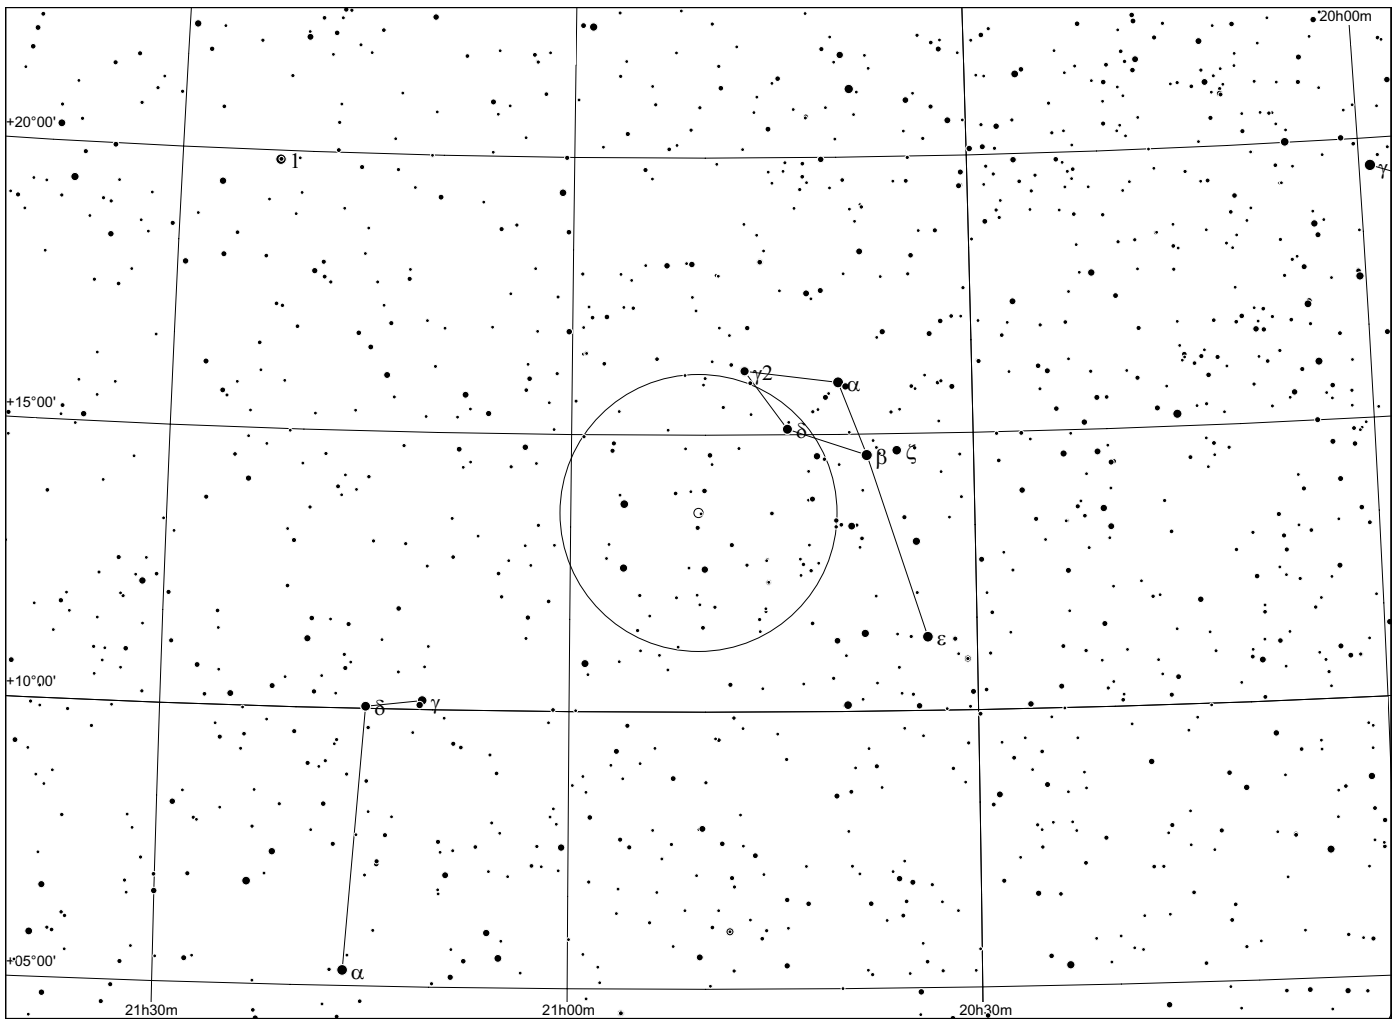

Observing notes:

Abell 72 in Delphinus

POSS blue

POSS red

Abell	Other	Type	R.A.	Dec.	Mag.	D["]	d["]	Const	notes
72	PK 59-18.1	3b	20:50.0	+13 33	12.7	134	121	Del	

Observing notes:

Abell 73 in Cepheus

POSS blue