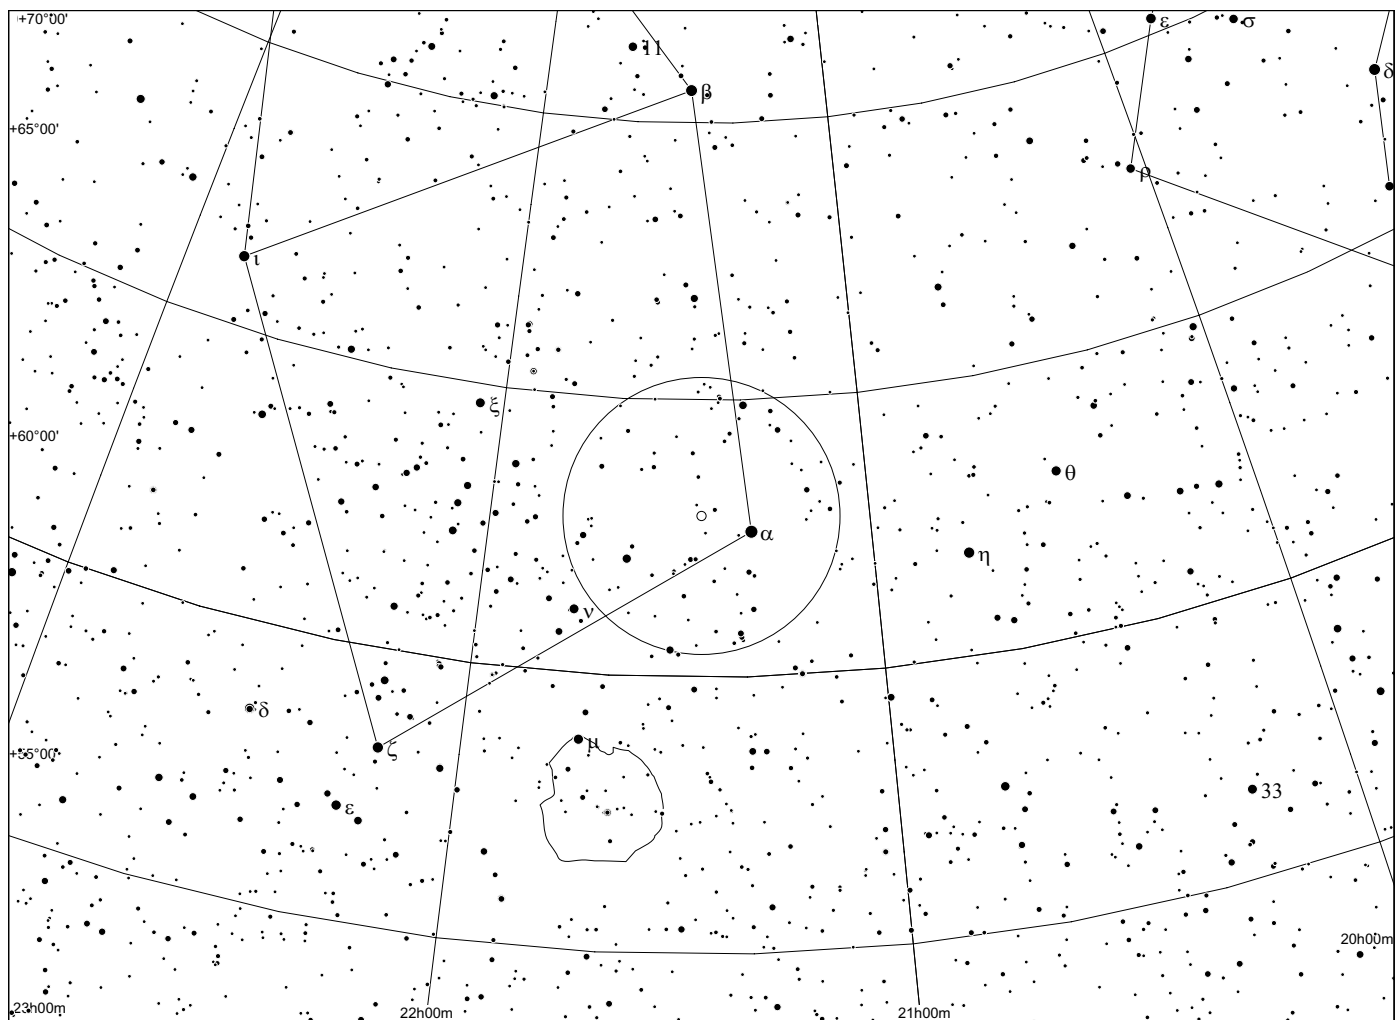

Observing notes:

Abell 75 in Cepheus

POSS blue

POSS red

Abell	Other	Type	R.A.	Dec.	Mag.	D["]	d["]	Const	notes
75	NGC 7076	3b	21:26.4	+62 53	14.5	67	47	Cep	

Observing notes:

Abell 77 in Cepheus

POSS blue