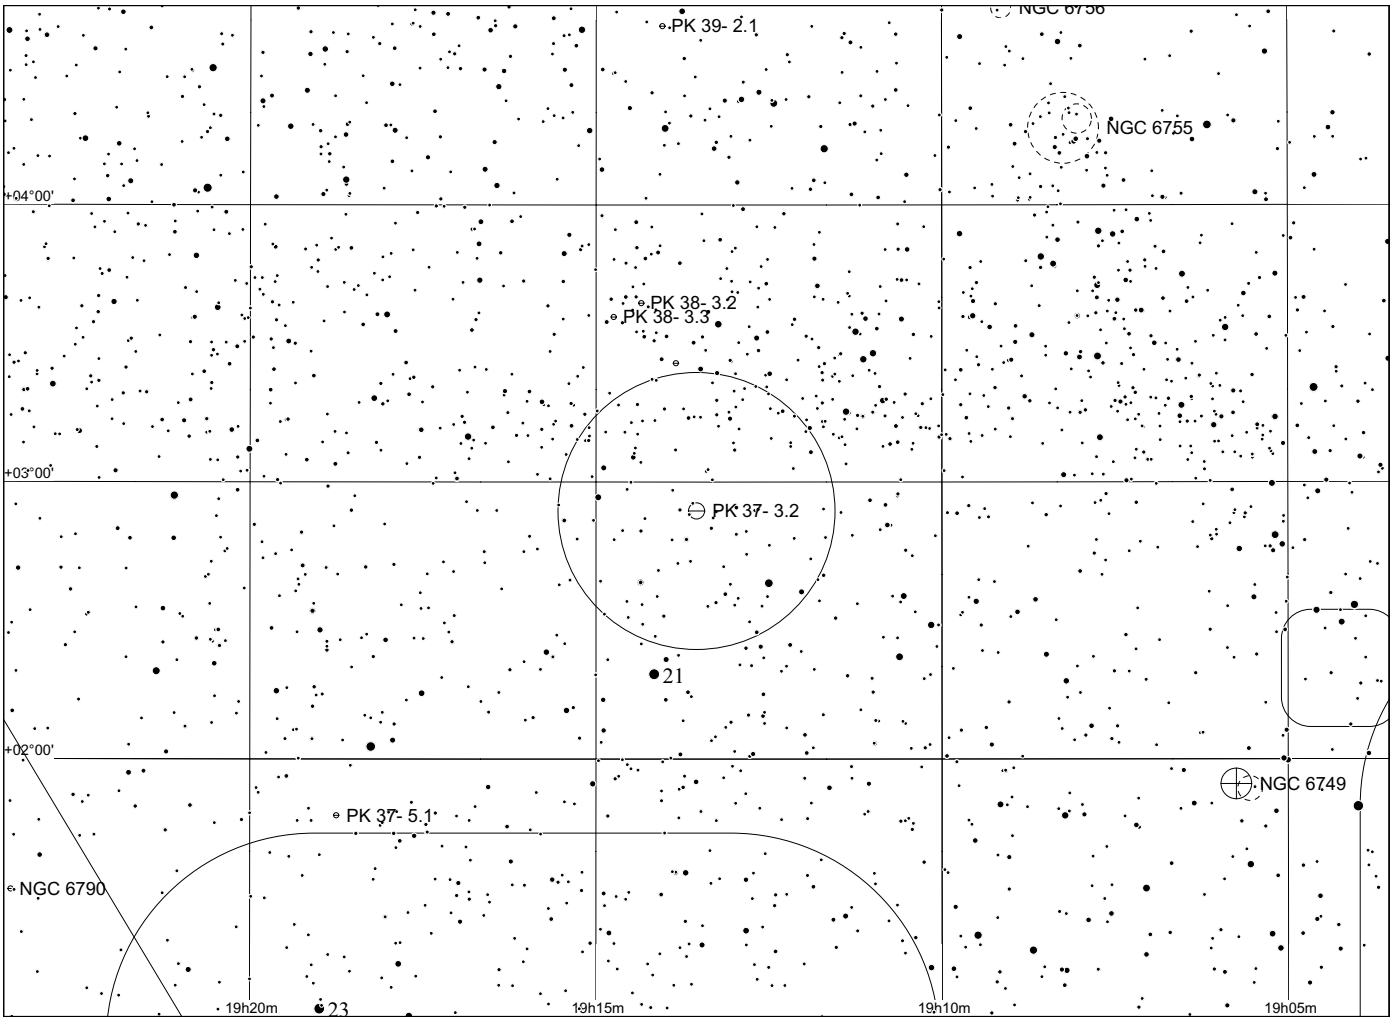

Observing notes:

Abell 57 in Vulpecula

POSS blue

POSS red

Abell	Other	Type	R.A.	Dec.	Mag.	D[""]	d[""]	Const	notes
57	PK 58+6.1	3b	19:17.1	+25 37	14.4	40	34	Vul	

Observing notes:

Abell 58 in Aquila

POSS blue