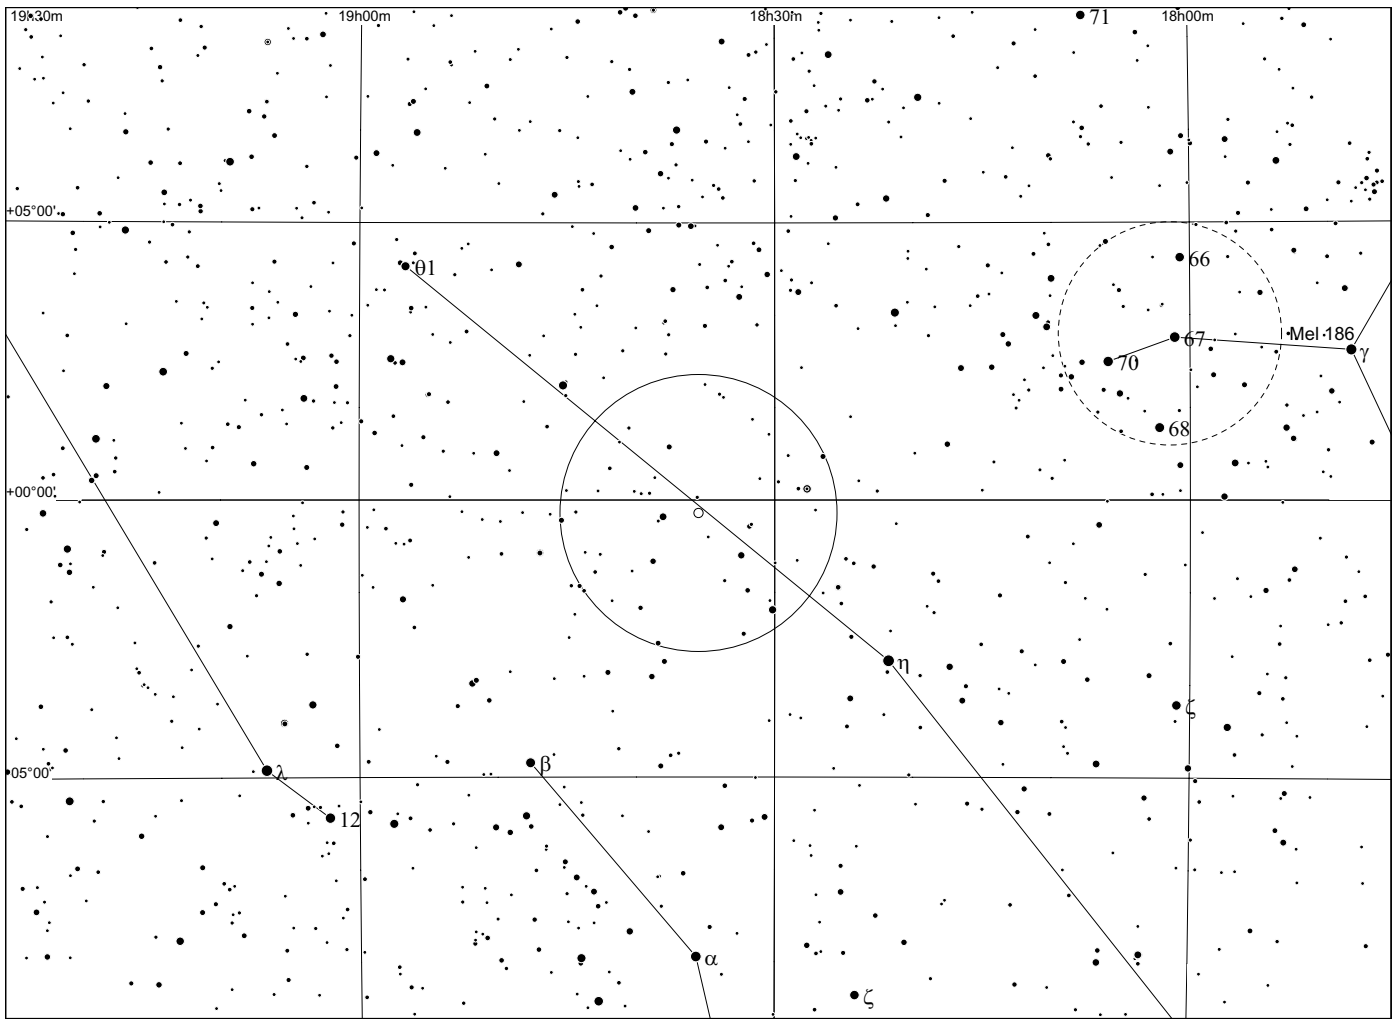

Observing notes:

Abell 48 in Aquila

POSS blue

POSS red

Abell	Other	Type	R.A.	Dec.	Mag.	D["]	d["]	Const	notes
48	PK 29+0.1	4	18:42.8	-03 13	17.2	43	37	Aql	

Observing notes:

Abell 49 in Scutum

POSS blue