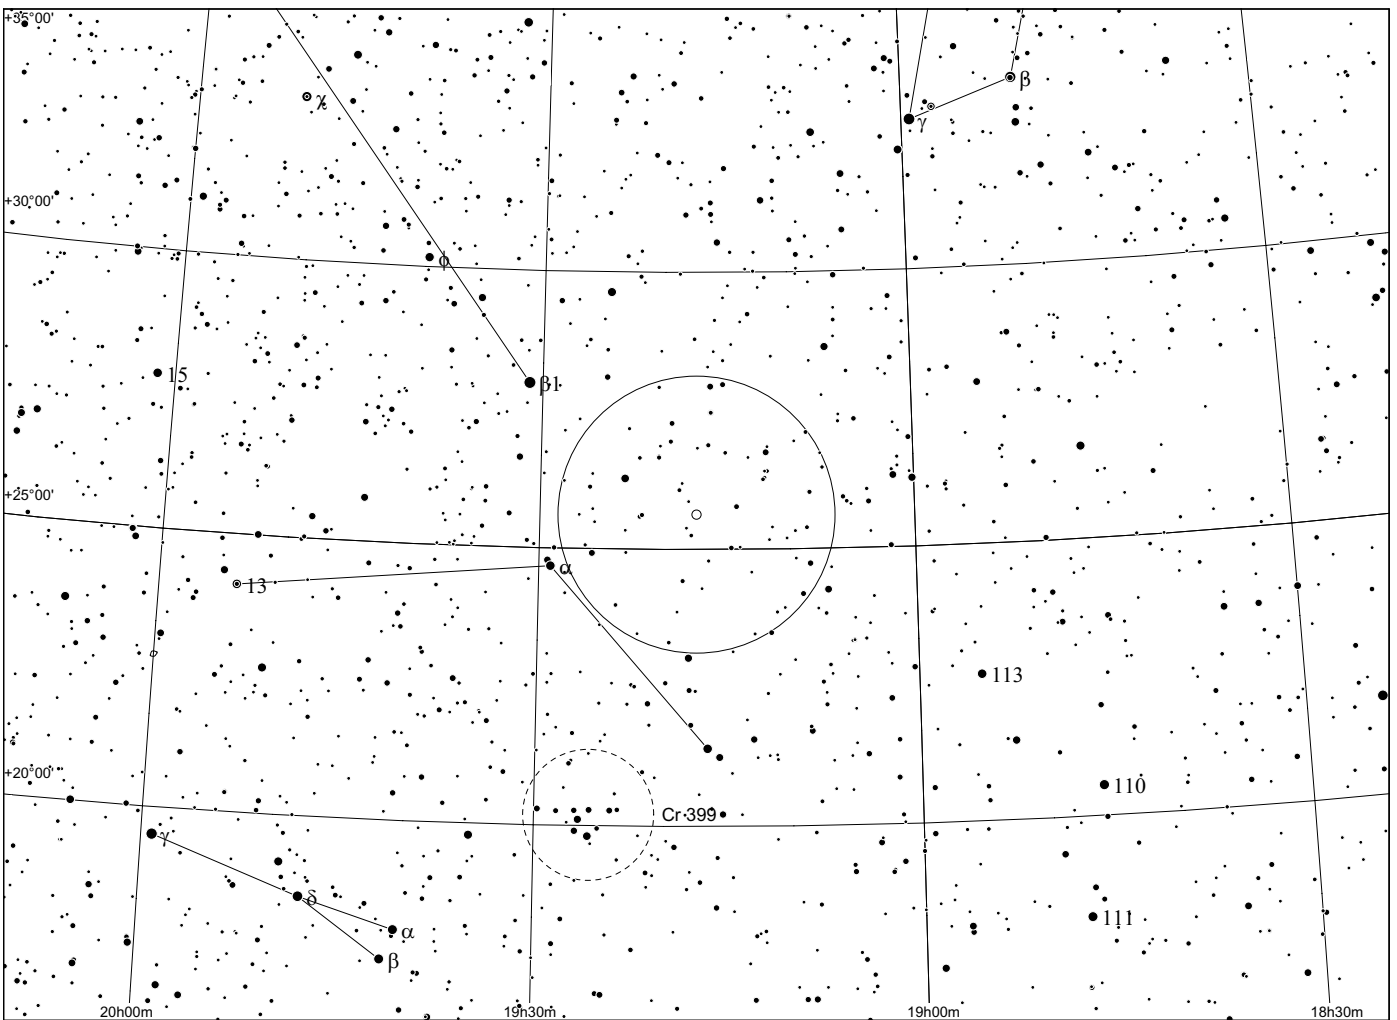

Observing notes:

Abell 57 in Vulpecula

POSS blue

POSS red

Abell	Other	Type	R.A.	Dec.	Mag.	D[""]	d[""]	Const	notes
57	PK 58+6.1	3b	19:17.1	+25 37	14.4	40	34	Vul	

Observing notes:

Abell 58 in Aquila

POSS blue