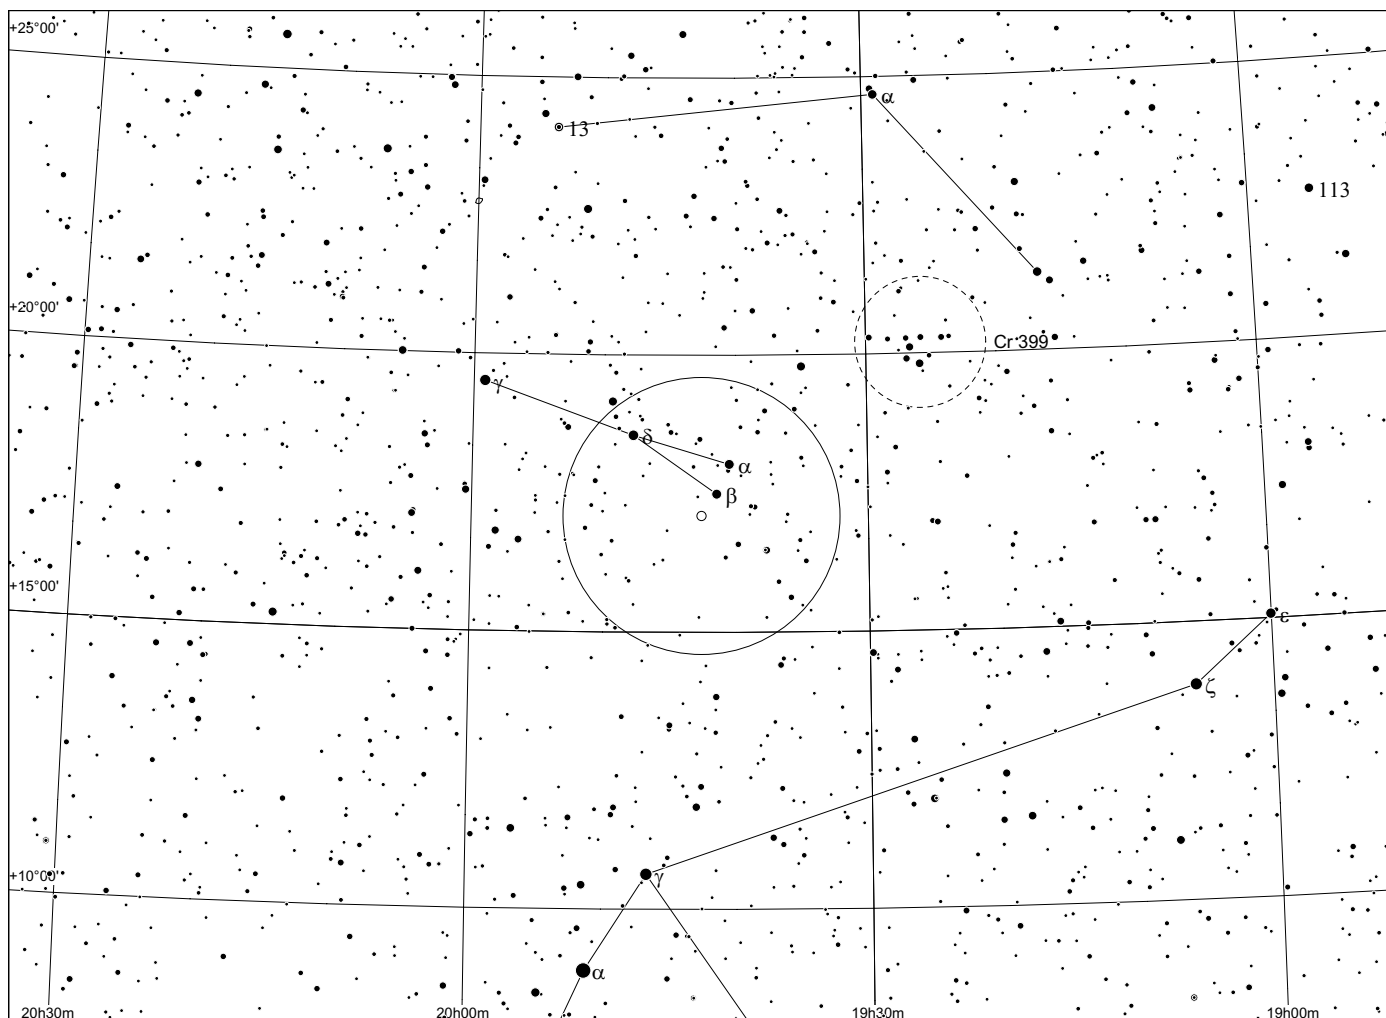

Observing notes:

Abell 63 in Sagitta

POSS blue

POSS red

Abell	Other	Type	R.A.	Dec.	Mag.	D[""]	d[""]	Const	notes
63	PK 53-3.1	2	19:42.2	+17 05	16.9	40	27	Sge	

Observing notes:

Abell 64 in Aquila

POSS blue