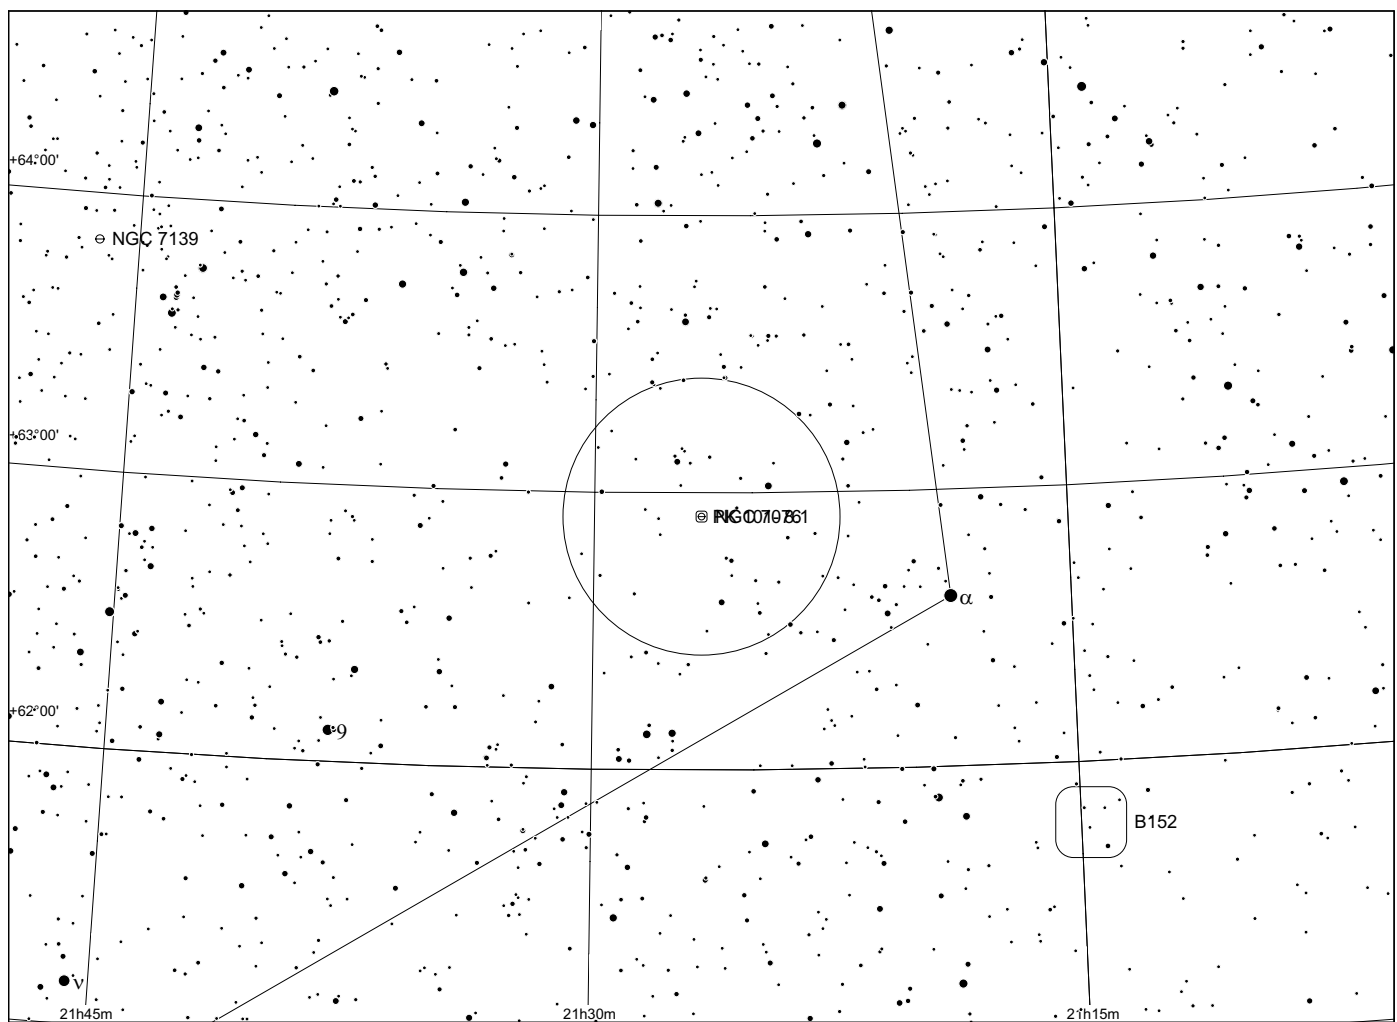

Observing notes:

Abell 75 in Cepheus

POSS blue

POSS red

Abell	Other	Type	R.A.	Dec.	Mag.	D["]	d["]	Const	notes
75	NGC 7076	3b	21:26.4	+62 53	14.5	67	47	Cep	

Observing notes:

Abell 77 in Cepheus

POSS blue