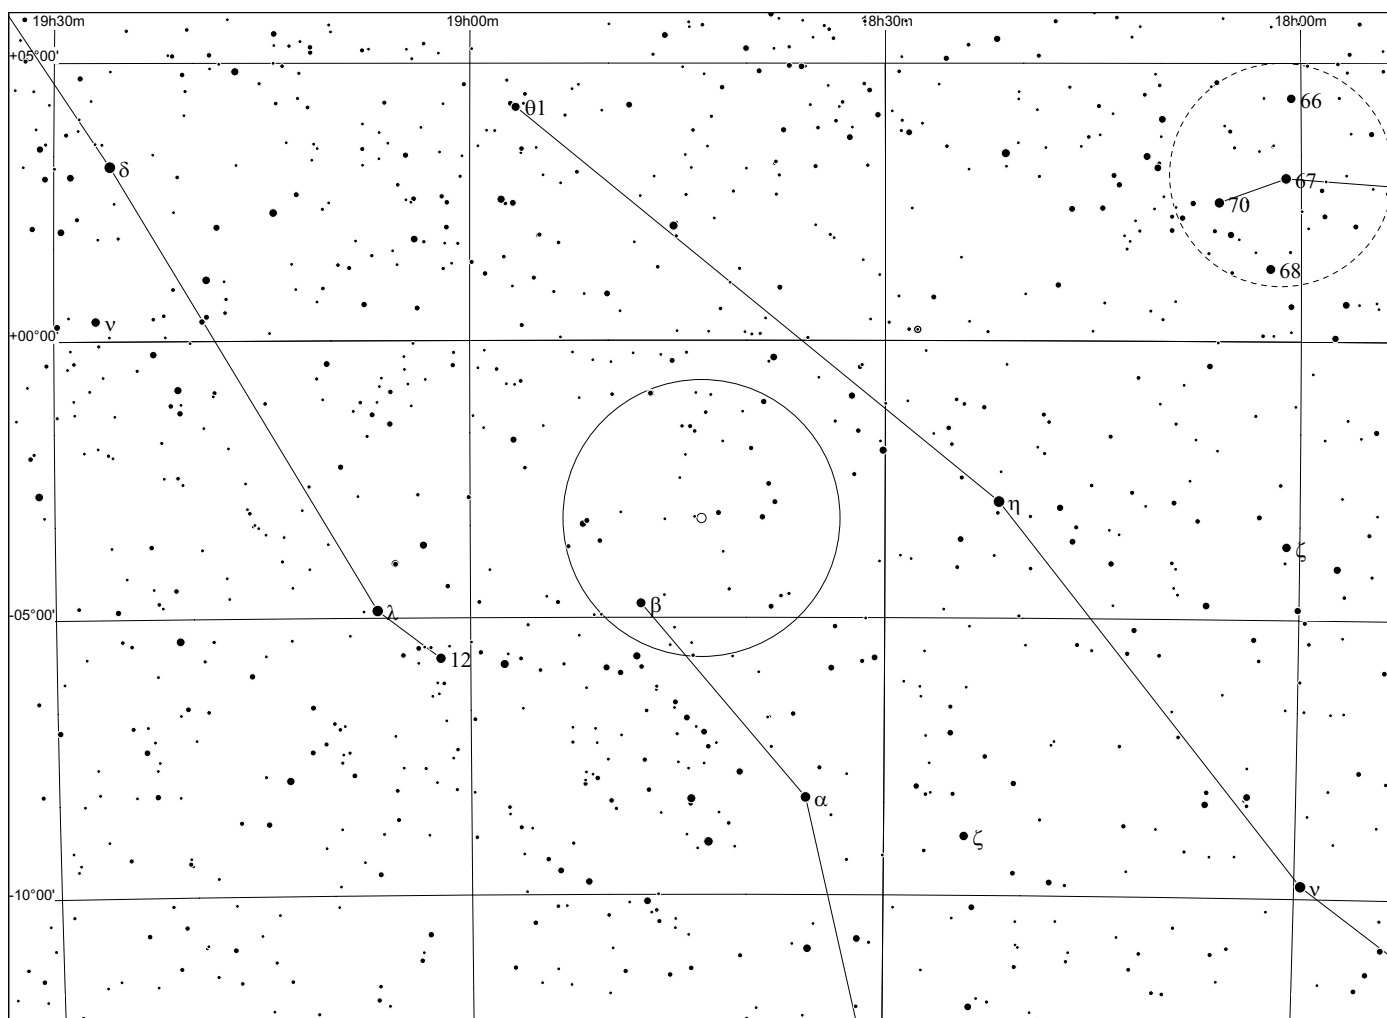

Observing notes:

Abell 48 in Aquila

POSS blue

POSS red

Abell	Other	Type	R.A.	Dec.	Mag.	D["]	d["]	Const	notes
48	PK 29+0.1	4	18:42.8	-03 13	17.2	43	37	Aql	

Observing notes:

Abell 49 in Scutum

POSS blue