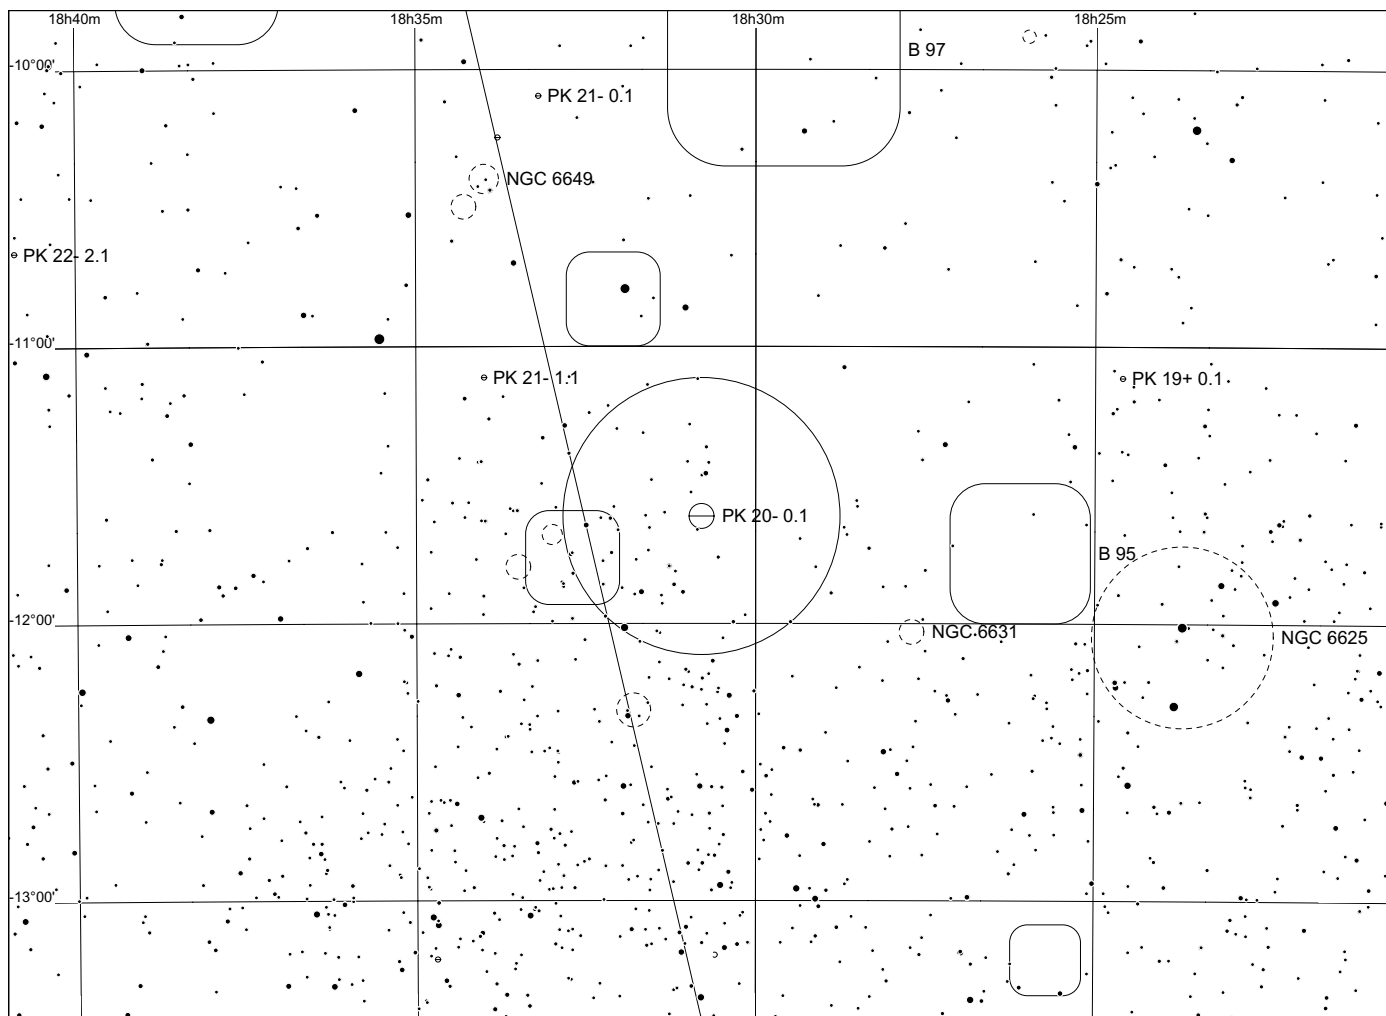

Observing notes:

Abell 45 in Scutum

POSS blue

POSS red

Abell	Other	Type	R.A.	Dec.	Mag.	D["]	d["]	Const	notes
45	PK 20-0.1	3b	18:30.3	-11 37	12.8	302	281	Sct	

Observing notes:

Abell 46 in Lyra

POSS blue