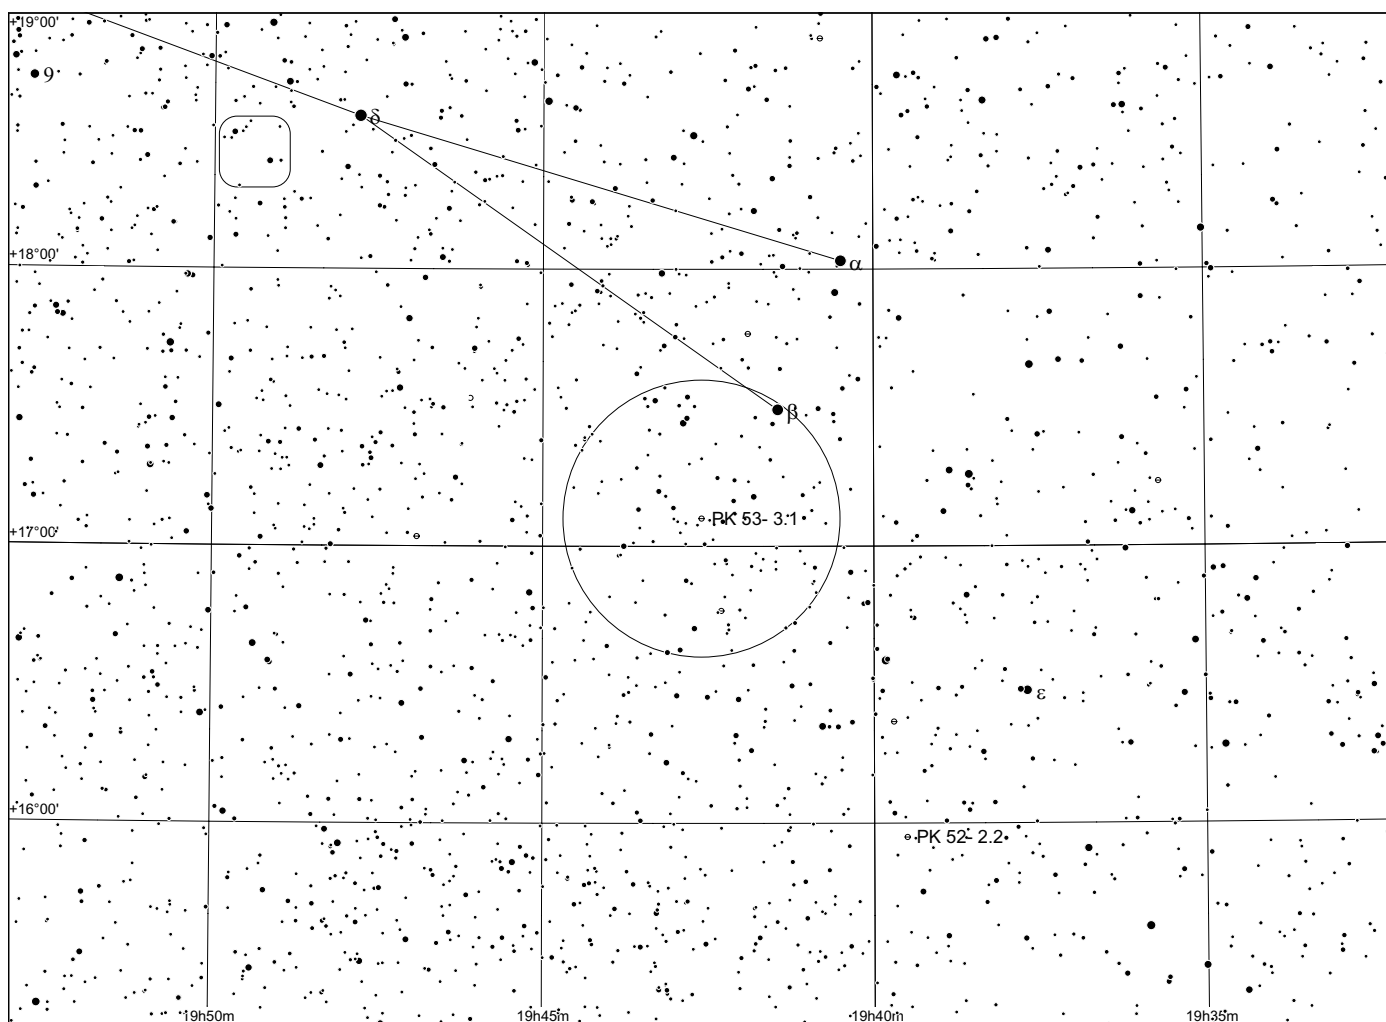

Observing notes:

Abell 63 in Sagitta

POSS blue

POSS red

Abell	Other	Type	R.A.	Dec.	Mag.	D[""]	d[""]	Const	notes
63	PK 53-3.1	2	19:42.2	+17 05	16.9	40	27	Sge	

Observing notes:

Abell 64 in Aquila

POSS blue