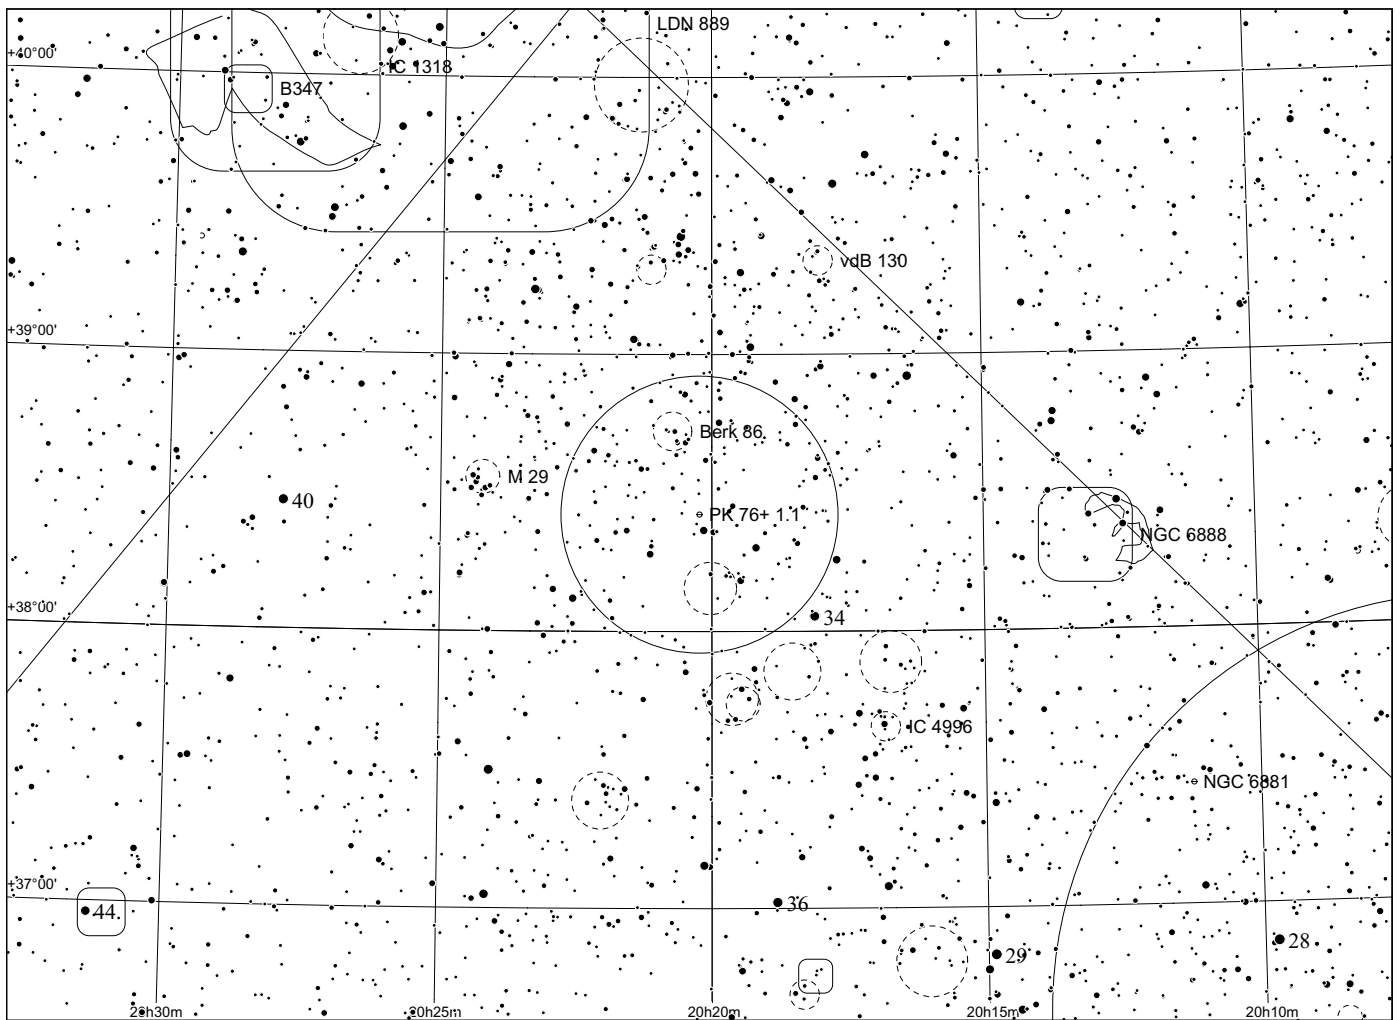

Observing notes:

Abell 69 in Cygnus

POSS blue

POSS red

Abell	Other	Type	R.A.	Dec.	Mag.	D[""]	d[""]	Const	notes
69	PK 76+1.1	4	20:19.9	+38 25	20.2	25	22	Cyg	

Observing notes:

Abell 70 in Aquila

POSS blue