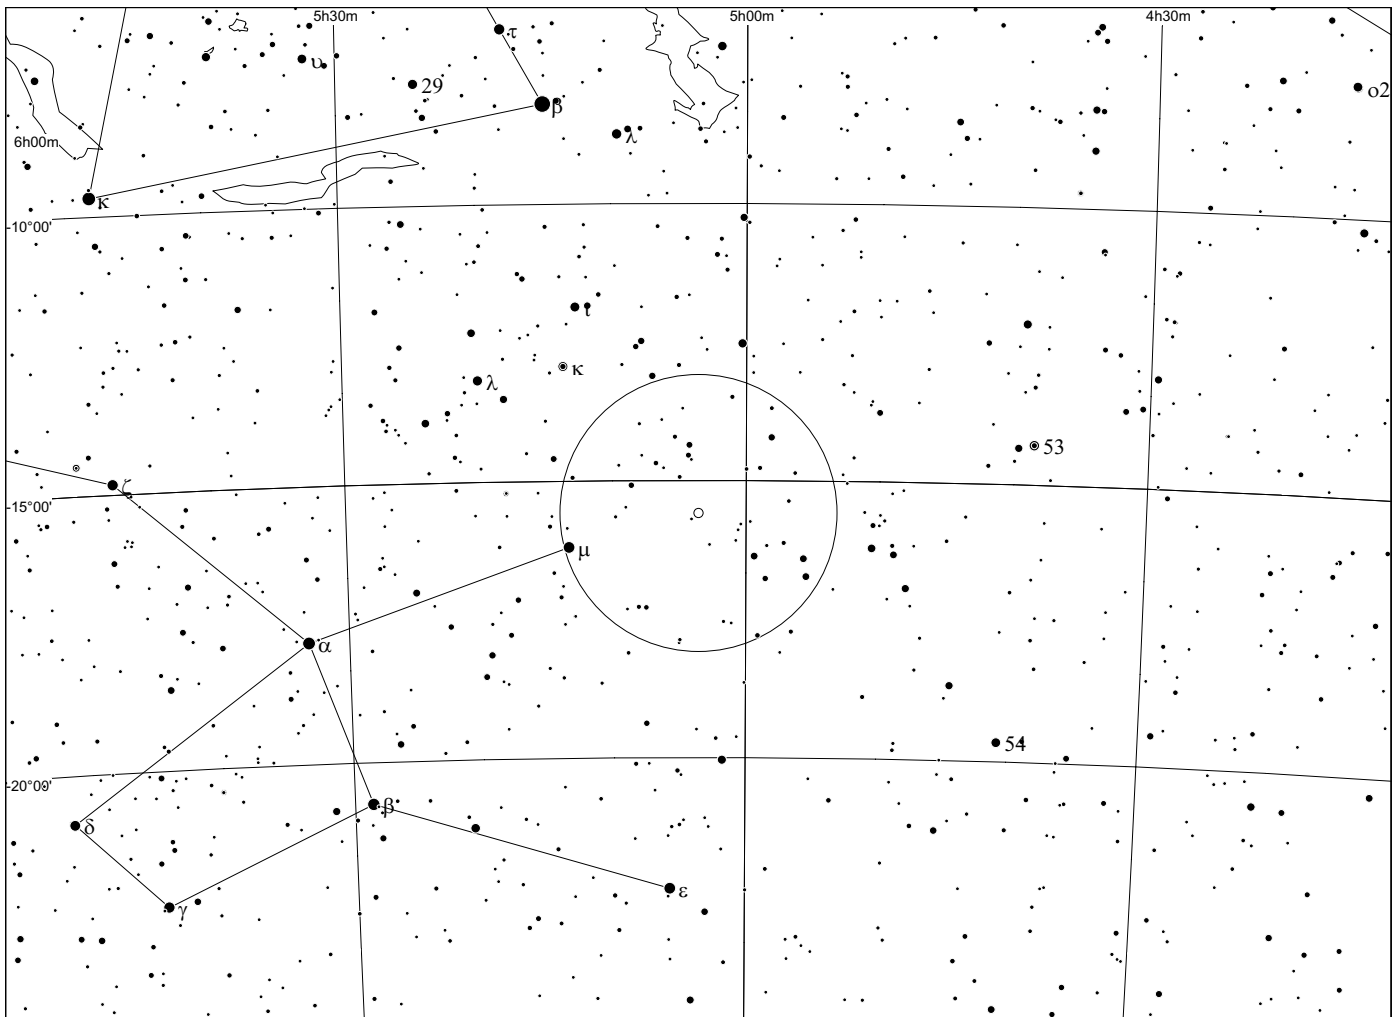

Observing notes:

Abell 7 in Lepus

POSS blue

POSS red

Abell	Other	Type	R.A.	Dec.	Mag.	D["]	d["]	Const	notes
7	215-30.1	3a	05:03.1	-15°36'	13.2p	871	670	Lep	

Observing notes:

Abell 8 in Auriga

POSS blue