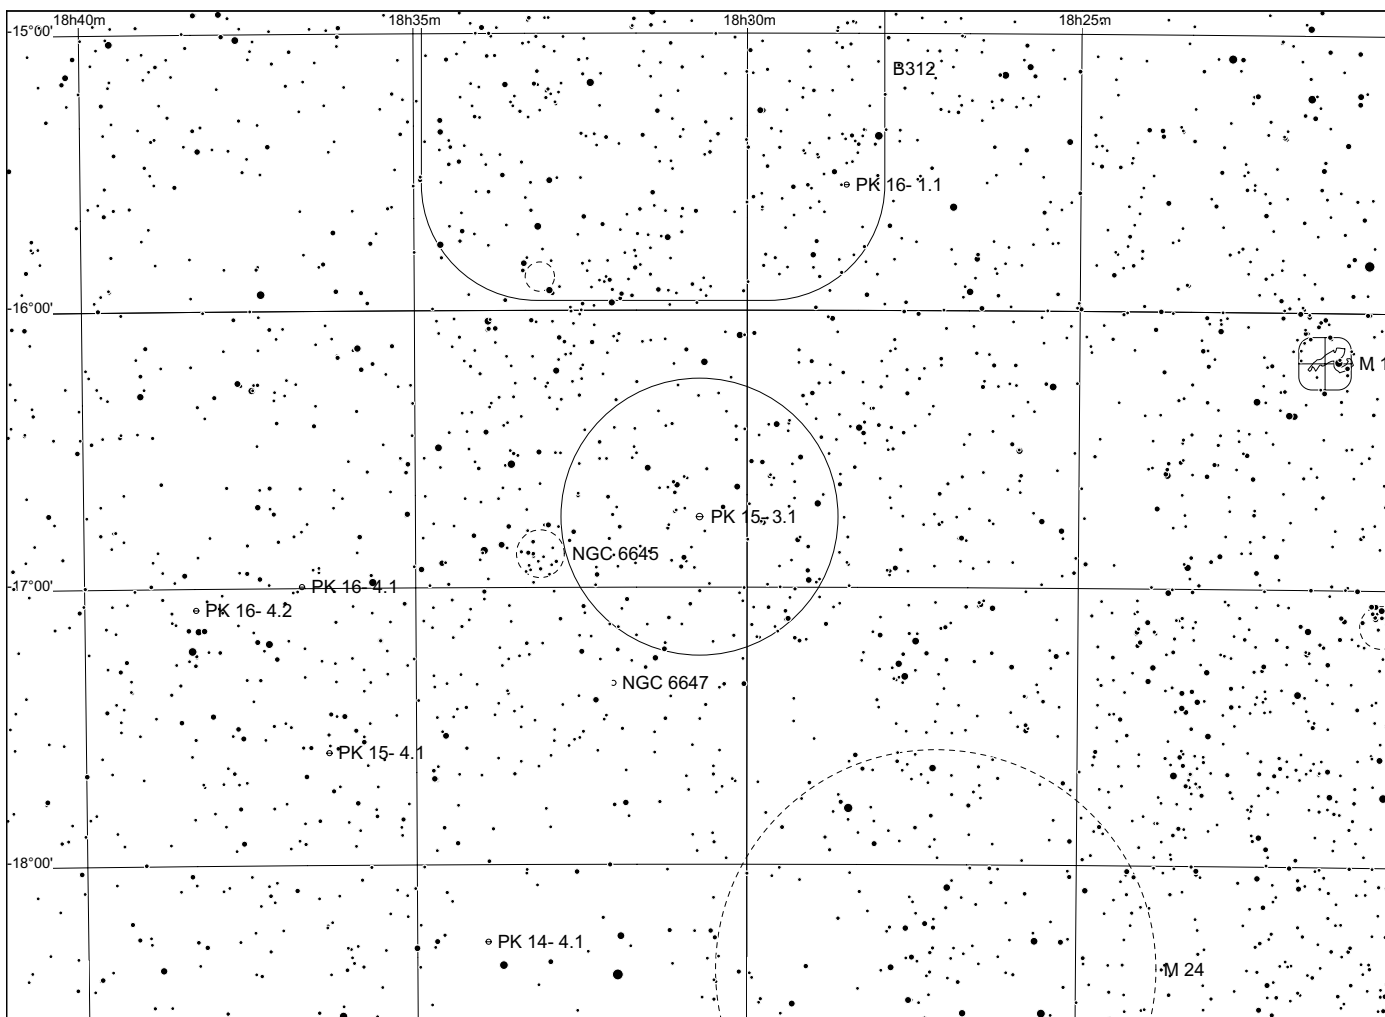

Observing notes:

Abell 45 in Scutum

POSS blue

POSS red

Abell	Other	Type	R.A.	Dec.	Mag.	D["]	d["]	Const	notes
45	PK 20-0.1	3b	18:30.3	-11 37	12.8	302	281	Sct	

Observing notes:

Abell 46 in Lyra

POSS blue