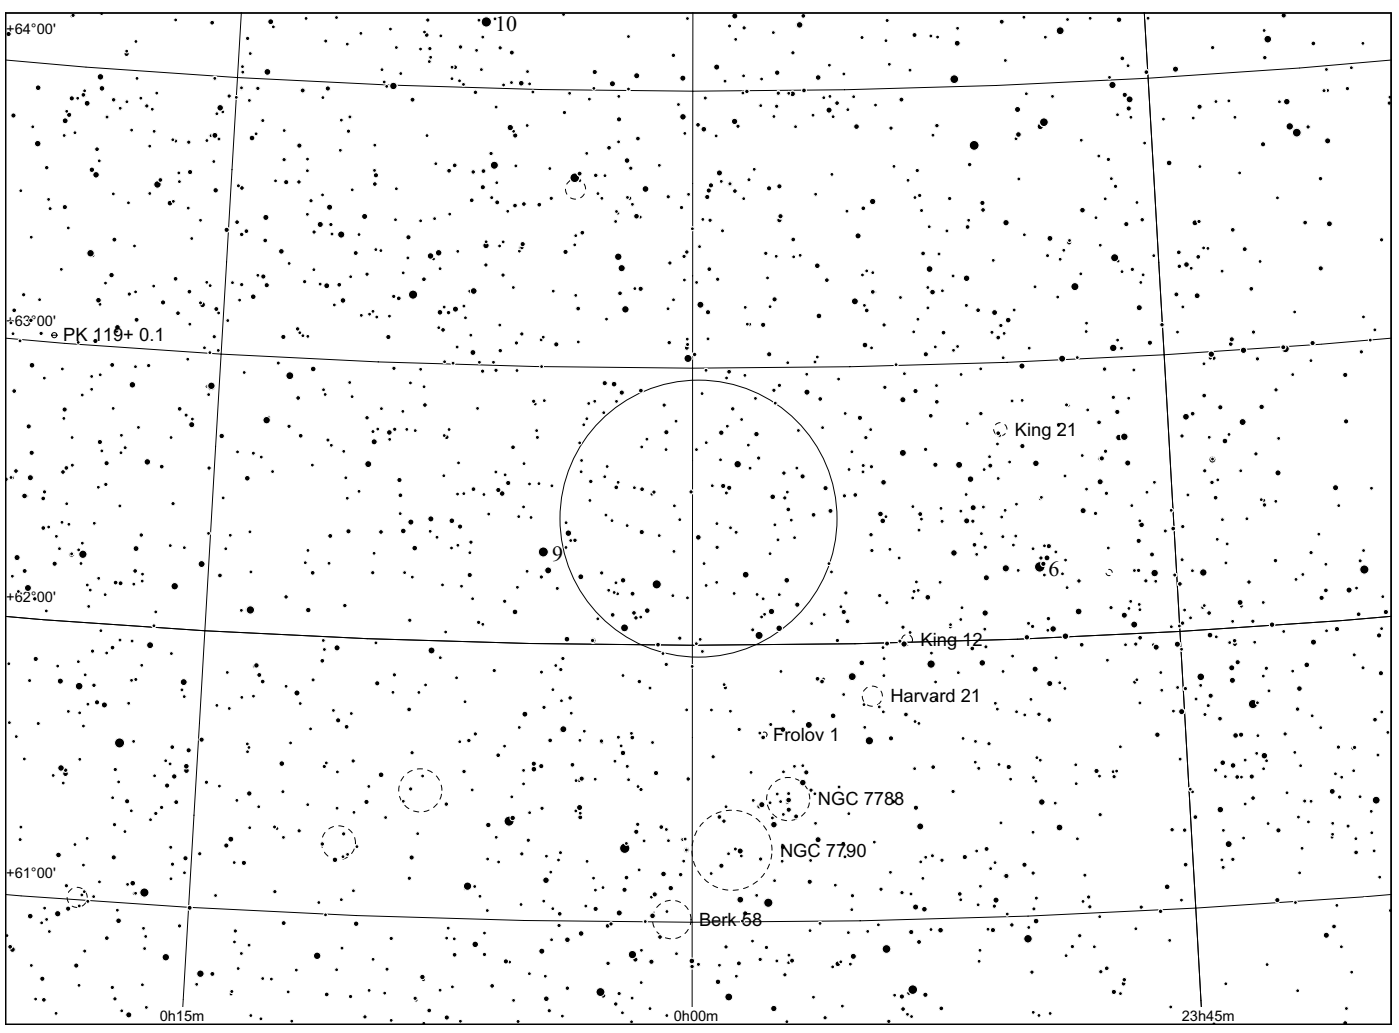

Observing notes:

Abell 86 in Cepheus

POSS blue

POSS red

Abell	Other	Type	R.A.	Dec.	Mag.	D[""]	d[""]	Const	notes
86	PK 118+8.2	2c	00:01.6	+70°43'	16.7p	70	70	Cep	

Observing notes: