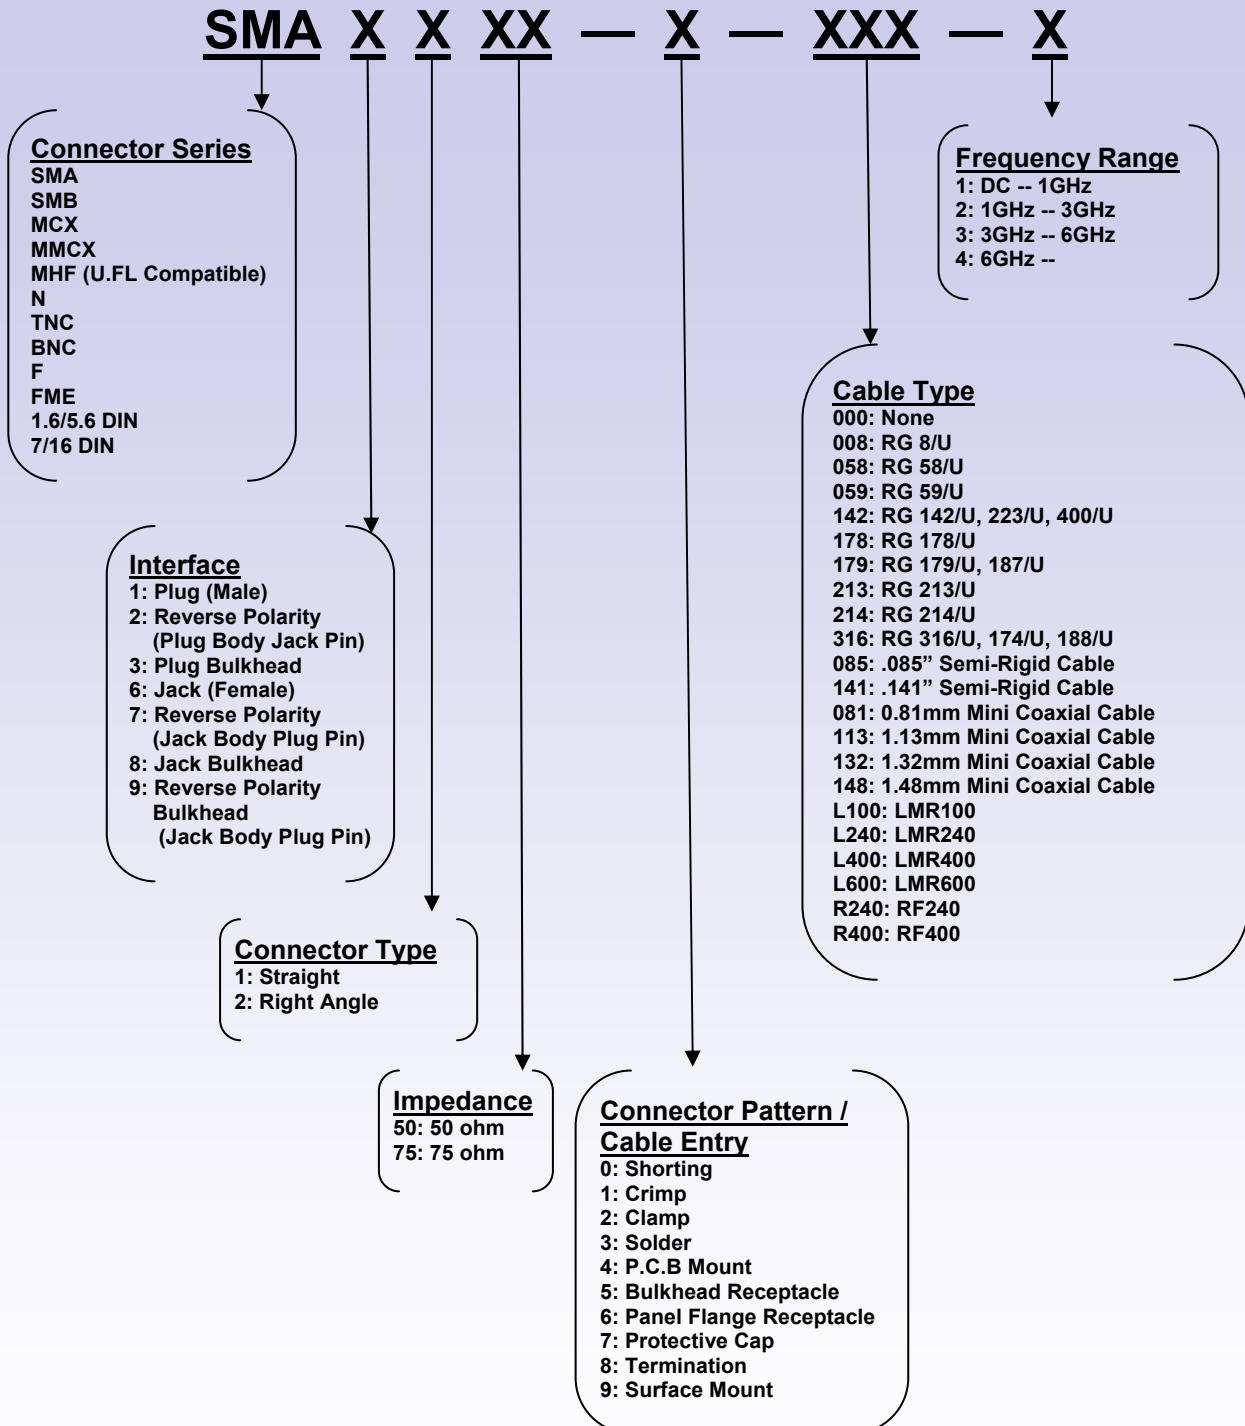

RF Connector Number Legend

TAIWANCAST INC.

2F, No.27, Jhong-Rong St., Sin-Jhuang City, Taipei County 242, Taiwan

TEL. 886 2 8994 1601, FAX. 886 2 8994 1602, sales@rfconnector.com.tw, www.rfconnector.com.tw