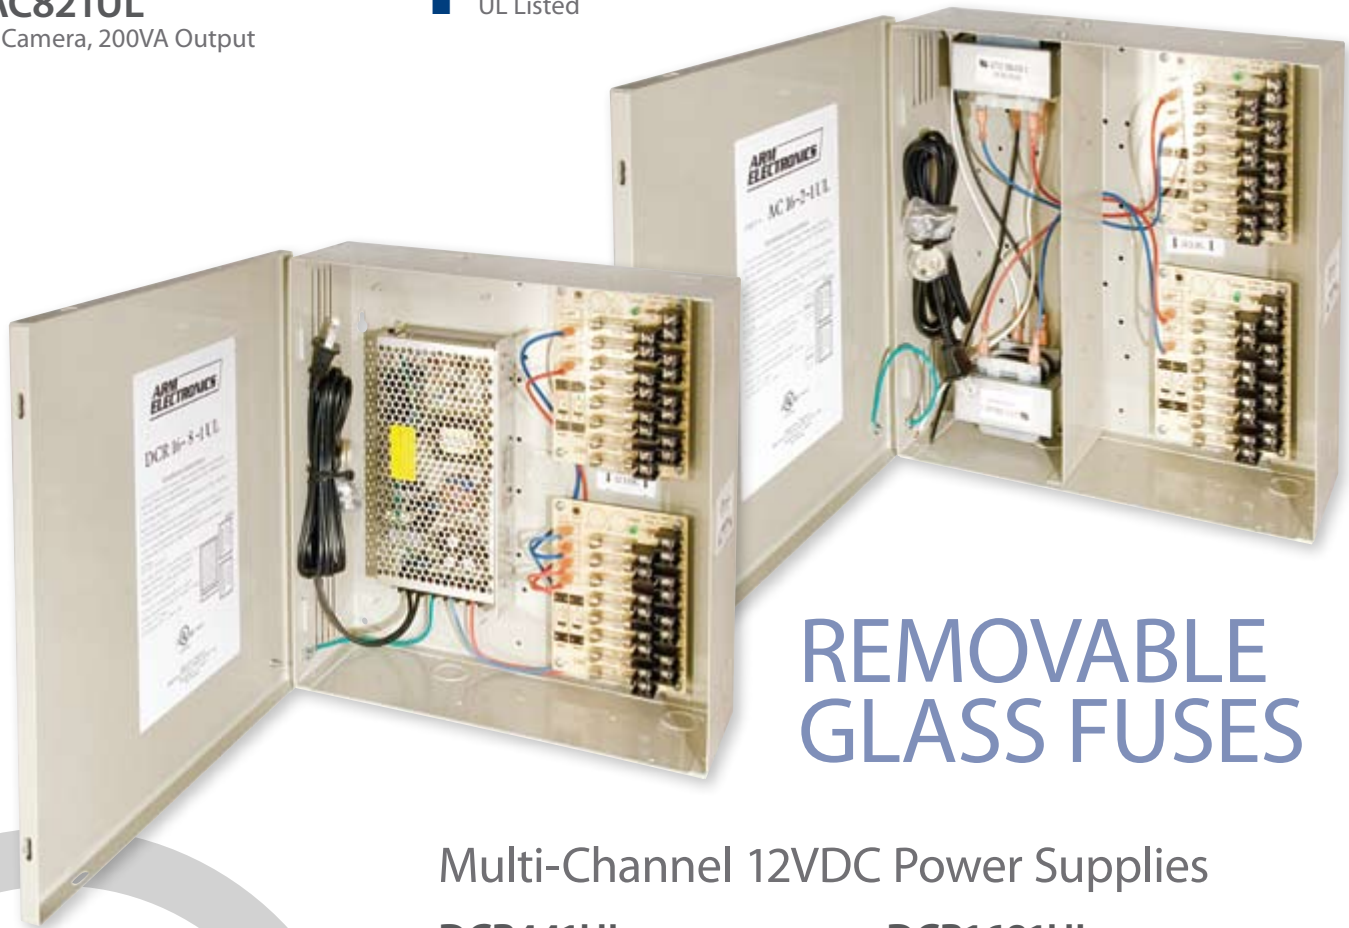

REMOVABLE GLASS FUSES

Multi-Channel 12VDC Power Supplies

DCR441UL

4 Camera, 4 AMP Output

DCR461UL

4 Camera, 6 AMP Output

DCR481UL

4 Camera, 8 AMP Output