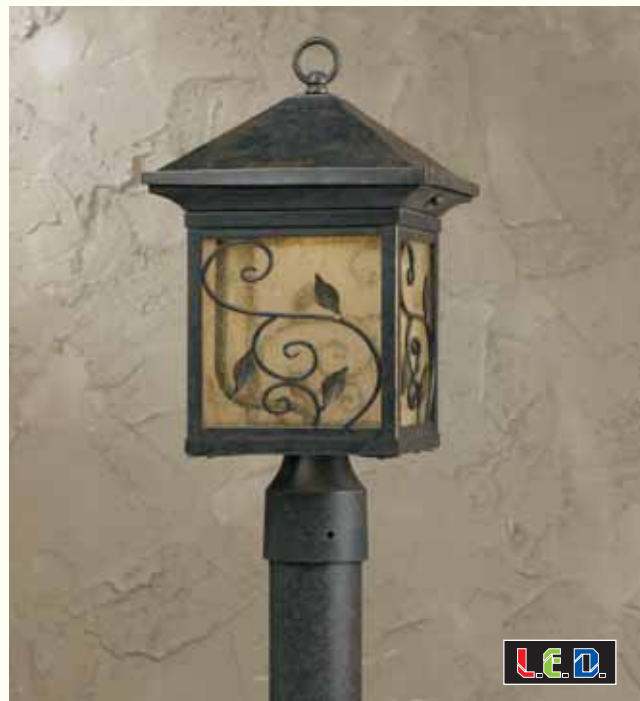

79116-12

Style No.	Width	Height	Ext.	Bulbs
79110-12	6"	10"	8"	1-3.6W/LED
79111-12	7"	11"	8 1/2"	1-7.2W/LED
79112-12	8 1/2"	13"	10 1/2"	1-10.8W/LED

Style No.	Dia.	Height	Bulbs
79116-12	8 1/2" SQ	16"	1-10.8W/LED
79117-12	8 1/2" SQ	12 1/2"	1-10.8W/LED

For Posts and Accessories, See page # 229-230