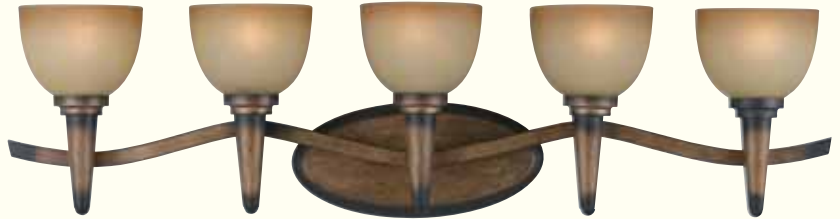

The Olympian Bath

This Grecian-inspired series intertwines hand-made glass atop torches to pay homage to the great games. Appropriately painted in a torch bronze finish

Semi-Flush/Hang Convertible
The Complete "Olympian" Family
Can Be Found On Pages 143-145

25604

All Sizes May Be Mounted "Up or Down"