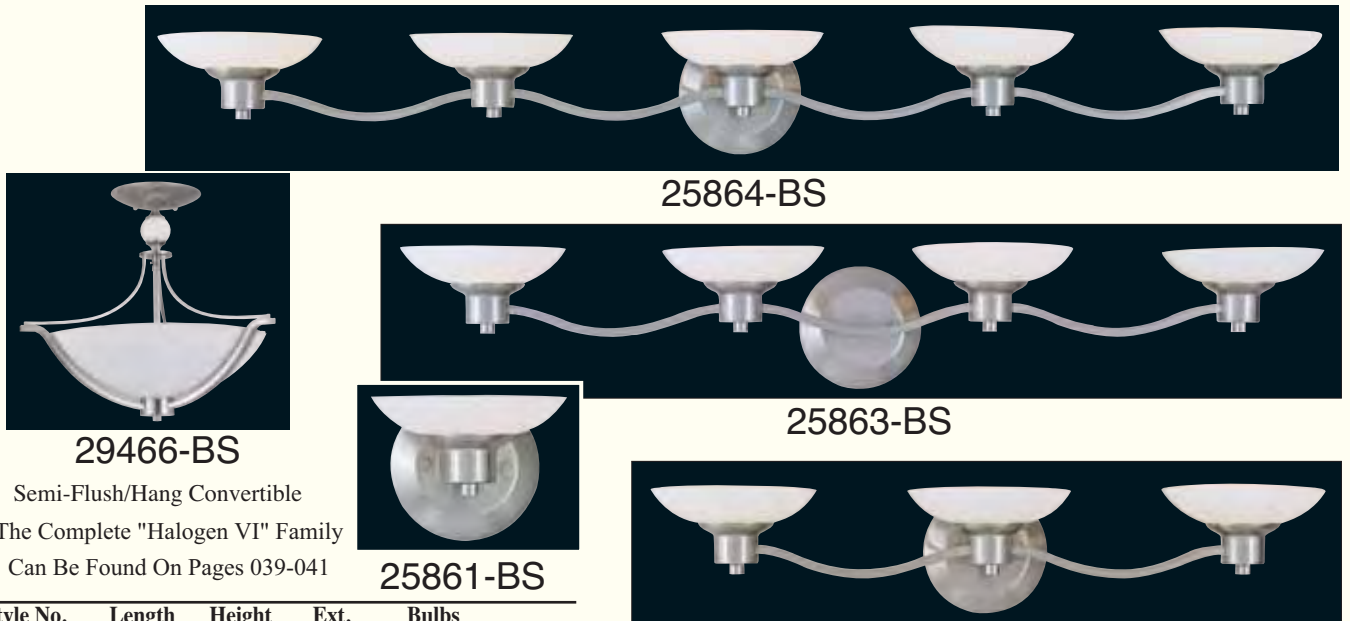

29466-BS
Semi-Flush/Hang Convertible
The Complete "Halogen VI" Family
Can Be Found On Pages 039-041

Style No.	Length	Height	Ext.	Bulbs
25861-BS	6 1/2"	5"	7 1/2"	1-75W/HALOGEN
25862-BS	27"	5"	7 1/2"	3-75W/HALOGEN
25863-BS	37"	5"	7 1/2"	4-75W/HALOGEN
25864-BS	47"	5"	7 1/2"	5-75W/HALOGEN
G8-75W	75 WATT REPLACEMENT BULB		G8-75/HALOGEN	
G8-75W Halogen Bulbs Included