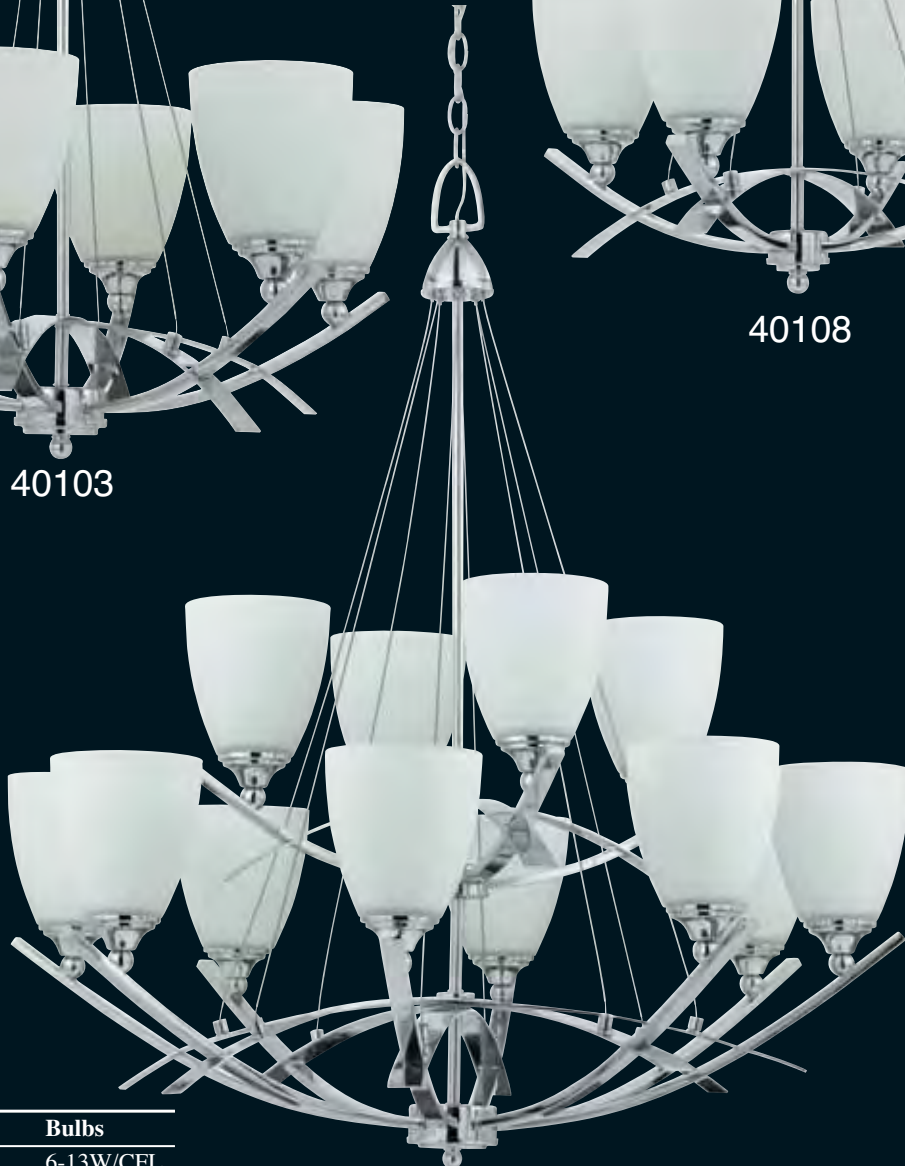

# Neptune

*Crisp White Opal glass, perched high on sleek Chrome bows and suspended by Cable, gives an illusion of Sails in this contemporary nautically-inspired series.*

40103

40108

40104

Style No.	Dia.	Height	Bulbs
40103	26"	30"	6-13W/CFL
40104	35"	39"	12-13W/CFL
40108	23"	25"	4-13W/CFL

**40101-22**  
Semi-Flush/Hang Convertible

**40101-15**  
Semi-Flush/Hang Convertible

**40101-15**  
Shown as Pendant

**40101-22**  
Shown as Pendant

**40102**

Style No.	Dia.	Height	Bulbs
40101-15	15"	14"	2-13W/CFL
40101-22	22"	15"	3-13W/CFL
40102	22"	26"	3-13W/CFL
40109	5 1/2"	16"	1-13W/CFL