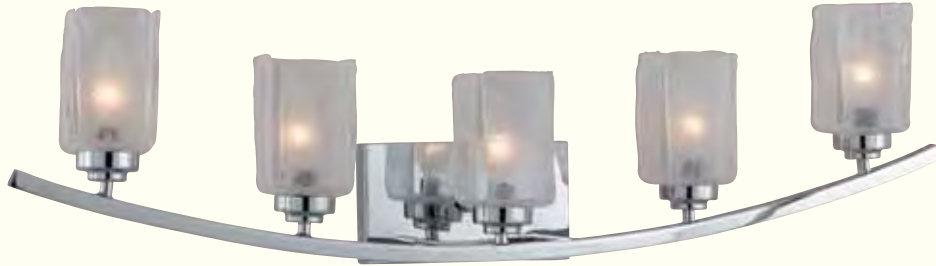

Yachting Club Bath

Anchors Away! Capture a Nautical mood with these whimsical seafaring designs. Sail away to cool (Light Chrome with Iced Glass) or warm (Dark Bronze with Champagne glass) waters

25285-CH