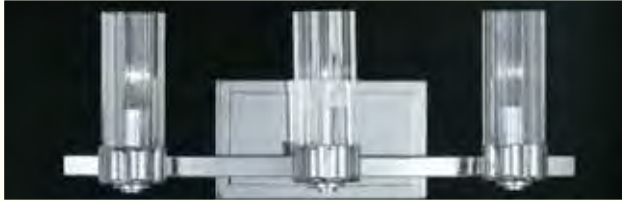

The Glacier Bath

*Peaks of tall, clear, icy glass float above the clean chrome lines,
bathing your room in a beautiful crisp light*

Flush Mount

The Complete "Glacier" Family Can
Be Found On Pages 008-010

25263

Style No.	Length	Height	Ext.	Bulbs
25262	13"	7"	5"	2-60W/CANDLE
25263	20"	7"	5"	3-60W/CANDLE
25265	33"	7"	5"	5-60W/CANDLE

Style No.	Width	Height	Ext.	Bulbs
38110/1	4 1/2"	7"	5"	1-60W/CANDLE

Cylindrique Bath

*Sleek flowing lines of Chrome hoist up Dual glass Cylinders-opaque
white within clear-in this stark and dramatic collection*

Semi-Flush/Hang Convertible
The Complete "Cylindrique" Family
Can Be Found On Pages 011-012

Style No.	Width	Height	Ext.	Bulbs
25243	20"	9"	6 1/2"	3-60W/CANDLE
25245	35"	9"	6 1/2"	5-60W/CANDLE
38520/1	4 1/2"	11"	6"	1-60W/CANDLE