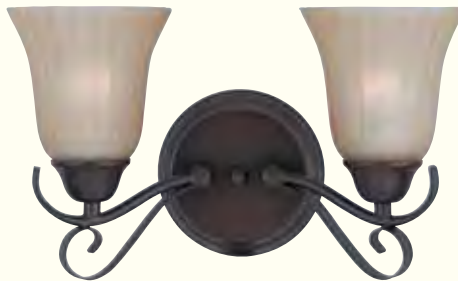

Value Series 260 Bath

Blacksmith Bronze finish with Acid Etched Glass Shades

Style No.	Width	Height	Ext.	Bulbs
33260/1	6"	9"	7 1/2"	1-60W/MED

Semi-Flush

The Complete "Value Series 260" Family
Can Be Found On Pages 176-177

Style No.	Length	Height	Ext.	Bulbs
33260/3	22"	8"	7 1/2"	3-60W/MED

Value Series 270 Bath

Bronze Finish with Tea Tinted Glass Shades

33270/2

Flush Mount

The Complete "Value Series 270" Family
Can Be Found On Pages 178-179

Style No.	Width	Height	Ext.	Bulbs
33270/1	5"	8"	7"	1-60W/MED
33270/2	14"	8"	5 1/2"	2-60W/MED

Style No.	Length	Height	Ext.	Bulbs
33270/3	22"	8"	6"	3-60W/MED