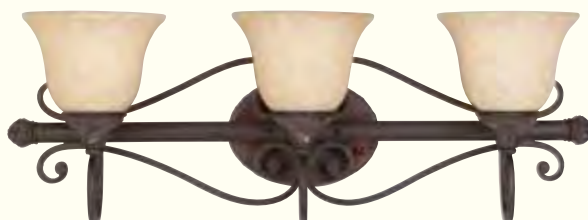

25692

Style No.	Length	Height	Ext.	Bulbs
25691	6 3/4"	10"	8"	1-100W/MED
25692	29"	10"	8"	3-100W/MED
25693	38 1/2"	10"	8"	4-100W/MED
25694	48 1/2"	10"	8"	5-100W/MED