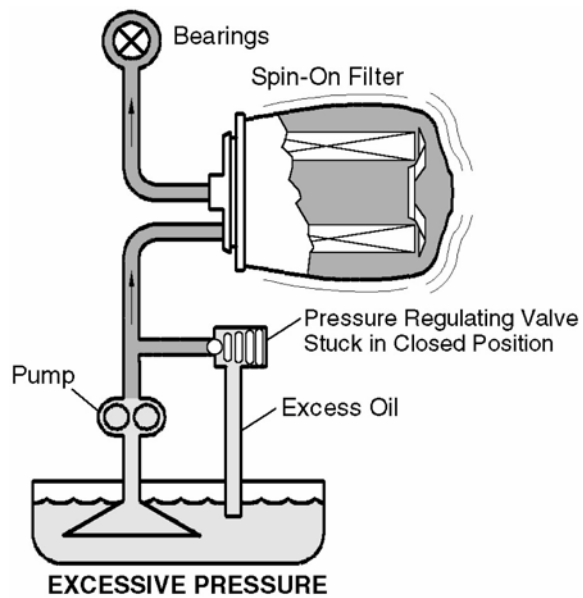

In summary, if a lube filter distorts due to excessive pressure in the system, the fault lies with the oil pump pressure regulating valve and not with the filter.

Figure 1

Figure 2

For additional information, contact: