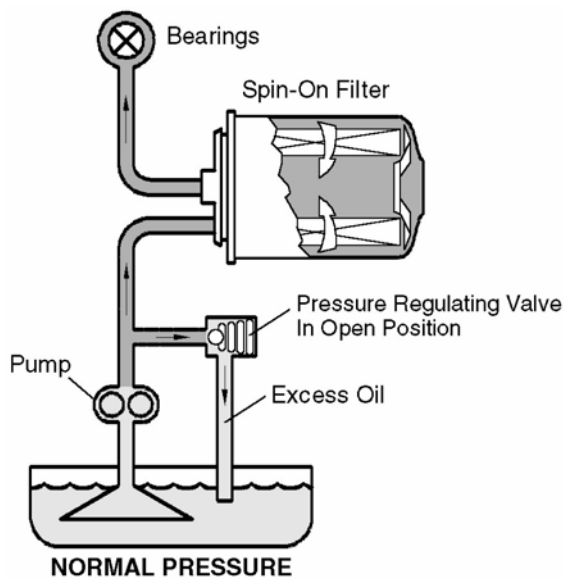

In summary, if a lube filter distorts due to excessive pressure in the system, the fault lies with the oil pump pressure regulating valve and not with the filter.

Figure 1

Figure 2

For additional information, contact: