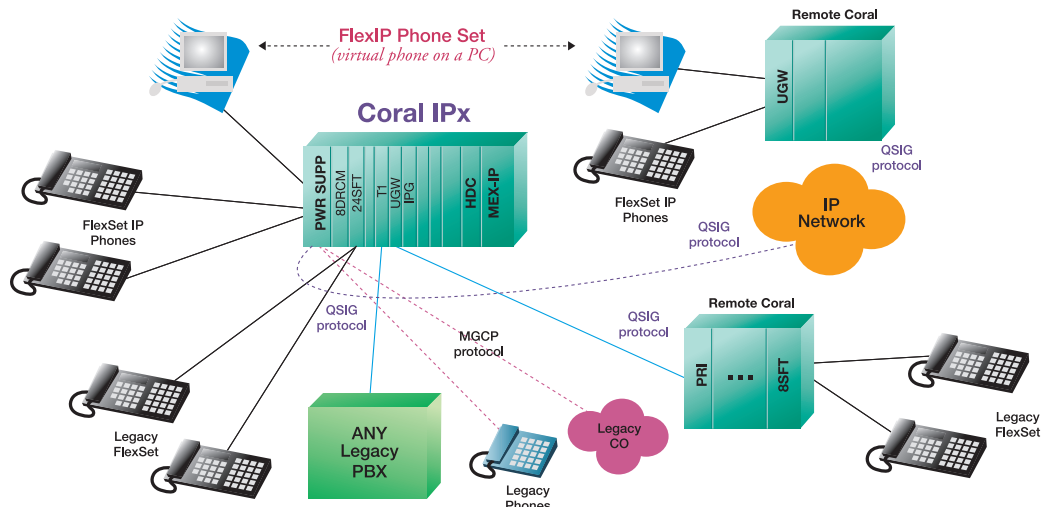

Coral IPx in a Network Environment