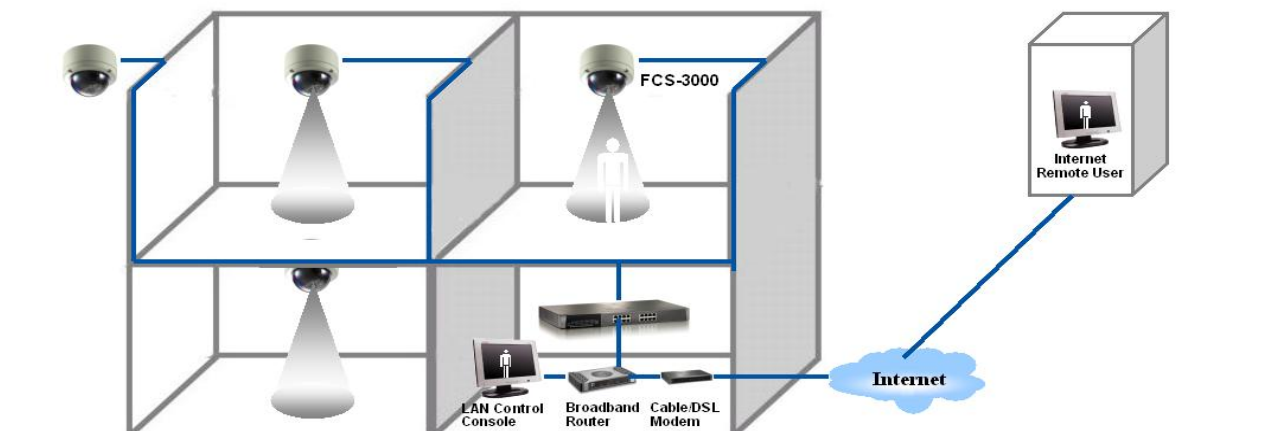

Camera Specification

- **Camera/ Lens**
  Sensor Type: 1/3" color CCD sensor,
  Horizontal Resolution: 380 TV lines
  0 Lux when IR on;
  IR distance: 10m
  AGC/ AWB/ AES/ Flickless
  Electronic shutter: 1/60 to 1/100,000 sec
  Board Lens 3.6mm, F2.0
  Zoom: 10x optical zoom; 10x digital zoom

Microphone

- Omn-directional
- Frequency: 50 – 16,000Hz
- S/N ratio: more than 60dB

Audio

- **Audio Codec**
  32/24/8Kbps(optional)
- **Features**
  Simplex/Half duplex/Full duplex audio communication
  Acoustic echo cancellation
  External microphone connector
  Audio output connector

Security

- 3-level of user privilege
  ID/Password authentication

Bundled Software

- View and record live video from up to 16 cameras simultaneously
- Recording for the synchronized video & audio
- Manual, event-driven and schedule recording mode
- Zero waiting database searching and event preview
- Hard disk storage indicator and alarm

Hardware

- **Regulation Rated**
  IP 66
- **General I/O**
  1 sensor input(max. 12VDC 50mA)
  1 relay output(max. 24VDC 1A, 125VAC 0.5A)
- **LEDs**
  System power and status indicator
  System activity and network link indicator
- **Power**
  12VDC, 1.5A external universal power supply
- **Temperature**
  Operating: 0°C -50°C (32°F -122°F)
- **Humidity**
  Operating: 95% (RH)
- **Dimension**
  Ø 127mm x 113mm (H)
- **Weight**
  830g
- **EMI and Safety**
  FCC, CE

Product Diagram

Ordering Information

- FCS-3000: Day/Night IP Dome Camera (Indoor/Outdoor Operation)