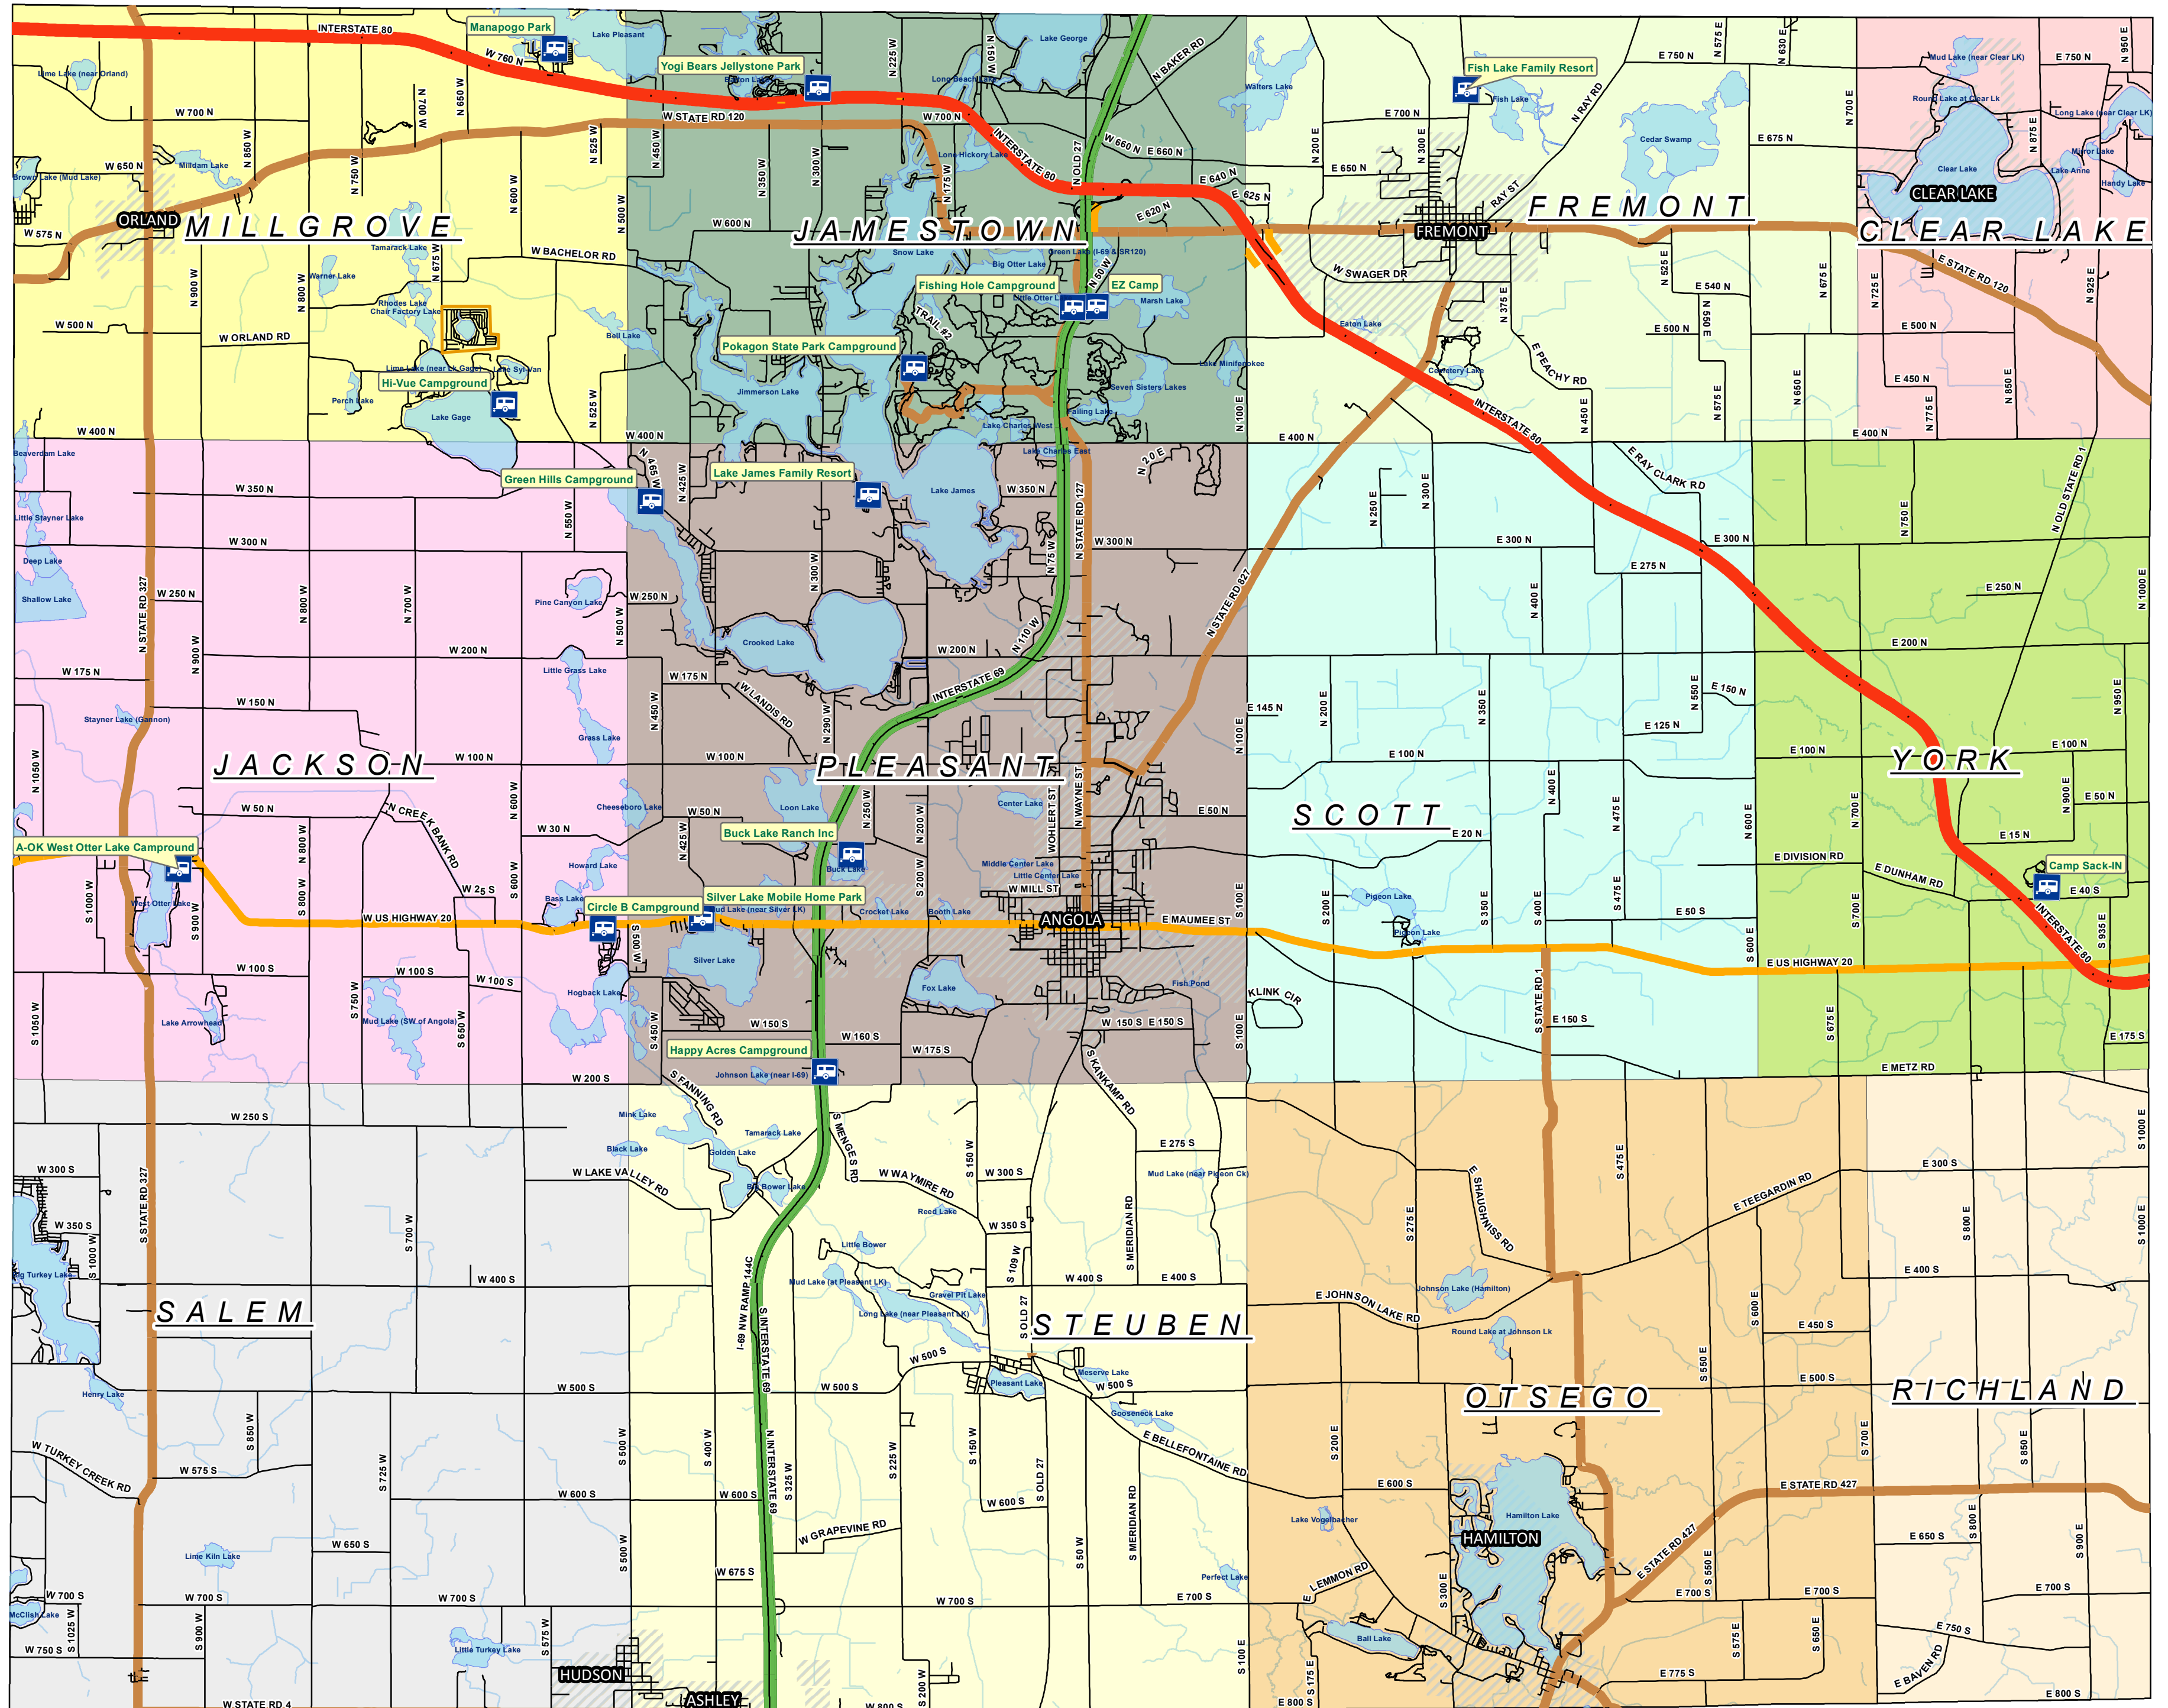

CAMPGROUNDS STEBEN COUNTY, INDIANA

Legend

- Campgrounds
- **ROADS**
- FEDERAL HWY
- I-69
- ST HWY
- TOLL ROAD
- Lakes
- County
- Corporate Limits
- Corporate Limits
- Open Ditch
- Open Ditch

1 inch = 1 miles