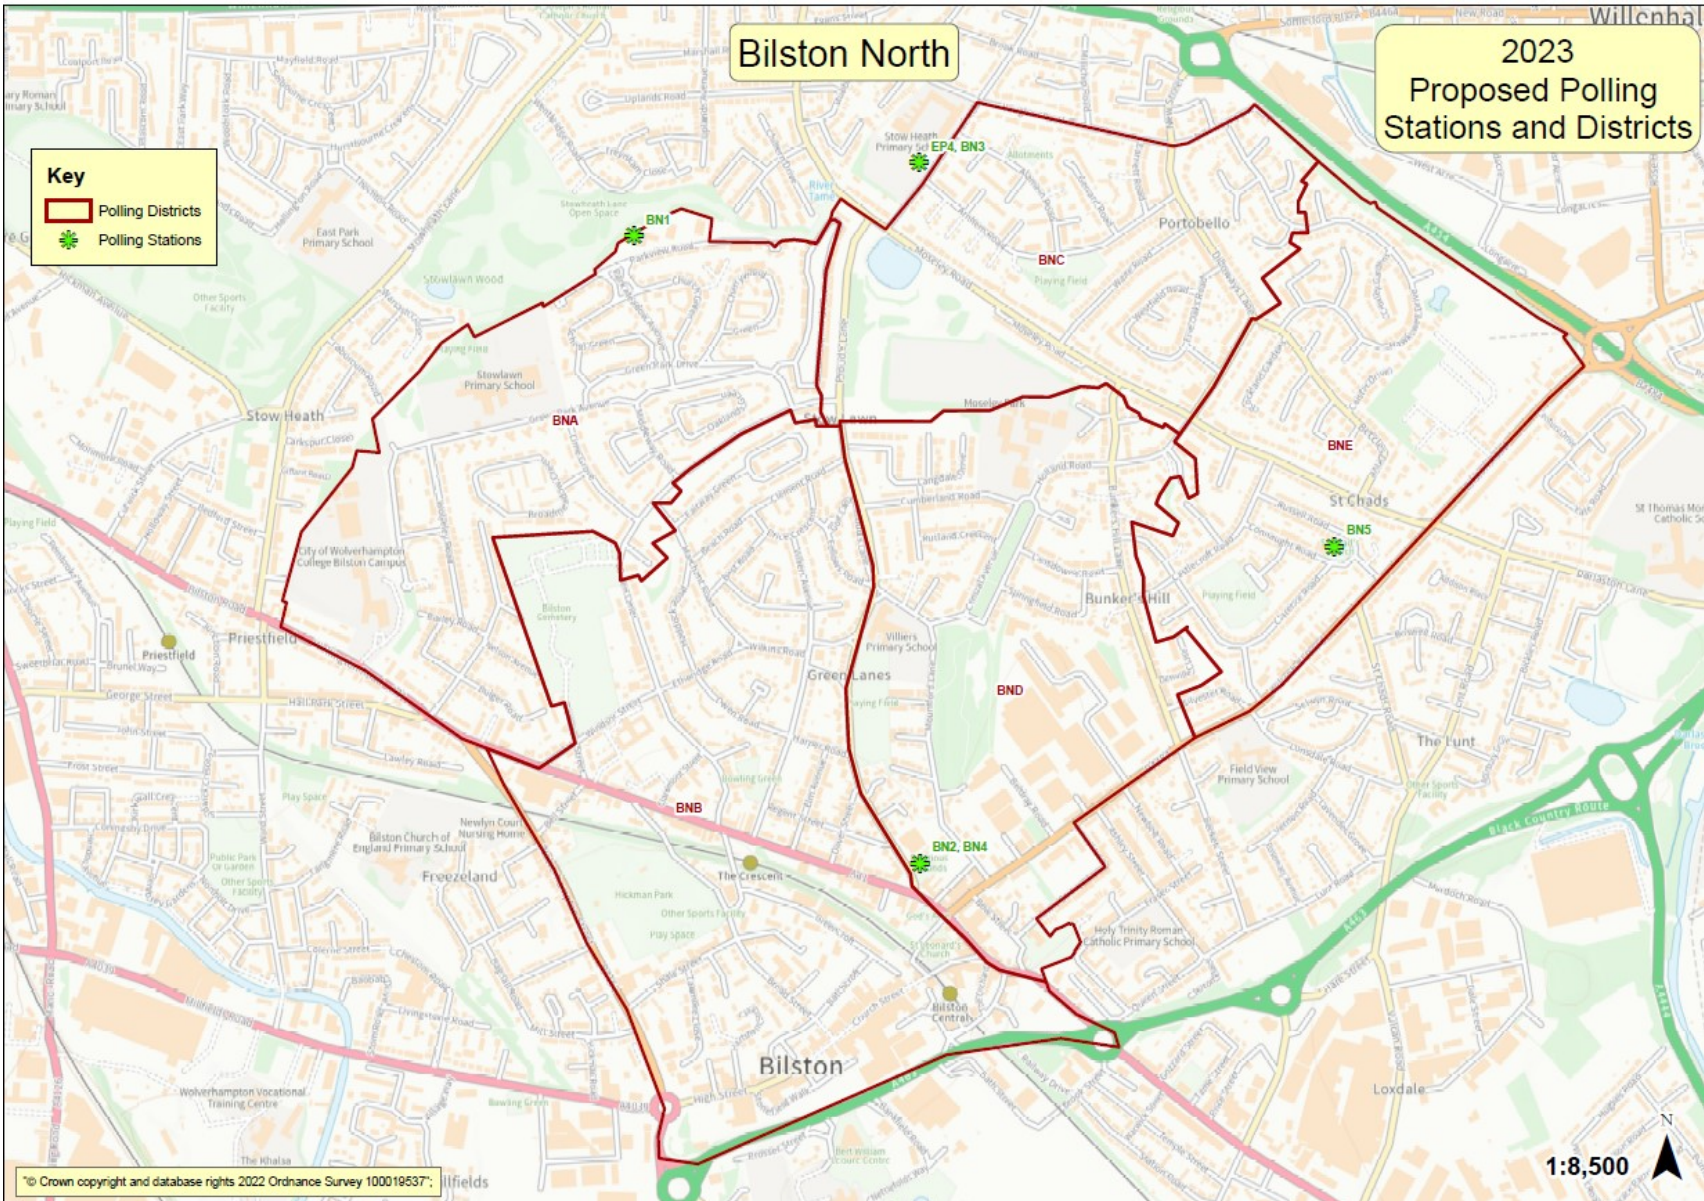

Bilston North

2023 Proposed Polling Stations and Districts

Key

-  Polling Districts
-  Polling Stations

Bilston North

Proposed polling district /polling station number	Parliamentary constituency	Proposed polling place	Estimated electorate	Disabled access	Justification
BNA / BN1	Wolverhampton South East	Tenants Meeting Room, Hugh Gaitskell Court, Parkfield Road, WV14 6HE	2,090	Yes	<p>The current polling station for this district is Stowlawn Primary School which does close on polling day and the school do not currently use polling day as an inset day. The Tenants Meeting room is in the polling district and would make a good alternative polling station for this district.</p> <p>Other venues explored:</p> <ul style="list-style-type: none"> • Stowlawn Methodist Church - this was deemed not suitable due to a lack of parking and it is difficult to access due to a narrow passageway.
BNB / BN2	Wolverhampton South East	Bilston Baptist Church, Prouds Lane, WV14 6PW	2,454	Yes	<p>There are boundary changes to this district as it is taking in an area from the Ettingshall and Bilston South wards.</p> <p>This is a suitable alternative for Villiers Primary School and is a double station with BND. Good parking, large rooms. There are no other suitable alternative venues in the BNB polling district, and this polling station has always been located with BND.</p>