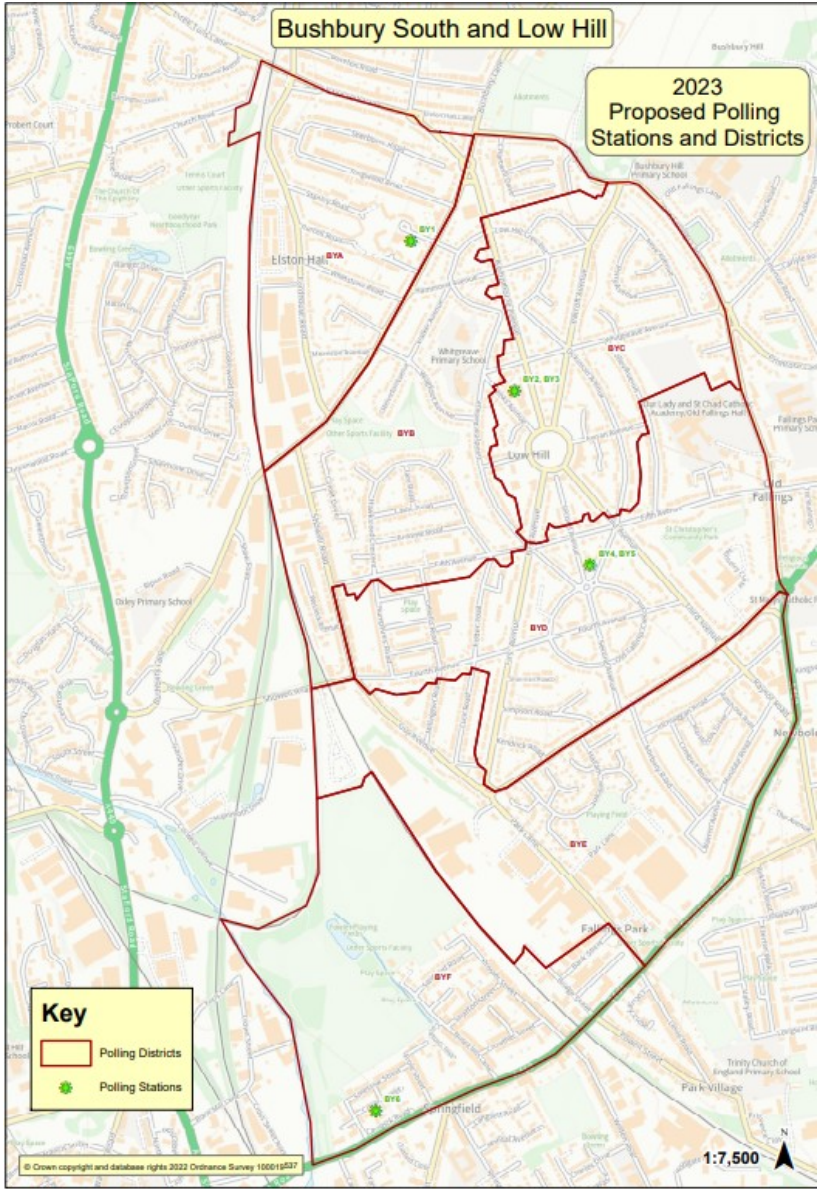

Bushbury South and Low Hill

2023 Proposed Polling Stations and Districts

Key

- Polling Districts
- Polling Stations

1:7,500