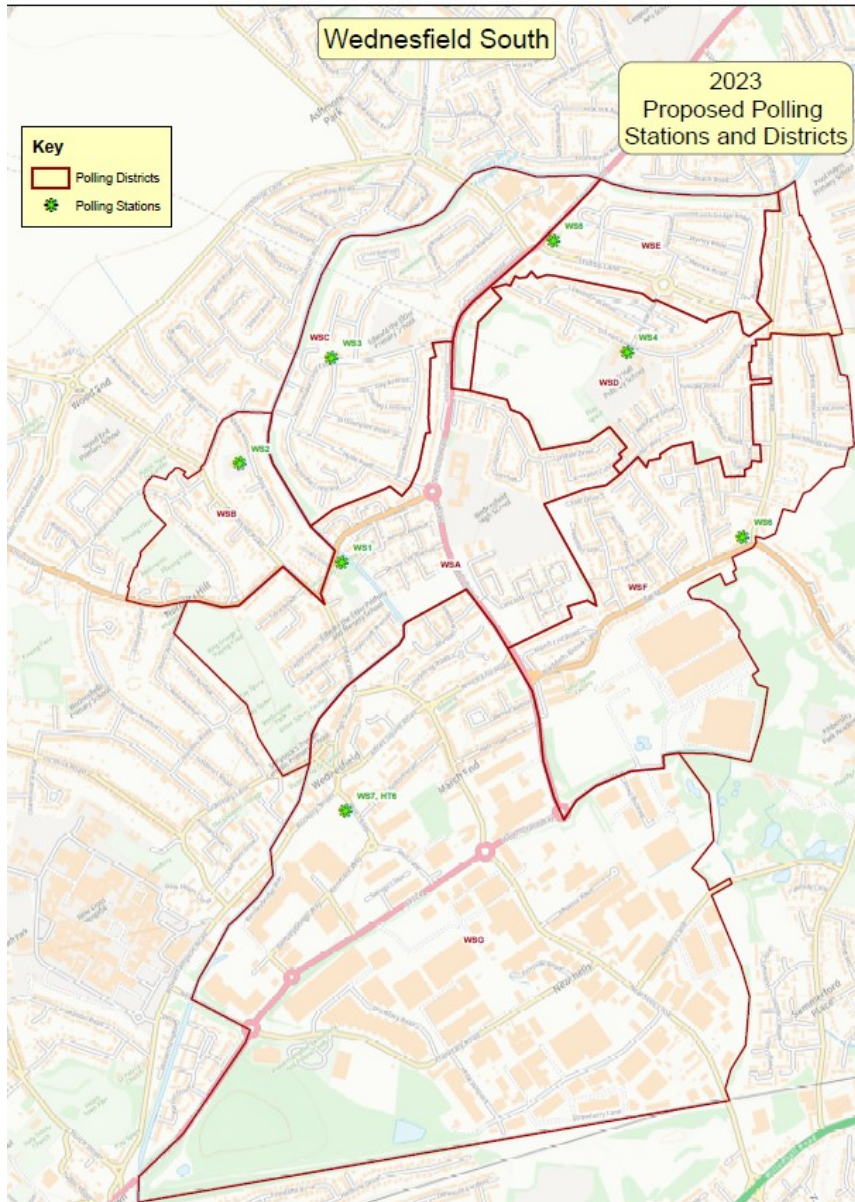

Wednesfield South

2023 Proposed Polling Stations and Districts

Key

- Polling Districts
- Polling Stations