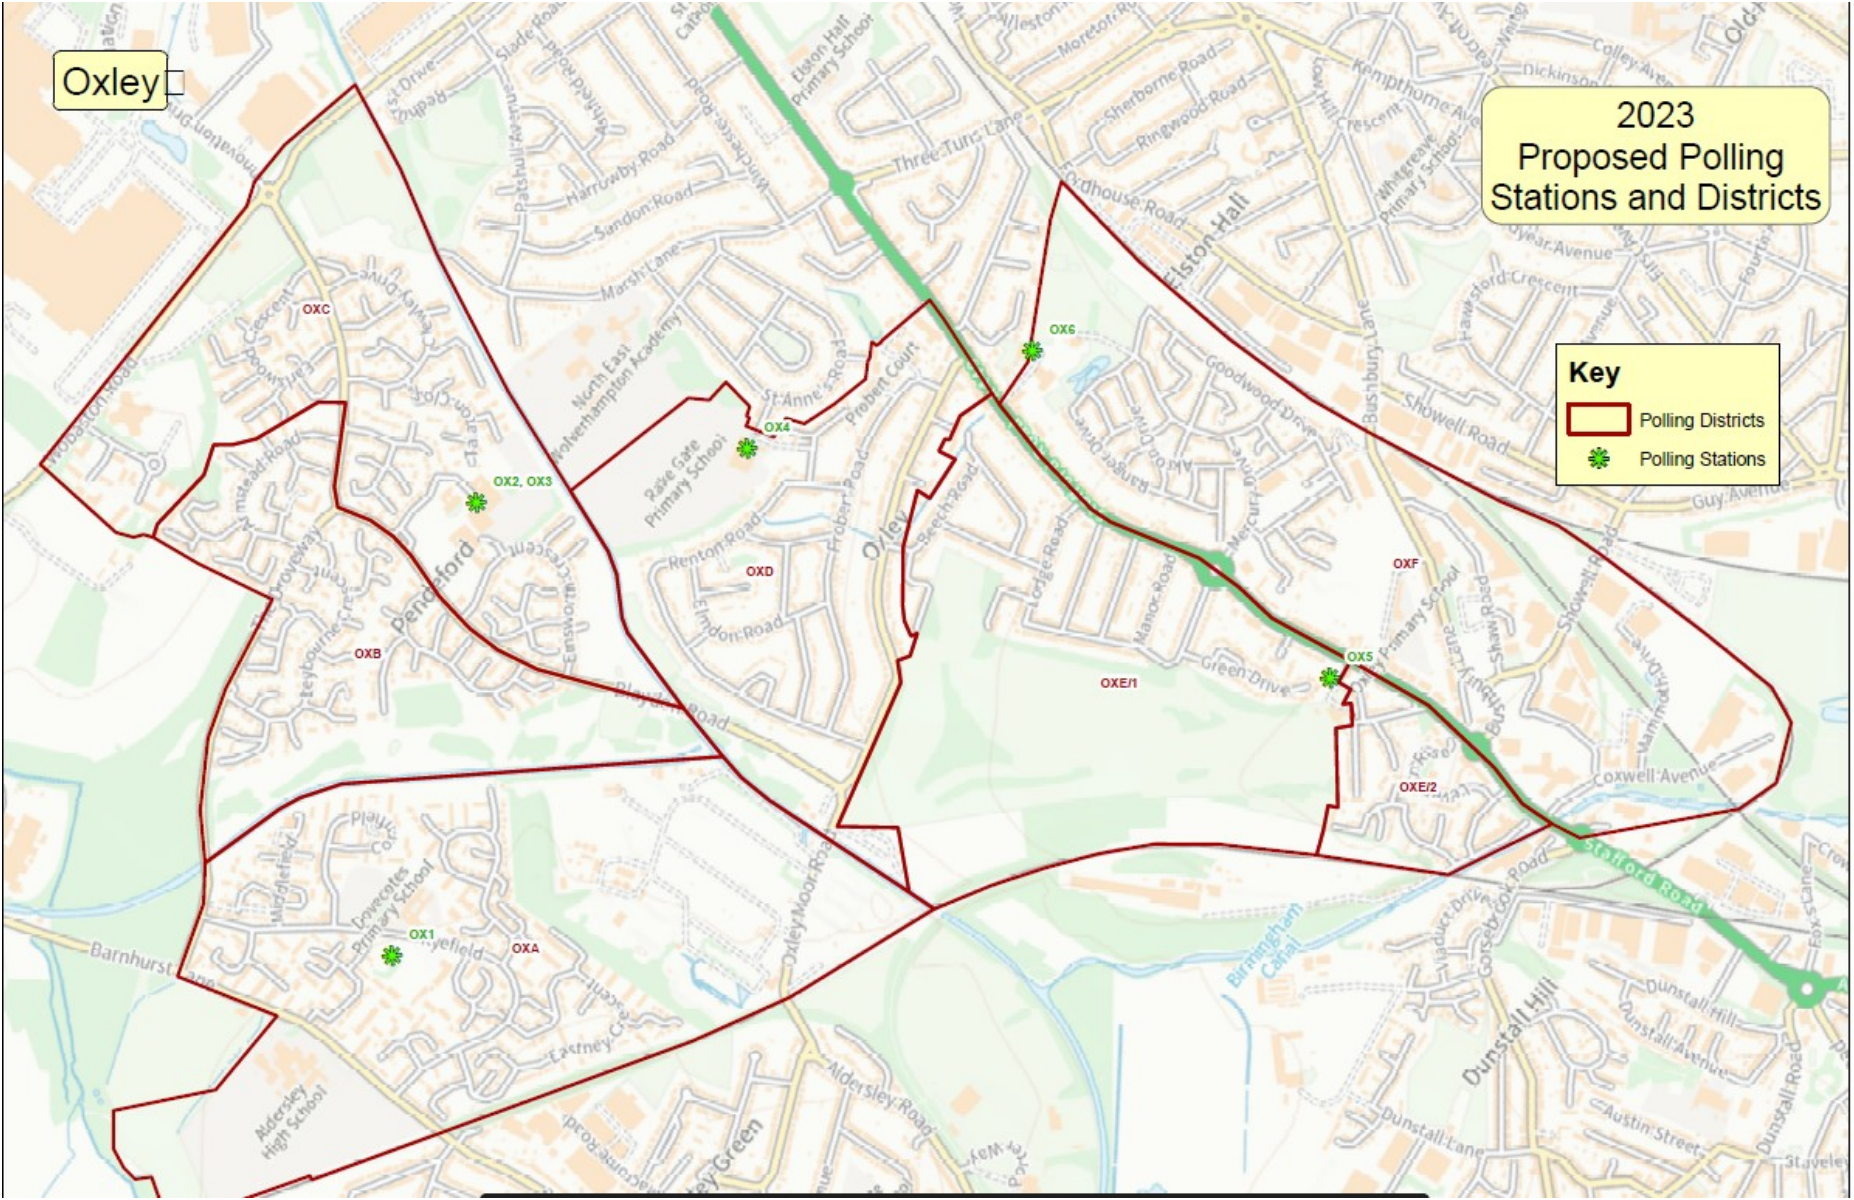

Oxley

2023 Proposed Polling Stations and Districts

Key

- Polling Districts
- Polling Stations