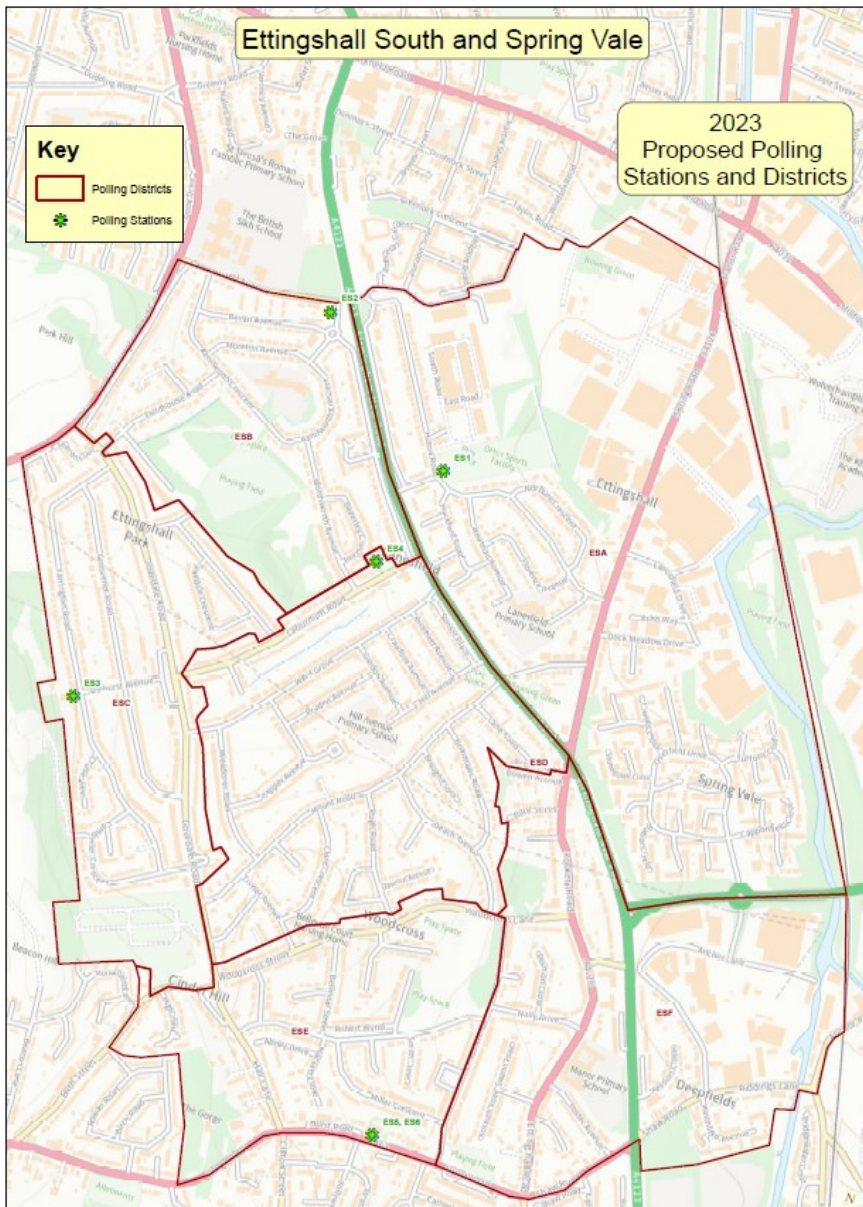

Ettingshall South and Spring Vale

2023 Proposed Polling Stations and Districts

Key

- Polling Districts
- Polling Stations