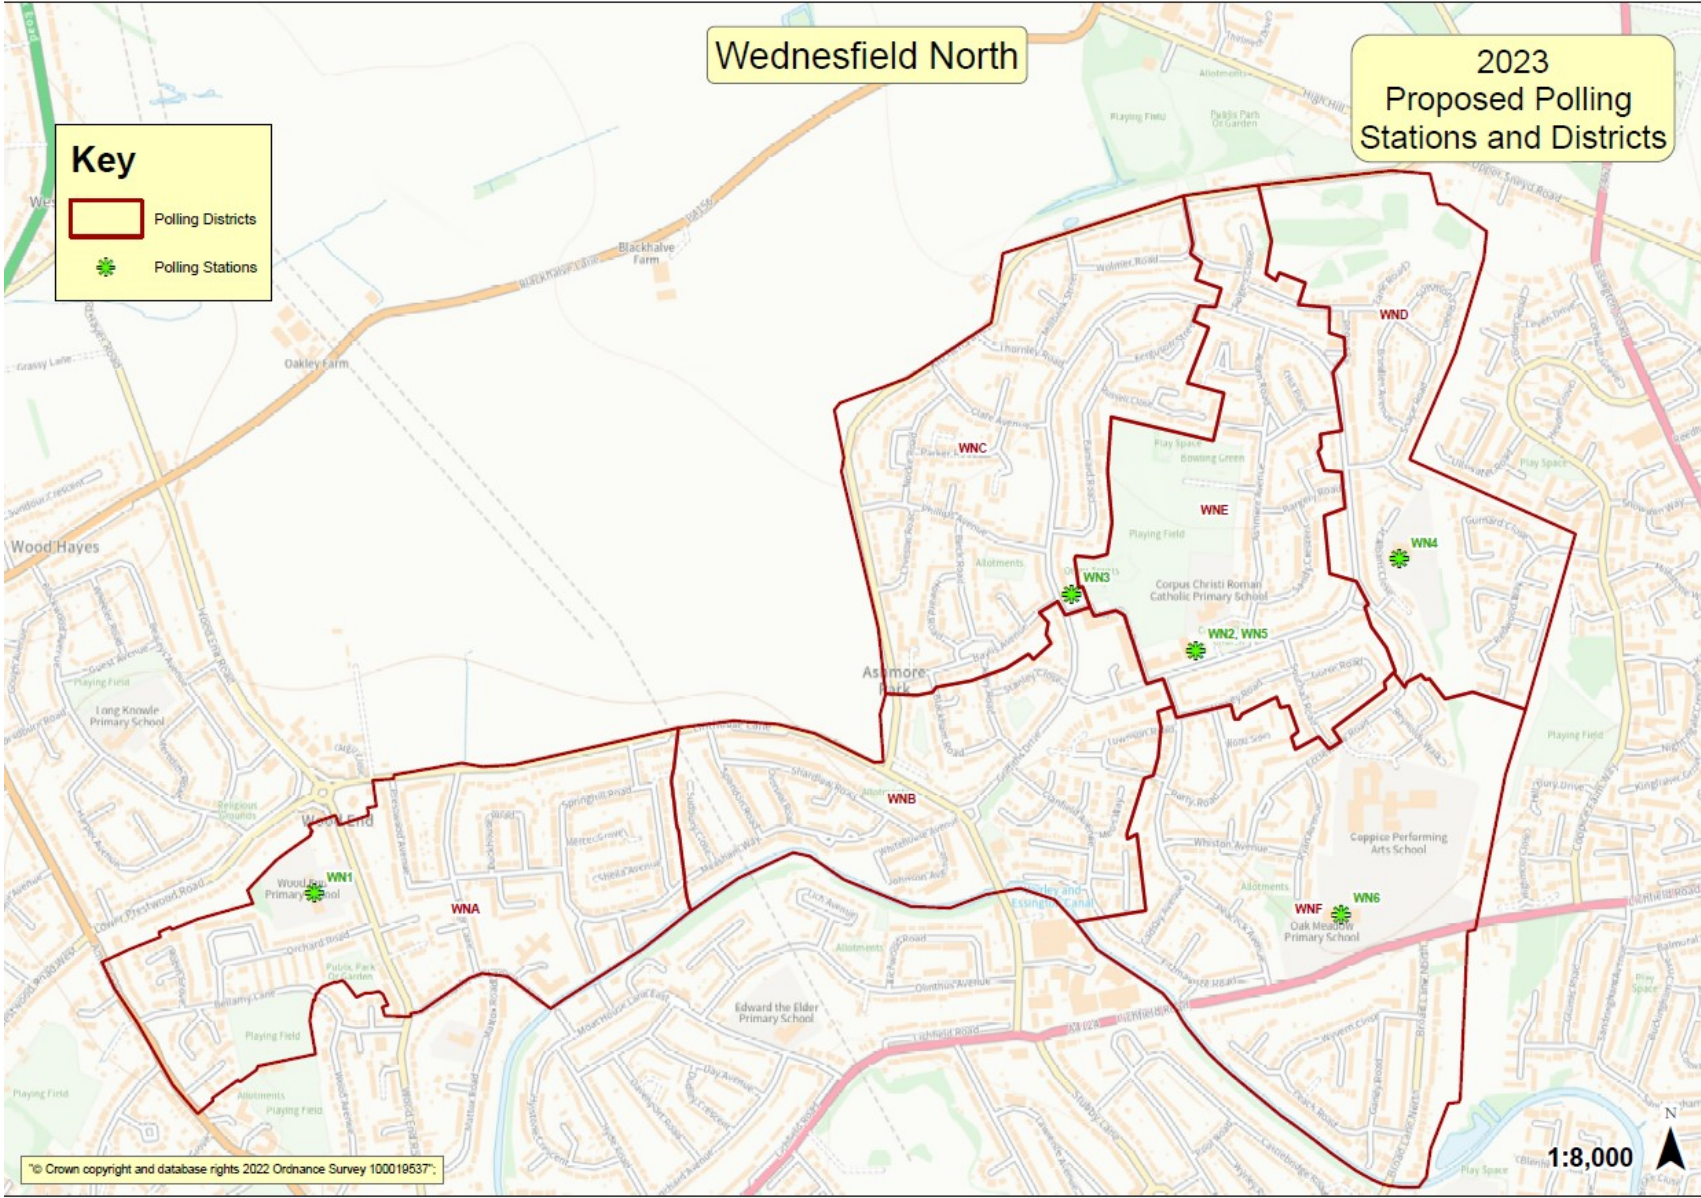

Wednesfield North

2023 Proposed Polling Stations and Districts

Key

- Polling Districts
- Polling Stations

© Crown copyright and database rights 2022 Ordnance Survey 100019637

1:8,000