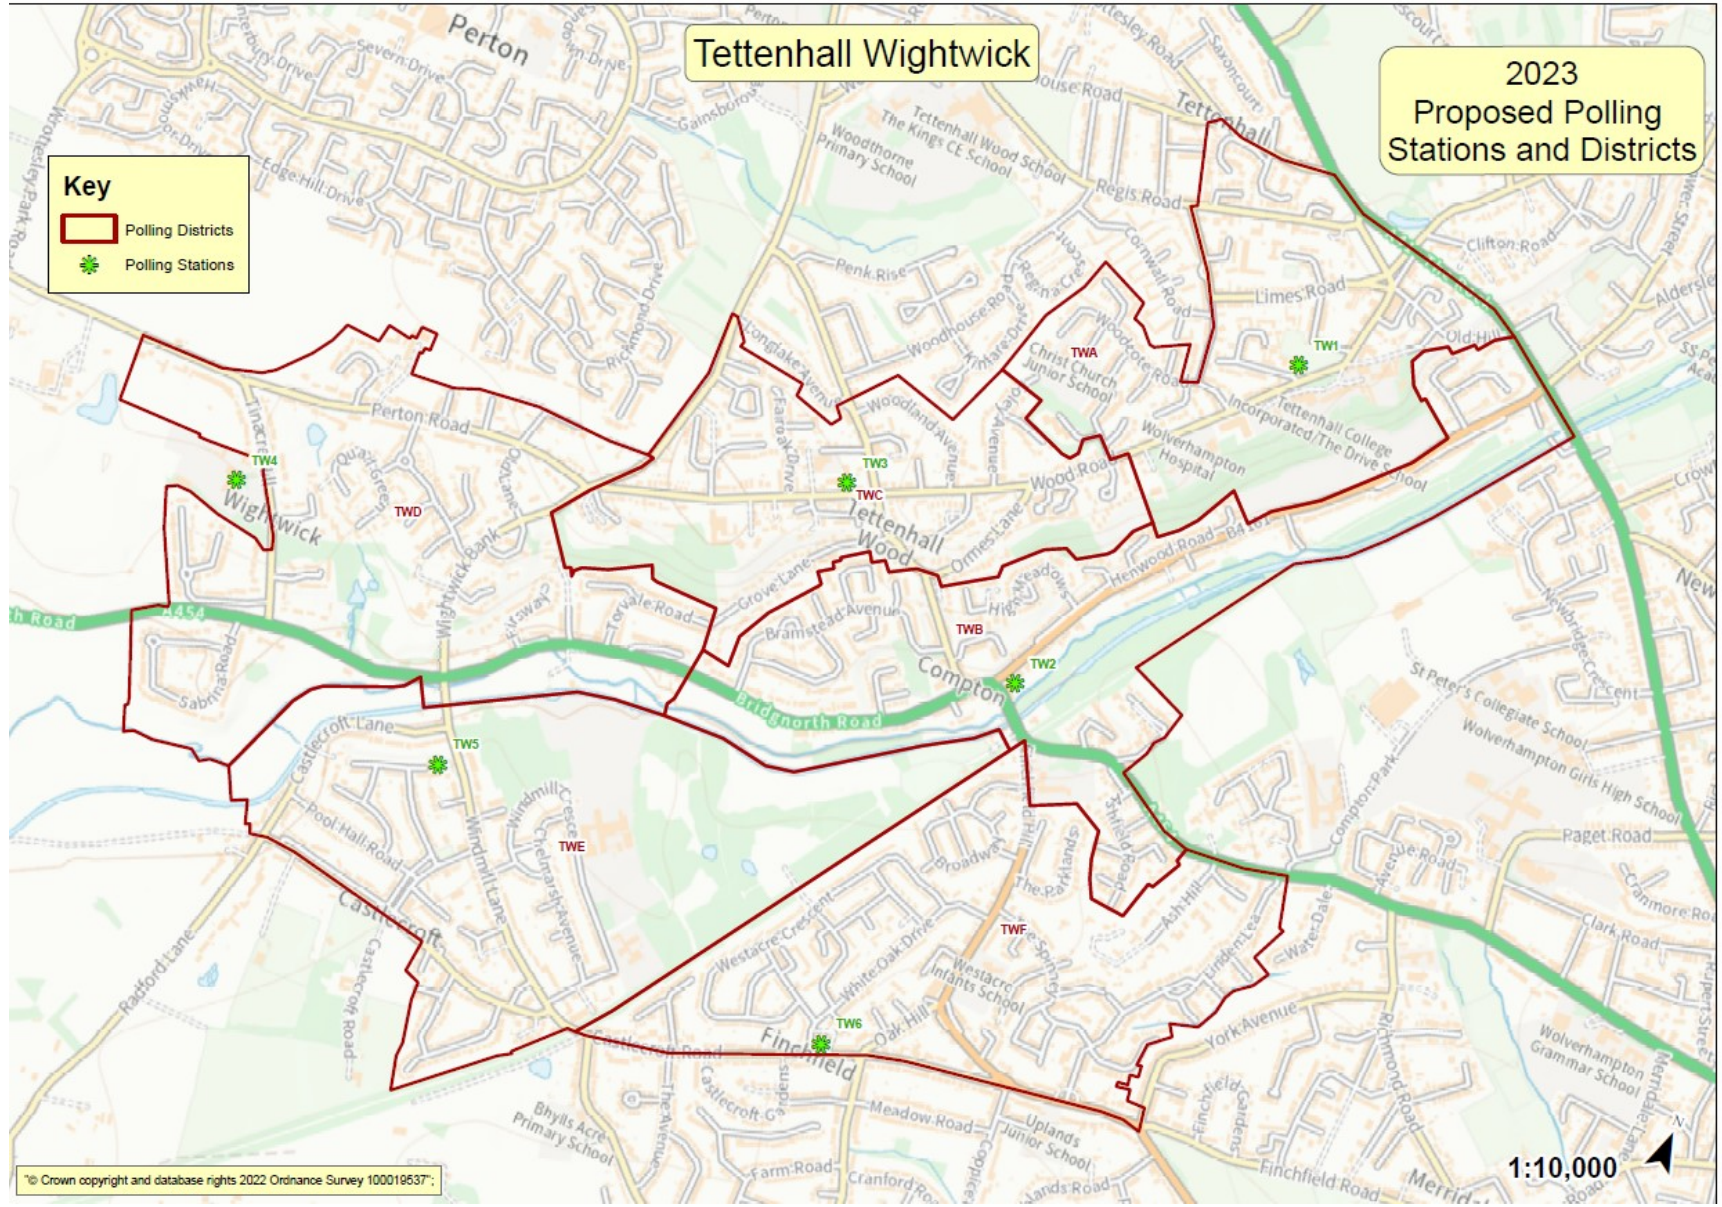

Tettenhall Wightwick

2023
Proposed Polling
Stations and Districts

Key

- Polling Districts
- Polling Stations

© Crown copyright and database rights 2022 Ordnance Survey 100019637.

1:10,000