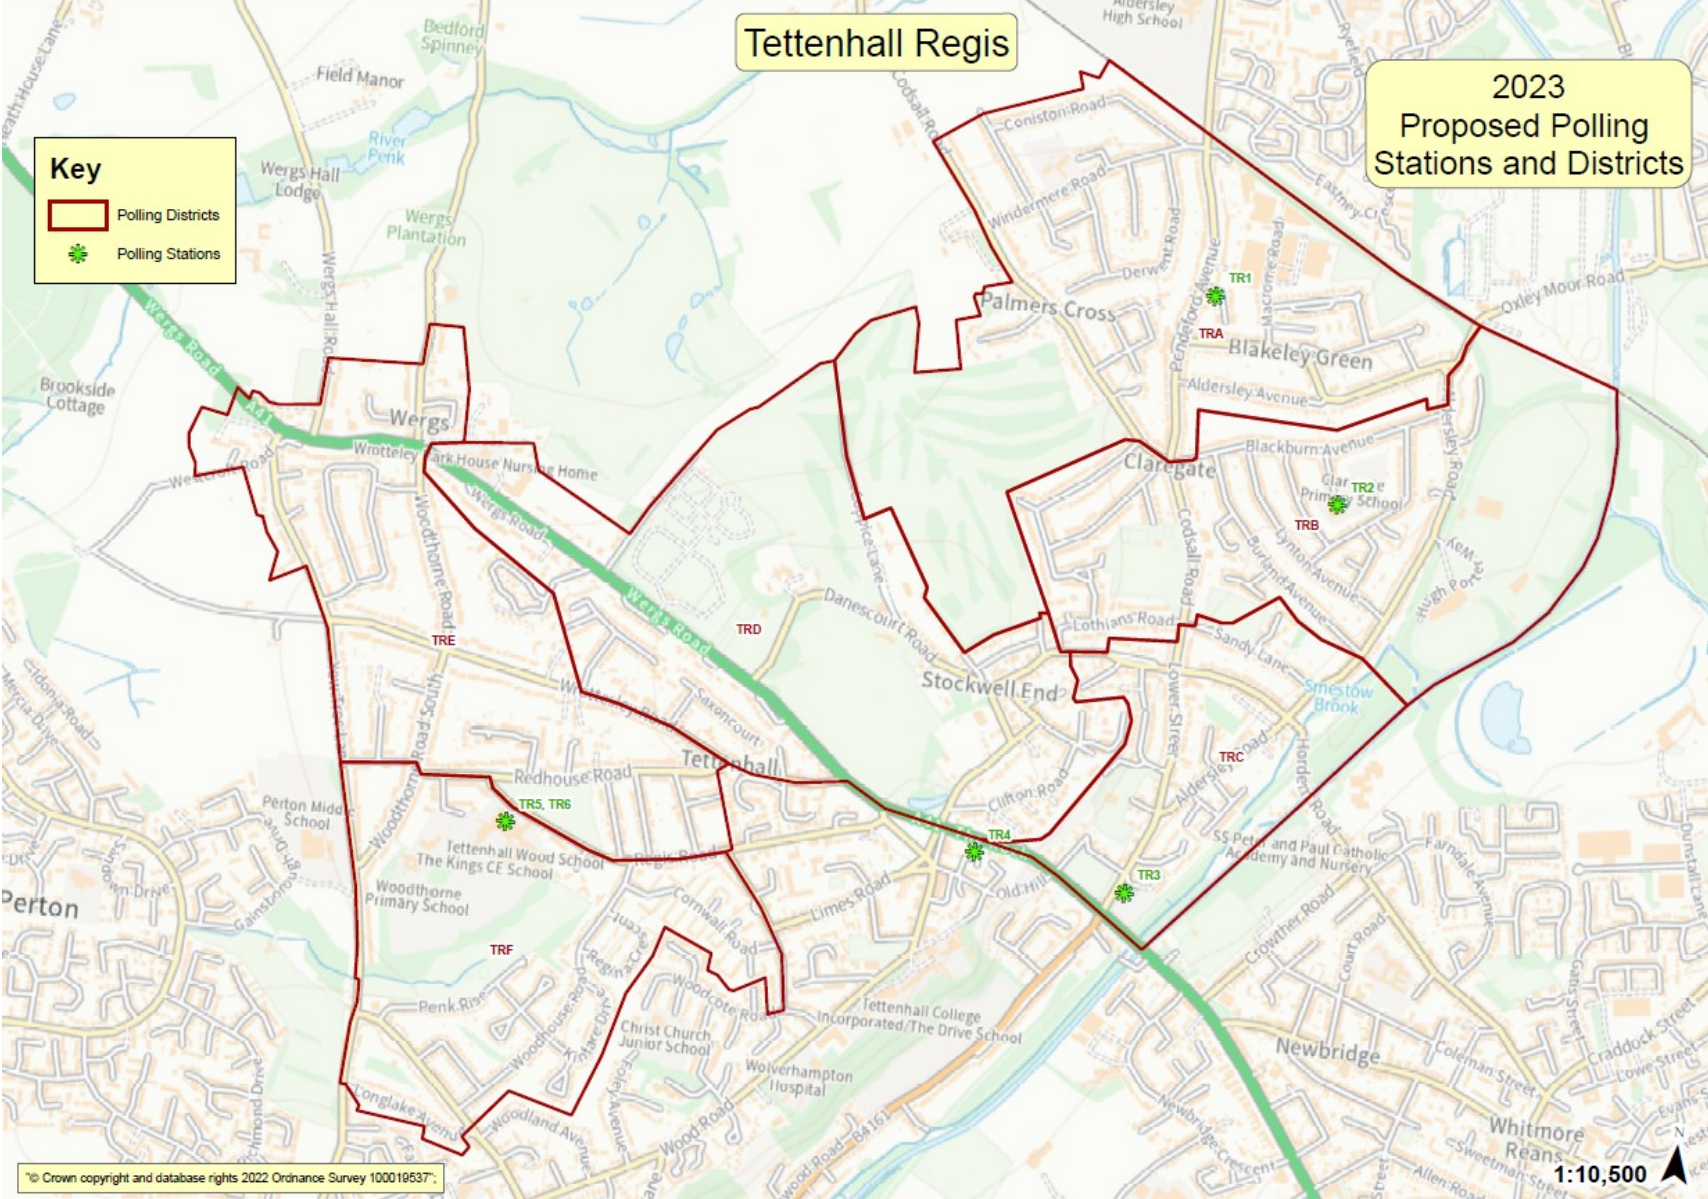

Tettenhall Regis

2023 Proposed Polling Stations and Districts

Key

- Polling Districts
- Polling Stations

© Crown copyright and database rights 2022 Ordnance Survey 100019637

1:10,500