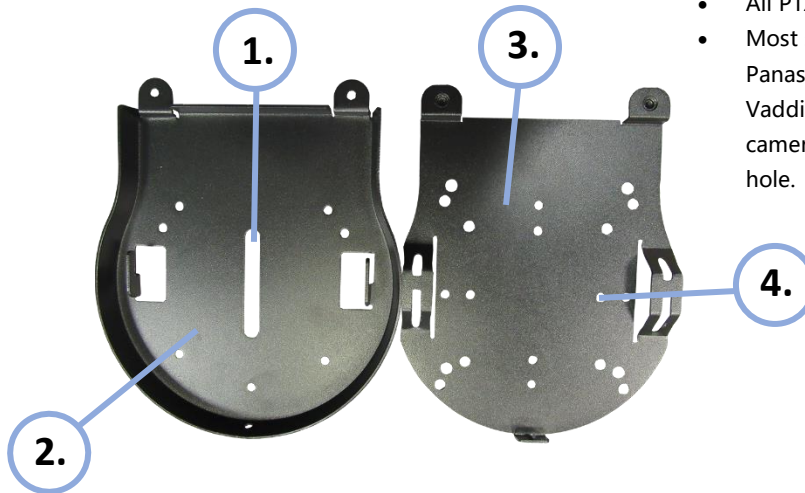

Model Number:

PT-CM-1-BK / PT-CM-1-WH

PTZOptics

Small Universal Ceiling Mount

Mounts directly to ceiling with supplied hardware.

Also mounts directly to:

- U.S. Single gang device box
- U.S. 4" square, round, or octagonal junction box
- European single gang box (any with 60mm hole pattern)
- Universally compatible with any camera with 1/4-20 mounting interface
- Mounting hardware included

This Universal Ceiling Mount was designed specifically as an ideal way to ceiling mount PTZ cameras. Constructed from heavy gauge steel, this mount comes with a 10-year manufacturer warranty.

Compatibility

- All PTZOptics Cameras
- Most small based SONY, Panasonic, Cisco, Polycom, Vaddio, HuddleCamHD, or other camera with a 1/4-20 mounting hole.

1. Slot for 1/4-20

Secures camera to mount

2. Universal Camera Bracket

What's in the Box
Universal Camera Mount – 2 piece
Mounting Hardware:
(1) 1/4-20 x 3/8" camera mounting screw
(1) 1/4" flat washers
(3) M3 x 6mm safety screw
(2) #6-32 x 1" U.S. box mounting screw
(2) #8-32 x 1" U.S. box mounting screw
(2) M3.5 x 25mm European box mounting screws
(2) #10 x 1-1/4" pan head screw
(2) #10 – 12 x 1" conical plastic anchor