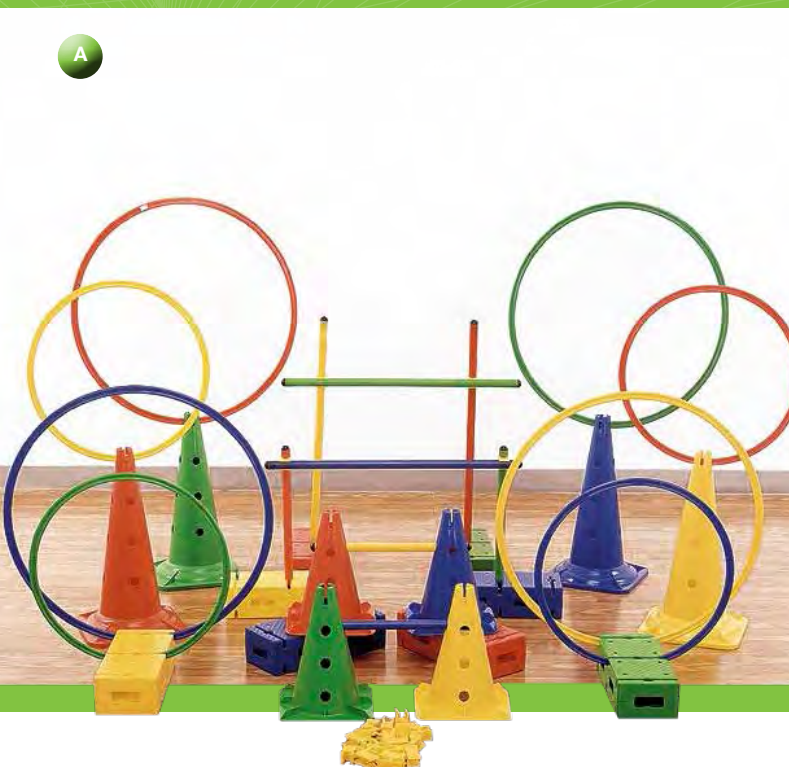

Sizes: S, M, L, XL

CF-CMPS1 \$39.99/pair

**A. RAGE® OBSTACLE COURSE SET**

Tough and heavy enough to use outside with no-slip suction cup feet. Comes in assorted bright primary colors. Includes: 8 bricks, 12 universal bar clips, 12 hoop to pole connectors, 4-15½" dia. flat hoops, 4-19½" dia. flat hoops, 4 short bars, 4 long bars, 4-21" cones, and 4-13" cones. Import.

CF-30001 \$189.00

**B. RAGE® AGILITY LADDER**

Develop quickness, agility, coordination, and balance. Lightweight and portable, the RAGE® Agility Ladder features adjustable slats that vary the size of the grid to fit both smaller and larger students. Slats are specially designed to lie flat in order to prevent tripping. The ladder measures 10 yd(l) x 20"(w) and separates quickly into two 5 yd sections with the quick release buckle. Includes ladder, 20 slats, carry bag for storage and drill guide. Import.