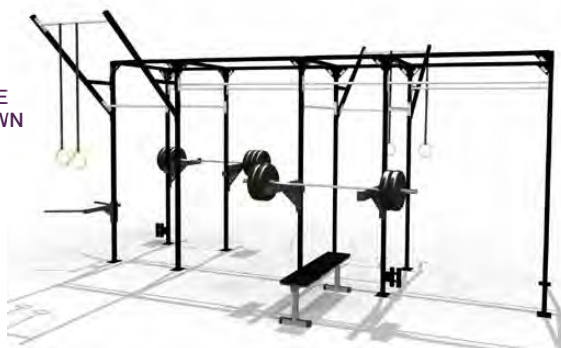

CHECK OUT THE RAGE® FITNESS APP

- Workout of the Day or Randomizer
- Create, time and track your workouts
- Stay motivated and workout anywhere
- Free Customized Clock

Available now - ragefitness.com