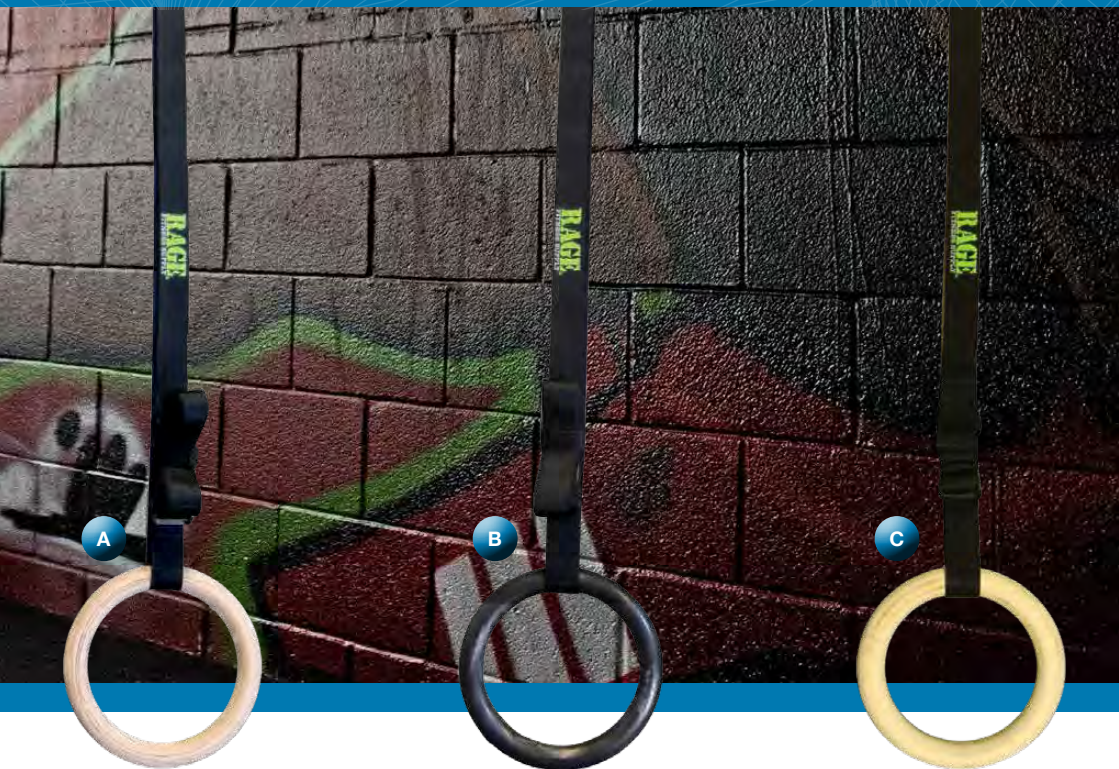

877.660.RAGE(7243)

DID YOU KNOW?

Gibson Athletic, RAGE® Fitness' sister company, has been making superior-quality wood rings for gymnasts for more than 40 years.

RAGE® Fitness offers the most options for gymnastics ring sets - competitive, recreational and home use. Ask about our spring-loaded competitive ring sets used by elite gymnasts. Comes in pairs. Made in the USA.

FIG Wood Rings 1.10" dia.	CF-RN000	$59.99/pair
FAT Wood Rings 1.25" dia.	CF-RN001	$59.99/pair
FIG Plastic Rings	CF-26400	$35.99/pair

RAGE® QUICK RELEASE STRAPS

Our most popular strap comes in 7.5" length, with a 1.5" double grip cam buckle which provides a secure adjustable ring strap. Sold in pairs. Made in the USA.
CF-RN010 $49.99/pair

RAGE® CEILING MOUNT PARACHUTE BUCKLES

Super strong ring strap accommodates fitness facilities and athletes requiring a high ceiling mount. The buckle provides a secure adjustable loop to hold rings. Each strap has a total length of 16'. Sold in pairs. Made in the USA.
CF-RN016 $49.99/pair

A. RAGE® WOOD RING SET

see pg. 4

These multi-laminated, hardwood rings meet the international gymnastics standards of 1.1" and are the preferred choice of elite athletes all over the world. With a break strength over 1,000 lb, they are some of the strongest wood rings available. Made in the USA.

Ceiling Mount Parachute Buckle Ring Set with 16' straps	CF-RN500	$109.99
Quick Release Buckle 7.5' straps	CF-RN501	$89.99

B. RAGE® PLASTIC RING SET

Extremely durable and cost effective alternative to traditional wood rings. The perfect choice for athletes looking to train outside in the elements or indoors. Made with a superior break strength of 4,500 lb per ring. Made in the USA.

Ceiling Mount Parachute Buckle Ring Set with 16' straps	CF-RN200	$89.99
Quick Release Buckle 7.5' straps	CF-RN201	$69.99

C. RAGE® FAT WOOD RING SET

Made with the same superior RAGE® quality you have come to expect, but with a thicker 1.25" diameter for secure gripping. Made in the USA.

Ceiling Mount Parachute Buckle Ring Set with 16' straps	CF-RN502	$109.99
Quick Release Buckle 7.5' straps	CF-RN503	$89.99

FIG = 1.10" DIAMETER

FAT = 1.25" DIAMETER