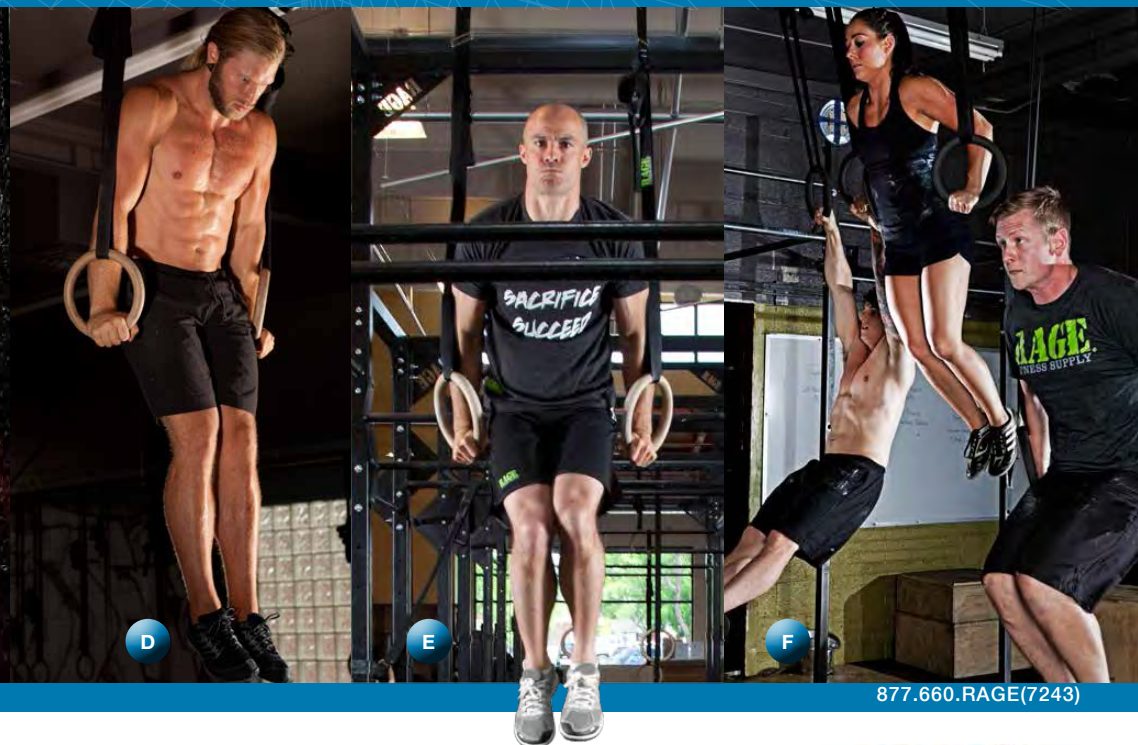

877.660.RAGE(7243)

DID YOU KNOW?

Gibson Athletic, RAGE® Fitness' sister company, has been making superior-quality wood rings for gymnasts for more than 40 years.

RAGE® Fitness offers the most options for gymnastics ring sets - competitive, recreational and home use. Ask about our spring-loaded competitive ring sets used by elite gymnasts. Comes in pairs. Made in the USA.

FIG Wood Rings 1.10" dia.	CF-RN000	$59.99/pair
FAT Wood Rings 1.25" dia.	CF-RN001	$59.99/pair
FIG Plastic Rings	CF-26400	$35.99/pair

RAGE® QUICK RELEASE STRAPS

Our most popular strap comes in 7.5" length, with a 1.5" double grip cam buckle which provides a secure adjustable ring strap. Sold in pairs. Made in the USA.
CF-RN010 $49.99/pair

RAGE® CEILING MOUNT PARACHUTE BUCKLES

Super strong ring strap accommodates fitness facilities and athletes requiring a high ceiling mount. The buckle provides a secure adjustable loop to hold rings. Each strap has a total length of 16'. Sold in pairs. Made in the USA.
CF-RN016 $49.99/pair

A. RAGE® WOOD RING SET

see pg. 4

These multi-laminated, hardwood rings meet the international gymnastics standards of 1.1" and are the preferred choice of elite athletes all over the world. With a break strength over 1,000 lb, they are some of the strongest wood rings available. Made in the USA.

Ceiling Mount Parachute Buckle Ring Set with 16' straps	CF-RN500	$109.99
Quick Release Buckle 7.5' straps	CF-RN501	$89.99

B. RAGE® PLASTIC RING SET

Extremely durable and cost effective alternative to traditional wood rings. The perfect choice for athletes looking to train outside in the elements or indoors. Made with a superior break strength of 4,500 lb per ring. Made in the USA.

Ceiling Mount Parachute Buckle Ring Set with 16' straps	CF-RN200	$89.99
Quick Release Buckle 7.5' straps	CF-RN201	$69.99

C. RAGE® FAT WOOD RING SET

Made with the same superior RAGE® quality you have come to expect, but with a thicker 1.25" diameter for secure gripping. Made in the USA.

Ceiling Mount Parachute Buckle Ring Set with 16' straps	CF-RN502	$109.99
Quick Release Buckle 7.5' straps	CF-RN503	$89.99

FIG = 1.10" DIAMETER

FAT = 1.25" DIAMETER