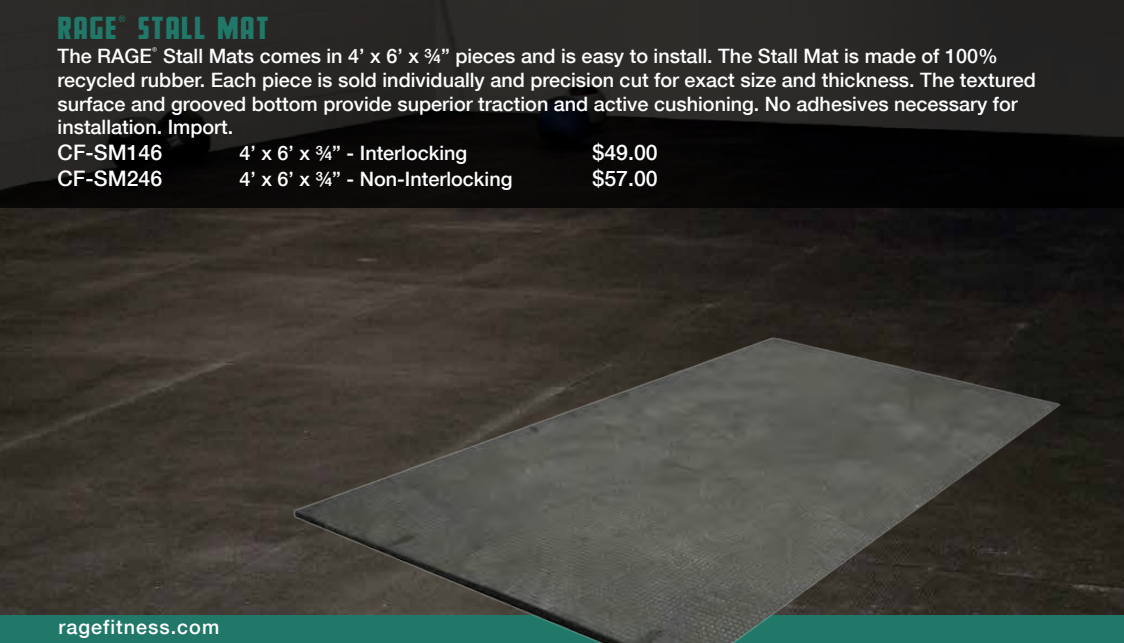

RAGE® STALL MAT

The RAGE® Stall Mats comes in 4' x 6' x 3/4" pieces and is easy to install. The Stall Mat is made of 100% recycled rubber. Each piece is sold individually and precision cut for exact size and thickness. The textured surface and grooved bottom provide superior traction and active cushioning. No adhesives necessary for installation. Import.

CF-SM146	4' x 6' x 3/4" - Interlocking	$49.00
CF-SM246	4' x 6' x 3/4" - Non-Interlocking	$57.00

ragefitness.com

RAGE® LANDING MAT

Custom-designed to absorb the impact and force from work on rings, climbing ropes, or other aerial movements. Encased in 18 oz coated vinyl, topped with nylon mesh material and filled with polyfoam. Mat folds to increase or decrease thickness and desired padding. Made in the USA.

CF-MA408/12	4' x 8' x 4" - folding	$330.00
CF-MA510/12	5' x 10' x 4" - folding	$525.00
CF-MA408/20	4' x 8' x 8" - folding	$440.00
CF-MA510/20	5' x 10' x 8" - folding	$690.00