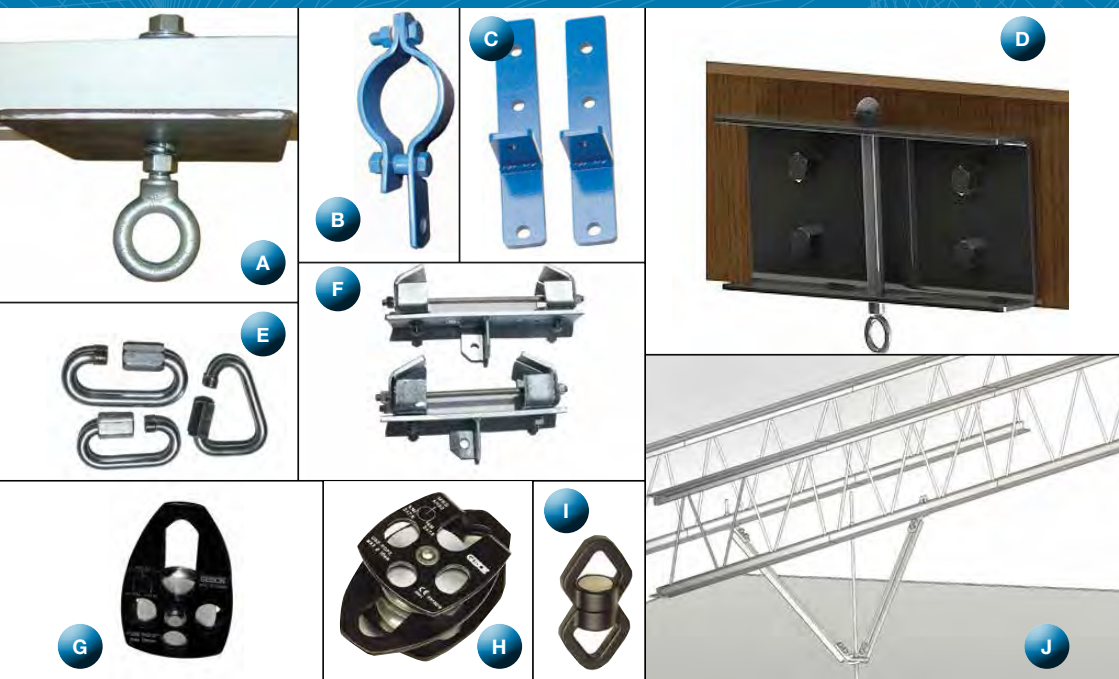

Ceiling Mount Parachute Buckle Ring Set with 16' straps	CF-RN502	\$109.99
Quick Release Buckle 7.5' straps	CF-RN503	\$89.99

FIG = 1.10" DIAMETER

FAT = 1.25" DIAMETER

**RAGE® BAR STRAPS**

Enables the athlete to create a loop over pull-up bars and other structures to hang the gymnastic rings and climbing ropes. Break strength is over 3,000 lb. Sold in pairs. Made in the USA.  
CF-10010 \$6.99/pair

ragefitness.com

877.660.RAGE(7243)

**A. TRUSS/JOIST CLAMP**

RN-00420 \$69.99

**B. PIPE CLAMP**RN-00312 3" - 3 1/2" \$69.99  
RN-00412 4" - 4 1/2" \$79.99**C. WOODEN BEAM CLAMP**

RN-00403 \$69.99

**D. WOODEN BEAM CLAMP W/ EYE BOLT**