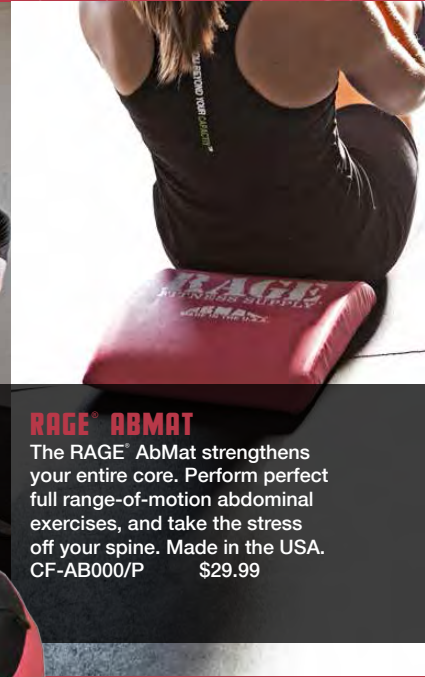

**RAGE® KETTLEBELL**

Improve your conditioning, speed and power. The strong steel handle is polished with a flawless finish for smooth handling and easy gripping. Easy to grip handle has a diameter of 1 1/4". Precisely balanced for the ultimate stability during tough workouts. Import.

CF-KB008/P 8 kg \$65.00

**RAGE® R2 TRAINING ROPE**

This rope features an adjustable cord that allows you to customize your rope for your height. Our patented speed-bearing handle provides less friction and precise movements. Made in the USA.

CF-R200P/S \$24.99

14 LB MEDICINE BALL

**RAGE® MEDICINE BALL**

RAGE® Medicine Balls are essential products for any strength and conditioning program. Made with heavy-duty 18 oz vinyl and a standard diameter of 14". RAGE® Medicine Balls are 100% hand crafted using recycled materials in Denver, CO. We are extremely proud to offer one of the highest quality medicine balls on the market. Made in the USA.

CF-MB014/P 14 lb \$89.99  
CF-MB020/P 20 lb \$99.99

**RAGE® ABMAT**

The RAGE® AbMat strengthens your entire core. Perform perfect full range-of-motion abdominal exercises, and take the stress off your spine. Made in the USA.