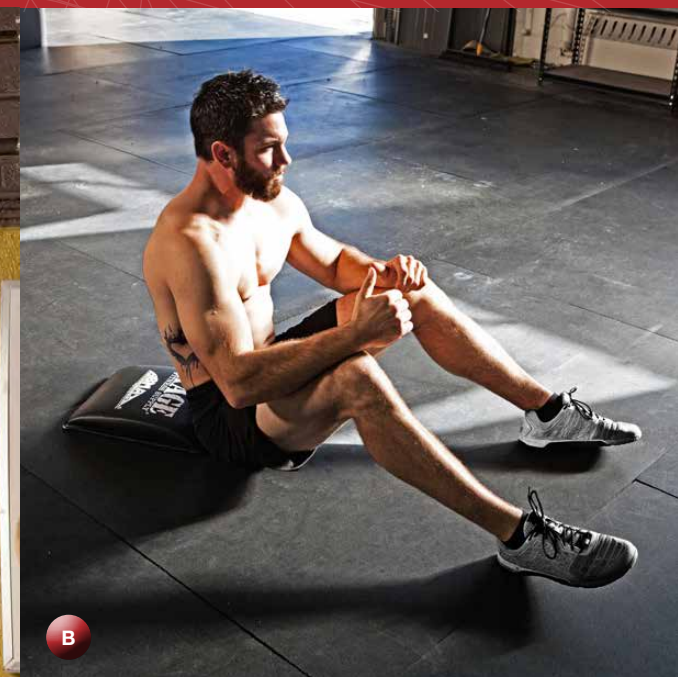

CF-FR218	18" x 6"	\$26.99
CF-FR236	36" x 6"	\$44.99

877.660.RAGE(7243)

**RAD ROLLER**

The RAD Roller is one of the most functional massage and release tools ever designed. Compact, portable and precise enough to target almost every muscle in your body. Import.