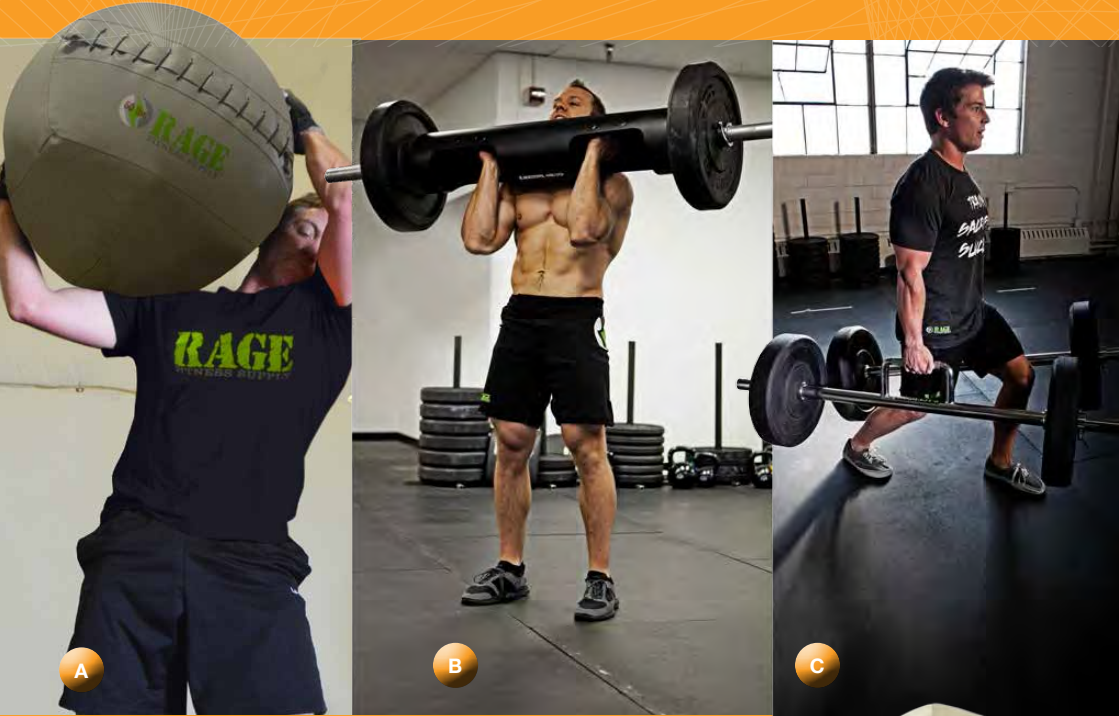

A. RAGE® HIGHLAND ATLAS BALL

The Highland Atlas Ball is constructed with 22 oz vinyl, 70" in circumference and 22" in diameter. Hand crafted in the USA and built to withstand high velocity impacts, this ball has a recycled rubber and fiber core that gives it a firm, high quality feel. Made in the USA.

CF-MB050	50 lb	$149.99
CF-MB100	100 lb	$199.99
CF-MB150	150 lb	$249.99

B. RAGE® STRONGMAN LOG

One the toughest strongman tools available. The RAGE® Strongman Log is a specialized tool for training. The neutral grip reduces stress on the shoulders without inhibiting strength or power. Presses, cleans, jerks, squats and rows; the versatility is phenomenal. 9" of loadable end space on the 33 kg log, and 13½" of loadable space on the 50 kg log. Import.

CF-SML33	73 lb/33 kg	$325.00
CF-SML44	97 lb/44 kg	$395.00

C. RAGE® FARMER'S WALK HANDLES

Train your grip, core and lower body with the RAGE® Farmer's Walk Handles. Constructed with 1.97" steel tube, these bars will work with bumpers or cast-iron plates. Zinc finish for indoor or outdoor use, 11½" of space for loading plates to bar ends, 60" in total length, and a combined weight of 69 lb. Sold in pairs. Import.

CF-FCB00 $199.99/pair

RAGE® GYM HAMMER

A hammer designed for strength, endurance and fitness. The RAGE® Gym Hammer is ideal if you like extreme strength training; it is typically used for slams. Center is smooth to allow swinging motion. Safer than using a regular sledge hammer. Solid weld design. The handle is 1½" diameter and 3' long. The bottom of the handle has an 8½" of a diamond pattern in the knurl. Hammer head size varies with weight. Import.

CF-GH020	20 kg	$175.00
CF-GH030	30 kg	$265.00

RAGE® WRIST SUPPORTS