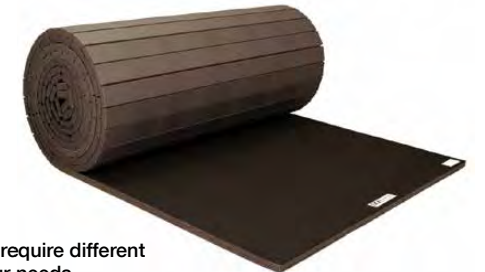

RAGE® STALL MAT

The RAGE® Stall Mats comes in 4' x 6' x 3/4" pieces and is easy to install. The Stall Mat is made of 100% recycled rubber. Each piece is sold individually and precision cut for exact size and thickness. The textured surface and grooved bottom provide superior traction and active cushioning. No adhesives necessary for installation. Import.

CF-SM146	4' x 6' x 3/4" - Interlocking	$49.00
CF-SM246	4' x 6' x 3/4" - Non-Interlocking	$57.00

ragefitness.com

RAGE® LANDING MAT

Custom-designed to absorb the impact and force from work on rings, climbing ropes, or other aerial movements. Encased in 18 oz coated vinyl, topped with nylon mesh material and filled with polyfoam. Mat folds to increase or decrease thickness and desired padding. Made in the USA.

CF-MA408/12	4' x 8' x 4" - folding	$330.00
CF-MA510/12	5' x 10' x 4" - folding	$525.00
CF-MA408/20	4' x 8' x 8" - folding	$440.00
CF-MA510/20	5' x 10' x 8" - folding	$690.00

RAGE® TUMBLING MAT

Constructed with 1' or 2' wide panels that fold according to style for easy storage and portability. Inside filler is 1 3/8" thick x-link. Cover is made of 18 oz reinforced nylon and vinyl for long-lasting durability. The mat surface is textured for positive footing and balance. All seams are sewn with Dacron thread, to maintain integrity under the most demanding use. 2" wide Velcro fasteners are on each end, so mats may be joined securely end to end for physical fitness training. Also available with Velcro on all four sides for larger mat areas. Multiple colors available. Made in the USA.