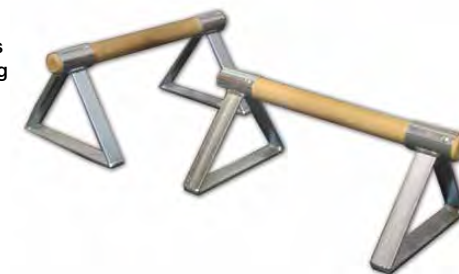

RAGE® PEG BOARD

A multi-purpose unit for climbing and stretching. Made with high quality hardwood. Includes four 1 1/2" diameter poplar wood pegs. Made in the USA.

MS-00123 30" x 30" $349.00
MS-00124 15" x 60" $349.00

INNOVATIVE WORKOUT APP FROM RAGE® FITNESS

- Workout of the Day or Randomizer
- Create, time and track your workouts
- Stay motivated and workout anywhere

Available now - ragefitness.com