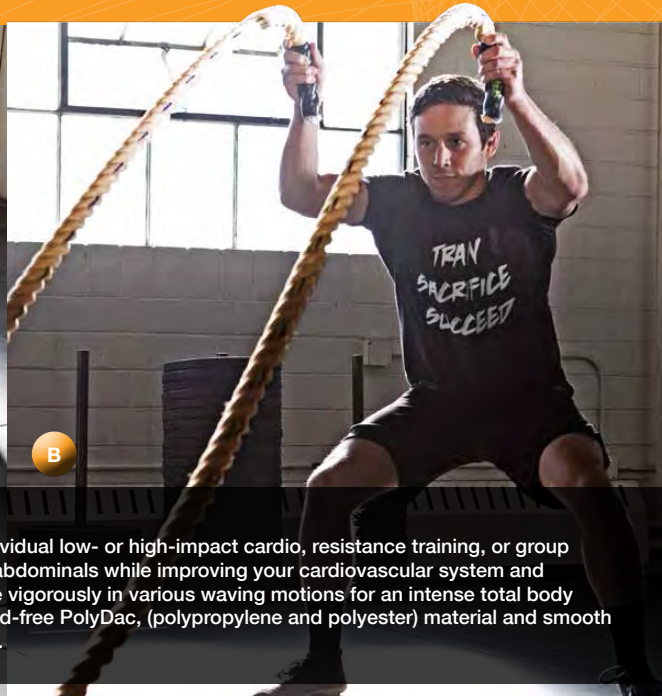

### RAGE® CONDITIONING ROPES

RAGE® Conditioning Ropes are ideal for individual low- or high-impact cardio, resistance training, or group activities. Work your arms, back, legs, and abdominals while improving your cardiovascular system and promoting lean muscle mass. Whip the rope vigorously in various waving motions for an intense total body workout. Constructed with ultra-strong shred-free PolyDac, (polypropylene and polyester) material and smooth secure poly-boot handles. Made in the USA.