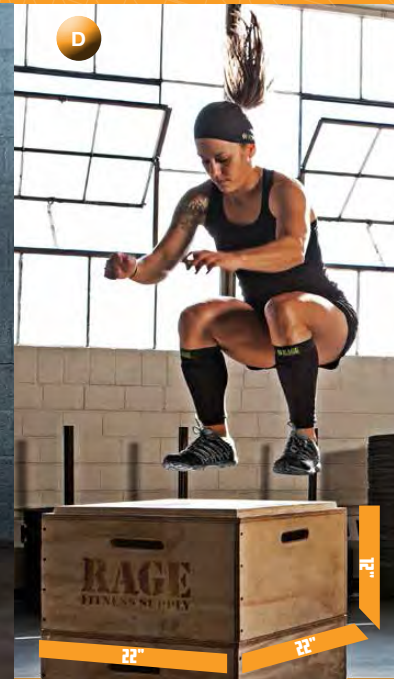

A

ragefitness.com

B

C

D

E

877.660.RAGE(7243)

A. RAGE® R1 SPEED ROPE

Designed and tested to outperform any other jump rope available. The R1 Speed Rope has an ergonomically-designed handle that eliminates friction. Outstanding durability and unmatched speed in competitive categories. Additional features of the rope include: a height adjustable cord with a vinyl coating and technically superior speed bearings to ensure fluid and precise movement at high speeds. Made in the USA.

CF-R100C/S $29.99

B. RAGE® R2 TRAINING ROPE

see pg. 4

The RAGE® R2 Training Rope is the perfect rope for a wide range of activities and fitness levels. Similar to the RAGE® R1 Speed Rope, this rope also comes equipped with an adjustable cord. The patented speed-bearing handle provides frictionless handling as well as enhancing accuracy. Made in the USA.

CF-R2000/S Green $24.99
CF-R2000/O Orange $24.99

C. RAGE® PLYO CUBE

Get the advantage of three plyo boxes in one. With larger dimensions (20" x 24" x 30") this cube is made with our signature puzzle design for easy assembly. No glue necessary. Ship flat design saves time and money. Made in the USA.

CF-PB030/C $159.99

D. RAGE® STACKABLE PLYO BOX

Our revolutionary design is engineered to stack vertically and securely with our signature puzzle design. Perfect for beginners and advanced athletes. Change the intensity and style of your workout every time. Conveniently stack and store boxes when not in use to conserve space. Dimensions: 22"(l) x 22"(w) x 12"(h). Made in the USA.

CF-PB008/W 8" Plyo Box $75.00
CF-PB012/W 12" Plyo Box $85.00
CF-PB200/W Set: 2-12" & 1-8" $215.00

RAGE® WOODEN PUZZLE PLYO BOX