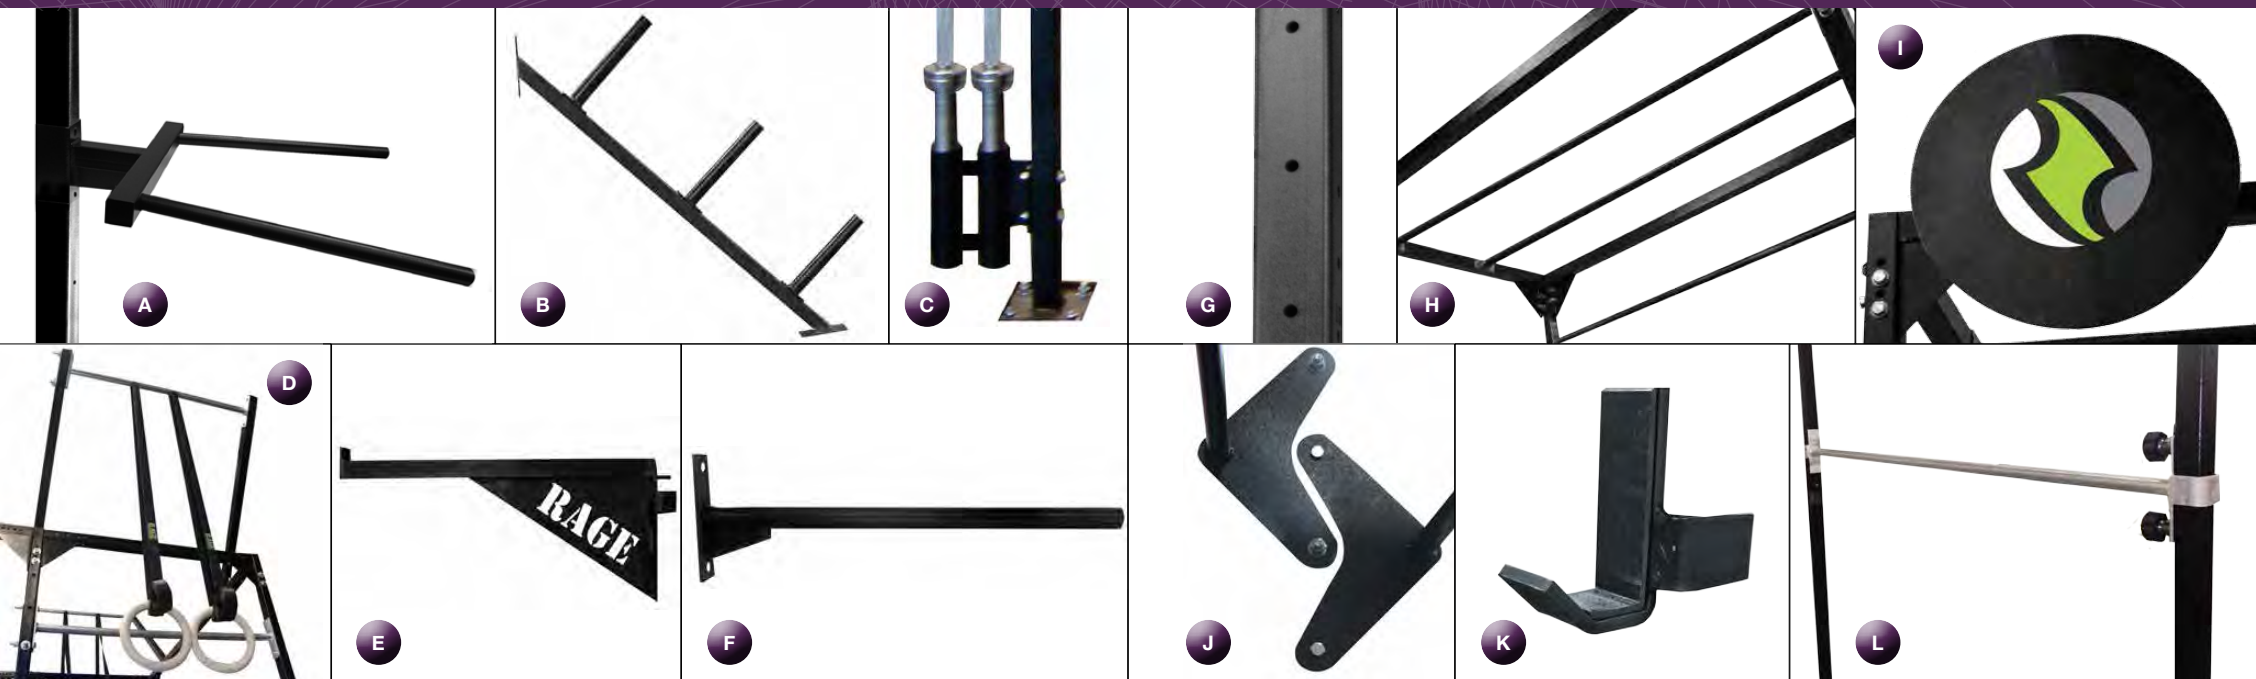

10' Unit

14' Unit

20' Unit

24' Unit

ragefitness.com

877.660.RAGE(7243)

**A. RAGE® DIP STATION**

This multi-functional piece of equipment attaches to any RAGE® Cage and is height adjustable. An essential piece for working multiple muscle groups; such as pectorals, triceps, shoulders and abdominals. Made in the USA.

CF-RC0DS	2" Cage	\$130.00
CF-RC1DS	2" x 3" Cage	\$130.00
CF-RMCDS	3" Cage	\$140.00

**C. RAGE® DOUBLE BARREL BARBELL HOLDER**

A great attachment for those concerned with space restrictions. This cage add-on keeps your barbells close to your cage. Made in the USA.

CF-RC0BH	Universal	\$60.00
----------	-----------	---------

**E. RAGE® SPOTTER ARMS**

Constructed with 2" – 11g steel and attaches to our RAGE® Cage uprights. Spotter Arms facilitate confidence, increase strength, and improve form. Sold in pairs. Made in the USA.