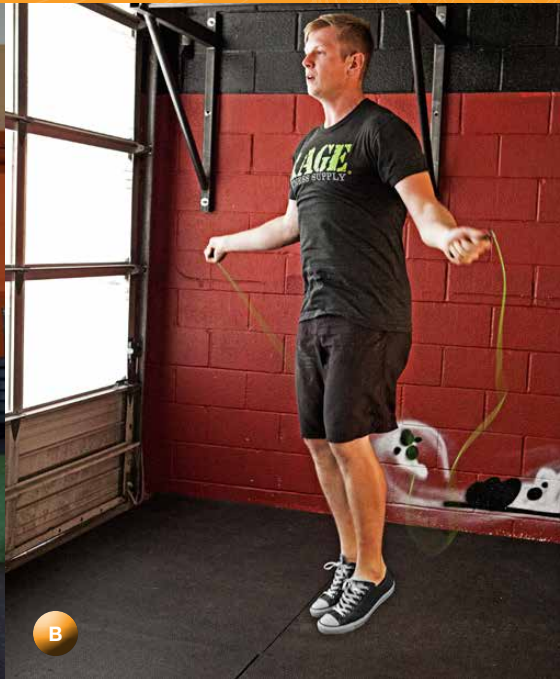

A

ragefitness.com

B

C

D

E

877.660.RAGE(7243)

A. RAGE® R1 SPEED ROPE

Designed and tested to outperform any other jump rope available. The R1 Speed Rope has an ergonomically-designed handle that eliminates friction. Outstanding durability and unmatched speed in competitive categories. Additional features of the rope include: a height adjustable cord with a vinyl coating and technically superior speed bearings to ensure fluid and precise movement at high speeds. Made in the USA.

CF-R100C/S $29.99

B. RAGE® R2 TRAINING ROPE

see pg. 4

The RAGE® R2 Training Rope is the perfect rope for a wide range of activities and fitness levels. Similar to the RAGE® R1 Speed Rope, this rope also comes equipped with an adjustable cord. The patented speed-bearing handle provides frictionless handling as well as enhancing accuracy. Made in the USA.

CF-R2000/S Green $24.99
CF-R2000/O Orange $24.99

C. RAGE® PLYO CUBE

Get the advantage of three plyo boxes in one. With larger dimensions (20" x 24" x 30") this cube is made with our signature puzzle design for easy assembly. No glue necessary. Ship flat design saves time and money. Made in the USA.

CF-PB030/C $159.99

D. RAGE® STACKABLE PLYO BOX

Our revolutionary design is engineered to stack vertically and securely with our signature puzzle design. Perfect for beginners and advanced athletes. Change the intensity and style of your workout every time. Conveniently stack and store boxes when not in use to conserve space. Dimensions: 22"(l) x 22"(w) x 12"(h). Made in the USA.

CF-PB008/W 8" Plyo Box $75.00
CF-PB012/W 12" Plyo Box $85.00
CF-PB200/W Set: 2-12" & 1-8" $215.00

RAGE® WOODEN PUZZLE PLYO BOX