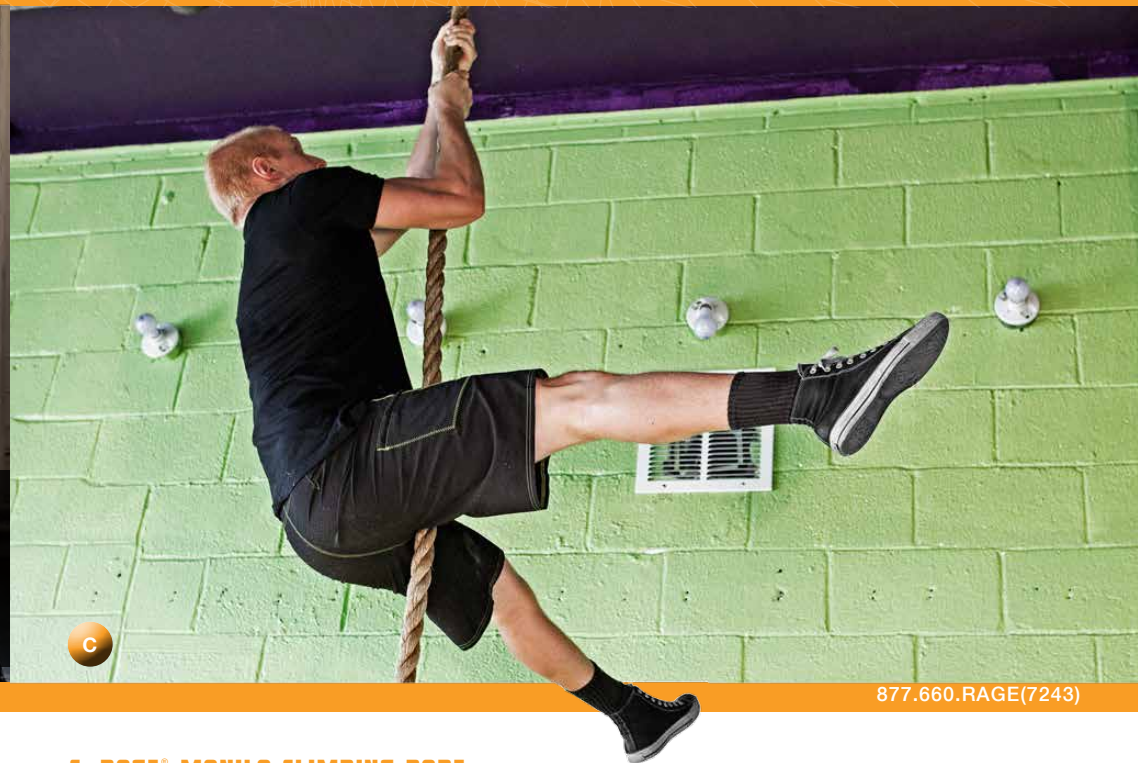

### RAGE® CONDITIONING ROPES

RAGE® Conditioning Ropes are ideal for individual low- or high-impact cardio, resistance training, or group activities. Work your arms, back, legs, and abdominals while improving your cardiovascular system and promoting lean muscle mass. Whip the rope vigorously in various waving motions for an intense total body workout. Constructed with ultra-strong shred-free PolyDac, (polypropylene and polyester) material and smooth secure poly-boot handles. Made in the USA.