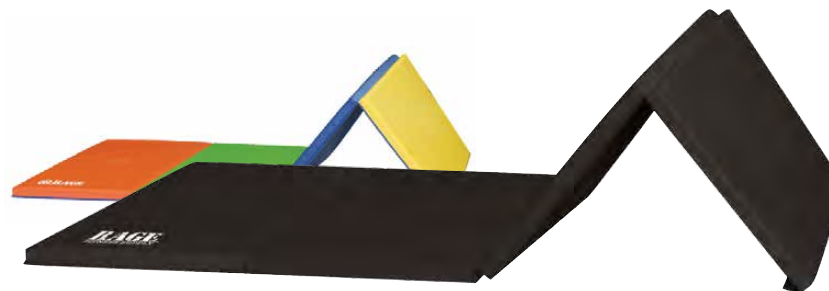

A. RAGE® OBSTACLE COURSE SET

Tough and heavy enough to use outside with no-slip suction cup feet. Comes in assorted bright primary colors. Includes: 8 bricks, 12 universal bar clips, 12 hoop to pole connectors, 4-15½" dia. flat hoops, 4-19½" dia. flat hoops, 4 short bars, 4 long bars, 4-21" cones, and 4-13" cones. Import.

CF-30001 $189.00

B. RAGE® AGILITY LADDER

Develop quickness, agility, coordination, and balance. Lightweight and portable, the RAGE® Agility Ladder features adjustable slats that vary the size of the grid to fit both smaller and larger students. Slats are specially designed to lie flat in order to prevent tripping. The ladder measures 10 yd(l) x 20"(w) and separates quickly into two 5 yd sections with the quick release buckle. Includes ladder, 20 slats, carry bag for storage and drill guide. Import.

CF-AGB00 $62.99

RAGE® ROUND & OCTAGON DONUT

Can be used for climbing into, climbing through, diving, rolling and riding. Constructed with a nylon-coated vinyl covering, over a shaped poly foam filling. *Custom colors available.* Made in the USA.

PS-60010/R	Round 15" x 48"	$299.00
PS-60020/R	Round 18" x 52"	$370.00
PS-60030/R	Round 30" x 52"	$575.00
PS-60050/R	Octagon 15" x 48"	$300.00
PS-60060/R	Octagon 18" x 52"	$330.00
PS-60070/R	Octagon 30" x 52"	$500.00

RAGE® NON-FOLDING DOWNHILL MAT

Wedge-shaped poly foam shape also known as the "cheese" mat. Useful training device in the gym for pre-school and beginning gymnasts. Used for teaching a variety of different tumbling skills, walk overs, or can be placed in an obstacle course. *Custom colors available.* Made in the USA.

PS-60220/R	24" x 72" x 16"	$130.00
PS-60210/R	48" x 72" x 16"	$322.00

GIBSON® KIDS RING SET