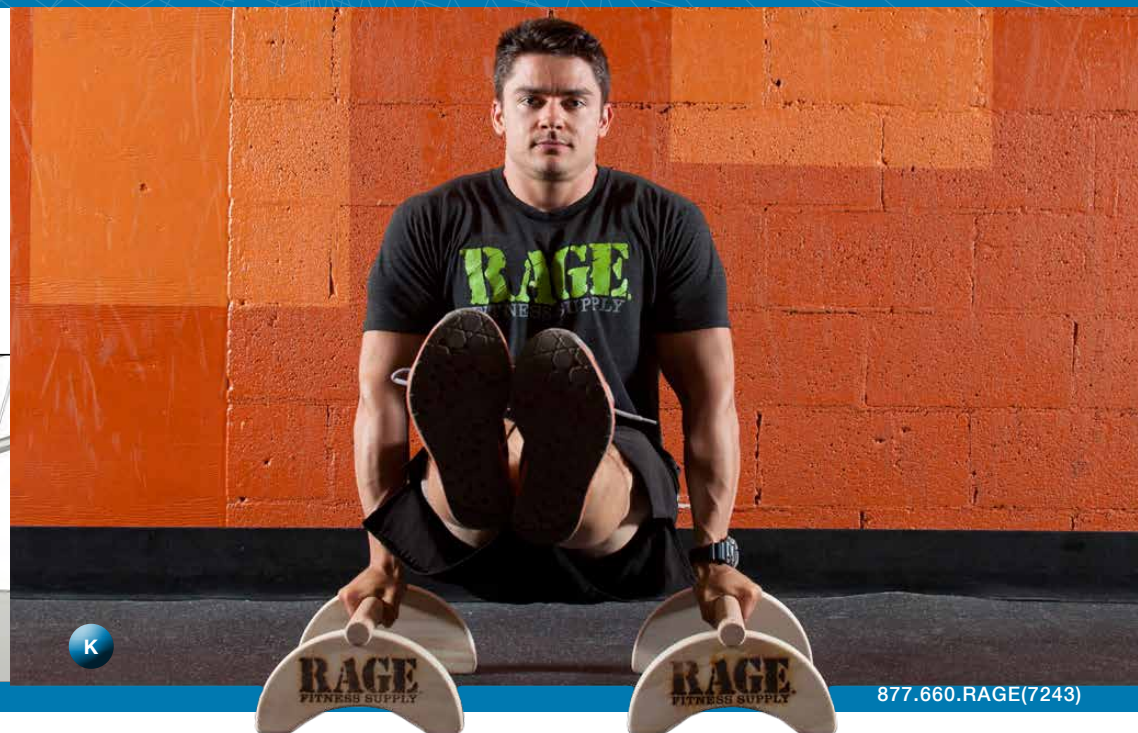

877.660.RAGE(7243)

A. TRUSS/JOIST CLAMP

RN-00420 $69.99

B. PIPE CLAMP

RN-00312 3" - 3 1/2" $69.99
RN-00412 4" - 4 1/2" $79.99

C. WOODEN BEAM CLAMP

RN-00403 $69.99

D. WOODEN BEAM CLAMP W/ EYE BOLT

MM-STR08 $54.00

E. QUICK LINKS

MS-51610 Triangular/Delta $4.99
MS-51041 1/2" Quick Link $4.50
MS-51039 3/8" Quick Link $2.99

F. I-BEAM CLAMP (4-8")

RN-00410 4" - 8" $149.99
RN-00410/14 8" - 14" $159.99

G. SINGLE PULLEY

OS-81401 $51.99

H. DOUBLE PULLEY

OS-81402 $72.99

I. SWIVEL FOR RINGS

MS-08701 $39.99

J. CEILING MOUNT SUPPORT STRUCTURE

MM-STR07 $260.00

Visit ragefitness.com for additional mounting hardware.

K. RAGE® WOOD PARALLETES

Ideal for training all ages and levels of athletes. This economical wood parallette has become an immediate favorite. Available in 18" and 36" lengths. Sold in pairs. Made in the USA.

MS-11119/R 7"(h) x 18"(w) $69.99/pair
MS-11120/R 7"(h) x 36"(w) $79.99/pair

RAGE® PREMIUM PARALLETES

Each unit is constructed with 18" hand-sanded poplar bars and steel frames, which sit 8" off the floor. Four non-marring rubber feet prevent slippage. Sold in pairs.

Made in the USA.

MS-11221 $129.99/pair