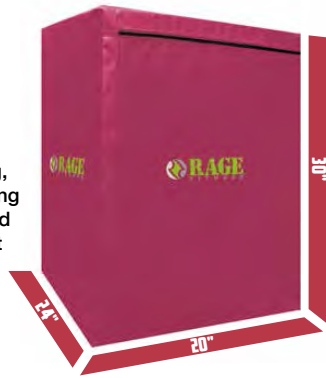

RAGE® TITAN BARBELL™

Made to withstand the abuse of repetitive, fast-paced workouts for Olympic weight lifting and power lifting. Constructed with a bright zinc shaft, steel rated at 155k PSI to provide the perfect mix of flexibility and rigidity. Made in the USA.

CF-BAR26/P Men's (7' long, weighing 44 lb, 28 mm dia. bar) $349.00
CF-BAR27/P Women's (6.5' long, weighing 33 lb, 25 mm dia. bar) $329.00