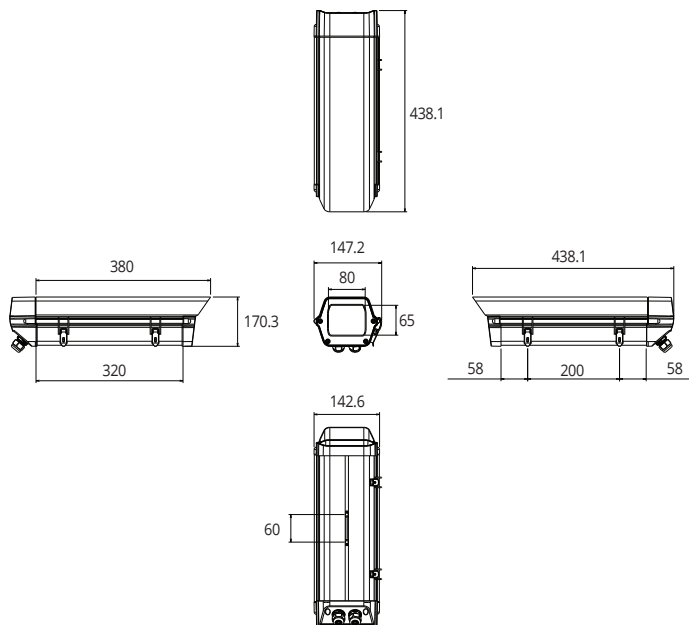

Mount Adapter

		Mount Adapter		
		DA-MA4100	DA-MA4200	DA-MA4300
Model				
SPECIFICATION				
Material		Aluminum	Aluminum	Aluminum
Color		White	White	White
Size	mm	Ø144 x 67 (H)	Ø144 x 67(H)	Ø128 x 67(H)
	inch	Ø5.7 x 2.6 (H)	Ø5.7" x 2.6"(H)	Ø5.1" x 2.6"(H)
Weight		0.32kg (0.71lb)	0.22kg (0.48lb)	0.18kg (0.39lb)
DIMENSIONS : mm				
				
APPLICATION				
Relevant Mount		DA-CM2050, DA-WM2050	DA-CM2050, DA-WM2050	DA-CM2050, DA-WM2050
Relevant Model		DC-D4213WRX, DC-D4216WRX, DC-D4513WRX, DC-D4223RX, DC-D4233RX, DC-D4533RX DC-Y6513RX, DC-Y6513WRX TC-D4222WRX, TC-D4221WRXP	DC-Y6513WRX, DC-Y6516WRX, DC-Y6C16WRX TC-D4222WRX, TC-D4221WRXP	DC-D4236RX, DC-D4236X, DC-D4533RX DC-D4233RX, DC-D4223RX DC-D4513WRX, DC-D4216WRX, DC-D4213WRX DC-Y6513RX TC-D5531RX, TC-D5531RXP, TC-D5532RX

Box Housing

Box Housing

DA-BH1100

Model

SPECIFICATION

Material	Aluminum, Plastic	
Color	White	
Size	mm	438.1 (L) x 147.2 (W) x 107.3 (H)
	inch	17.25 (L) x 5.8 (W) x 4.23 (H)
Weight	1kg (2.20lb)	

DIMENSIONS : mm

		Sun Shield	
Model		DA-DH1100	DA-SS1100
			
SPECIFICATION			
Material		Aluminum	Plastic
Color		White	White
Size	mm	Ø233.9 x 158 (H)	Ø158.2 x 96.5 (H)
	inch	Ø9.20 x 6.22 (H)	Ø6.22 x 3.8 (H)
Weight		0.45kg (1.0lb)	0.05kg (0.11lb)
DIMENSIONS : mm			
			
APPLICATION			
Relevant Mount	DA-CM1300, DA-CM1500, DA-WM1400	-	-
Relevant Model	DC-S3283WHX	DC-D3233HRX-N, DC-D3233HRXL, DC-D3243HRX-N, DC-D6233HRX, DC-D6243HRX, DC-D6233HRXL DC-D3533HRX, DC-D3C33HRX	

Corner Mount

		Corner Mount	
		DA-RM1100	DA-RM2000
Model			
SPECIFICATION			
Material		Aluminum	EGI
Color		White	White
Size	mm	337.8 (L) x 140 (W) x 199.1 (H)	165.7 (L) x 110 (W) x 89.3 (H)
	inch	13.29 (L) x 5.52 (W) x 7.83 (H)	6.5 (L) x 4.33 (W) x 3.52 (H)
Weight		1.2kg (2.65lb)	0.47kg (1.04lb)
DIMENSIONS : mm			
APPLICATION			
Relevant Mount		DA-WM1400	DA-WM2050, DA-JB2000 DA-JB2300, DA-JB4150, DA-JB4600, DA-JB4700, DA-TM4200
Relevant Model		-	DC-T3C33HRX