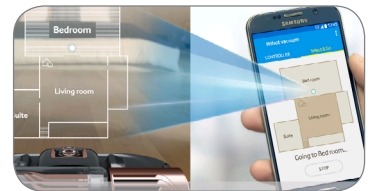

Accessories

- Extra Filter
- Cleaning Tool
- Magnetic Tape
- AAA Batteries (for Remote)

Available Color:

Ebony Copper

World's Most Powerful Suction¹

Wi-Fi with Select & Go – Remotely select rooms you want to clean with your smartphone

- Powerful suction delivers optimal cleaning results.

WI-FI CONNECTIVITY WITH SELECT & GO

- Remotely select rooms you want to clean with your smartphone.

VISIONARY MAPPING™ PLUS AND FULLVIEW™ SENSOR

- Creates optimal cleaning path and avoids obstacles.