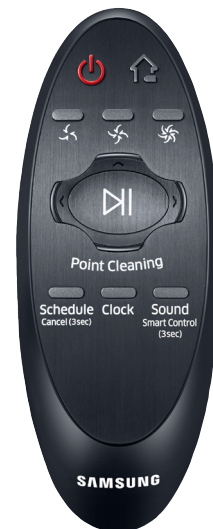

CycloneForce™ Separation System – More consistent power with less clogging.²

Point Cleaning™ – Simply point for on-demand vacuum cleaning.

Easy Pass Wheels™ – Large wheels move smoothly over obstacles.

Combo Brush – Picks up pet hair with less tangles.

Schedule – Program cleaning time.

Easy-to-Clean, Large-Capacity Dust Canister – 0.7-Liter capacity reduces the frequency of emptying dustbin.

Washable filter – Easy and cost-effective maintenance.

Multi-Surface Cleaning – Cleans all floor surfaces (carpet, hardwood, tile).

Wide Motorized Brush – With a 12.2" cleaning path, covers a wide area with every pass for efficient cleaning.

Cleaning Modes – Auto, Manual, Max, Spot, Dust Sensor, Schedule and Silent, so you can select a program or schedule to fit your needs.

3 Power Settings: Max – 30 min, Normal – 60 min, Quiet – 90 min.

Remote Control – Easily controls all functions without touching the POWERbot.

Cliff Sensor – Prevents POWERbot from falling down the stairs.

Auto Docking – Ensures the vacuum is charged (240-minute recharging time).

LED Display – Makes it easy to view settings.

Touch Button Control – Three buttons operated by soft touch.

40W Suction – Powerful and reliable BLDC motor.

Li-ion Battery – Provides long battery life and consistent power.

Sound level – 78 dBA.

Cleaning Speed – Moves at 12.6 inches per second (32cm/sec).

Warranty

10 Year Motor Warranty

Product Dimensions & Weight (WxHxD)

Dimensions: 14⁷/₈" x 5⁵/₁₆" x 14¹/₄"

Weight: 10.8 lbs

Shipping Dimensions & Weight (WxHxD)

Dimensions: 18³/₄" x 7¹/₄" x 20⁷/₈"

Weight: 17.2 lbs

Color	Model Code	UPC Code
Ebony Copper	VR2AK9350WK/AA	887276144337

¹ Suction power tested on Samsung POWERbot Turbo in comparison with the top selling vacuum by the leading robot vacuum brand according to NPD, 2015.

² Than our previous model.

Actual color may vary. Design, specifications, and color availability are subject to change without notice. Non-metric weights and measurements are approximate.

©2016 Samsung Electronics America, Inc., 85 Challenger Road, Ridgefield Park, NJ 07660. Tel: 800-SAMSUNG. samsung.com. Samsung is a registered trademark of Samsung Electronics Co., Ltd.