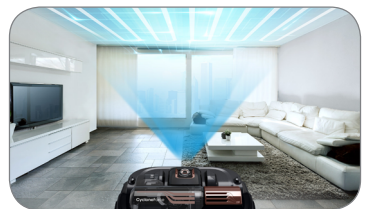

Creates an optimal cleaning path and avoids obstacles