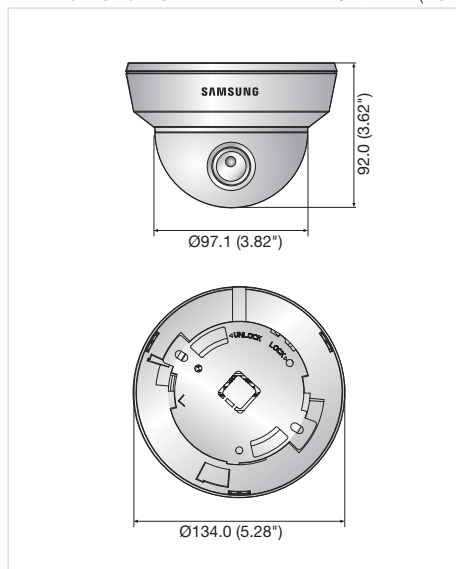

Dimensions

Unit : mm (inch)