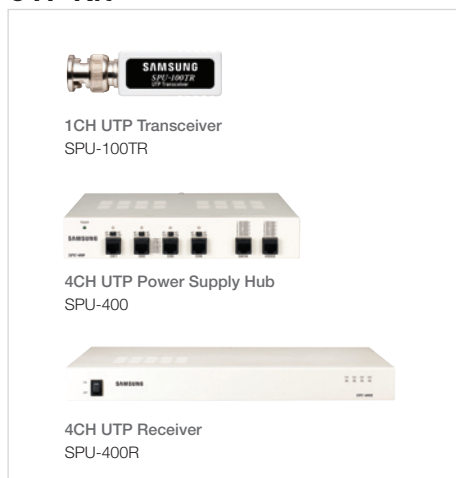

UTP Kit

The Eco mark represents Samsung Techwin's will to create environment-friendly products, and indicates that the product satisfies the EU RoHS Directive.

■ DISTRIBUTED BY

SAMSUNG TECHWIN CO., LTD.

6, Pangyo-ro 319beon-gil, Bundang-gu, Seongnam-si, Gyeonggi-do, SEOUL 463-400 Rep. of KOREA
Tel : +82-70-7147-8741~8749, 8752~8760 Fax : +82-31-8018-3745 www.samsungsecurity.com www.samsungcctv.com
COPYRIGHT BY SAMSUNG TECHWIN. ALL RIGHT RESERVED

SAMSUNG TECHWIN EUROPE LTD.
2nd Floor, No. 5 The Heights, Brooklands, Weybridge,
Surrey, KT13 0NY, UK
Tel : +44-1932-82-6700 Fax : +44-1932-82-6701

SUD-2081N

SUD-2081P

VIDEO	
Imaging Device	1/3" Super HAD CCD II
Total Pixels	811(H) x 508(V) / 795(H) x 596(V)
Effective Pixels	768(H) x 494(V) / 752(H) x 582(V)
Scanning System	2 : 1 Interlace
Synchronization	Internal / Line lock
Frequency	H : 15.734KHz / V : 59.94Hz / H : 15.625KHz / V : 50Hz
Horizontal Resolution	Color : 600TV lines, B/W : 700TV lines
Min. Illumination	Color : 0.15Lux@F1.2 (50IRE), 0.0003Lux (Sens-up, 512x) B/W : 0.001Lux@F1.2 (50IRE), 0.000002Lux (Sens-up, 512x)
S / N Ratio	52dB (AGC off, Weight on)
Video Output	CVBS : 1.0 Vp-p / 75Ω composite
UTP Output	Built-in UTP TX [Maximum transmission length 900m (3000ft)] : Balanced differential signal 100Ω
LENS	
Focal Length (Zoom Ratio)	2.8 ~ 10mm (3.6x)
Max. Aperture Ratio	1 : 1.2(Wide) ~ 2.8(Tele)
Angular Field of View	H : 94.4°(Wide) ~ 28°(Tele) / V : 69.2°(Wide) ~ 21°(Tele)
Min. Object Distance	0.2m (0.66ft)
Lens Type	DC auto iris
Mount Type	Board type
PAN / TILT / ROTATE	
Pan Range	0° ~ 352°
Tilt Range	0° ~ 73°
Rotate Range	0° ~ 348°
OPERATIONAL	
On Screen Display	English, Japanese, Spanish, French, Portuguese, Korean / English, French, German, Spanish, Italian, Chinese, Russian, Polish, Czech, Romanian, Serbian, Swedish, Danish, Turkish, Portuguese
Camera Title	Off / On (Displayed 15 characters)
Day & Night	Auto (ICR) / Color / B/W
Backlight Compensation	Off / BLC / HLC
Contrast Enhancement	SSDR (Off / On)
Digital Noise Reduction	SSNRIII (Off / On)
Digital Image Stabilization	Off / On
Motion Detection	Off / On (8 programmable zones)
Privacy Masking	Off / On (12 programmable zones)
Sens-up (Frame Integration)	2x ~ 512x
Gain Control	Off / Low / High
White Balance	ATW / Outdoor / Indoor / Manual / AWC (1,700°K ~ 11,000°K)
Electronic Shutter Speed	1/60 ~ 1/120,000sec / 1/50 ~ 1/120,000sec
Digital Zoom	Off / On (1x ~ 16x)
Reverse	H-Rev / V-Rev
Communication	Coaxial control (SPC-300 compatible), RS-485
Protocol	Coax : Pelco-C (Coaxitron) RS-485 : Samsung-T/E, Pelco-D/P, Panasonic, Bosch, Honeywell, Vicon
ENVIRONMENTAL	
Operating Temperature / Humidity	-10°C ~ +55°C (+14°F ~ +131°F) / Less than 90% RH
ELECTRICAL	
Input Voltage / Current	28V AC ±10%, 24V AC, 12V DC±10%
Power Consumption	Max. 3.5W
MECHANICAL	
Color / Material	Ivory / Plastic (Dome cover : Clear)
Dimensions (WxH)	Ø134.0 x 92.0mm (Ø5.28" x 3.62")
Weight	TBD