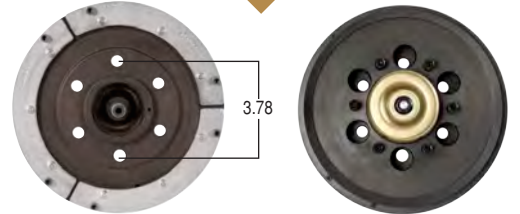

8903N Kit Masters Part # REAR AIR