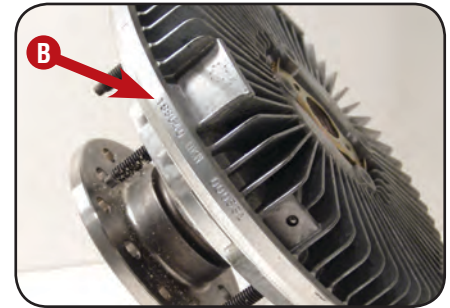

Identify Your Viscous Fan Drive

Check for part numbers.

Part numbers are usually located on the center of the clutch by the coil (A), or along the outside edge of the clutch (B). If you have a part number, refer to the Spectrum cross-reference guide or go to www.kitmasters.com to find your new part number.

If no part numbers are available then gather the following information:

1. **1. What is your fan size?** Measure in inches.
2. **2. What is the rotation of the fan clutch (CW or CCW)?** Look at your truck from the front to determine this (some viscous clutches have arrows on the front to indicate this).

3. What is the mount type?

Bolt-on or Screw-on

If Bolt-on, answer questions 4 through 8.
If Screw-on, answer questions 6 through 9.