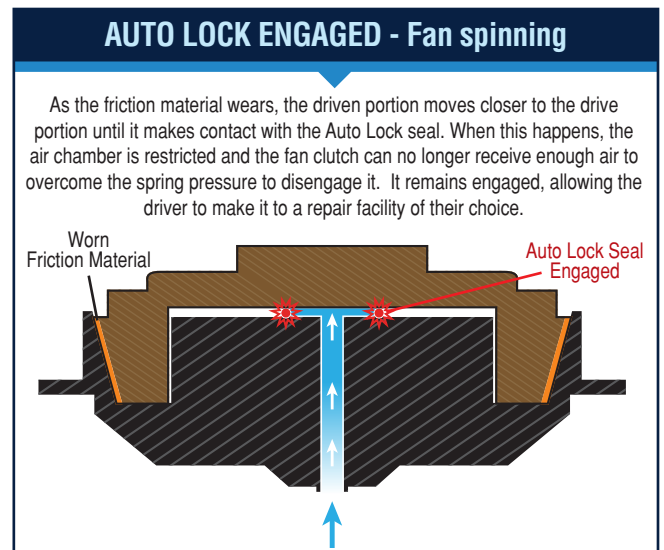

Exclusively from Kit Masters

A true FAIL-SAFE design to get you home every time.

Spring-engaged fan clutches are designed to fail in the engaged position in the case of a system air failure. But what happens when you run out of friction material? The fan clutch fails in the **disengaged** position.

Kit Masters' patented Auto Lock™ feature will **AUTOMATICALLY ENGAGE** fan clutches when the friction material nears the end of its life, allowing the vehicle to finish its trip.

AUTO LOCK™ IS BUILT INTO:

- **GoldTop rebuild kits**
  Kit part numbers: 14-256 • 14-256-1 • 14-200
- **GoldTop 2-Speed rebuild kits**
  Kit part numbers: 24-256 • 24-256-1 • 24-200
- **GoldTop Remanufactured Fan Clutches**
- **K-Series Fan Clutches**
  Part numbers: 8901N • 8905N • 8001N