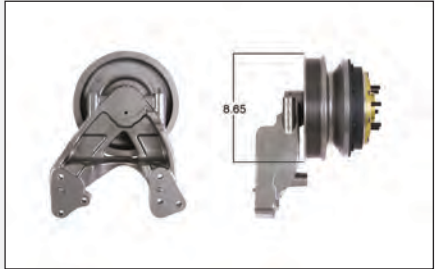

FIND YOUR FAN CLUTCH ONLINE

Visit www.KitMasters.com for a comprehensive, searchable fan clutch cross-reference.

NEED HELP IDENTIFYING YOUR FAN CLUTCH?

Kit Masters' customer service representatives are fan clutch experts. With a handful of measurements and possibly a photo of your fan clutch, they can help you to identify your fan clutch and the appropriate replacement or rebuild kit. Call today - 800-810-9110.