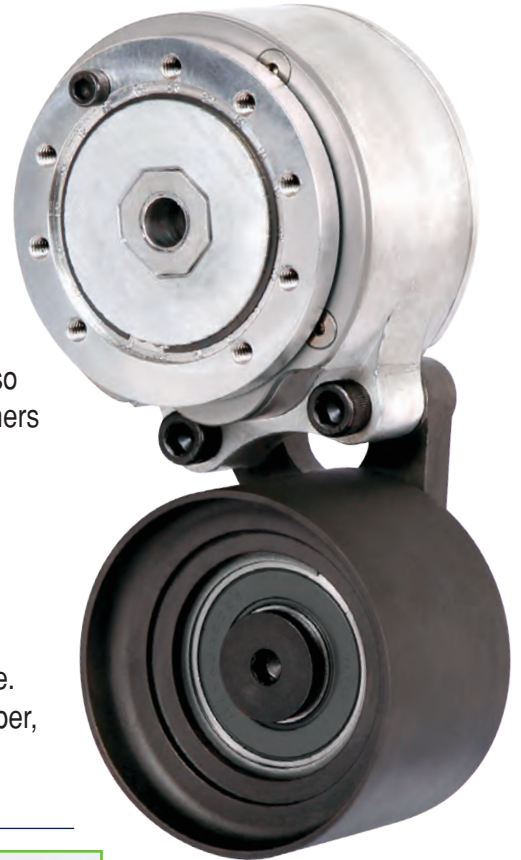

Tensioners Reinvented!