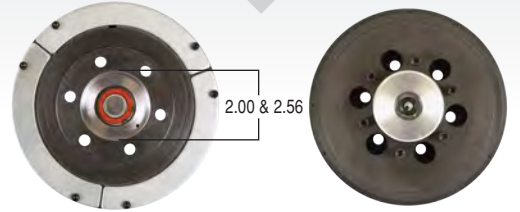

OEM #	Our Part#	Use Kit #	OEM Style	Notes
1090-07050-01	8001N	N/A	FA	Replace Only
1090-07050-03	8001N	N/A	FA	Replace Only
1090-08000-01	8001N	8000SKL	K-22 FA	Mack® Application Only
1090-08000-05	8001N	8000SKL	K-22 FA	
1090-08500-01	8901N	8500SKL	K-22 RA	Used on some Fords®
1090-08500-02	8902N	8500SKL	K-22 RA	
1090-08500-03	8903N	8500SKL	K-22 RA	Used on some Fords®
1090-09000-01	8001N	8026SKL	K-26 FA	K-26
1090-09000-05	8001N	8026SKL	K-26 FA	
1090-09500-01	8901N	8800SKL	K-26 RA	Use 8901N unless on Mack®
1090-09500-03	8903N	8800SKL	K-26 RA	
1090-09600-01	8901N	8800SKL	K-30 RA	5" Fan Pilot
1090-09650-01	8901N	8800SKL	K-32 RA	
1090-09750-01	8905N	8800SKL	K-32 RA	5" Fan Pilot - Aluminum Body
1090-09900-01	8905N	N/A	K-30 RA	
1090-09950-01	8905N	N/A	K-32 RA	5" Fan Pilot - Aluminum Body
9908500	8901N	8800SKL	K-22 RA	
9908501	8901N	8800SKL	K-26 RA	
9908503	8901N	8800SKL	K-30 RA	

When replacing your fan clutch, you must also replace the pulley bearings. See pg. 11 for bearing kit options

8001N Kit Masters Part # FRONT AIR