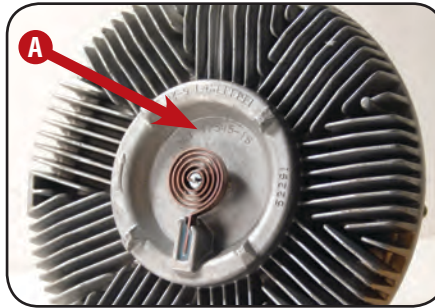

Identify Your Viscous Fan Drive

Check for part numbers.

Part numbers are usually located on the center of the clutch by the coil (A), or along the outside edge of the clutch (B). If you have a part number, refer to the Spectrum cross-reference guide or go to www.kitmasters.com to find your new part number.

If no part numbers are available then gather the following information:

1. **1. What is your fan size?** Measure in inches.
2. **2. What is the rotation of the fan clutch (CW or CCW)?** Look at your truck from the front to determine this (some viscous clutches have arrows on the front to indicate this).

3. What is the mount type?

Bolt-on or Screw-on

If Bolt-on, answer questions 4 through 8.
If Screw-on, answer questions 6 through 9.