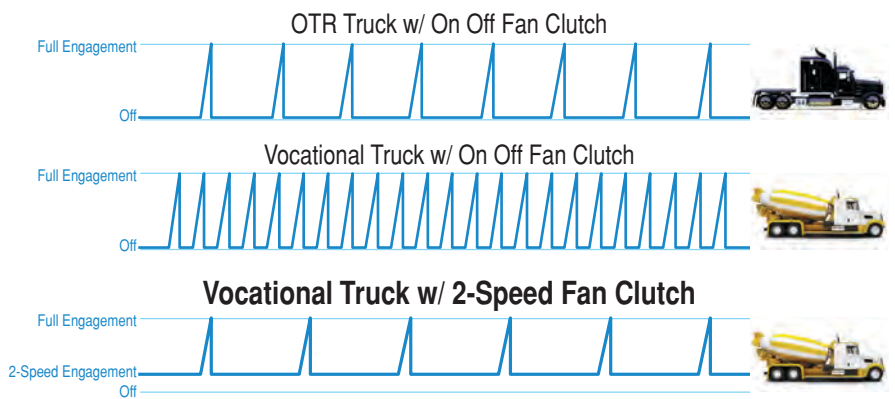

Reduce the Frequency of Fan Clutch Engagements

ON/OFF fan clutches engage when engine cooling is needed and disengage when the engine temperature has been lowered. Each time a fan clutch engages it draws valuable horsepower from the engine and can be hard on the fan clutch itself. A 2-Speed fan clutch remains partially engaged (15-25% of the engine RPM) in a way that does not steal horsepower from the engine, therefore offering constant cooling and reducing the need for full fan clutch engagements.