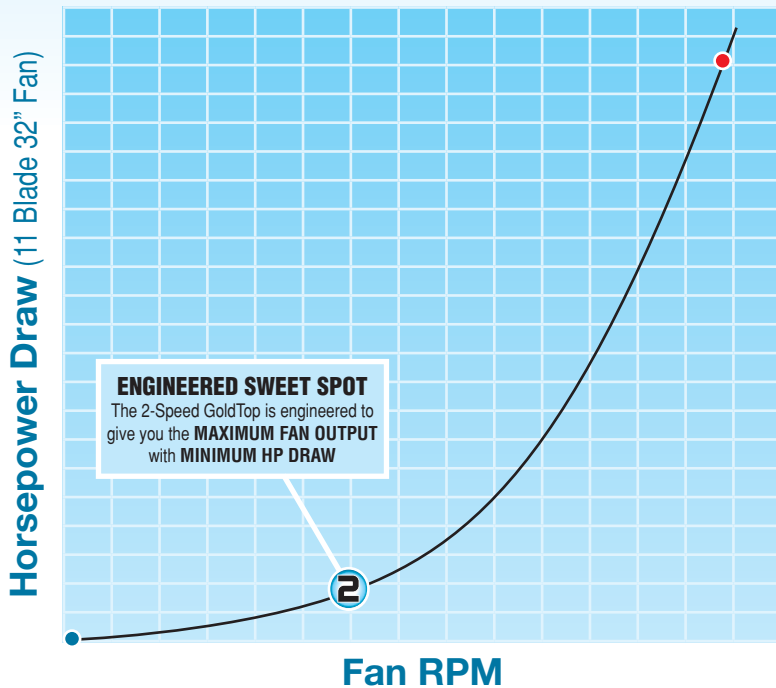

Why use a 2-Speed fan clutch instead of an on/off fan clutch?

In vocational applications, where the fan clutch engagement time exceeds 10% of the engine run time, **SWITCH TO a 2-Speed fan clutch to save horsepower and fuel.**

In a 2-Speed fan clutch, when the fan clutch is disengaged, the fan still rotates at between 15% and 25% of the engine RPM, this fan rotation provides crucial airflow to the engine and **draws virtually no horsepower.**

COOL WITHOUT LOSING HORSEPOWER

- Fan speed when on/off fan clutch is OFF = 80RPM • HP Draw = 0.02
- ② Fan speed when 2-Speed fan clutch is OFF = 300RPM • HP Draw = 0.14
- Fan speed when fan clutch is fully engaged = 1800RPM • HP Draw = 65

*Data based on engine speed of 1800 RPM.

BENEFITS OF CONVERTING TO A 2-SPEED FAN CLUTCH

Horsepower Savings

A fully engaged fan clutch absorbs a massive amount of horsepower. Fewer fan clutch engagements will recapture that lost power.

Improved Fuel Economy

It takes horsepower to drive a fan blade. As you recapture your lost horsepower, you improve fuel economy.

HORSEPOWER SAVED = FUEL MILEAGE EARNED

Longer Fan Clutch Life

A fan clutch has in its life a given amount of engagements. When engaged 10% of the time or less it should last 4-6 years. Increasing engagement cycles reduces life. Providing constant cooling means reducing engagement cycles and this will improve the life of the fan clutch, fan belts and belt tensioner.

Lower Under-Hood Temperatures

Excessive heat causes stress on your engine and its components. The viscous engagement of the 2-Speed GoldTop® provides continual air flow and constant cooling.

Driver Comfort

A fully engaged fan clutch makes a lot of noise. Fewer engagements will improve driver comfort, a key factor in driver retention.

Easy Installation

Kit Masters has been making fan clutch rebuild kits user-friendly for years, and the 2-Speed GoldTop® kit continues that tradition. With fewer individual components, installation is a breeze.