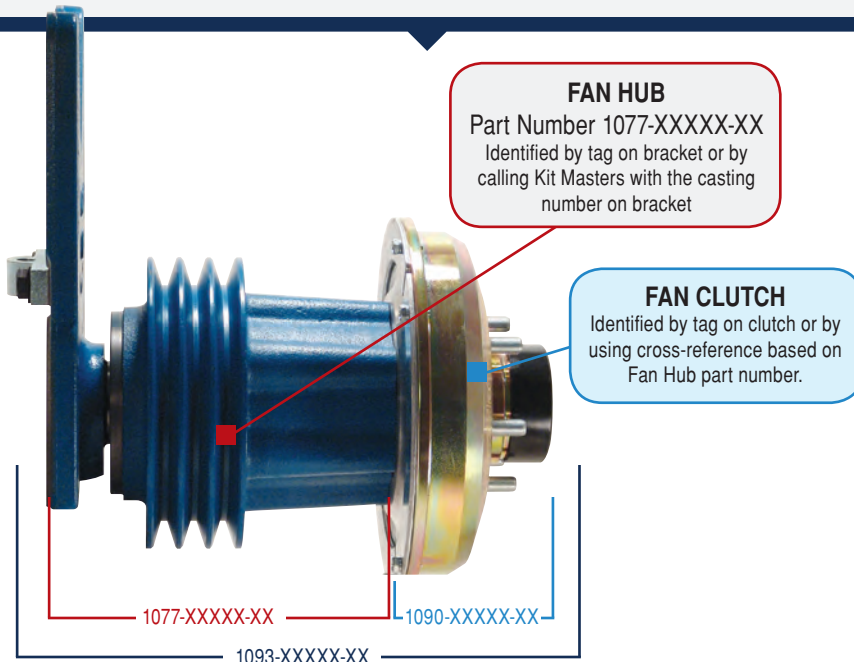

Understanding BorgWarner-Style rear air fan clutch assemblies

BorgWarner on/off rear air fan clutch assemblies are two-piece systems. The first piece is the Fan Hub, which consists of an assembled pulley and mounting bracket. The second piece is the Fan Clutch, which turns on and off to engage the fan when cooling is required.

(Most part numbers start with 1077, 1093, or 1090, but some newer hubs and assemblies start with 0100.)