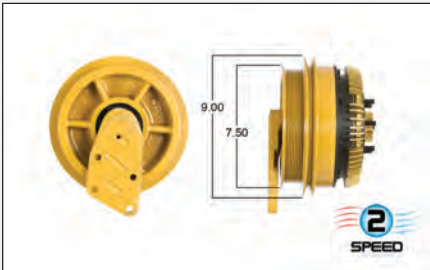

FIND YOUR FAN CLUTCH ONLINE

Visit www.KitMasters.com for a comprehensive, searchable fan clutch cross-reference.

NEED HELP IDENTIFYING YOUR FAN CLUTCH?

Kit Masters' customer service representatives are fan clutch experts. With a handful of measurements and possibly a photo of your fan clutch, they can help you to identify your fan clutch and the appropriate replacement or rebuild kit. Call today - 800-810-9110.