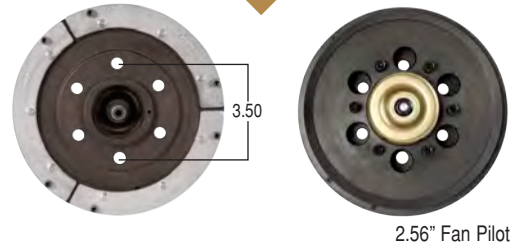

8901N Kit Masters Part # REAR AIR