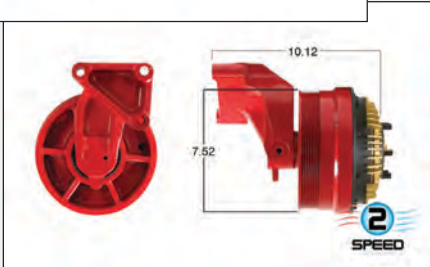

FIND YOUR FAN CLUTCH ONLINE

Visit www.KitMasters.com for a comprehensive, searchable fan clutch cross-reference.

NEED HELP IDENTIFYING YOUR FAN CLUTCH?

Kit Masters' customer service representatives are fan clutch experts. With a handful of measurements and possibly a photo of your fan clutch, they can help you to identify your fan clutch and the appropriate replacement or rebuild kit. Call today - 800-810-9110.