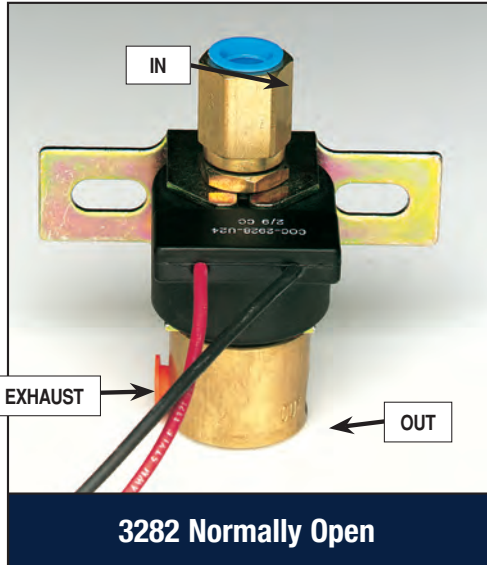

UNIVERSAL SOLENOID VALVES

Our 3-Way Solenoid Valves can be plumbed either Normally Open or Normally Closed.

PART#	DESCRIPTION	OEM#
3282	3-Way N.O./N.C. 125NPTF, 12VDC	993282
3283	3-Way N.O./N.C. 125NPTF, 24VDC	993283

Used with air engaged fan clutches with Normally Closed Thermal Switch, or use with all spring engaged fan clutches.