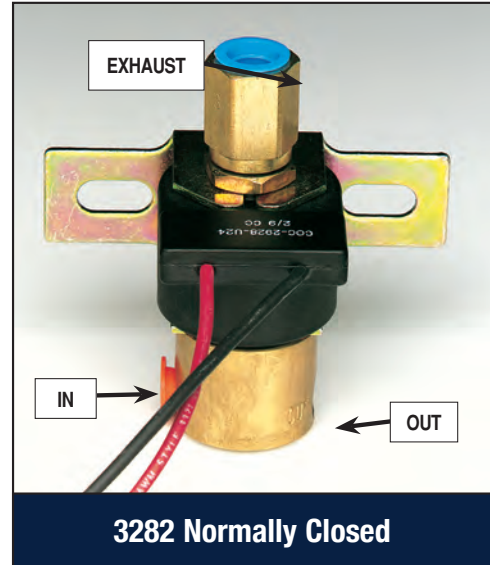

Used with air engaged fan clutches with Normally Open Thermal Switch.

THERMAL SWITCHES

Unless noted, all thermal switches have two terminals.

Unless noted, all thermal switches have 1/2" thread.

N.O. = Normally Open
N.C. = Normally Closed