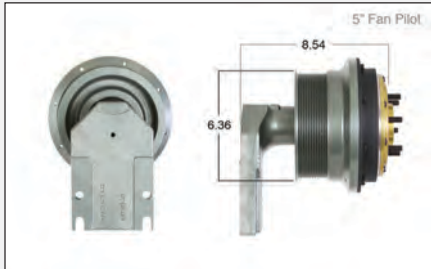

FIND YOUR FAN CLUTCH ONLINE

Visit www.KitMasters.com for a comprehensive, searchable fan clutch cross-reference.

NEED HELP IDENTIFYING YOUR FAN CLUTCH?

Kit Masters' customer service representatives are fan clutch experts. With a handful of measurements and possibly a photo of your fan clutch, they can help you to identify your fan clutch and the appropriate replacement or rebuild kit. Call today - 800-810-9110.