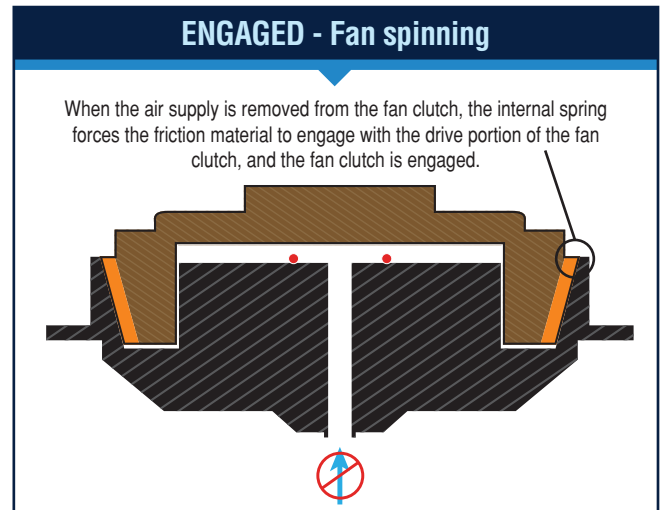

Exclusively from Kit Masters

A true FAIL-SAFE design to get you home every time.

Spring-engaged fan clutches are designed to fail in the engaged position in the case of a system air failure. But what happens when you run out of friction material? The fan clutch fails in the **disengaged** position.

Kit Masters' patented Auto Lock™ feature will **AUTOMATICALLY ENGAGE** fan clutches when the friction material nears the end of its life, allowing the vehicle to finish its trip.

AUTO LOCK™ IS BUILT INTO:

- **GoldTop rebuild kits**
  Kit part numbers: 14-256 • 14-256-1 • 14-200
- **GoldTop 2-Speed rebuild kits**
  Kit part numbers: 24-256 • 24-256-1 • 24-200
- **GoldTop Remanufactured Fan Clutches**
- **K-Series Fan Clutches**
  Part numbers: 8901N • 8905N • 8001N