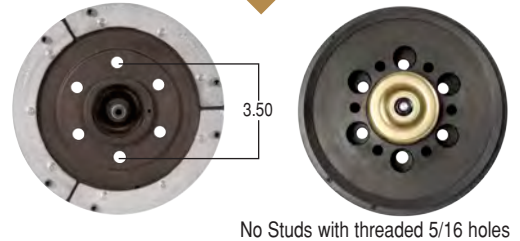

*When replacing your fan clutch, you must also replace the pulley bearings. See pg. 11 for bearing kit options*

**8001N** Kit Masters Part # FRONT AIR

**8901N** Kit Masters Part # REAR AIR

**8902N** Kit Masters Part # REAR AIR