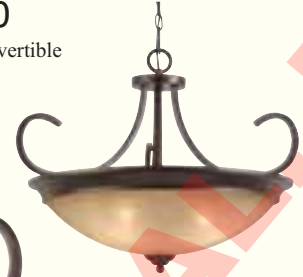

31401-20

Semi-Flush/Hang Convertible

31401-27

Shown as Pendant