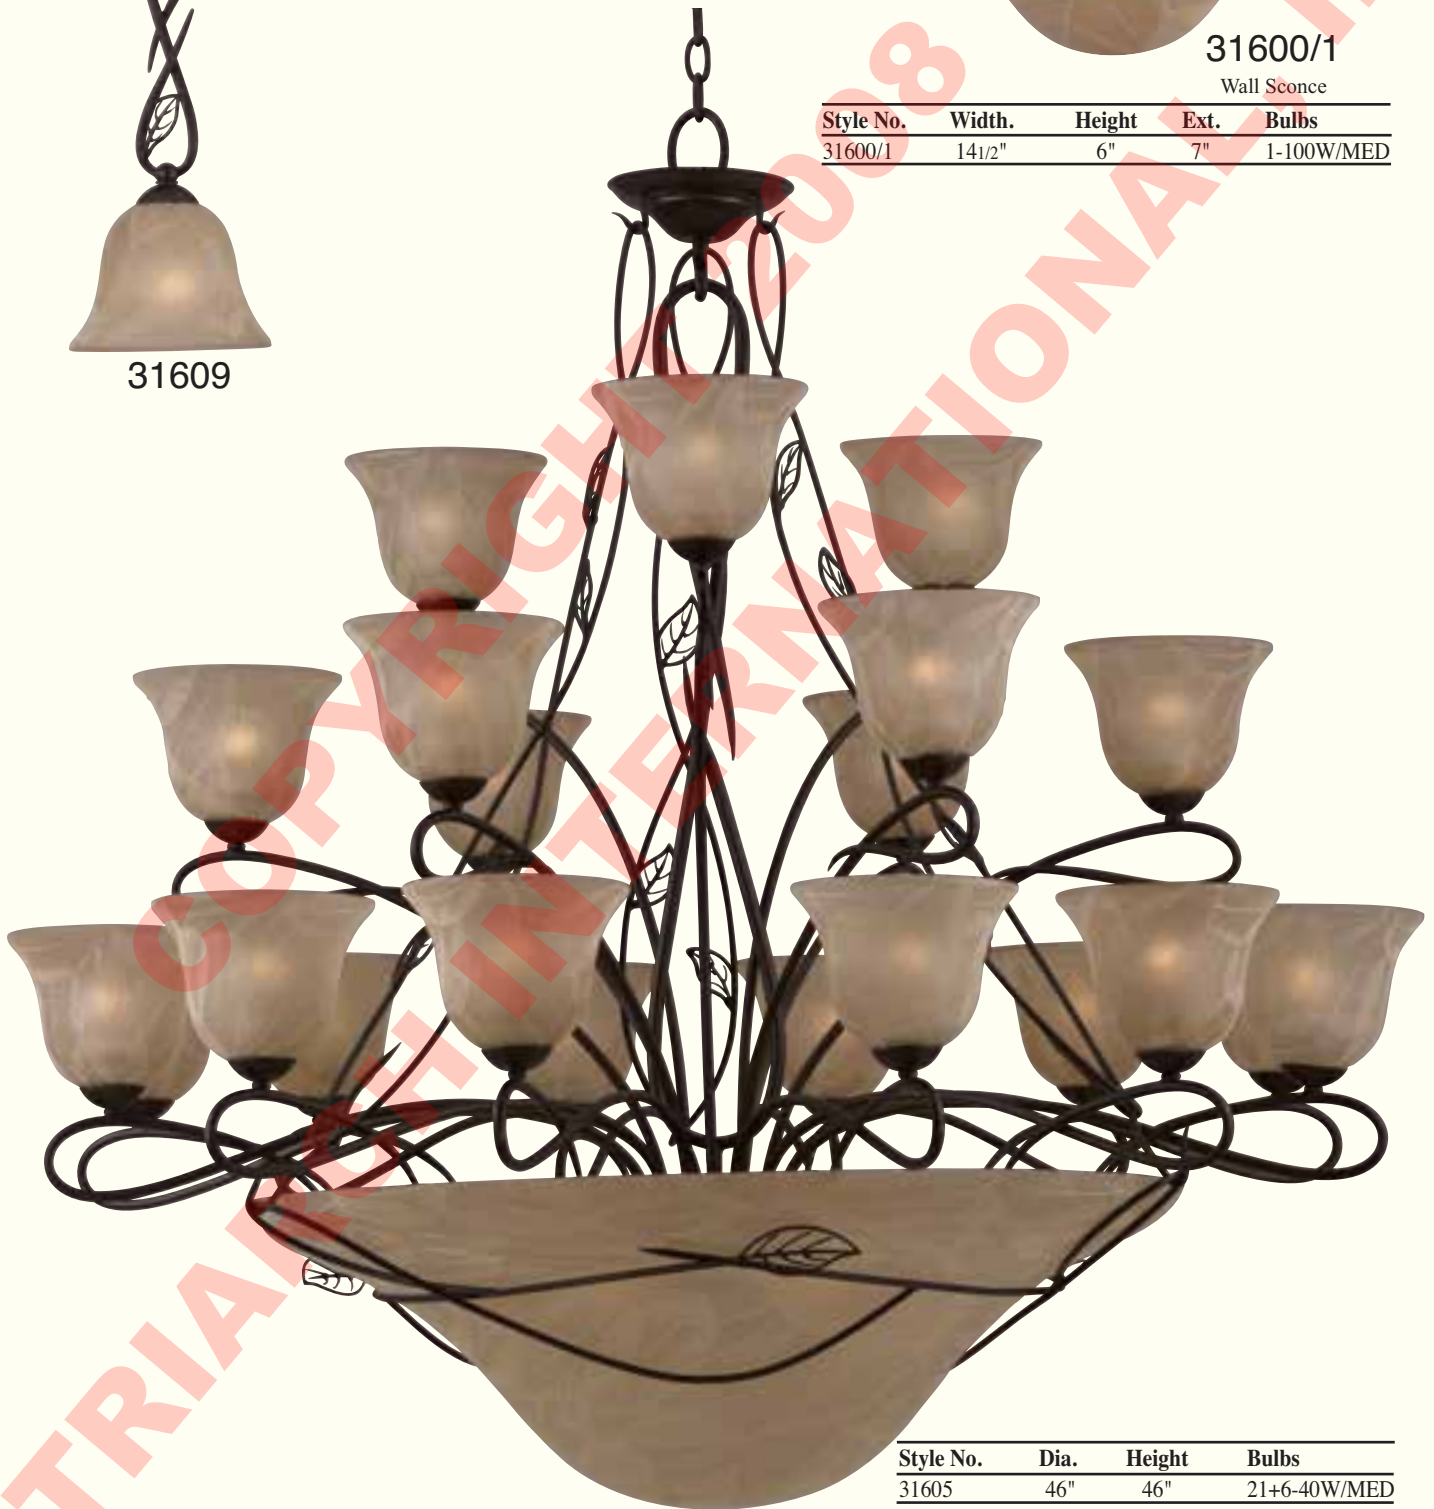

31605

Style No.	Dia.	Height	Bulbs
31605	46"	46"	21+6-40W/MED
31609	7"	15"	1-100W/MED