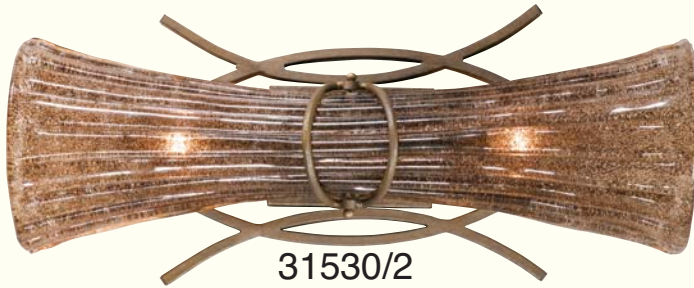

31530/2
May be used for Bath Vanity