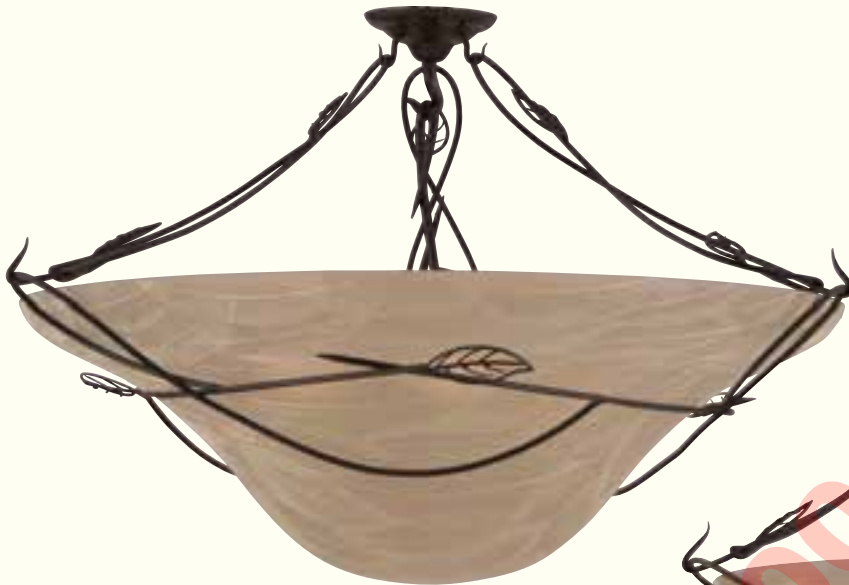

Semi-Flush/Hang Convertible

31601-16

Shown as Pendant

Style No.	Dia.	Height	Bulbs
31601-16	16"	11 1/2"	2-75W/MED
31603	31"	28"	6+3-60W/MED
31604	34"	34"	9+3-60W/MED

31604

31601-34
Semi-Flush/Hang Convertible