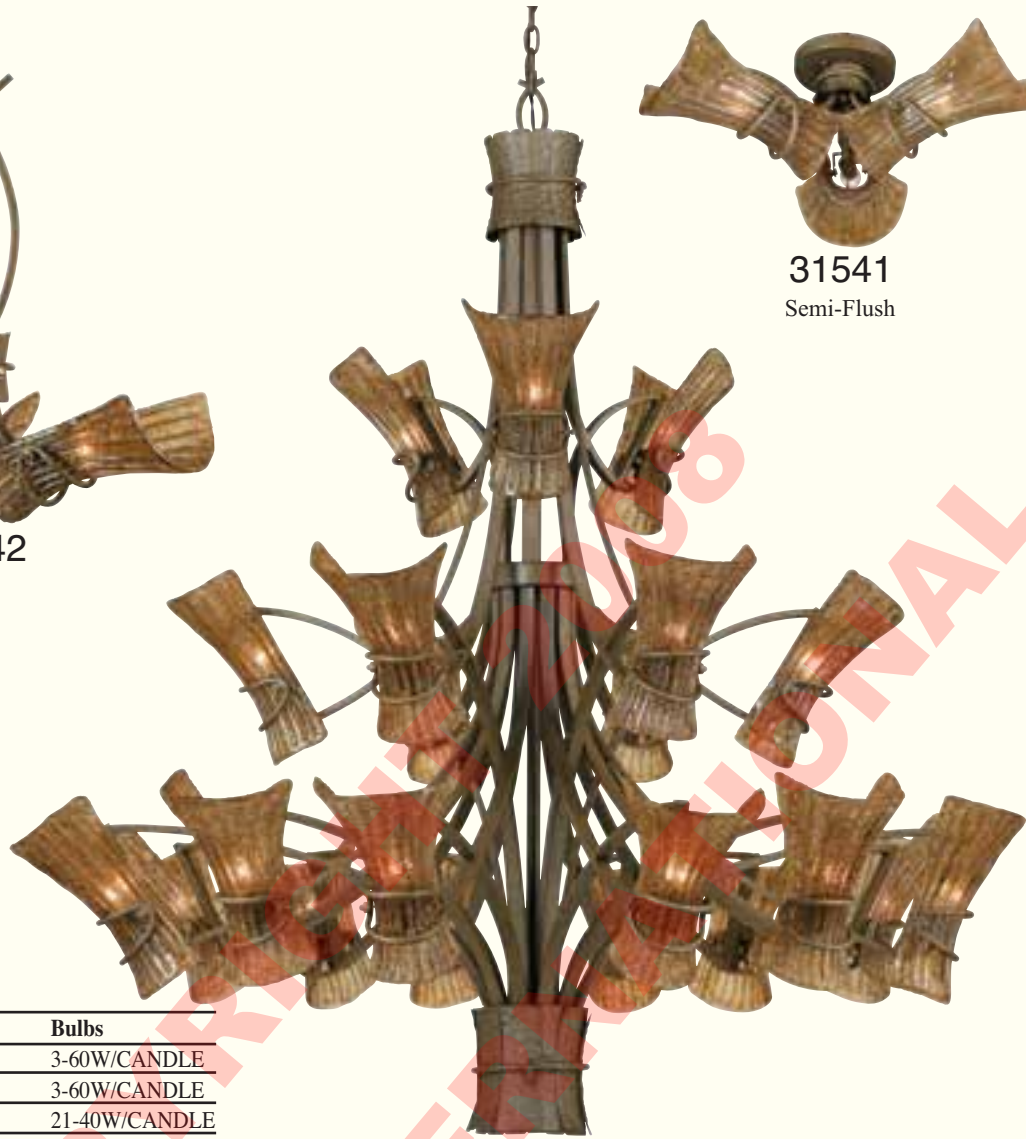

31537

31535

Style No.	Length	Width	Height	Bulbs
31537	23"	7 1/2"	25"	2-60W/CANDLE

Style No.	Dia.	Height	Bulbs
31535	35"	49"	12-60W/CANDLE

31542

31541
Semi-Flush

31545

Style No.	Dia.	Height	Bulbs
31541	23"	9"	3-60W/CANDLE
31542	24"	24"	3-60W/CANDLE
31545	54"	56"	21-40W/CANDLE

23103

23101

Style No.	Length	Height	Ext.	Bulbs
23101	26"	8"	6"	3-60W/CANDLE
23102	36"	8"	6"	4-60W/CANDLE
23103	47"	8"	6"	5-60W/CANDLE

23102

Fleur de Chocolat

This delicious collection combines mocha flecked glass with rich chocolate bronze stems... A luscious addition to any venue.