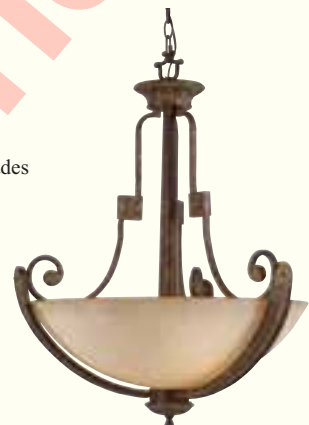

CF31080

Shown with Teak Blades

Ambassador

Morrocan Bronze With Antique Gold Highlights

Cognac Antiqued Scavo Glass

CF31120

Shown with Dark Walnut Blades

31122-31