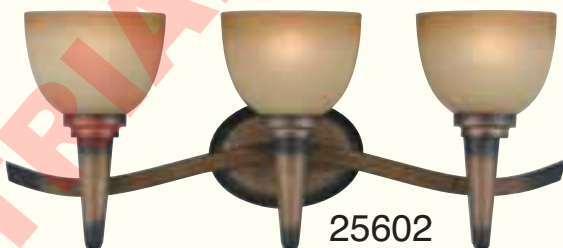

25602

Style No.	Length	Height	Ext.	Bulbs
25602	24"	10"	7³/₄"	3-100W/MED
25603	32"	10"	7³/₄"	4-100W/MED
25604	40"	10"	7³/₄"	5-100W/MED