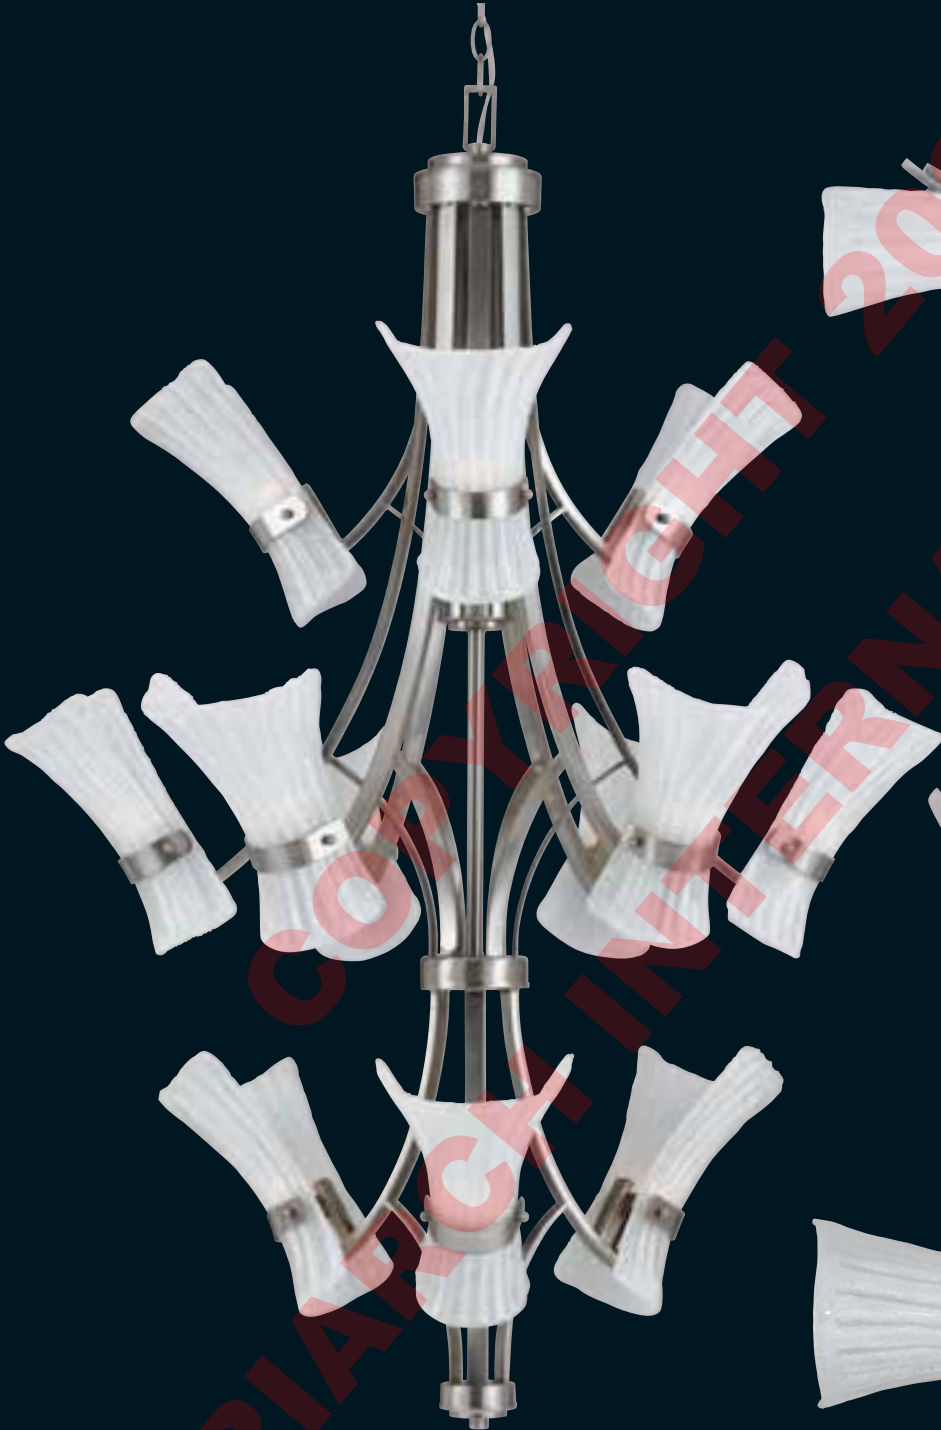

Style No.	Length	Width	Hight	Bulbs
31551	23"	7 1/2"	9"	2-60W/CANDLE
31552	23"	7 1/2"	25"	2-60W/CANDLE

31555

Style No.	Dia.	Height	Bulbs
31555	36"	50"	12-60W/CANDLE

Style No.	Width	Height	Ext.	Bulbs
31550/1	7"	8 1/2"	5 1/2"	1-60W/CANDLE
31550/2	8"	23"	6"	2-60W/CANDLE