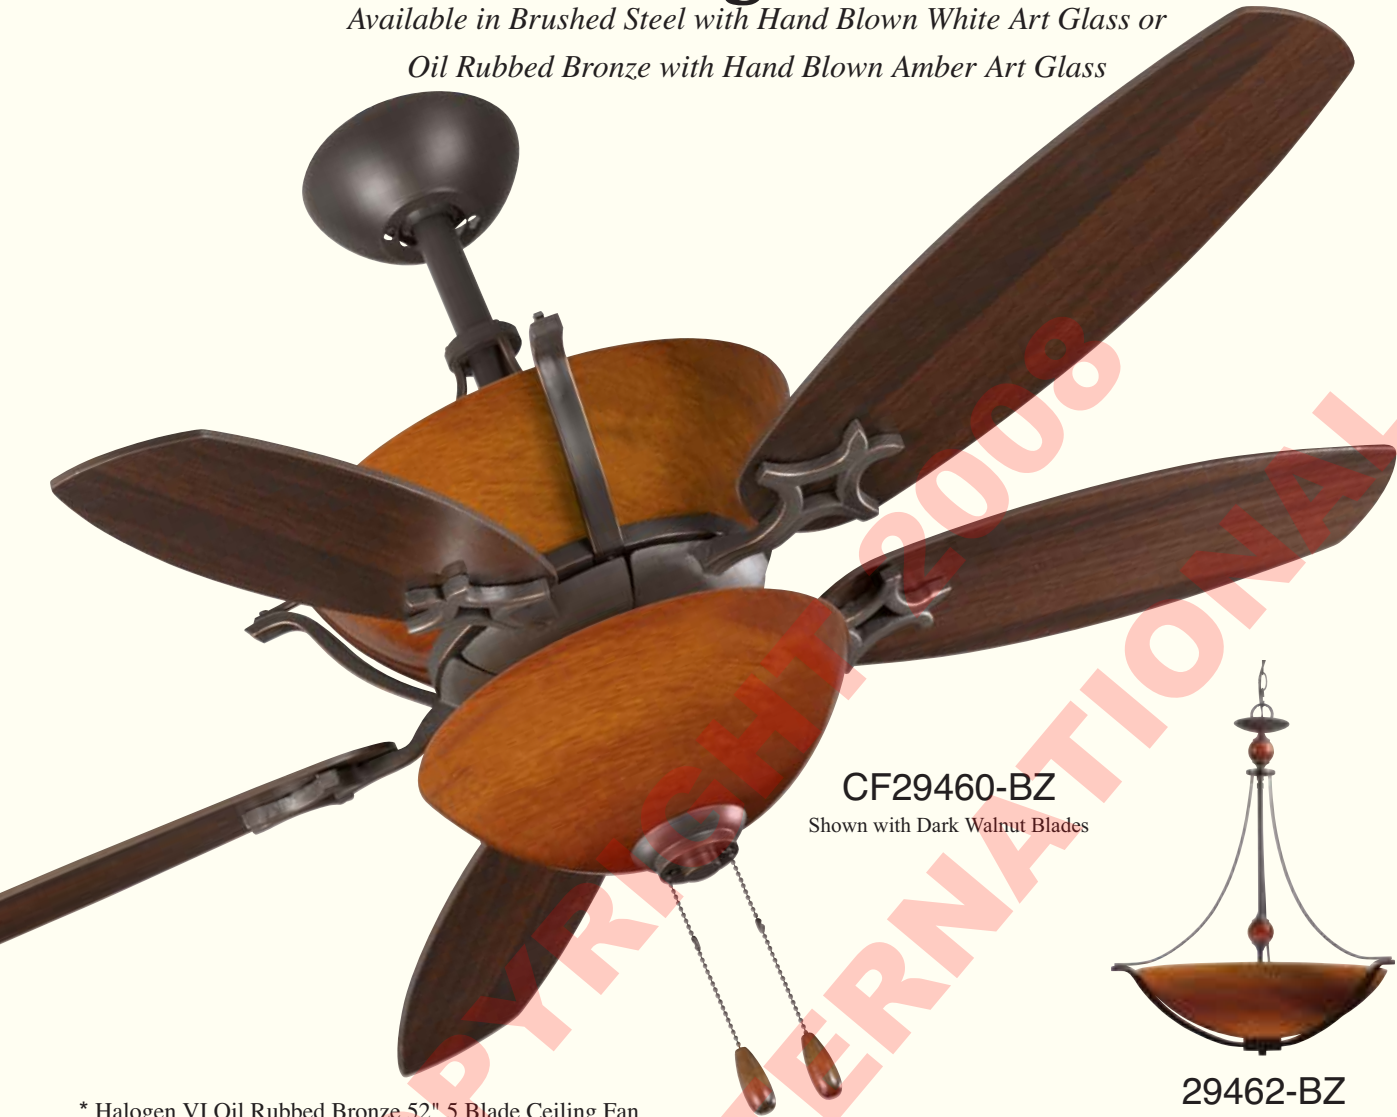

Halogen VI

Available in Brushed Steel with Hand Blown White Art Glass or
Oil Rubbed Bronze with Hand Blown Amber Art Glass

CF29460-BZ

Shown with Dark Walnut Blades