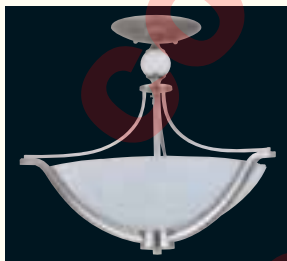

29466-BS

Semi-Flush/Hang Convertible
The Complete "Halogen VI" Family
Can Be Found On Pages 046-048