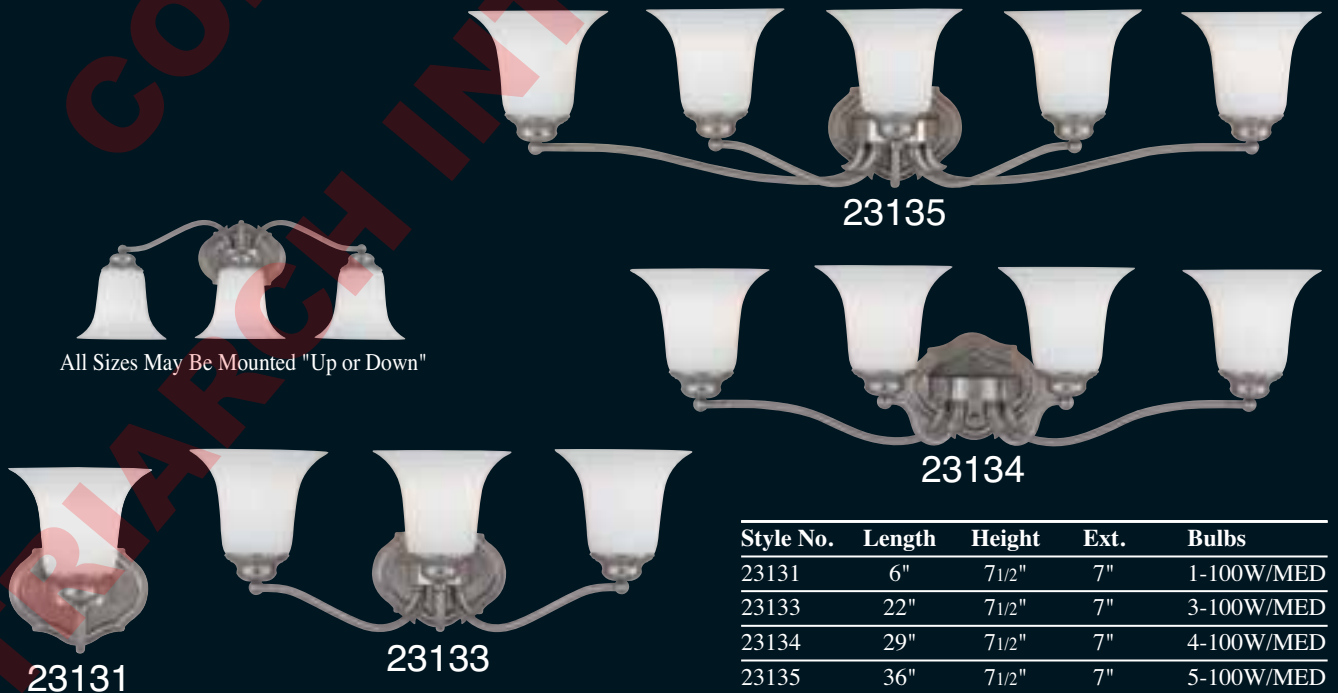

Tourmaline

Like the semi-precious stones, our own 'Tourmaline' is inspired by nature's palette. Exquisitely inlaid glass captures the light and is set against a subtle backdrop of softly Brushed Nickel.

Genevieve

A slightly French flourish in the styling adds attitude to these pieces. Set in a sassy Satin Nickel with traditional Opal Glass, they transition from the classic to the modern, offering a universal appeal.