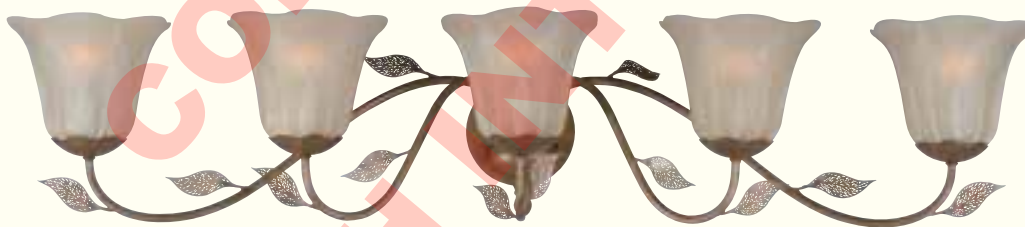

31614

31612

Style No.	Dia.	Height	Bulbs
31612	22"	32"	3-100W/MED
31614	32"	30"	9-60W/MED

25304

Style No.	Length	Height	Ext.	Bulbs
25302	25"	8 1/2"	9"	3-100W/MED
25303	34"	8 1/2"	9"	4-100W/MED
25304	43"	8 1/2"	9"	5-100W/MED