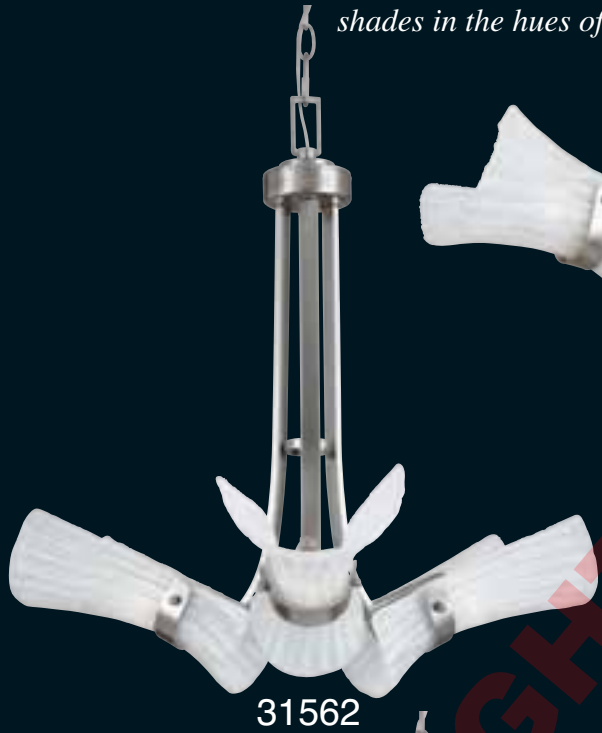

Style No.	Dia.	Height	Bulbs
31371	7 1/2" SQ	11"	1-100W/MED
31374	30"	26 1/2"	8-60W/CANDLE
31376	10 1/2" SQ	8 3/4"	4-60W/CANDLE

31374

23185

Style No.	Length	Height	Ext.	Bulbs
23181	4 1/2"	7 1/2"	4 1/2"	1-60W/CANDLE
23183	24"	7 1/2"	4 1/2"	3-60W/CANDLE
23184	33 1/2"	7 1/2"	4 1/2"	4-60W/CANDLE
23185	43"	7 1/2"	4 1/2"	5-60W/CANDLE

31562

31561
Semi Flush

31553

31554

Style No.	Dia.	Height	Bulbs
31561	19"	7 1/2"	3-60W/CANDLE
31562	24"	24"	3-60W/CANDLE
31553	27"	25"	5-60W/CANDLE+1 R20 50W
31554	34"	35"	9-60W/CANDLE+1 R20 50W

31551
Semi Flush