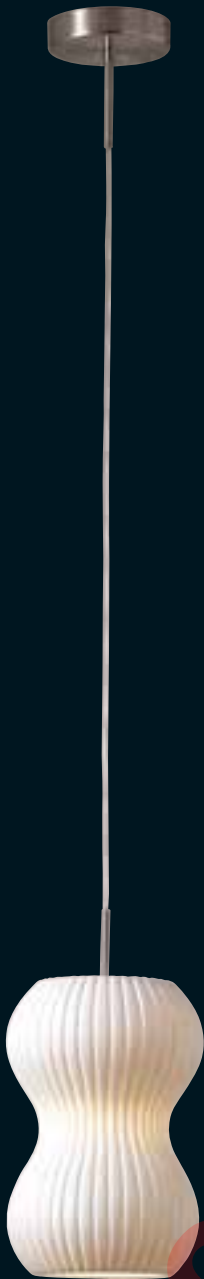

Hour Glass Porcelain

Quality Porcelain Lighting
Designed in Italy by Milleluci

80015