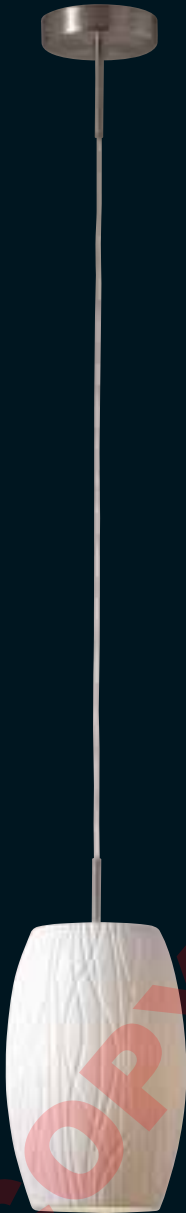

Barrel Porcelaino

Quality Porcelain Lighting
Designed in Italy by Milleluci

80025