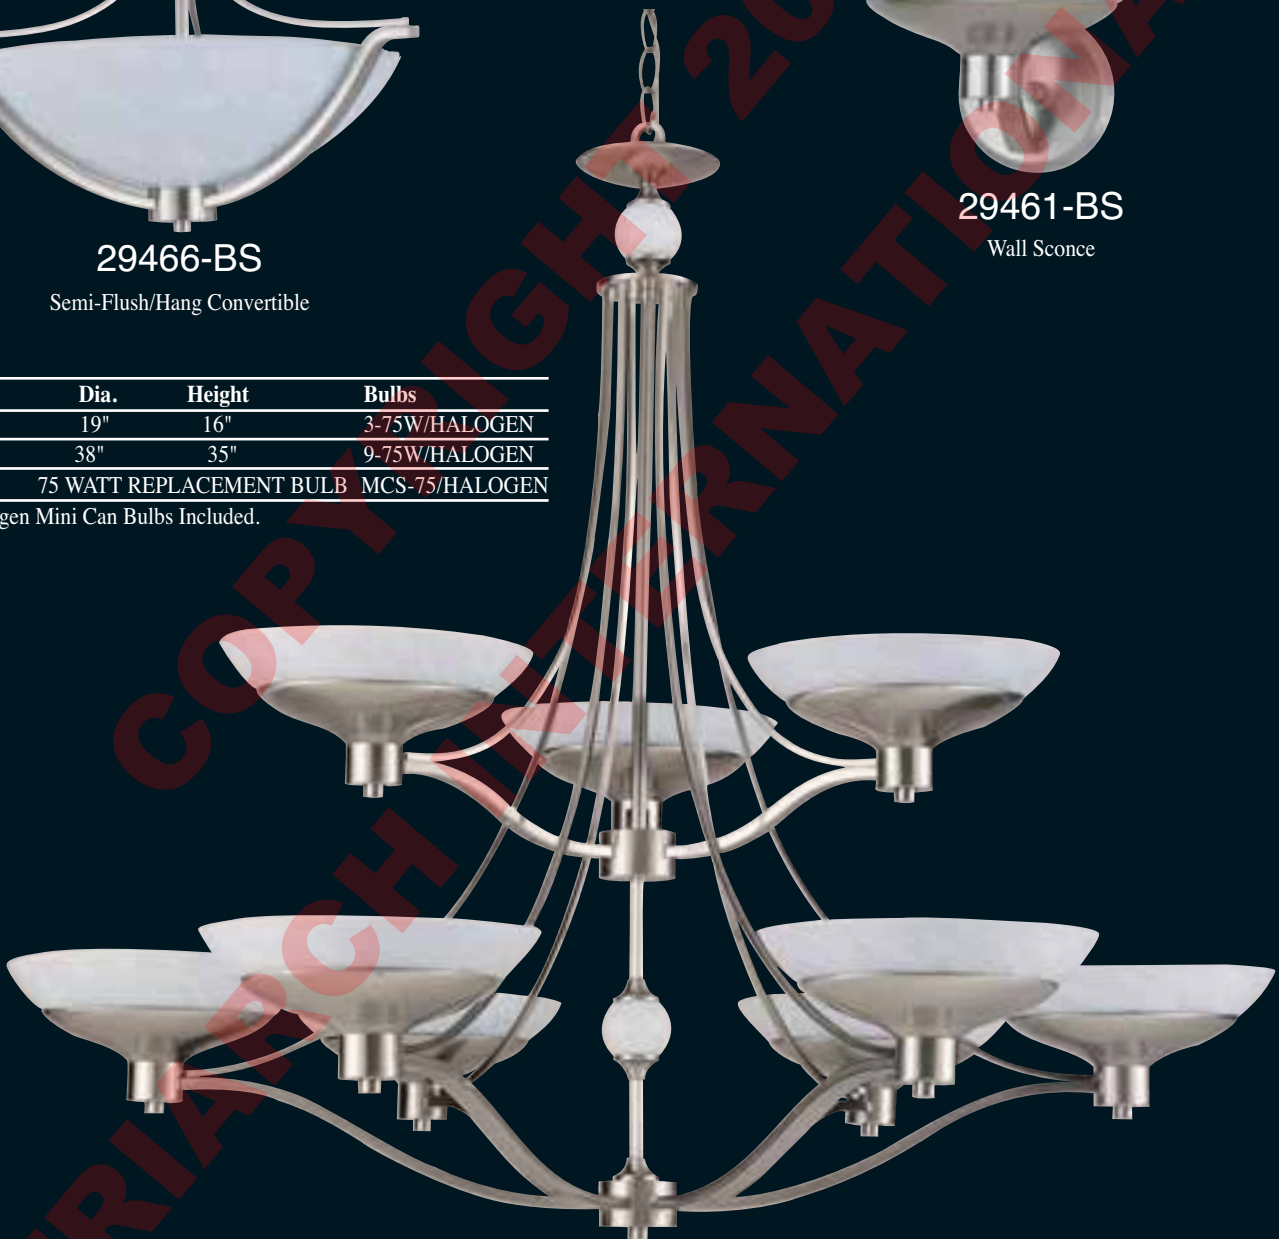

29466-BS
Shown as Pendant

Style No.	Dia.	Height	Bulbs
29466-BS	19"	16"	3-75W/HALOGEN
29469-BS	38"	35"	9-75W/HALOGEN
MCS-75	75 WATT REPLACEMENT BULB		MCS-75/HALOGEN

75W Halogen Mini Can Bulbs Included.

29469-BS