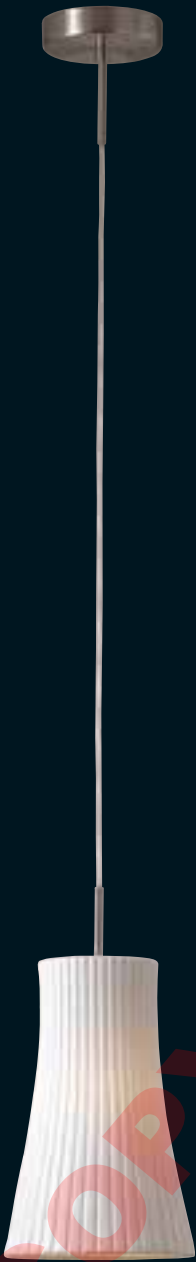

Nova Porcelainno

Quality Porcelain Lighting

Designed in Italy by Milleluci

80095