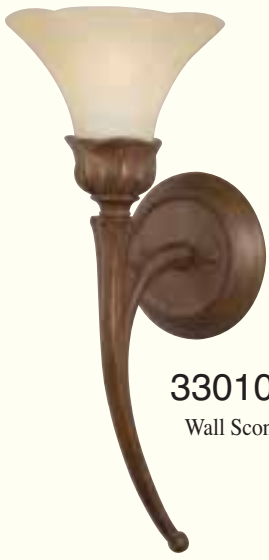

33010/1
Wall Sconce

Style No.	Width	Height	Ext	Bulbs
33010/1	7"	18"	8"	1-60W/MED