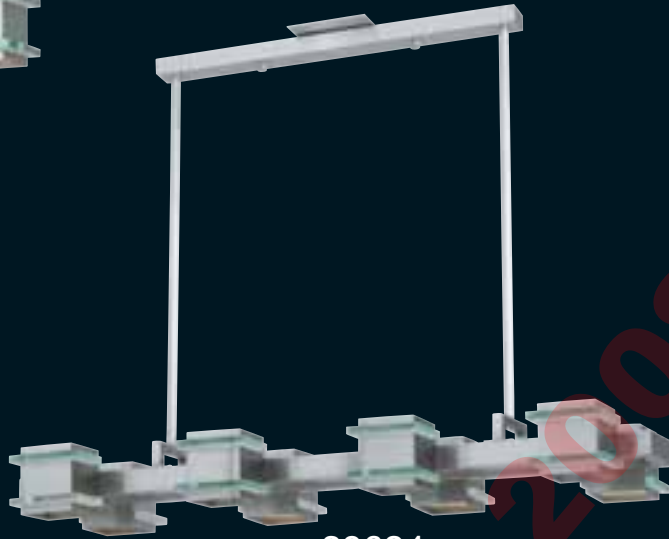

Deco

Brushed Steel Finish..... Halogen Bulbs are Included

39624