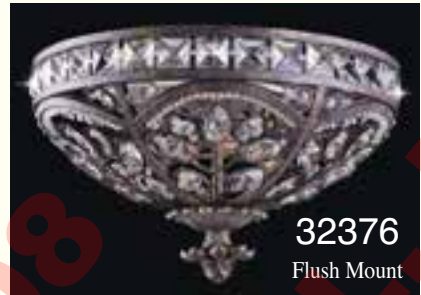

32321-21

Semi-Flush/Hang Convertible

32321-16

Semi-Flush/Hang Convertible

Style No.	Dia.	Height	Bulbs
32321-16	16"	15 1/2"	3-60W/MED
32321-21	21"	18"	5-60W/MED
32322-21	21"	32"	5-60W/MED
32325	50"	60"	12-60W/MED

32322-21

32325

Grand

English Bronze w/Gold & Silver Wash with Soft Back Silk Shades and Crystal

Style No.	Dia.	Height	Bulbs
32372	22"	30"	3-60W/CANDLE
32373	28"	49"	6-60W/CANDLE
32375	25"	34"	6+3-60W/CANDLE
32376	16"	9"	3-60W/CANDLE