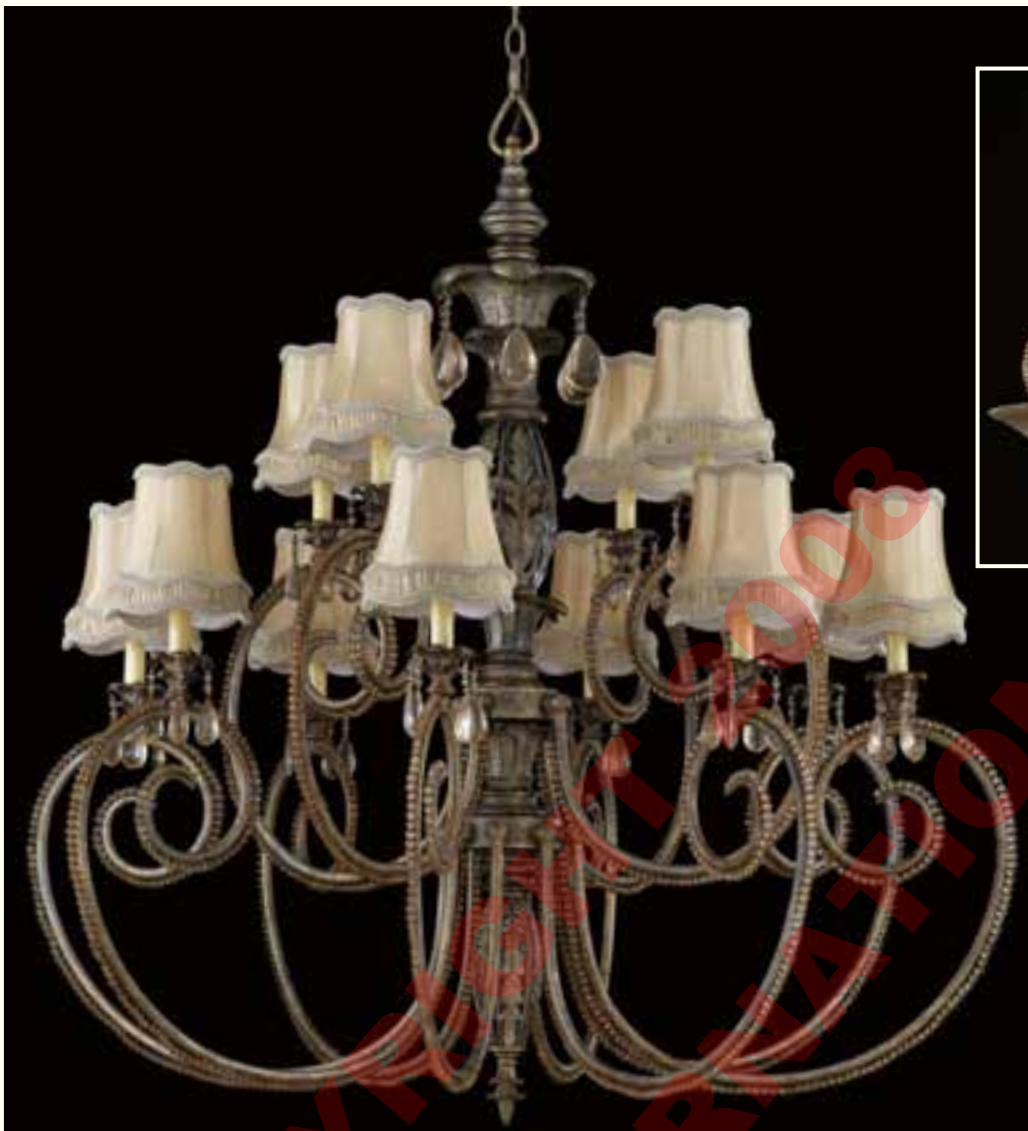

32519

32511
Shown as Pendant

32511
Semi Flush/Hang Convertible

32510/2
Wall Sconce

Style No.	Width	Height	Ext.	Bulbs
32510/2	14 1/2"	19 1/2"	7 1/2"	2-60W/CANDLE

32513

32517

Style No.	Dia.	Height	Bulbs
32511	16"	15"	3-60W/MED
32513	30"	33"	6-60W/CANDLE
32517	33"	37"	8-60W/CANDLE
32519	7 1/2"	15 1/2"	1-100W/MED