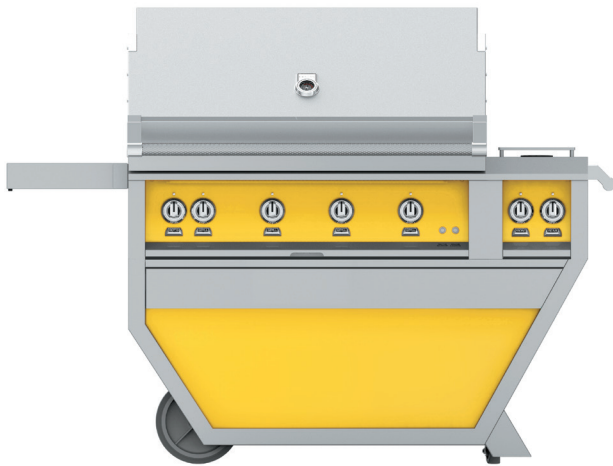

42" DELUXE GRILLS

42" Grill on Citra Deluxe Cart
with Double Side Burner

- Available in 30", 36" and 42" grill widths (not including side burner or worktop)
- 12" built-in double side burners or stainless steel worktop
- Marquise™ accented side cart handle and commercial end caps
- Flip-down front panel with commercial grade handle for access to gas tank and pullout drawer
- Interior pullout drawer to store grilling tools
- Standard pullout tray for LP gas tank
- Extra-large gray front wheels and commercial grade gray casters with 360 degrees of maneuverability for the smoothest cart movement

COLOR CHOICES

TIN ROOF (BURGUNDY) BG	MATADOR (RED) RD	CITRA (ORANGE) OR	SOL (YELLOW) YW	GROVE (GREEN) GR	PACIFIC FOG (DARK GRAY) GG
BORA BORA (TURQUOISE) TQ	PRINCE (BLUE) BU	LUSH (PURPLE) PP	STEALTH (BLACK) BK	FROTH (WHITE) WH	STAINLESS STEEL (STANDARD) N/A

GRILLS

Model	Description	MSRP	UMRP
GABR42CX2	42" Grill, (4) Trellis, Rotisserie, Deluxe Cart	$15,119.00	$13,709.00
GMBR42CX2	42" Grill, (3) Trellis, (1) Sear, Rotisserie, Deluxe Cart	$15,289.00	$13,859.00
GGBR42CX2	42" Grill, (4) Sear, Rotisserie, Deluxe Cart	$15,799.00	$14,329.00
Color	Grill, Deluxe Cart, Color Charge, 42" for CX2 models only (see chart for -XX color acronym)	+ $1,649	+ $1,489

Add (NG) Natural Gas or (LP) liquid Propane to the end of model number