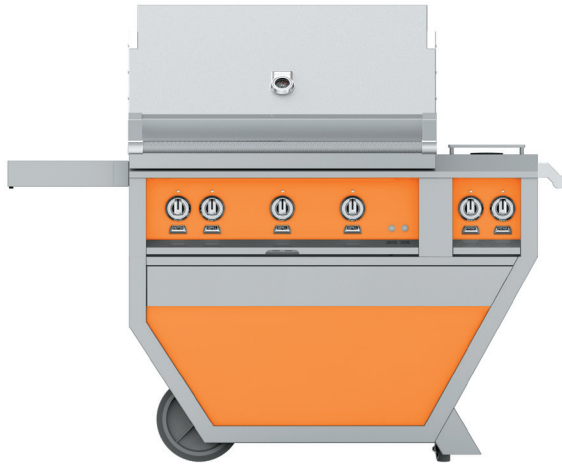

36" DELUXE GRILLS

36" Grill on Citra Deluxe Cart with Double Side Burner

- Available in 30", 36" and 42" grill widths (not including side burner or worktop)
- 12" built-in double side burners or stainless steel worktop
- Marquise™ accented side cart handle and commercial end caps
- Flip-down front panel with commercial grade handle for access to gas tank and pullout drawer
- Interior pullout drawer to store grilling tools
- Standard pullout tray for LP gas tank
- Extra-large gray front wheels and commercial grade gray casters with 360 degrees of maneuverability for the smoothest cart movement

COLOR CHOICES

TIN ROOF (BURGUNDY) BG	MATADOR (RED) RD	CITRA (ORANGE) OR	SOL (YELLOW) YW	GROVE (GREEN) GR	PACIFIC FOG (DARK GRAY) GG
BORA BORA (TURQUOISE) TQ	PRINCE (BLUE) BU	LUSH (PURPLE) PP	STEALTH (BLACK) BK	FROTH (WHITE) WH	STAINLESS STEEL (STANDARD) N/A

GRILLS*

Model	Description	MSRP	UMRP
GABR36CX2	36" Grill, (3) Trellis, Rotisserie, Deluxe Cart	$14,089.00	$12,779.00
GMBR36CX2	36" Grill, (2) Trellis, (1) Sear, Rotisserie, Deluxe Cart	$14,259.00	$12,939.00
GSBR36CX2	36" Grill, (3) Sear, Rotisserie, Deluxe Cart	$14,769.00	$13,399.00
Color	Grill, Deluxe Cart, Color Charge, 36" for CX2 models only (see chart for -XX color acronym)	+ $1,459	+ $1,329

Add (NG) Natural Gas or (LP) liquid Propane to the end of model number