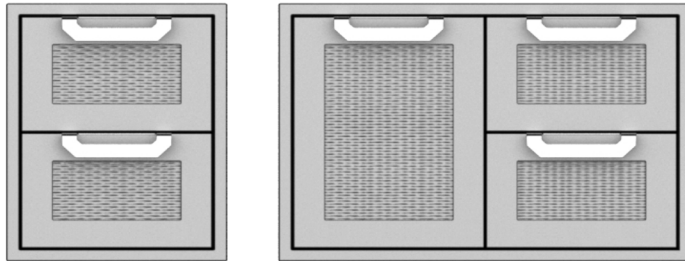

STORAGE AND CLEAN UP

- Heavy gauge welded body construction
- Recessed Marquise™ accented panels with commercial grade handles
- Soft close door hinges with alignment adjustability

COLOR CHOICES

TIN ROOF (BURGUNDY) BG	MATADOR (RED) RD	CITRA (ORANGE) OR	SOL (YELLOW) YW	GROVE (GREEN) GR	PACIFIC FOG (DARK GRAY) GG
BORA BORA (TURQUOISE) TQ	PRINCE (BLUE) BU	LUSH (PURPLE) PP	STEALTH (BLACK) BK	FROTH (WHITE) WH	STAINLESS STEEL (STANDARD) N/A

SINGLE ACCESS DOORS*

Model	Description	MSRP	UMRP
AGADL18	Single Access Door, Hinge Left, Marquise, 18"	$639.00	$579.00
AGADR18	Single Access Door, Hinge Right, Marquise, 18"	$639.00	$579.00
AGADL24	Single Access Door, Hinge Left, Marquise, 24"	$709.00	$649.00
AGADR24	Single Access Door, Hinge Right, Marquise, 24"	$709.00	$649.00
Color	Single Access Door, Color Charge, 18" or 24" (see chart for -XX color acronym)	+ $239	+ $219

DOUBLE ACCESS AND STORAGE DOORS*

AGAD30	Double Access Doors, Marquise, 30"	$879.00	$799.00
AGAD36	Double Access Doors, Marquise, 36"	$949.00	$859.00
AGAD42	Double Access Doors, Marquise, 42"	$1,029.00	$929.00
AGSD30	Double Storage Doors, Marquise, 30"	$1,629.00	$1,479.00
AGSD36	Double Storage Doors, Marquise, 36"	$1,789.00	$1,619.00
AGSD42	Double Storage Doors, Marquise, 42"	$1,949.00	$1,769.00
Color	Double Access or Storage Doors, Color Charge, 30", 36", or 42" (see chart for -XX color acronym)	+ $459	+ $419

SINGLE STORAGE DRAWERS

AGSR30	Single Storage Drawer, 30" SS ONLY	$1,079.00	$979.00
AGSR36	Single Storage Drawer, 36" SS ONLY	$1,149.00	$1,049.00
Color	Single Drawer (see chart for -XX color acronym)	+ $239	+ $219

DOUBLE DRAWERS*

AGDR16	Double Drawers, Marquise, 16"	$1,389.00	$1,259.00
Color	Double Drawers, Color Charge, 16" (see chart for -XX color acronym)	+ $239	+ $219