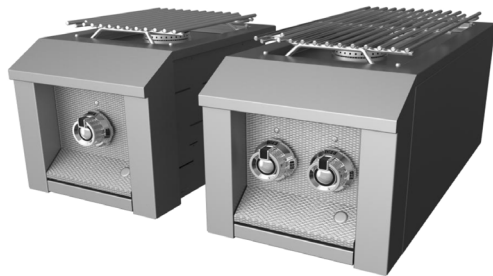

- Single or double side sealed burner(s) configurations
- Double side burners: 20,000 Btu/hour front burner and 10,000 Btu/hour rear burner
- Single side burner: 20,000 Btu/hour sealed burner
- Stainless steel rod grate
- Sealed burner bowl with drain tube
- Electronic ignition system with re-ignition capability
- LED lighting on front control panel

SIDE BURNERS

Model	Description	Finish	MSRP	UMRP
AEB121	Single Side Burner, Built-in, 12"	SS	$1,149.00	$1,049.00
AEB122	Double Side Burner, Built-in, 12"	SS	$1,469.00	$1,339.00
Color	Side Burner (See Chart for - xx Color Acronym)		+$179	+$159

ACCESSORIES

AGBCK-NG	Conversion Kit, Side Burner, NG		$119.00	$99.00
AGBCK-LP	Conversion Kit, Side Burner, LP		$80.00	$72.00
SINGLE SIDE BURNER HI ALT KIT	High Altitude Kit for Single Side Burner		$17.00	$17.00
DOUBLE SIDE BURNER HI ALT KIT	High Altitude Kit for Double Side Burner		$26.00	$26.00

** Kits are specific to individual grill model number, gas type and altitude. Contact customer service for specific kit number.