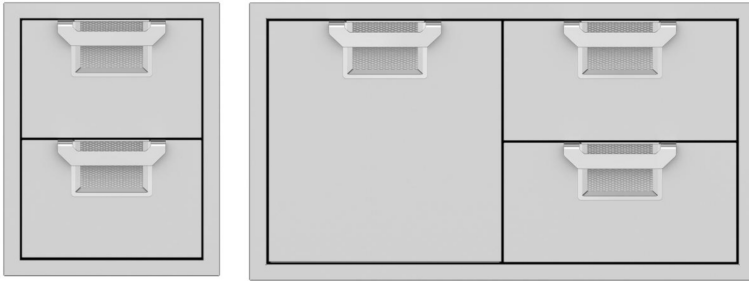

ASPIRE BY HESTAN

- Heavy gauge welded body construction
- Recessed Marquise™ accented panels with commercial grade handles
- Robust door hinges with alignment adjustability

ACCESS DOORS/ DRAWER + STORAGE DOORS/ PAPER TOWEL DISPENSER/ COUNTERTOP TRASH CHUTE

Model	Description	Finish	MSRP	UMRP
AEADL18	Single Access Door, Hinge Left, 18"	SS	$429.00	$389.00
AEADR18	Single Access Door, Hinge Right, 18"	SS	$429.00	$389.00
AEADL24	Single Access Door, Hinge Left, 24"	SS	$459.00	$419.00
AEADR24	Single Access Door, Hinge Right, 24"	SS	$459.00	$419.00
Color	Single Access Door (See Chart for - xx Color Acronym)		+$139	+$119
AEAD30	Double Access Doors, 30"	SS	$649.00	$599.00
AEAD36	Double Access Doors, 36"	SS	$749.00	$679.00
AEAD42	Double Access Doors, 42"	SS	$859.00	$779.00
AESDR30	Double Drawer and Storage Door Combination, 30"	SS	$1,369.00	$1,239.00
AESDR36	Double Drawer and Storage Door Combination, 36"	SS	$1,669.00	$1,519.00
AESDR42	Double Drawer and Storage Door Combination, 42"	SS	$1,749.00	$1,589.00
AEDR16	Double Drawers, 16"	SS	$999.00	$899.00
Color	Double Access Door (See Chart for - xx Color Acronym)		+$259	+$239
AETRC20	Trash Storage Drawer, 20"	SS	$1,139.00	$1,039.00
AEPTD16	Paper Towel Dispenser, 16"	SS	$439.00	$399.00
Color	Trash Storage and Paper Towel (see chart for -XX color acronym)		+$139	+$119
AGTC	Countertop Trash Chute with Cutting Board, Marquise		$529.00	$479.00