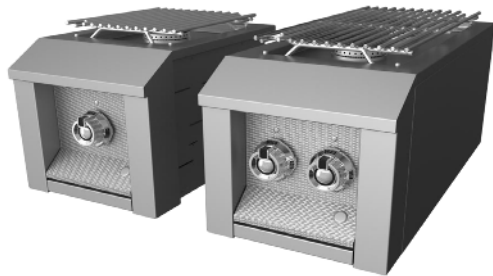

NOTE: GRILL HEAD AND CART SOLD SEPARATELY

DOUBLE DOOR CARTS

Model	Description	Finish	MSRP	UMRP
ECD30	Double Door Cart, 30"	SS	\$1,039.00	\$939.00
ECD36	Double Door Cart, 36"	SS	\$1,279.00	\$1,159.00
ECD42	Double Door Cart, 42"	SS	\$1,509.00	\$1,369.00
Color	Double Door Cart (See Chart for - xx Color Acronym)		+\$259	+\$239