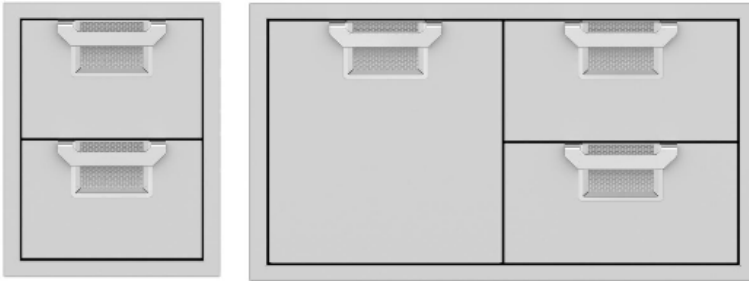

ASPIRE BY HESTAN

- Heavy gauge welded body construction
- Recessed Marquise™ accented panels with commercial grade handles
- Robust door hinges with alignment adjustability

ACCESS DOORS/ DRAWER + STORAGE DOORS/ PAPER TOWEL DISPENSER/ COUNTERTOP TRASH CHUTE

Model	Description	Finish	MSRP	UMRP
AEADL18	Single Access Door, Hinge Left, 18"	SS	$429.00	$389.00
AEADR18	Single Access Door, Hinge Right, 18"	SS	$429.00	$389.00
AEADL24	Single Access Door, Hinge Left, 24"	SS	$459.00	$419.00
AEADR24	Single Access Door, Hinge Right, 24"	SS	$459.00	$419.00
Color	Single Access Door (See Chart for - xx Color Acronym)		+$139	+$119
AEAD30	Double Access Doors, 30"	SS	$649.00	$599.00
AEAD36	Double Access Doors, 36"	SS	$749.00	$679.00
AEAD42	Double Access Doors, 42"	SS	$859.00	$779.00
AESDR30	30" Double Drawer and Storage Door Combination, Marquise Front Panels; Left Side holds slide out for LP Tank or Trash Receptacle; Right Side is Two Drawer Storage	SS	$1,369.00	$1,239.00
AESDR36	36" Double Drawer and Storage Door Combination, Marquise Front Panels; Left Side holds slide out for LP Tank or Trash Receptacle; Right Side is Two Drawer Storage	SS	$1,669.00	$1,519.00
AESDR42	42" Double Drawer and Storage Door Combination, Marquise Front Panels; Left Side holds slide out for LP Tank or Trash Receptacle; Right Side is Two Drawer Storage	SS	$1,749.00	$1,589.00
AEDR16	Double Drawers, 16"	SS	$999.00	$899.00
Color	Double Access Door (See Chart for - xx Color Acronym)		+$259	+$239
AETRC20	Trash Storage Drawer, 20"	SS	$1,139.00	$1,039.00
AEPTD16	Paper Towel Dispenser, 16"	SS	$439.00	$399.00
Color	Trash Storage and Paper Towel (see chart for -XX color acronym)		+ $139	+ $119
AGTC	Countertop Trash Chute with Cutting Board, Marquise		$529.00	$479.00

Color finishes other than stainless steel (ss) are special order items and cannot be cancelled or returned