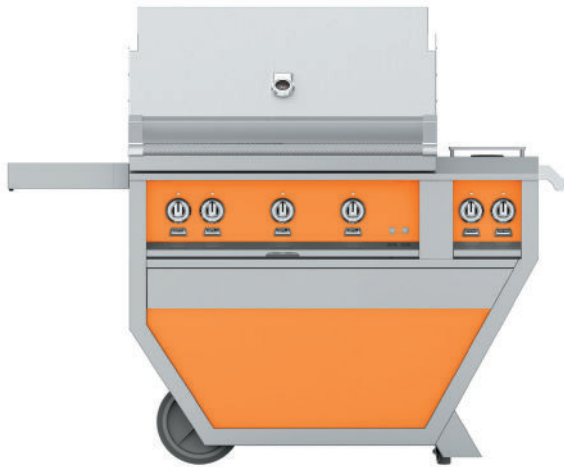

36" DELUXE GRILLS

36" Grill on Citra Deluxe Cart with Double Side Burner

- Available in 30", 36" and 42" grill widths (not including side burner or worktop)
- 12" built-in double side burners or stainless steel worktop
- Marquise™ accented side cart handle and commercial end caps
- Flip-down front panel with commercial grade handle for access to gas tank and pullout drawer
- Interior pullout drawer to store grilling tools
- Standard pullout tray for LP gas tank
- Extra-large gray front wheels and commercial grade gray casters with 360 degrees of maneuverability for the smoothest cart movement

COLOR CHOICES

TIN ROOF (BURGUNDY) BG	MATADOR (RED) RD	CITRA (ORANGE) OR	SOL (YELLOW) YW	GROVE (GREEN) GR	PACIFIC FOG (DARK GRAY) GG
BORA BORA (TURQUOISE) TQ	PRINCE (BLUE) BU	LUSH (PURPLE) PP	STEALTH (BLACK) BK	FROTH (WHITE) WH	STAINLESS STEEL (STANDARD) N/A

GRILLS*

Model	Description	MSRP	UMRP
GABR36CX2	36" Grill, (3) Trellis, Rotisserie, Deluxe Cart	$14,089.00	$12,779.00
GMBR36CX2	36" Grill, (2) Trellis, (1) Sear, Rotisserie, Deluxe Cart	$14,259.00	$12,939.00
GSBR36CX2	36" Grill, (3) Sear, Rotisserie, Deluxe Cart	$14,769.00	$13,399.00
Color	Grill, Deluxe Cart, Color Charge, 36" for CX2 models only (see chart for -XX color acronym)	+ $1,459	+ $1,329

Add (NG) Natural Gas or (LP) liquid Propane to the end of model number

Color finishes other than stainless steel (ss) are special order items and cannot be cancelled or returned