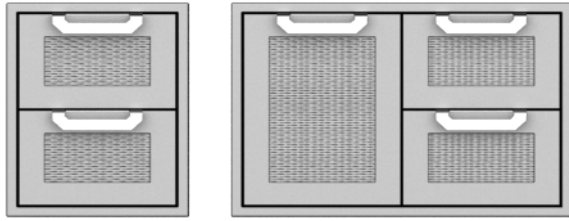

STORAGE AND CLEAN UP

- Heavy gauge welded body construction
- Recessed Marquise™ accented panels with commercial grade handles
- Soft close door hinges with alignment adjustability

COLOR CHOICES

TIN ROOF (BURGUNDY) BG	MATADOR (RED) RD	CITRA (ORANGE) OR
BORA BORA (TURQUOISE) TQ	PRINCE (BLUE) BU	LUSH (PURPLE) PP
SOL (YELLOW) YW	GROVE (GREEN) GR	PACIFIC FOG (DARK GRAY) GG
STEALTH (BLACK) BK	FROTH (WHITE) WH	STAINLESS STEEL (STANDARD) N/A

SINGLE ACCESS DOORS*

Model	Description	MSRP	UMRP
AGADL18	Single Access Door, Hinge Left, Marquise, 18"	$639.00	$579.00
AGADR18	Single Access Door, Hinge Right, Marquise, 18"	$639.00	$579.00
AGADL24	Single Access Door, Hinge Left, Marquise, 24"	$709.00	$649.00
AGADR24	Single Access Door, Hinge Right, Marquise, 24"	$709.00	$649.00
Color	Single Access Door, Color Charge, 18" or 24" (see chart for -XX color acronym)	+ $239	+ $219

DOUBLE ACCESS AND STORAGE DOORS*

AGAD30	Double Access Doors, Marquise, 30"	$879.00	$799.00
AGAD36	Double Access Doors, Marquise, 36"	$949.00	$859.00
AGAD42	Double Access Doors, Marquise, 42"	$1,029.00	$929.00
AGSD30	30" Double Door Storage Cabinet, Marquise Front Panels; Left Side holds slide out for LP Tank or Trash Receptacle; Right Side is Enclosed w/ Adjustable Wire Shelf	$1,629.00	$1,479.00
AGSD36	36" Double Door Storage Cabinet, Marquise Front Panels; Left Side holds slide out for LP Tank or Trash Receptacle; Right Side is Enclosed w/ Adjustable Wire Shelf	$1,789.00	$1,619.00
AGSD42	42" Double Door Storage Cabinet, Marquise Front Panels; Left Side holds slide out for LP Tank or Trash Receptacle; Right Side is Enclosed w/ Adjustable Wire Shelf	$1,949.00	$1,769.00
Color	Double Access or Storage Doors, Color Charge, 30", 36", or 42" (see chart for -XX color acronym)	+ $459	+ $419

SINGLE STORAGE DRAWERS

AGSR30	Single Storage Drawer, 30" SS ONLY	$1,079.00	$979.00
AGSR36	Single Storage Drawer, 36" SS ONLY	$1,149.00	$1,049.00
Color	Single Drawer (see chart for -XX color acronym)	+ $239	+ $219

DOUBLE DRAWERS*

AGDR16	Double Drawers, Marquise, 16"	$1,389.00	$1,259.00
Color	Double Drawers, Color Charge, 16" (see chart for -XX color acronym)	+ $239	+ $219

Color finishes other than stainless steel (ss) are special order items and cannot be cancelled or returned