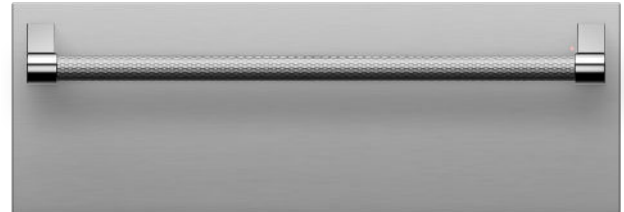

WARMING DRAWER

- Features a digital control with four preset temperature options (ranging from 100 degrees to 200 degrees) and 15 time intervals, for flexibility and ease of use.
- Quiet convection fan for perfectly even temperature control.
- Exterior power indicator light helps you visibly see when the power is on.
- Stainless steel interior for bright finish, longevity and easy clean up.
- Halogen lit interior provides better visibility to items.
- Full extension soft-close drawer mechanism provides smooth, effortless operation and is removable for cleaning. Load capacity is 80 lbs. [36kg]
- 2.3 Cu. Ft. of total interior space.
- Suitable for outdoor and indoor installations
- Slow cooking function is ideal for cooking meats until tender.

COLOR CHOICES

TIN ROOF (BURGUNDY) BG	MATADOR (RED) RD	CITRA (ORANGE) OR	SOL (YELLOW) YW	GROVE (GREEN) GR	PACIFIC FOG (DARK GRAY) GG
BORA BORA (TURQUOISE) TQ	PRINCE (BLUE) BU	LUSH (PURPLE) PP	STEALTH (BLACK) BK	FROTH (WHITE) WH	STAINLESS STEEL (STANDARD) N/A

POWER BURNER

Model	Description	MSRP	UMRP
GWD30	30" Warming Drawer	$2,829.00	$2,569.00
GWD30-COLOR		$3,049.00	$2,769.00
GWD30-OV		$2,689.00	$2,439.00

Color finishes other than stainless steel (ss) are special order items and cannot be cancelled or returned