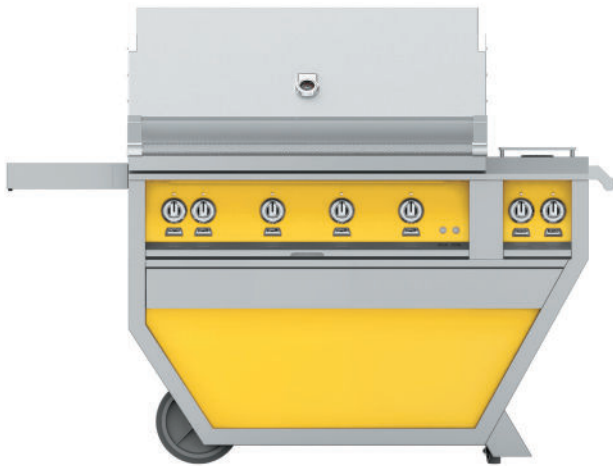

42" DELUXE GRILLS

42" Grill on Citra Deluxe Cart
with Double Side Burner

- Available in 30", 36" and 42" grill widths (not including side burner or worktop)
- 12" built-in double side burners or stainless steel worktop
- Marquise™ accented side cart handle and commercial end caps
- Flip-down front panel with commercial grade handle for access to gas tank and pullout drawer
- Interior pullout drawer to store grilling tools
- Standard pullout tray for LP gas tank
- Extra-large gray front wheels and commercial grade gray casters with 360 degrees of maneuverability for the smoothest cart movement

COLOR CHOICES

TIN ROOF (BURGUNDY) BG	MATADOR (RED) RD	CITRA (ORANGE) OR	SOL (YELLOW) YW	GROVE (GREEN) GR	PACIFIC FOG (DARK GRAY) GG
BORA BORA (TURQUOISE) TQ	PRINCE (BLUE) BU	LUSH (PURPLE) PP	STEALTH (BLACK) BK	FROTH (WHITE) WH	STAINLESS STEEL (STANDARD) N/A

GRILLS

Model	Description	MSRP	UMRP
GABR42CX2	42" Grill, (4) Trellis, Rotisserie, Deluxe Cart	$15,119.00	$13,709.00
GMBR42CX2	42" Grill, (3) Trellis, (1) Sear, Rotisserie, Deluxe Cart	$15,289.00	$13,859.00
GGBR42CX2	42" Grill, (4) Sear, Rotisserie, Deluxe Cart	$15,799.00	$14,329.00
Color	Grill, Deluxe Cart, Color Charge, 42" for CX2 models only (see chart for -XX color acronym)	+ $1,649	+ $1,489

Add (NG) Natural Gas or (LP) liquid Propane to the end of model number
Color finishes other than stainless steel (ss) are special order items and cannot be cancelled or returned