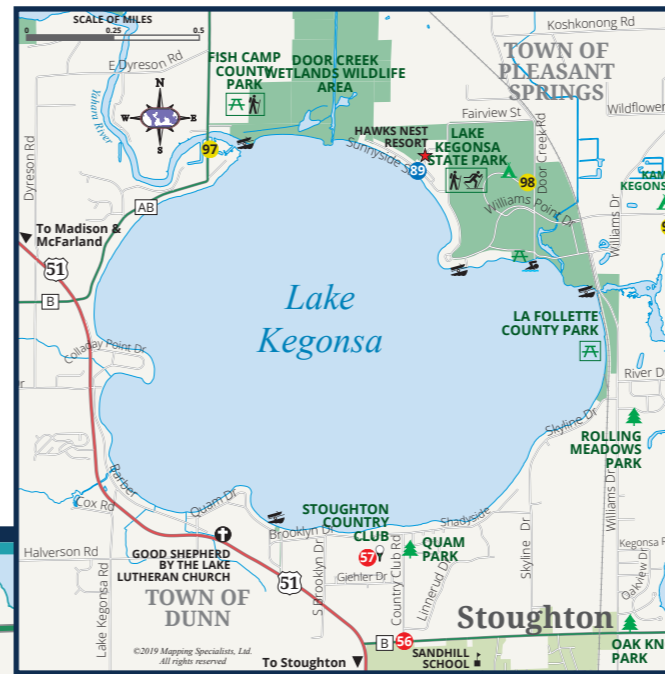

Lodging / Camping

- 96** Badgerland Campground
- 97** Kegonsa Cove
- 98** Lake Kegonsa State Park
- 99** Viking Village Campground
- 100** Altemus Corners Bed & Breakfast Inn
- 101** Coachman's Golf Resort
- 102** Days Inn Hotel
- 103** Quality Inn & Suites Hotel
- 104** Hilton Tru Hotel - Opening Fall 2020

Recreation

- 106** Nordic Ridge Splash Pad
- 107** Troll Beach
- 108** Division Street Park
- 109** Stoughton Wellness & Athletic Center
- 110** Kiwanis Disc Golf Course
- 111** Viking County Park
- 112** Yahara River Trail System
- 113** Racetrack Park

School

14 Stoughton High School

Bold Denotes Stoughton Chamber of Commerce Members

Stoughton

WISCONSIN

532 EAST MAIN ST.
STOUGHTON, WI 53589
608.873.7912
VISITSTOUGHTON.COM

Retail / Boutiques / Galleries

- | | |
|------------------------------------------------|------------------------------------------------|
| 1 Abel Contemporary Art | 13 Greetings & Gifts |
| 2 A Day in the Country Gifts & Décor | 14 McGlynn Pharmacy |
| 3 All Through the House Gourmet Gifts | 15 Midwest Best CBD |
| 4 Autumn Pearl Salon | 16 The Next Generation
Toys & Consignment |
| 5 Cheesers Lokal Market | 17 Nordic Nook
Scandinavian Imports & Gifts |
| 6 Diakonos Designs Studio & Gallery | 18 Smokes on the Water |
| 7 Diamonds Select Jewelry | 19 Spry Whimsy Fiber Arts |
| 8 Dune Gift & Home | 20 Stoton Cycle |
| 9 Elsing's Second Hand Shop | 21 Stoughton Floral |
| 10 Gemini Games | 22 Studio 184 - Annie Sloan Chalk Paint |
| 11 Grasshopper Goods | 23 Woodland Studios |
| 12 Green Road Pottery | |