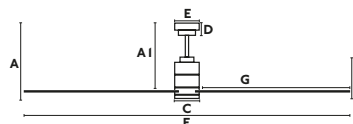

A	A1
360/14.17"	325/12.8"
B	C
200/7.87"	130/5.12"
D	E
55/2.2"	130/5.12"
F	G
ø2440/96.1"	1160/45.67"