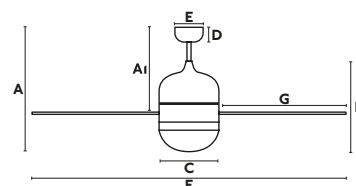

33606 219,30€
Body Shiny White/Blanco Brillo
Blades White/Blanco
 +Maple/Arce

Material Body	Steel/Acero	Light	2 E14 max. 8W
Material Blades	MDF	Bulb incl.	No
W	8-22-38	Rec. Bulb	17461
RPM	84-140-180	Diff	Glass/Cristal
Airflow	109 m3 min		
V/Hz	220V-240V/50Hz		
Accesories ☒	33928 Wall Control 3 speeds		
	33929 Remote Control/dimer-on-off		
	33937 Remote Control/Programmer		
Opt. downrod	Page 810		