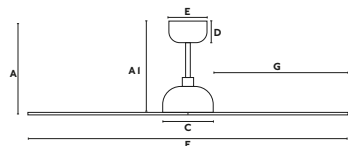

A	A1
250/9.84"	250/9.84"
B	C
130/5.12"	170/6.69"
D	E
55/2.2"	130/5.12"
F	G
Ø1320/52"	580/22.83"

*Order your Smart Fan with the reference of the fan finished in WP and add the reference 34150-03 of the gear. The price of the gear is with PRO35 discount.
Solicita tu Smart Fan con la referencia del ventilador acabado en WP y añade la referencia 34150-03 del receptor. El precio del receptor es con el descuento PRO35.