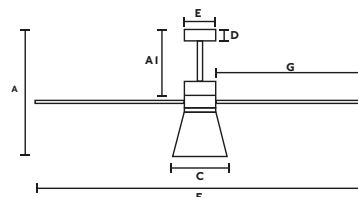

Material Body Steel/Acero
Material Blades ABS
W 5-7-10-15-19-28
RPM 69-99-123-143-162-189
Airflow 153 m3 min
V/Hz 50/60Hz/50-60Hz
Downrods 200

Light SMD LED 20W 965lm
2700K/796lm -3500K/965lm
Dimmable K -5000K/915lm
CRI >80
Driver incl. Yes
Diff PC