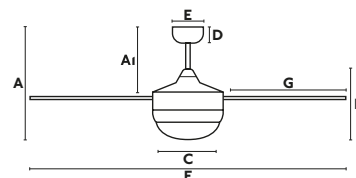

33698 203,00€
Body White/Blanco
Blades White/Blanco
 +Maple/Arce

33699 203,00€
Body Matt Nickel/Níquel Mate
Blades Grey/Gris
 +Maple/Arce

ø1320
755

Material Body	Steel/Acero	Light	2 E14 max. 8W
Material Blades	MDF	Bulb incl.	No
W	16-24-35	Rec. Bulb	17461
RPM	135-175-210	Diff	Glass/Cristal
Airflow	101.09 m3 min		
V/Hz	220V-240V/50Hz		
Accessories ☒	33928 Wall Control 3 speeds 33929 Remote Control/dimer-on-off 33937 Remote Control/Programmer		
Opt. downrod	Page 810		