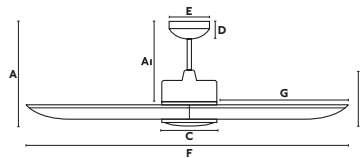

33551 725,90€
33551WP 705,50€ ***Smart Fan**
Body White/Blanco
Blades White/Blanco

Material Body	Steel/Acero	Light	SMD LED 15W 3000K 1200lm
Material Blades	ABS	CRI	>80
W	5-7-9-11-14-18	Driver incl.	Yes
RPM	100-120-140-160-180-200	Diff	PC
Airflow	180.57 m3 min		
V/Hz	220V-240V/50-60Hz		
Opt. downrod	Page 810