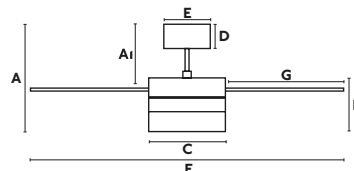

A	A1
280/11.02"	180/7.09"
B	C
150/5.91"	210/8.27"
D	E
65/2.6"	130/5.12"
F	G
Ø1220/48"	495/19.49"