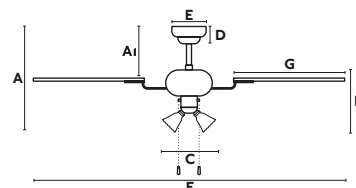

33102 176,45€
Body Dark Brown/Marrón Oscuro
Blades Mahogany/Caoba
 +Dark Walnut/Nogal Oscuro

Material Body	Steel/Acero	Light	3 E27 max. 15W
Material Blades	MDF	Bulb incl.	No
W	27-35-47	Rec. Bulb	17462
RPM	130-185-235	Diff	Glass/Cristal
Airflow	99.96 m3 min		
V/Hz	220V-240V/50Hz		
Accessories ☒	33928 Wall Control 3 speeds 33929 Remote Control/dimer-on-off 33937 Remote Control/Programmer		
Opt. downrod	Page 810		