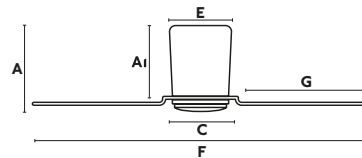

A	A1
215/8.46"	
B	C
250/9.84"	
D	E
170/6.69"	
F	G
ø1320/52"	
570/22.44"