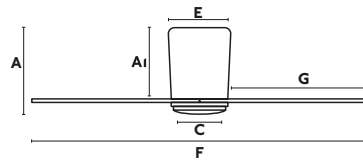

Material Body Steel/Acero
Material Blades Plywood
W 2-7-9-14-21-32
RPM 50-82-114-146-178-210
Airflow 195.39 m3 min
V/Hz 220V-240V/50-60Hz

A	A1
190/7.48"	
B	C
155/6.1"	140/5.51"
D	E
	170/6.69"
F	G
ø1320/52"	630/24.8"