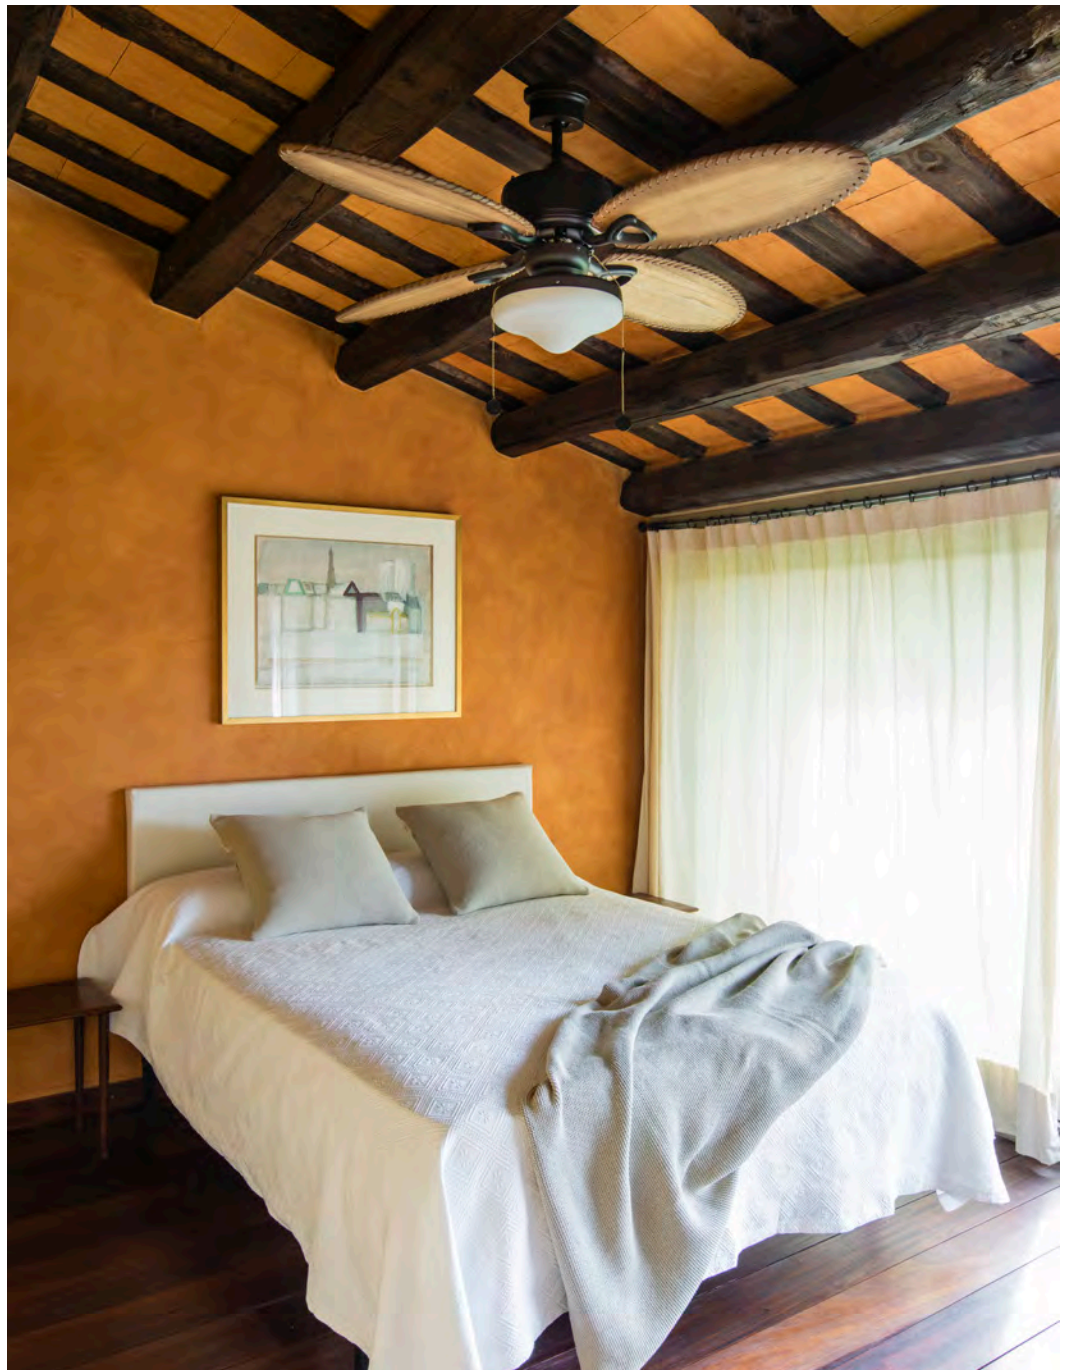

33019 328,45€
Body Dark Brown/Marrón Oscuro
Blades Pine/Pino

Material Body	Steel/Acero	Light	2 E27 max. 15W
Material Blades	Wood/Madera	Bulb incl.	No
W	14-29-58	Rec. Bulb	17463
RPM	85-135-185	Diff	Glass/Cristal
Airflow	123.72 m3 min		
V/Hz	220V-240V/50Hz		
Accessories ☒	33928 Wall Control 3 speeds		
	33929 Remote Control/dimer-on-off		
	33937 Remote Control/Programmer		
Opt. downrod	Page 810