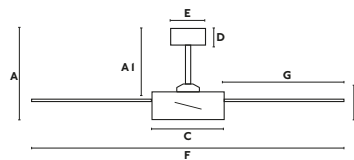

34261 377,20€
Body Matt Black/Negro Mate
Blades Matt Black/Negro Mate

Material Body Steel/Acero
Material Blades Plywood
W 4-6-9.5-14-25
RPM 95-130-165-195-235
Airflow 240 m3 min
V/Hz 220V-240V/50-60Hz

Light SMD LED 24W 6000K 2400lm
Dimmable K 2700 - 4350 - 6000K
CRI >80
Driver incl. Yes
Diff PP