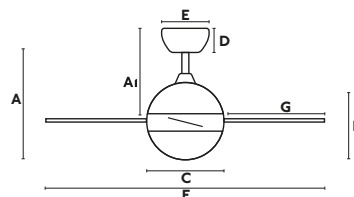

A	A1
549/21.61"	447/17.6"
B	C
295/11.61"	
D	E
80/3.1"	165/6.5"
F	G
ø914/36"	328/12.91"

*Order your Smart Fan with the reference of the fan finished in WP and add the reference 34150-25 of the gear. The price of the gear is with PRO35 discount.
Solicita tu Smart Fan con la referencia del ventilador acabado en WP y añade la referencia 34150-25 del receptor. El precio del receptor es con el descuento PRO35.