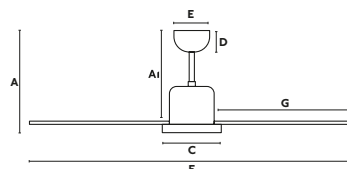

A	A1
460/18.11"	425/16.73"
B	C
220/8.66"	240/9.45"
D	E
50/2"	150/5.91"
F	G
ø2130/83.9"	950/37.4"

Adjustable intensity
Intensidad regulable

Smart option
Opción inteligente

Programmable from 1-4-8h
Programable de 1-4-8h