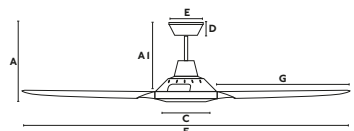

A	A1
320/12.6"	275/10.83"
B	C
160/6.3"	260/10.24"
D	E
60/2.4"	150/5.91"
F	G
ø1350/53.1"	540/21.26"

GOTLAND

Ø132 CM	> 17,6-28 M2 190-300 SQ.FT	DC MOTOR	OPTION SMART 100-240V 50-60Hz	SUMMER WINTER	WITH PROGRAMMER	INCLINING ROOF
-------------------	---	--------------------	---	----------------------	------------------------	-----------------------