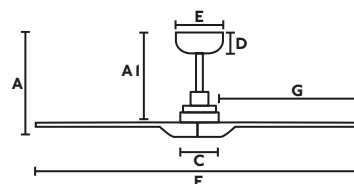

A	A1
268/10.55"	223/8.78"
B	C
82/3.23"	100/3.94"
D	E
59/2.3"	132/5.2"
F	G
ø900/35.4"	

*Order your Smart Fan with the reference of the fan finished in WP and add the reference 34150-33 of the gear. The price of the gear is with PRO35 discount.
Solicita tu Smart Fan con la referencia del ventilador acabado en WP y añade la referencia 34150-33 del receptor. El precio del receptor es con el descuento PRO35.