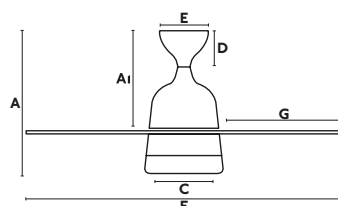

A	A1
385/15.16"	
B	C
260/10.24"	190/7.48"
D	E
110/4.3"	130/5.12"
F	G
ø815/32.1"	310/12.2"