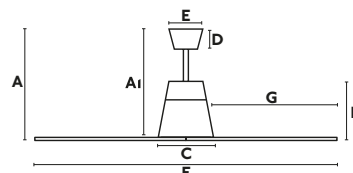

A	A1
390/15.35"	370/14.57"
B	C
200/7.87"	200/7.87"
D	E
55/2.2"	130/5.12"
F	G
ø1300/51.2"	530/20.87"

*Order your Smart Fan with the reference of the fan finished in WP and add the reference 34150-18 of the gear. The price of the gear is with PRO35 discount.
Solicita tu Smart Fan con la referencia del ventilador acabado en WP y añade la referencia 34150-18 del receptor. El precio del receptor es con el descuento PRO35.