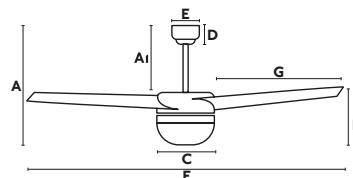

33415 186,65€
Body White/Blanco
Blades White/Blanco

33416 186,65€
Body Grey/Gris
Blades Grey/Gris

Programmable from 1-3-6-9h
 Programable de 1-3-6-9h

Material Body	Steel+ABS/Acero+ABS	Light	2 E27 max. 15W
Material Blades	ABS	Bulb incl.	No
W	11-23-68	Rec. Bulb	17463
RPM	105-185-285	Diff	ABS
Airflow	159.76 m3 min		
V/Hz	220V-240V/50Hz		