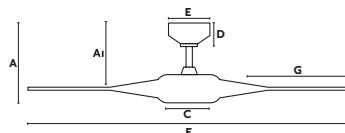

A	A1
260/10.24"	200/7.87"
B	C
90/3.54"	200/7.87"
D	E
55/2.2"	140/5.51"
F	G
ø1370/53.9"	585/23.03"

*Order your Smart Fan with the reference of the fan finished in WP and add the reference 34150-11 of the gear. The price of the gear is with PRO35 discount.
Solicita tu Smart Fan con la referencia del ventilador acabado en WP y añade la referencia 34150-11 del receptor. El precio del receptor es con el descuento PRO35.