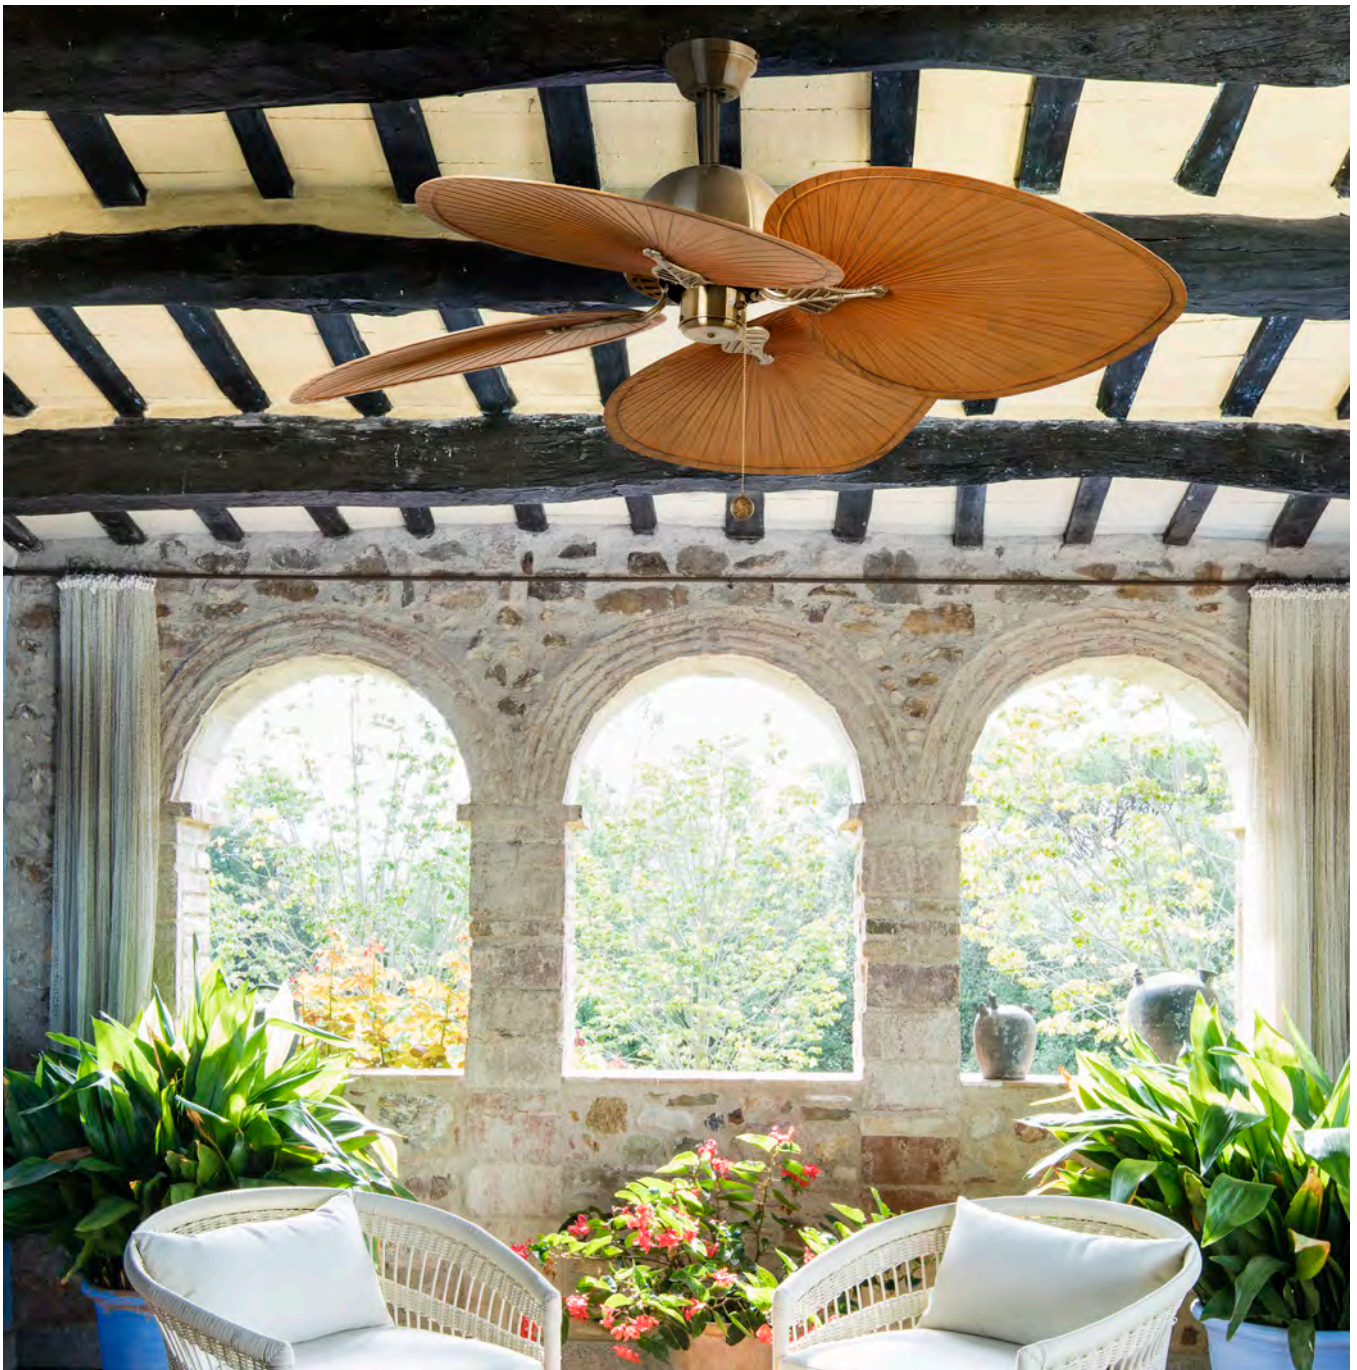

CUBA

ø132 CM	 > 17,6-28 M2 190-300 SQ.FT	 SUMMER WINTER	 INCLINING ROOF	 CONTROLLED BY CHAINS

33352B 423,10€
Body Old Gold/Oro Viejo
Blades Brown/Marrón

- **Material Body** Steel/Acero
- **Material Blades** ABS
- **W** 20-34-65
- **RPM** 73-99-145
- **Airflow** 127.45 m3 min
- **V/Hz** 220V-240V/50Hz
- **Accesories** ☒ 33928 Wall Control 3 speeds
  33929 Remote Control/dimer-on-off
  33937 Remote Control/Programmer
- **Opt. downrod** Page 810