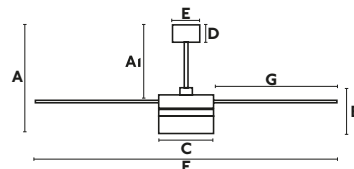

33460 472,05€
Body White/Blanco
Blades White/Blanco
+Maple/Arce

Material Body Steel/Acero
Material Blades MDF
W 13-25-55
RPM 75-135-180
Airflow 157.52 m3 min
V/Hz 220V-240V/50Hz
Opt. downrod Page 810

Light SMD LED 15W 3000K 800lm
CRI >80
Driver incl. Yes
Diff Glass/Cristal