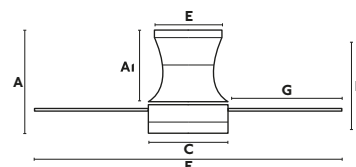

A	A1
305/12.01"	
B	C
300/11.81"	238/9.37"
D	E
	190/7.48"
F	G
Ø1320/52"	535/21.06"