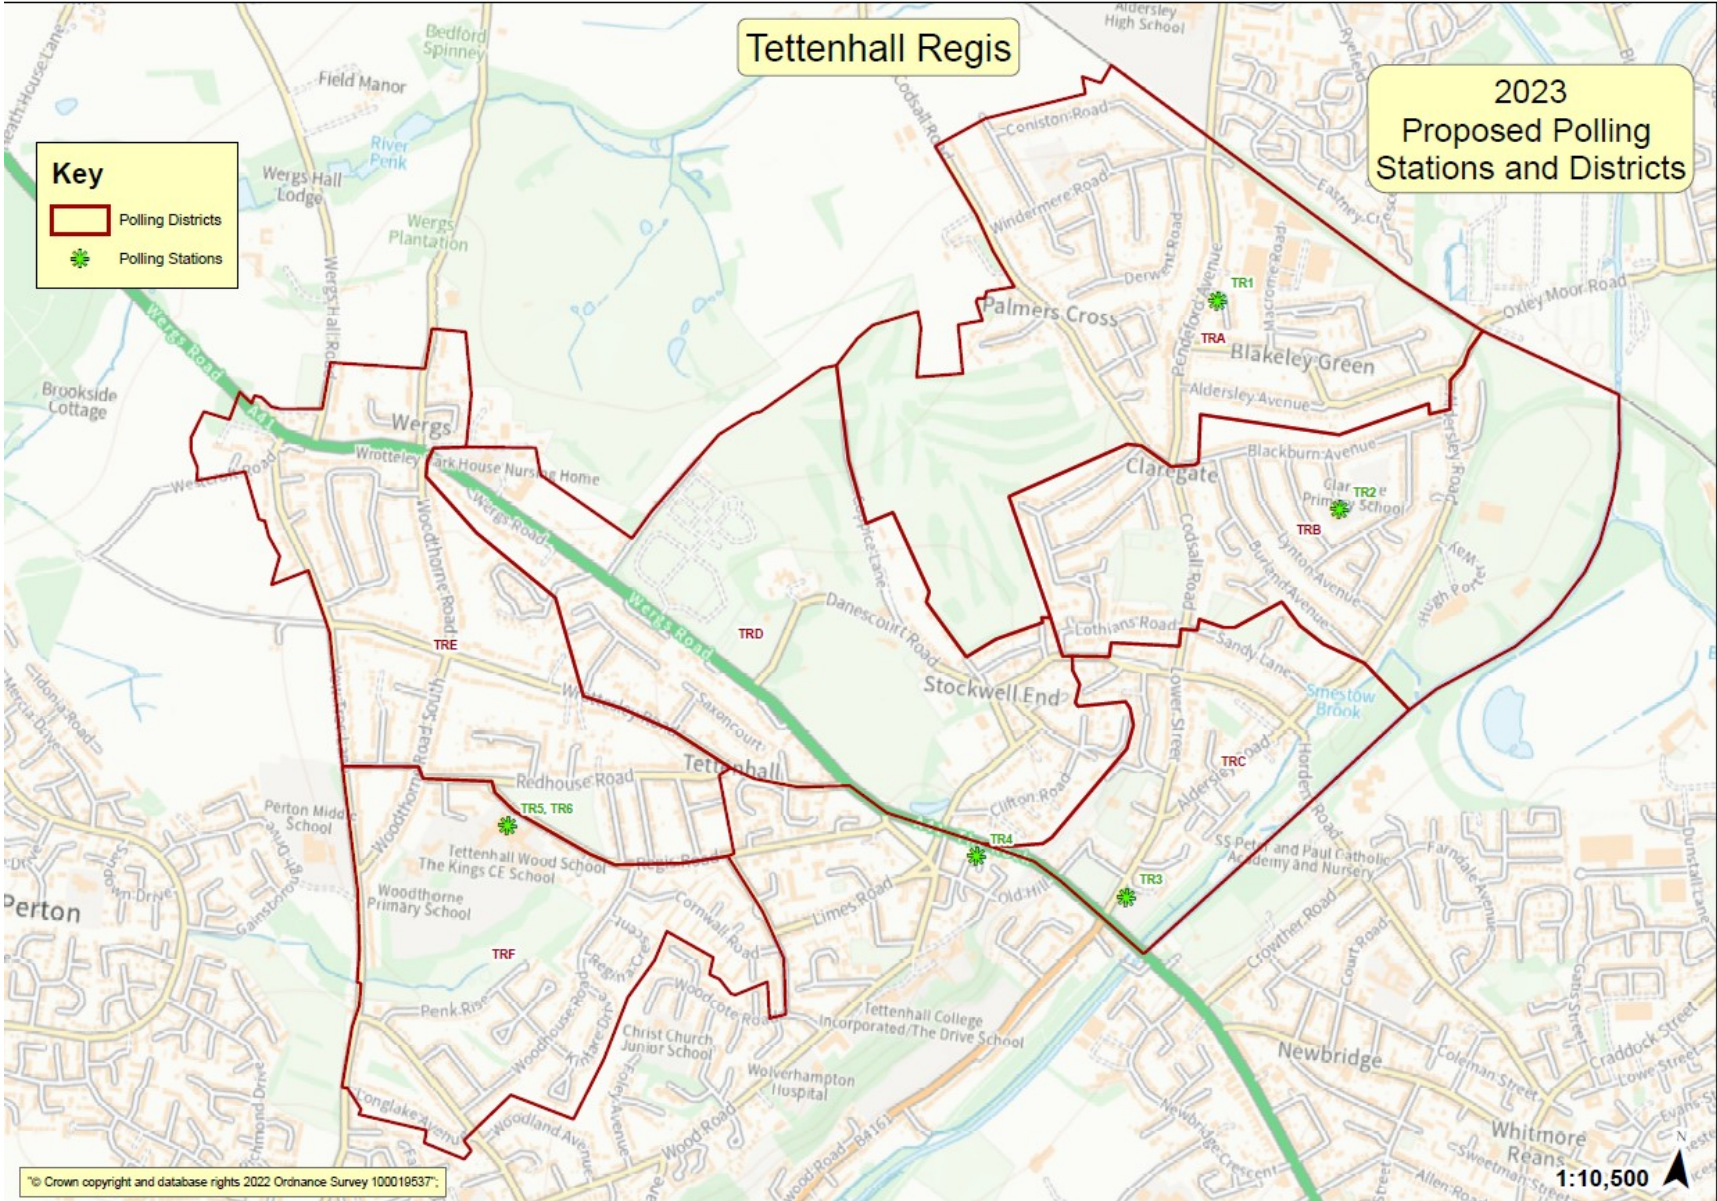

Tettenhall Regis

2023
Proposed Polling
Stations and Districts

Key

- Polling Districts
- Polling Stations

© Crown copyright and database rights 2022 Ordnance Survey 100019637.

1:10,500