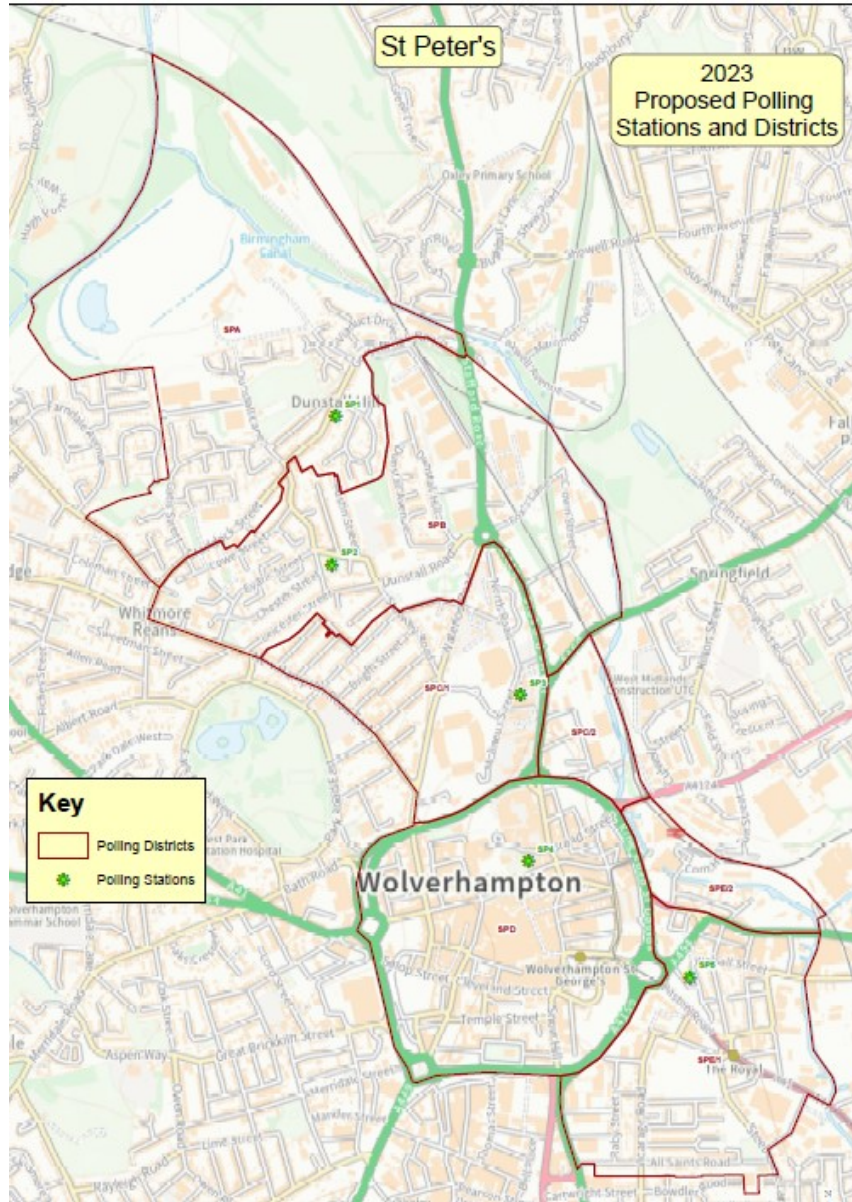

Key

- Polling Districts
- Polling Stations

**2023
Proposed Polling
Stations and Districts**

Penn

© Crown copyright and database rights 2022 Ordnance Survey 100019537

1:7,000

Penn

Proposed polling district	Parliamentary constituency	Proposed polling place	Estimated electorate	Disabled access	Justification
PNA / PN1	Wolverhampton South West	St Michaels Church, 176 Coalway Road, WV3 7ND	1,524	Yes	There are no changes to this district and polling station.
PNB / PN2	Wolverhampton South West	Springdale Methodist Church, Warstones Road, WV4 4LF	1,386	Yes	There are no changes to this district and polling station. This is a double station with MHF, and these arrangements have worked well in the past.
PNC / PN3	Wolverhampton South West	Penn United Reformed Church Hall, Penn Road, WV4 5QF	1,435	Yes	There are no changes to this district and polling station. The polling station is based in PNF. There are no suitable alternatives in PNC. This arrangement has worked well in the past.
PND / PN4	Wolverhampton South West	Woodfield Sports and Social Club, Woodfield Ave, WV4 4AF	896	Yes	There are no changes to this district and polling station.
PNE / PN5	Wolverhampton South West	St Aidens Church, Mount Road, WV4 5SW	2,311	Yes	There are no changes to this district and polling station.
PNF / PN6	Wolverhampton South West	Penn United Reformed Church Hall, Penn Road, WV4 5QF	1,673	Yes	There are no changes to this district and polling station.
PNG / PN7	Wolverhampton South West	St Bartholomew's, Vicarage Road, WV4 5HU	965	Yes	There are no changes to this district and polling station.