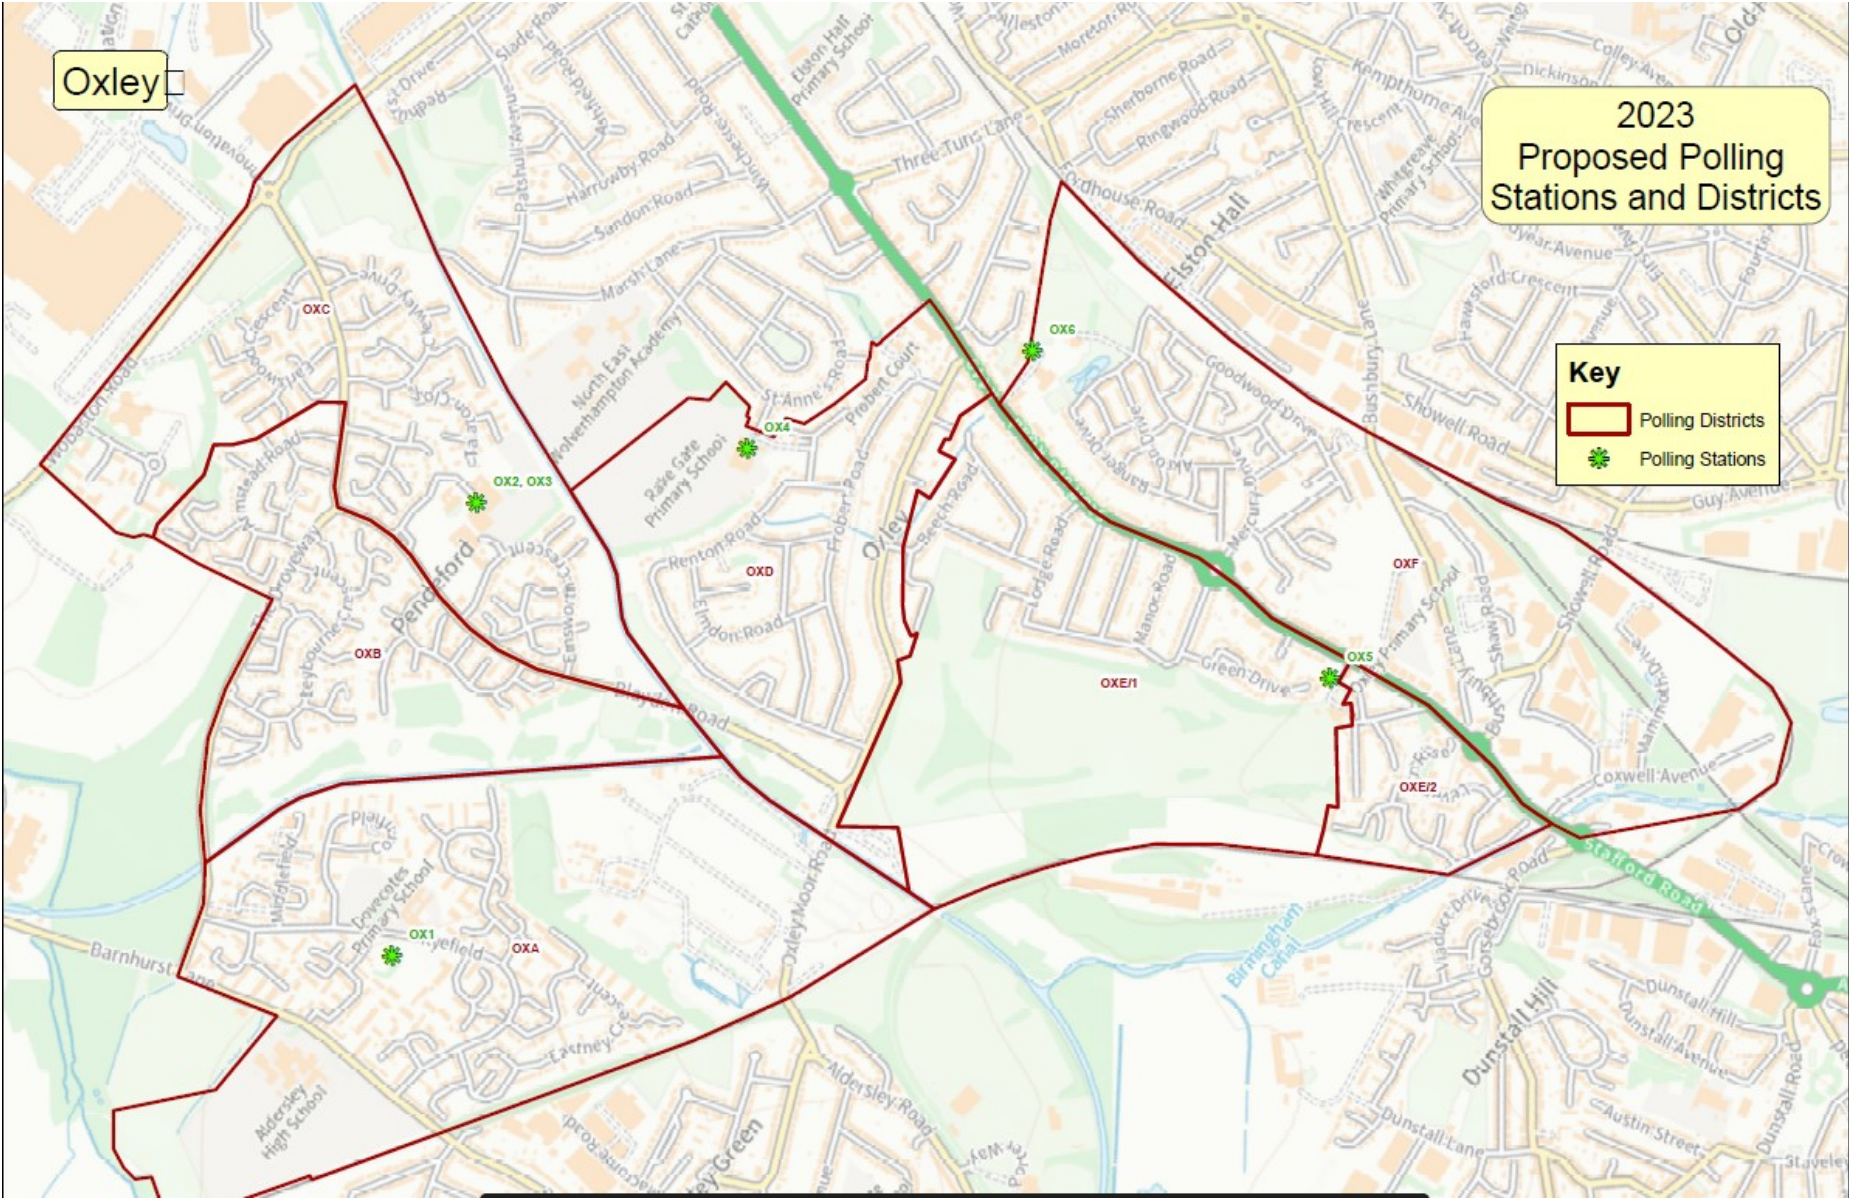

Oxley

2023 Proposed Polling Stations and Districts

Key

- Polling Districts
- Polling Stations