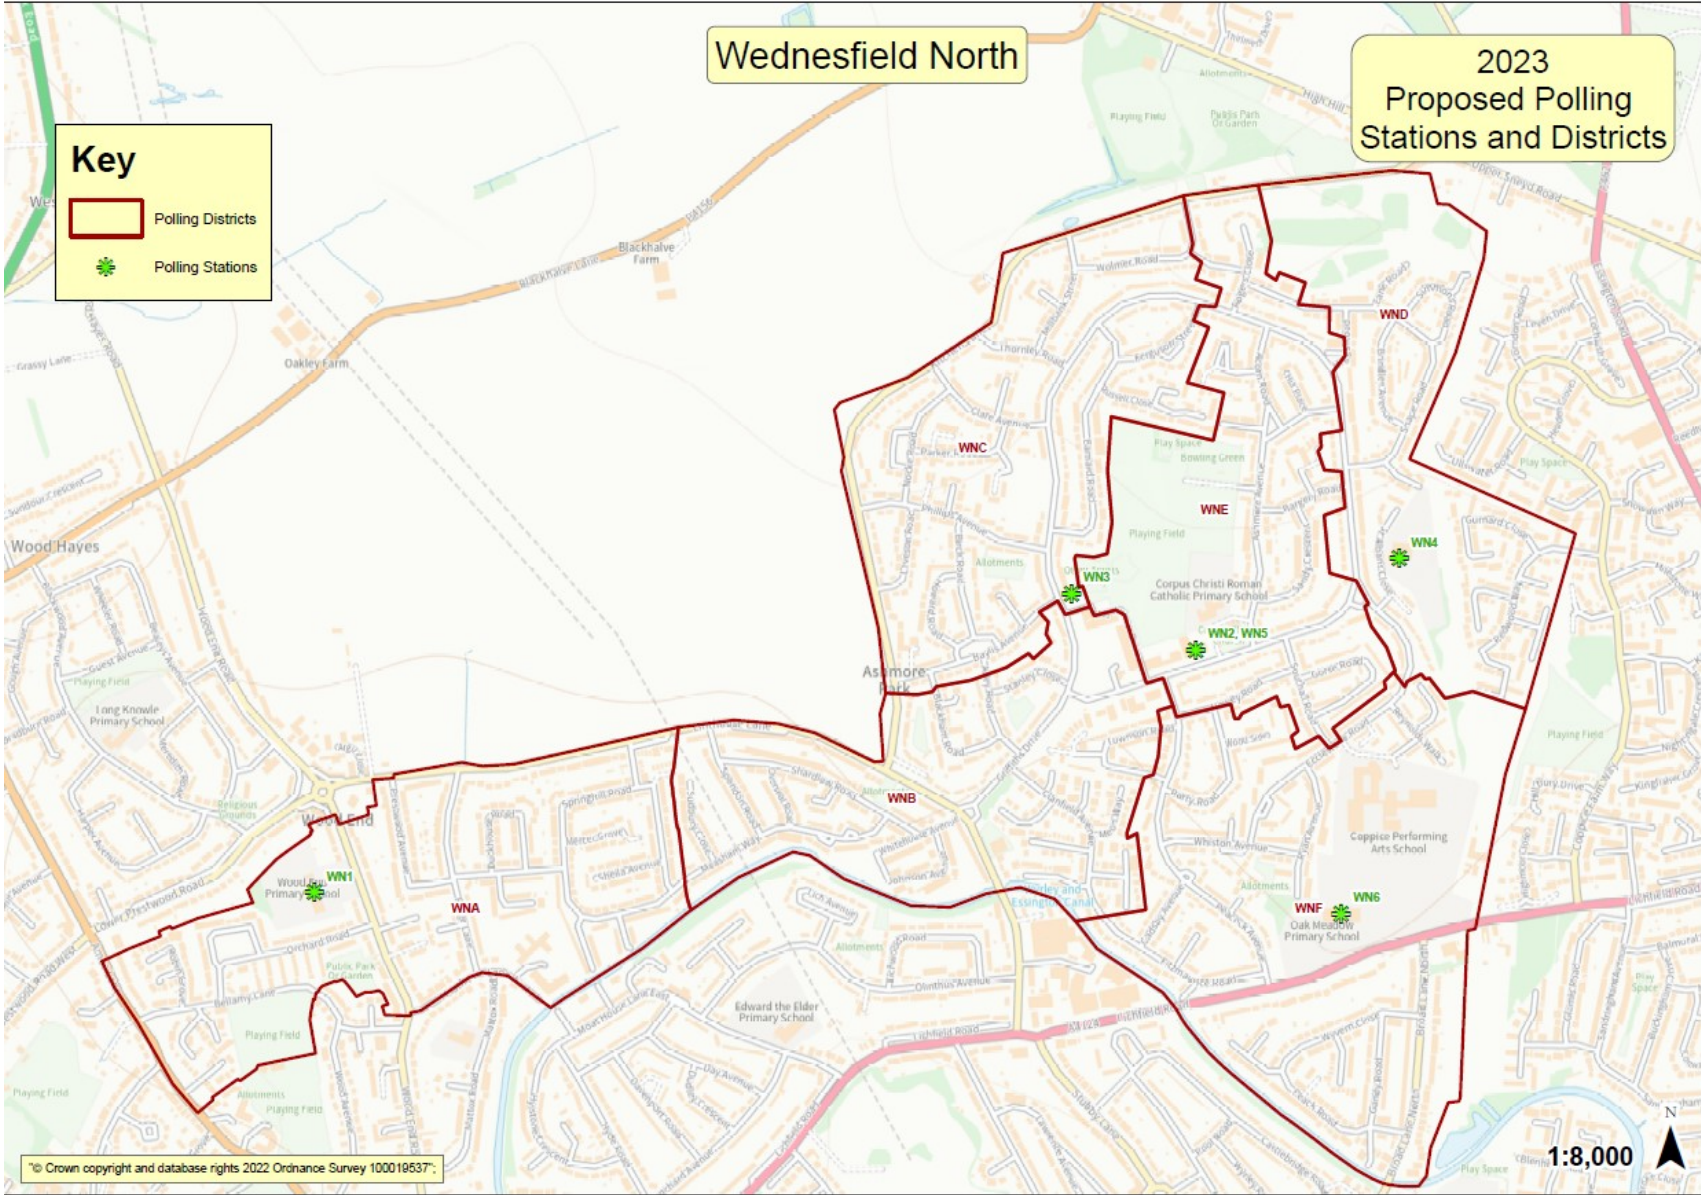

Wednesfield North

2023 Proposed Polling Stations and Districts

Key

- Polling Districts
- Polling Stations