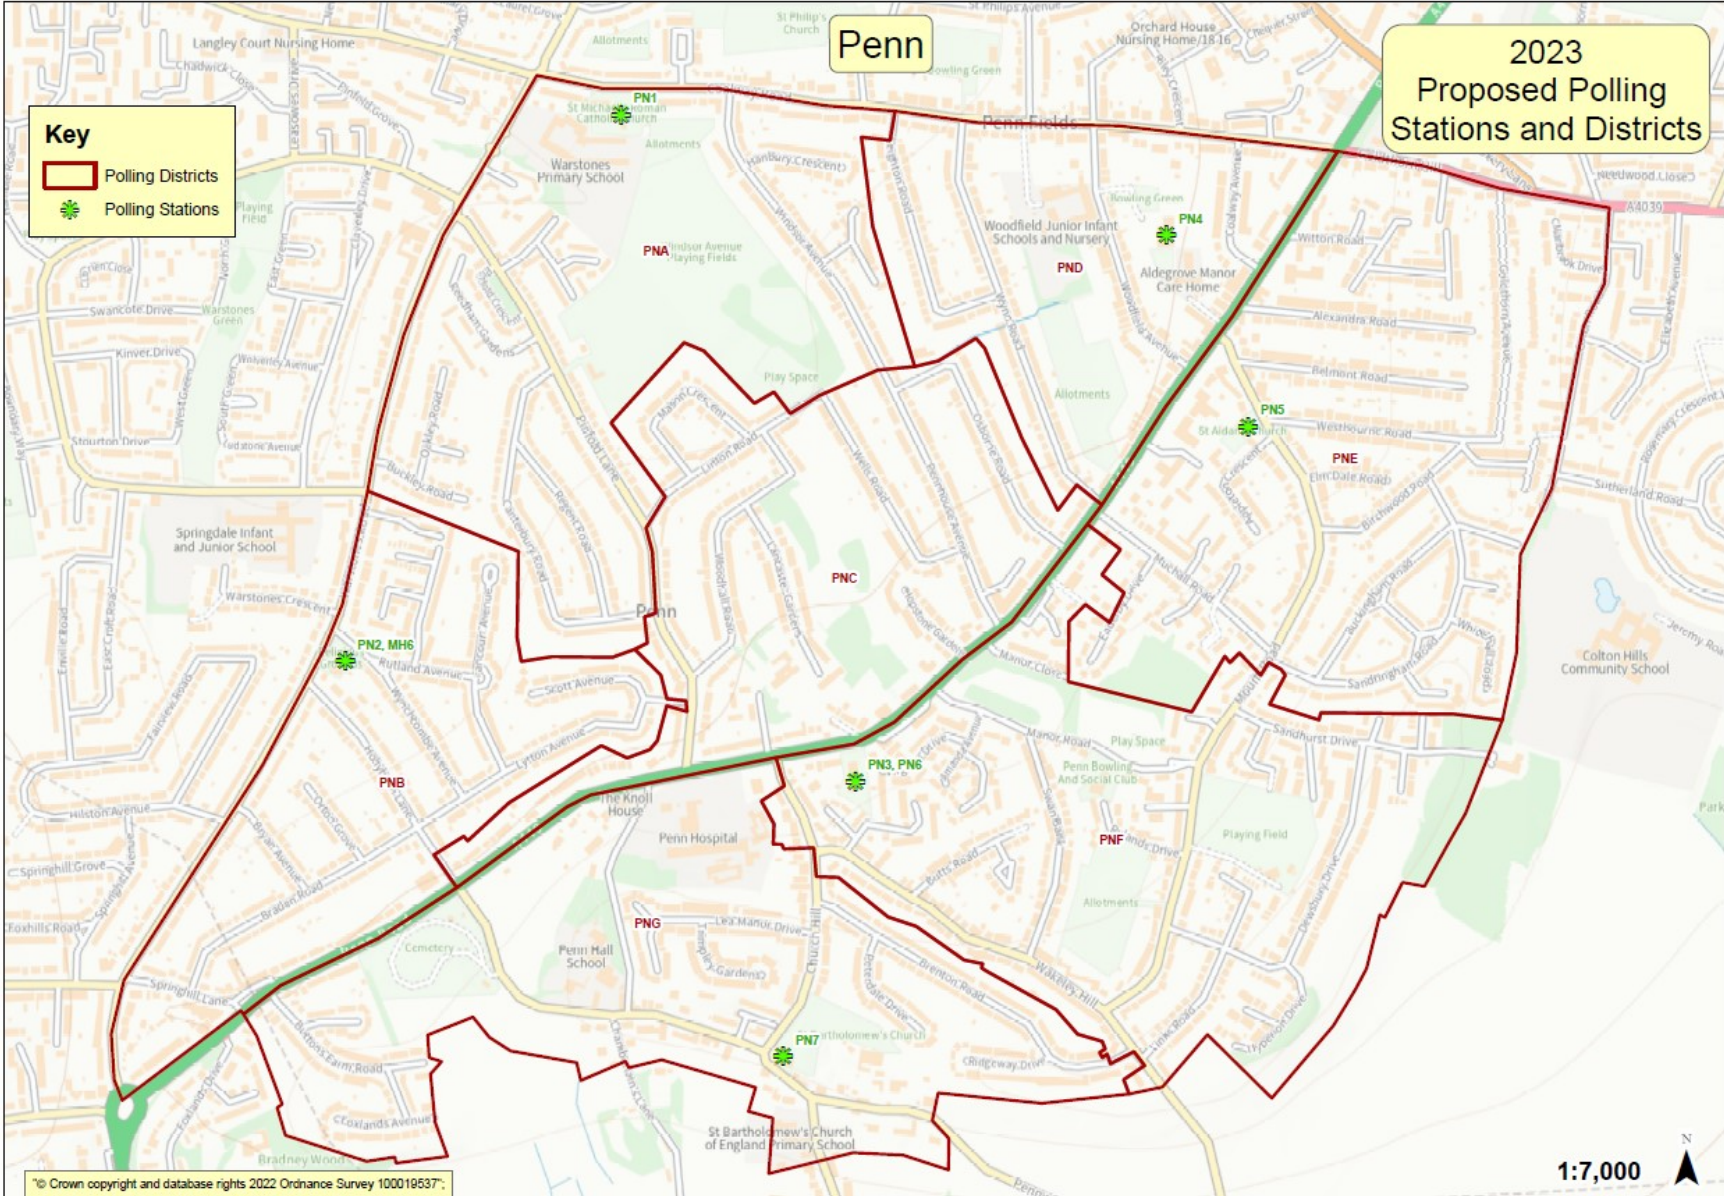

Key

- Polling Districts
- Polling Stations

**2023
Proposed Polling
Stations and Districts**

Penn

© Crown copyright and database rights 2022 Ordnance Survey 100019537

1:7,000