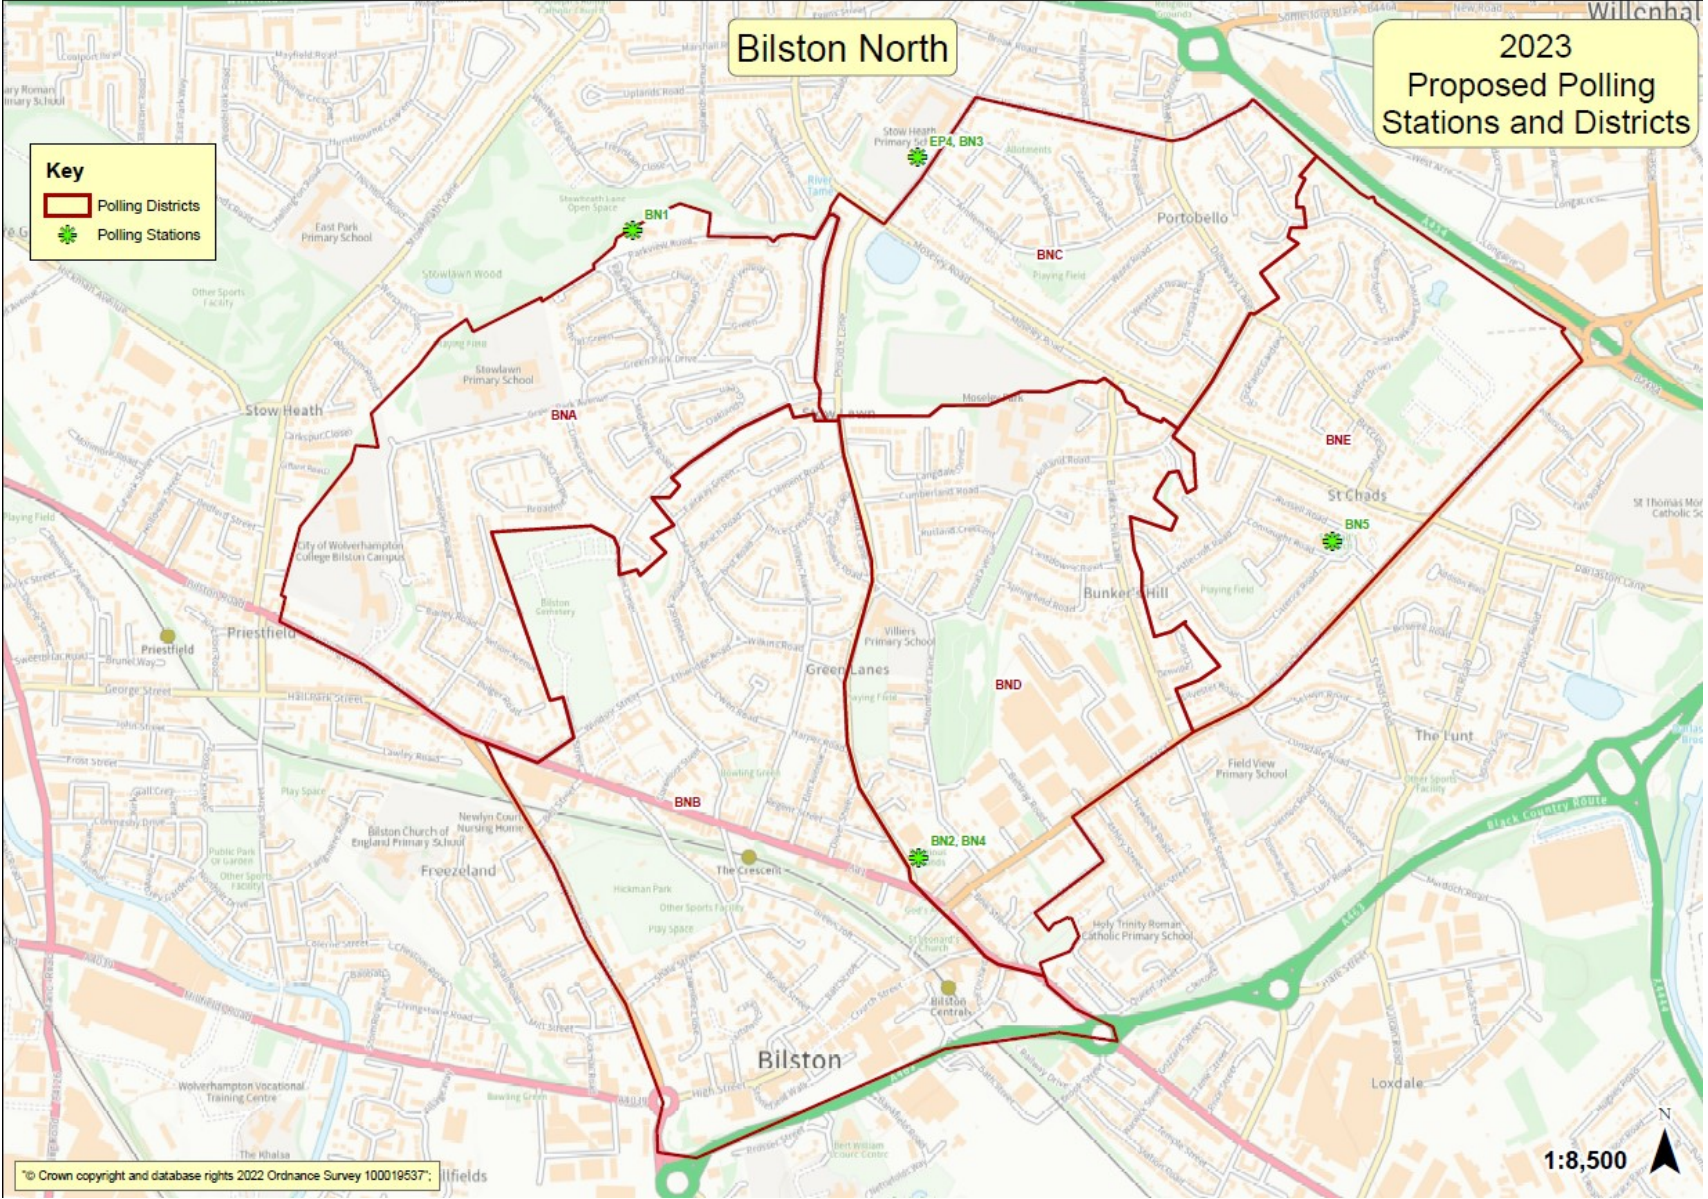

Bilston North

2023 Proposed Polling Stations and Districts

Key

-  Polling Districts
-  Polling Stations

Bilston North

Proposed polling district /polling station number	Parliamentary constituency	Proposed polling place	Estimated electorate	Disabled access	Justification
BNA / BN1	Wolverhampton South East	Tenants Meeting Room, Hugh Gaitskell Court, Parkfield Road, WV14 6HE	2,090	Yes	<p>The current polling station for this district is Stowlawn Primary School which does close on polling day and the school do not currently use polling day as an inset day. The Tenants Meeting room is in the polling district and would make a good alternative polling station for this district.</p> <p>Other venues explored:</p> <ul style="list-style-type: none"> Stowlawn Methodist Church - this was deemed not suitable due to a lack of parking and it is difficult to access due to a narrow passageway.
BNB / BN2	Wolverhampton South East	Bilston Baptist Church, Prouds Lane, WV14 6PW	2,454	Yes	<p>This is a suitable alternative for Villiers Primary School and is a double station with BND. Good parking, large rooms. There are no other suitable alternative venues in the BNB polling district, and this polling station has always been located with BND.</p>
BNC / BN3	Wolverhampton South East	Portobello Community Centre, Hill Road, WV13 3TT	1,743	Yes	<p>This polling district has reduced in size but there is no change to this polling station venue. This is a double polling station with EPD and is based in the East Park ward but is very close and accessible.</p>