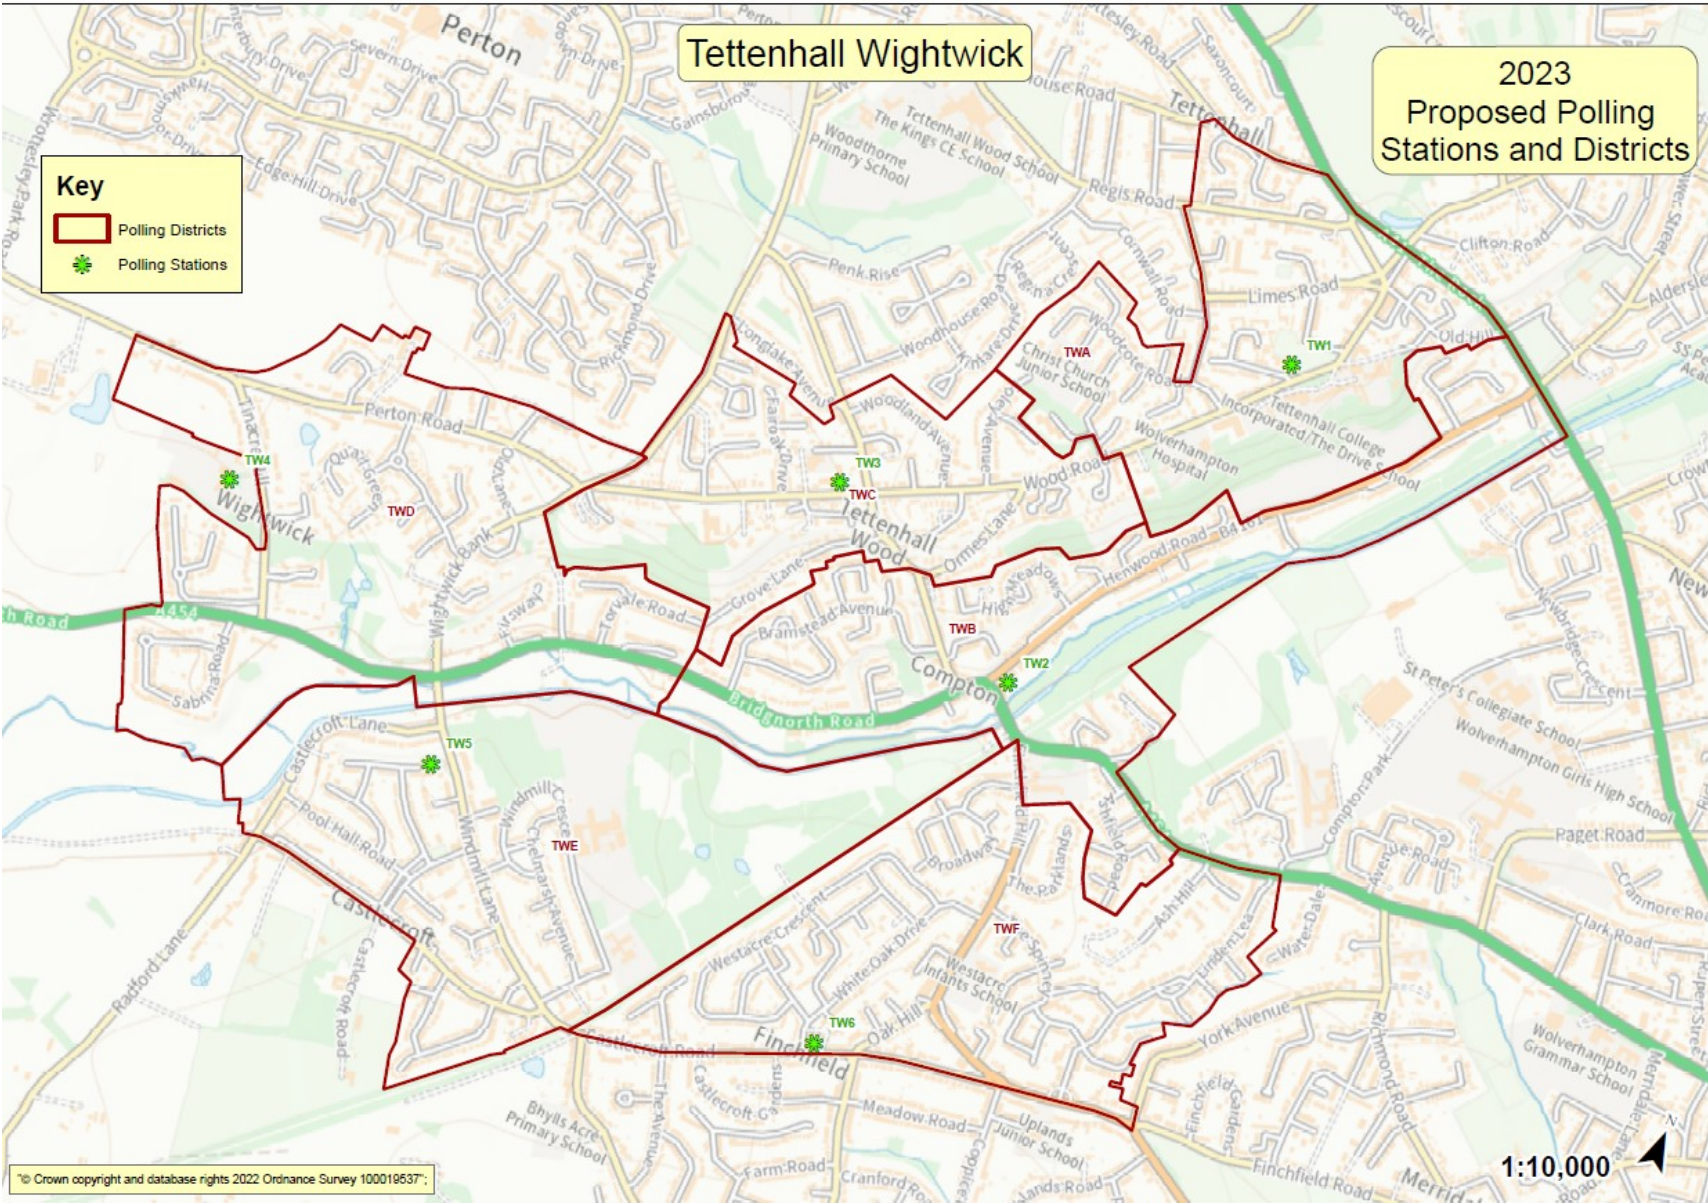

Tettenhall Wightwick

2023
Proposed Polling
Stations and Districts

Key

- Polling Districts
- Polling Stations

© Crown copyright and database rights 2022 Ordnance Survey 100019637