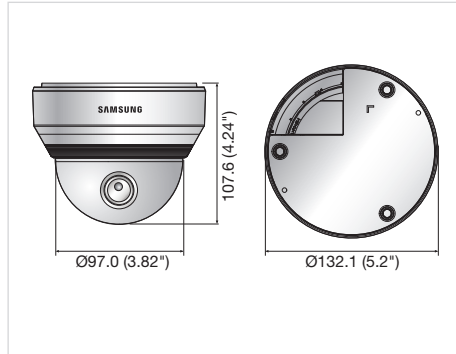

Dimensions

Unit : mm (inch)

Accessory

SND-7084N/P

VIDEO	
Imaging Device	1/2.8" PS Exmor 3.2M CMOS
Total Pixels	2,065(H) x 1,565(V)
Effective Pixels	2,065(H) x 1,553(V)
Scanning System	Progressive
Min. Illumination	Color : 0.1Lux (F1.2, 50IRE), 0.01Lux (30fps, 1sec, 50IRE), B/W : 0.01Lux (F1.2, 50IRE)
S / N Ratio	50dB
Video Output	CVBS : 1.0 Vp-p / 75Ω composite, 720 x 480(N), 720 x 576(P), for installation DIP connector type
LENS	
Focal Length (Zoom Ratio)	3 ~ 8.5mm (2.8x) motorized varifocal
Max. Aperture Ratio	F1.2
Angular Field of View	H : 100.12°(Wide) ~ 35.38°(Tele) / V : 73.76°(Wide) ~ 26.58°(Tele)
Min. Object Distance	0.5m (1.64ft)
Focus Control	Simple focus / Manual, Remote control via network (Manual, Simple focus, Day & Night)
Lens Type / Mount Type	DC auto iris / Board-in type
PAN / TILT / ROTATE	
Pan / Tilt / Rotate Range	0° ~ 354° / 0° ~ 67° / 0° ~ 355°
OPERATIONAL	
Camera Title	Off / On (Displayed up to 45 characters)
Day & Night	Auto (ICR) / Color / B/W / External / Schedule
Backlight Compensation	Off / BLC
Wide Dynamic Range	120dB
Contrast Enhancement	SSDR (Samsung Super Dynamic Range) (Off / On)
Digital Noise Reduction	SSNR III (2D+3D noise filter) (Off / On)
Digital Image Stabilization	Off / On
Defog	Off / Auto / Manual
Motion Detection	Off / On (4 zones with 4 points polygonal)
Privacy Masking	Off / On (32 zones with 4 points of polygonal)
Gain Control	Off / Low / Middle / High
White Balance	ATW / AWC / Manual / Indoor / Outdoor
Electronic Shutter Speed	Minimum / Maximum / Anti flicker (1 ~ 1/12,000sec)
Flip / Mirror	Off / On
Intelligent Video Analytics	Tampering, Virtual line, Enter / Exit, Appear / Disappear, Audio detection, Face detection with metadata
Alarm I/O	Input 1ea / Output 1ea
Alarm Triggers	Motion detection, Tampering, Audio detection, Face detection, Video analytics, Alarm input
Alarm Events	File upload via FTP and E-mail, Notification via E-mail, TCP and HTTP Local storage (SD/SDHC/SDXC) recording at Network disconnected & Event (Alarm triggers), External output
NETWORK	
Ethernet	RJ-45 (10/100BASE-T)
Video Compression Format	H.264 (MPEG-4 part 10/AVC), MJPEG
Resolution	2048 x 1536, 1920 x 1080, 1600 x 1200, 1280 x 960, 1280 x 720, 1024 x 768, 800 x 600, 800 x 450, 640 x 480, 640 x 360, 320 x 240, 320 x 180
Max. Framerate	H.264 : Max. 30fps@2048 x 1536, Max 60fps@the other resolutions MJPEG : Max. 10fps@2048 x 1536, 1920 x 1080, 1600 x 1200, 1280 x 960, 1280 x 720, 1024 x 768 Max. 30fps@800 x 600, 800 x 450, 640 x 480, 640 x 360, 320 x 240, 320 x 180
Smart Codec	Built-in (Area-based : 5ea, Face detection mode)
Video Quality Adjustment	H.264 : Compression level, Target bitrate level control, MJPEG : Quality level control
Bitrate Control Method	H.264 : CBR or VBR, MJPEG : VBR
Streaming Capability	Multiple streaming (Up to 10 profiles)
Audio I/O	Mic(Line)-in / Built-in mic selectable via UI, Line-out (Mono, 1Vrms) 2.5V DC (4mA) powered 2K Ohm
Audio Compression Format	G.711 u-law / G.726 selectable, G.726 (ADPCM) 8KHz, G.711 8KHz G.726 : 16Kbps, 24Kbps, 32Kbps, 40Kbps
Audio Communication	Bi-directional audio
IP	IPv4, IPv6
Protocol	TCP/IP, UDP/IP, RTP(UDP), RTP(TCP), RTCP, RTSP, NTP, HTTP, HTTPS, SSL, DHCP, PPPoE, FTP, SMTP, ICMP, IGMP, SNMPv1/v2c/v3(MIB-2), ARP, DNS, DDNS, QoS, PIM-SM, UPnP, Bonjour
Security	HTTPS(SSL) login authentication, Digest login authentication IP address filtering, User access log, 802.1x authentication
Streaming Method	Unicast / Multicast
Max. User Access	15 users at unicast mode
Memory Slot	micro SD/SDHC/SDXC Motion images recorded in the SDXC/SDHC/SD memory card can be downloaded
Application Programming Interfac	ONVIF profile S, HTTP API v2.0, S/NP 1.2
Webpage Language	English, French, German, Spanish, Italian, Chinese, Korean, Russian, Japanese, Swedish, Danish, Portuguese, Turkish, Polish, Czech, Rumanian, Serbian, Dutch, Croatian, Hungarian, Greek, Norwegian, Finnish
Web Viewer	Supported OS : Windows XP / VISTA / 7 / 8, MAC OS X 10.7 Supported Browser : Microsoft Internet Explorer (Ver. 11, 10, 9, 8), Mozilla Firefox (Ver. 19, 18, 17, 16, 15, 14, 13, 12, 11, 10, 9), Google Chrome (Ver. 25, 24, 23, 22, 21, 20, 19, 18, 17, 16, 15), Apple Safari (Ver. 6.0.2(Mac OS X 10.8, 10.7 only), 5.1.7) * Mac OS X only
Central Management Software	SmartViewer
ENVIRONMENTAL	
Operating Temperature / Humidity	-10°C ~ +55°C (+14°F ~ +131°F) / Less than 90% RH
Storage Temperature / Humidity	-30°C ~ +60°C (-22°F ~ +140°F) / Less than 90% RH
Vandal Resistance	IK08
ELECTRICAL	
Input Voltage / Current	12V DC, PoE (IEEE802.3af class 3)
Power Consumption	Max. 9.6W (12V DC), Max. 11.6W (PoE)
MECHANICAL	
Color / Material	Ivory / Aluminum
Dimensions (WxH)	Ø132.1 x 107.6mm (Ø5.2" x 4.24")
Weight	1Kg (2.20 lb)