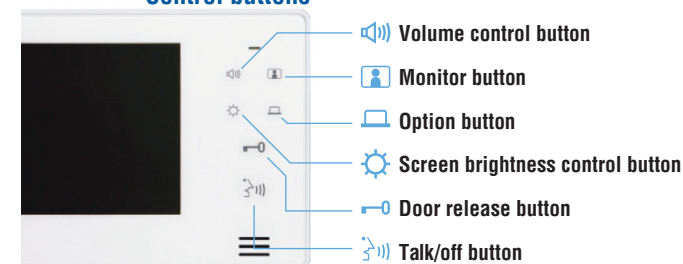

Control buttons