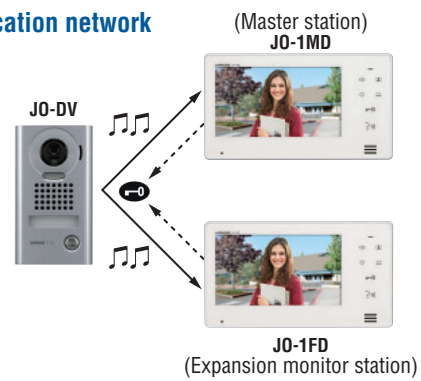

JO Series Specifications, Dimensions and Communication Network

Communication network