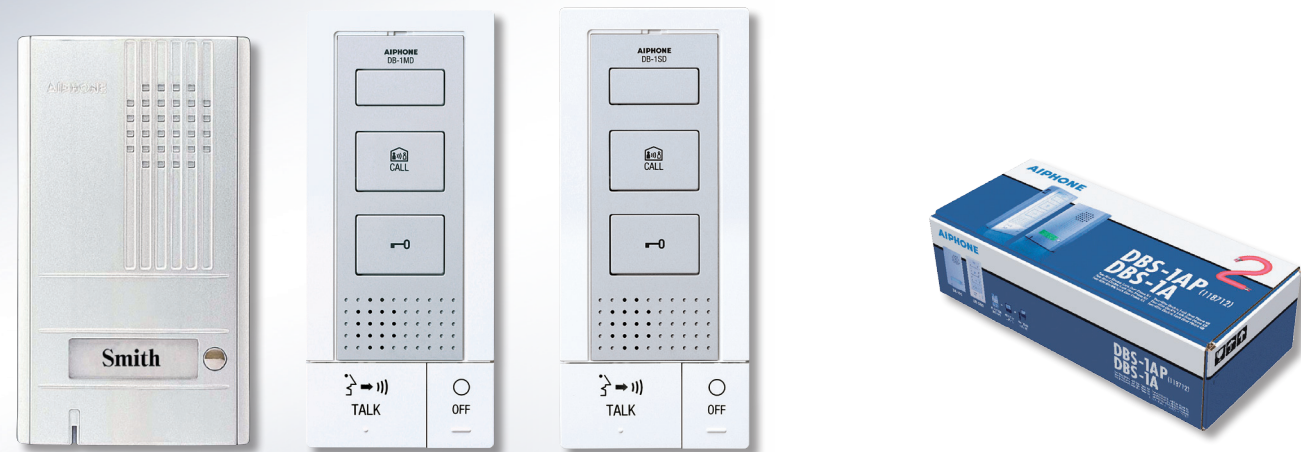

## DB Series Hands-free Audio Intercom

1 Door -> 5 Rooms

The DB series Audio Intercom is a modern audio only system designed for new installations or to replace existing door bells or audio systems. It provides door entry security and room to room communication, the DB series is a practical solution for access control in any home.