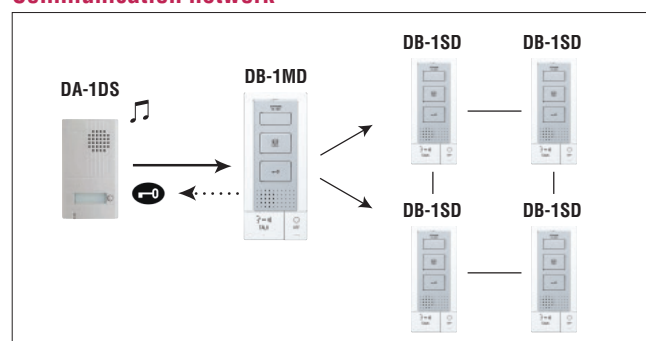

## DB Series Hands-free Audio Intercom

1 Door -> 5 Rooms

The DB series Audio Intercom is a modern audio only system designed for new installations or to replace existing door bells or audio systems. It provides door entry security and room to room communication, the DB series is a practical solution for access control in any home.

**DA-1DS**  
Door Station  
Surface Mount

**DB-1MD**  
Master Station

**DB-1SD**  
Sub-Master Station

**DB Series Boxed Kit:**  
**DBS-1AK:** 1 x Master (DB-1MD),  
1 X Door Station (DA-1DS)  
1 x Power Supply (16VAC)

### Features

- Door release wired from door station, without additional transformer
- Two-wire system including door release
- Total hands-free communication, auto-voice actuation
- Press-to-talk operation available
- Up to 5 inside stations
- All call for internal communication
- User-optional function button
- Call tone MUTE with indicator
- Call extension sounder
- Directory backlighting
- Continuous chime tone (approx. 4 seconds)

### Communication network

Press "call" button to ring inside station (s).