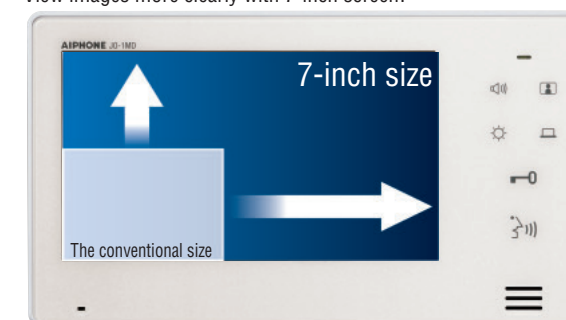

7-inch screen

View images more clearly with 7-inch screen!