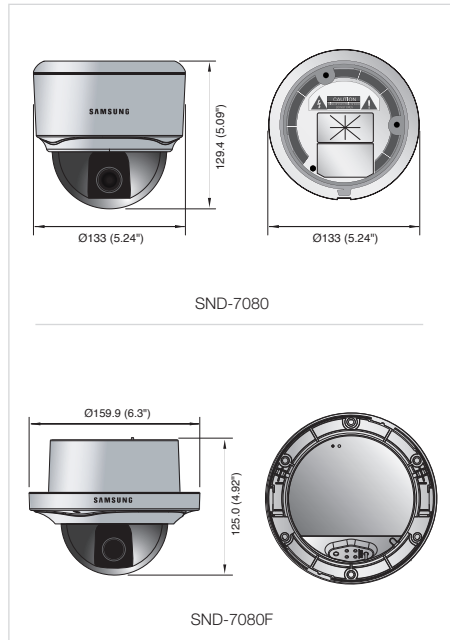

Dimensions

Unit : mm (inch)

■ DISTRIBUTED BY

SAMSUNG TECHWIN AMERICA Inc.
100 Challenger Road, Suite 700, Ridgefield Park, NJ 07660, UNITED STATES
Tol Free : 1-877-213-1222 Fax : 1-201-373-0124
www.samsungsecurityusa.com

The Eco mark represents Samsung Techwin's will to create environment-friendly products, and indicates that the product satisfies the EU RoHS Directive.

Design and specifications are subject to change without notice.