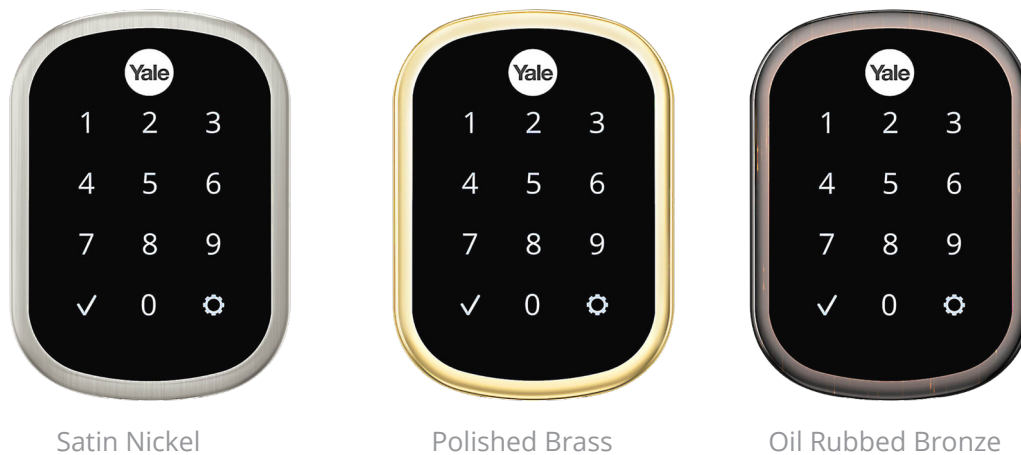

Brivo Smart Apartment Gateway

PK-GW02

- Ethernet
- Wi-fi
- Cellular

Tri-band connection with automatic failover capability.

GATEWAY

Yale Push Button Z-Wave Deadbolt Marine Grade

M-YRD216-ZW

Satin Nickel

Oil Rubbed Bronze

LOCKS

Yale Push Button -Z- Wave Lever

YRL236-ZW

Satin Nickel

Polished Brass

Oil Rubbed Bronze

LOCKS

Yale Key-free Touchscreen Z-Wave Deadbolt

YRD256-ZW

Satin Nickel

Polished Brass

Oil Rubbed Bronze

LOCKS

Honeywell T-6 Pro

TH6320WF2003