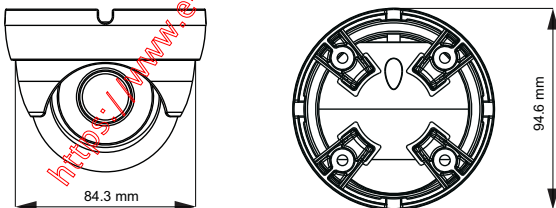

Dimensions

Specifications

Model	TD-9524S1
Specifications	
Camera	
Image Sensor	1 / 2.8 "CMOS
Image Size	1920 x 1080
Electronic Shutter	1 / 25 s ~ 1 / 100000 s
Auto Iris	Fixed Iris
Min. Illumination	0.1 lux @F1.2,AGC ON; 0 lux with IR
Lens	3.6 mm @ F1.6, angle of view: 79° (2.8 mm optional)
Lens Mount	M12
Day & Night	ICR
Wide Dynamic Range	Digital WDR
Digital NR	3D DNR
Angle Adjustment	Any angle
Image	
Video Compression	H.264 / MJPEG
H.264 Compression Standard	Baseline Profile / Main Profile / High Profile
Resolution	1080P (1920 x 1080), 720P (1280 x 720), D1, CIF, 480 x 240
Main Stream	60Hz : 1080P (1 ~ 30fps) / 720P (1 ~ 30fps) 50Hz : 1080P (1 ~ 25fps) / 720P (1 ~ 25fps)
Bit Rate	256Kbps ~ 5Mbps
Encode Mode	VBR / CBR
Quality	Five levels under VBR; Freely adjustable under CBR
Image Settings	ROI, Saturation, Brightness, Chroma, Contrast, Wide Dynamic, Sharpen, NR, etc. adjustable through client software or web browser
ROI	3 ROI
Interfaces	
Network	RJ45
Functions	
Remote Monitoring	IE browsing,CMS remote control
Online Connection	Support simultaneous monitoring for up to 3 users ; Support multi-stream real time transmission
Network Protocol	TCP/IP, UDP, DHCP, NTP, RTSP, DDNS, SMTP,FTP
Interface Protocol	ONVIF
Storage	Network remote storage
Smart Alarm	Motion alarm
PoE	Yes
IR Distance	10 ~ 20 m
Water-proof	IP66
Others	
Power Supply	DC 12V / PoE
Power Consumption	< 2W
IR Consumption ON	< 4W
Operating Environment	- 20°C ~ 50°C, 10% ~ 90% humidity
Dimensions (mm)	Φ84.3 × 94.6
Weight (net)	397g
Installation	Pendent mounting (Wall mounting available with the junction box and bracket)