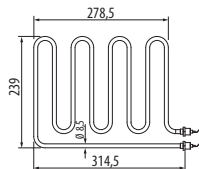

Bi-O Germanius

Ofenleistung Heater Power	RHK-Leistung Element power	Menge/Ofen Qty/heater	Art.-Nr. Item no.
9,0 kW	1333 W	3	2001 1598
	1666 W	3	2001 3763
12,0 kW	1333 W	9	2001 1598
15,0 kW	1666 W	9	2001 3763
18,0 kW	2000 W	9	2001 3931

Verdampfer | Vaporizer

Ofenleistung Heater Power	RHK-Leistung Element power	Menge/Ofen Qty/heater	Art.-Nr. Item no.
9,0 - 18,0 kW	2000 W	1	2001 3877
9,0 - 18,0 kW*	2000 W	1	2001 2753