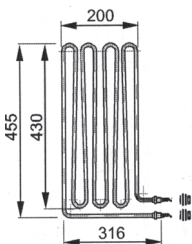

Z6

Ofenleistung	RHK-Leistung	Menge/Ofen	Art.-Nr.
Heater Power	Element power	Qty/heater	Item no.
12,0 kW	3000 W	4	2001 2967
15,0 kW	3000 W	5	2001 2967
18,0 kW	3000 W	6	2001 2967
21,0 kW	3000 W	7	2001 2967
24,0 kW	3000 W	8	2001 2967