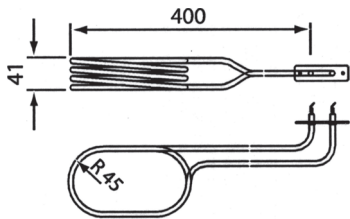

Auslaufprodukte | Discontinued products

Bi-O Z6

Ofenleistung	RHK-Leistung	Menge/Ofen	Art.-Nr.
Heater Power	Element power	Qty/heater	Item no.
12,0 kW	3000 W	4	2001 2967
15,0 kW	3000 W	5	2001 2967
18,0 kW	3000 W	6	2001 2967
21,0 kW	3000 W	7	2001 2967
24,0 kW	3000 W	8	2001 2967

Verdampfer | Vaporizer

Ofenleistung	RHK-Leistung	Menge/Ofen	Art.-Nr.
Heater Power	Element power	Qty/heater	Item no.
15,0 - 18,0 kW	2000 W	1	2001 1759
21,0 - 24,0 kW	2000 W	2	2001 1759