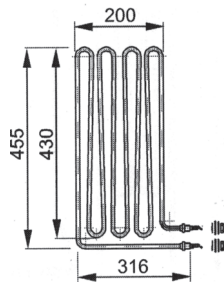

Bi-O Star

Ofenleistung	RHK-Leistung	Menge/Ofen	Art.-Nr.
Heater Power	Element power	Qty/heater	Item no.
15,0 kW	3000 W	5	2001 2967
18,0 kW	3000 W	6	2001 2967
21,0 kW	3000 W	7	2001 2967
24,0 kW	3000 W	8	2001 2967
27,0 kW	3000 W	9	2001 2967
30,0 kW	3000 W	10	2001 2967
36,0 kW	3000 W	12	2001 2967

Verdampfer | Vaporizer

Ofenleistung	RHK-Leistung	Menge/Ofen	Art.-Nr.
Heater Power	Element power	Qty/heater	Item no.
15,0 - 18,0 kW	2000 W	1	2001 1759
21,0 - 36,0 kW	2000 W	2	2001 1759