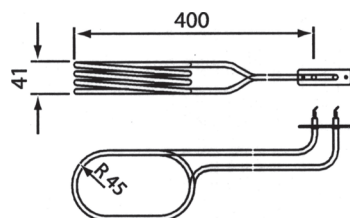

Bi-O Star

Ofenleistung	RHK-Leistung	Menge/Ofen	Art.-Nr.
Heater Power	Element power	Qty/heater	Item no.
15,0 kW	3000 W	5	2001 2967
18,0 kW	3000 W	6	2001 2967
21,0 kW	3000 W	7	2001 2967
24,0 kW	3000 W	8	2001 2967
27,0 kW	3000 W	9	2001 2967
30,0 kW	3000 W	10	2001 2967
36,0 kW	3000 W	12	2001 2967

Verdampfer | Vaporizer

Ofenleistung	RHK-Leistung	Menge/Ofen	Art.-Nr.
Heater Power	Element power	Qty/heater	Item no.
15,0 - 18,0 kW	2000 W	1	2001 1759
21,0 - 36,0 kW	2000 W	2	2001 1759