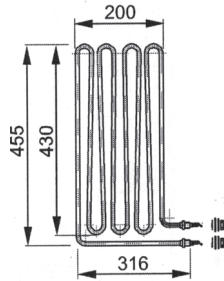

Auslaufprodukte | Discontinued products

Bi-O Z6

Ofenleistung	RHK-Leistung	Menge/Ofen	Art.-Nr.
Heater Power	Element power	Qty/heater	Item no.
12,0 kW	3000 W	4	2001 2967
15,0 kW	3000 W	5	2001 2967
18,0 kW	3000 W	6	2001 2967
21,0 kW	3000 W	7	2001 2967
24,0 kW	3000 W	8	2001 2967

Verdampfer | Vaporizer

Ofenleistung	RHK-Leistung	Menge/Ofen	Art.-Nr.
Heater Power	Element power	Qty/heater	Item no.
15,0 - 18,0 kW	2000 W	1	2001 1759
21,0 - 24,0 kW	2000 W	2	2001 1759