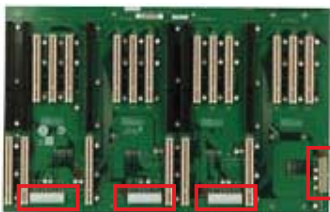

PX-14S3-RS-R41

Ordering Information

PX-14S3-RS-R41	14-slot backplane with 12 PCI slots and 2 ISA Bus slots
RACK-305G	4U rack-mount industrial chassis
RACK-360G	4U rack-mount industrial chassis
RACK-814G	4U rack-mount industrial chassis
RACK-3000G	4U rack-mount industrial chassis

PX-14S5-RS-R41

Ordering Information

PX-14S5-RS-R41	14-slot backplane with 7 PCI slots and 6 ISA Bus slots
RACK-305G	4U rack-mount industrial chassis
RACK-360G	4U rack-mount industrial chassis
RACK-814G	4U rack-mount industrial chassis
RACK-3000G	4U rack-mount industrial chassis

PCI-18SQ-RS-R40 4 systems

4 independent power sources

Ordering Information

PCI-18SQ-RS-R40	18-slot backplane with 12 PCI slots and 2 ISA Bus slots
RACK-4000B	4U rack-mount industrial chassis

PCI-19S-RS-R40