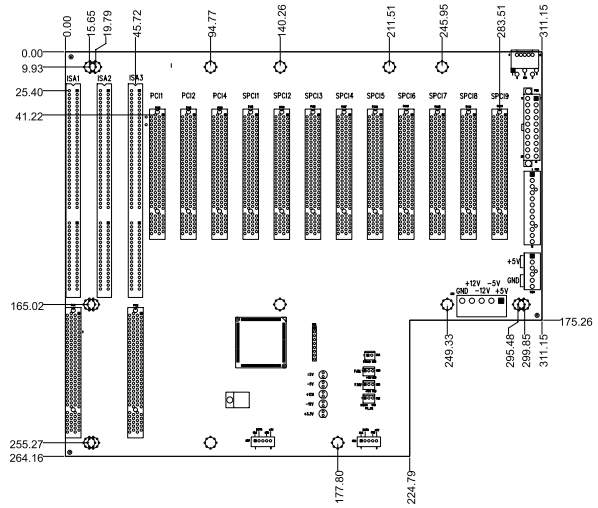

PX-14S3-RS-R41

Ordering Information

PX-14S3-RS-R41	14-slot backplane with 12 PCI slots and 2 ISA Bus slots
RACK-305G	4U rack-mount industrial chassis
RACK-360G	4U rack-mount industrial chassis
RACK-814G	4U rack-mount industrial chassis
RACK-3000G	4U rack-mount industrial chassis

PX-14S5-RS-R41

Ordering Information

PX-14S5-RS-R41	14-slot backplane with 7 PCI slots and 6 ISA Bus slots
RACK-305G	4U rack-mount industrial chassis
RACK-360G	4U rack-mount industrial chassis
RACK-814G	4U rack-mount industrial chassis
RACK-3000G	4U rack-mount industrial chassis

PCI-18SQ-RS-R40 4 systems

4 independent power sources

Ordering Information

PCI-18SQ-RS-R40	18-slot backplane with 12 PCI slots and 2 ISA Bus slots
RACK-4000B	4U rack-mount industrial chassis

PCI-19S-RS-R40

Ordering Information

PCI-19S-RS-R40	19-slot backplane with 4 PCI slots and 14 ISA Bus slots
RACK-3200G	4U rack-mount industrial chassis
RACK-3035G	4U rack-mount industrial chassis