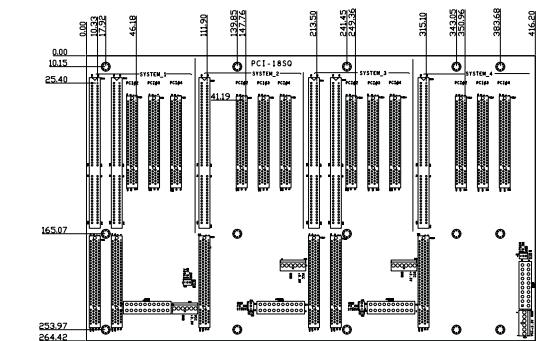

PX-14S5-RS-R41

Ordering Information

PX-14S5-RS-R41	14-slot backplane with 7 PCI slots and 6 ISA Bus slots
RACK-305G	4U rack-mount industrial chassis
RACK-360G	4U rack-mount industrial chassis
RACK-814G	4U rack-mount industrial chassis
RACK-3000G	4U rack-mount industrial chassis

PCI-18SQ-RS-R40 4 systems

4 independent power sources

Ordering Information

PCI-18SQ-RS-R40	18-slot backplane with 12 PCI slots and 2 ISA Bus slots
RACK-4000B	4U rack-mount industrial chassis

PCI-19S-RS-R40

Ordering Information

PCI-19S-RS-R40	19-slot backplane with 4 PCI slots and 14 ISA Bus slots
RACK-3200G	4U rack-mount industrial chassis
RACK-3035G	4U rack-mount industrial chassis