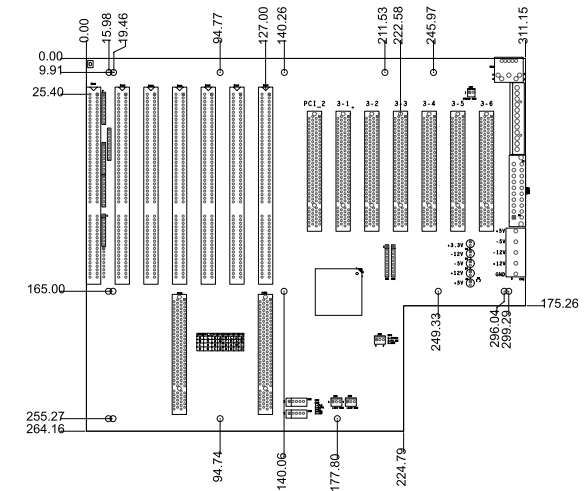

PX-14S3-RS-R41

Ordering Information

PX-14S3-RS-R41	14-slot backplane with 12 PCI slots and 2 ISA Bus slots
RACK-305G	4U rack-mount industrial chassis
RACK-360G	4U rack-mount industrial chassis
RACK-814G	4U rack-mount industrial chassis
RACK-3000G	4U rack-mount industrial chassis

PX-14S5-RS-R41

Ordering Information

PX-14S5-RS-R41	14-slot backplane with 7 PCI slots and 6 ISA Bus slots
RACK-305G	4U rack-mount industrial chassis
RACK-360G	4U rack-mount industrial chassis
RACK-814G	4U rack-mount industrial chassis
RACK-3000G	4U rack-mount industrial chassis

PCI-18SQ-RS-R40 4 systems

4 independent power sources

Ordering Information

PCI-18SQ-RS-R40	18-slot backplane with 12 PCI slots and 2 ISA Bus slots
RACK-4000B	4U rack-mount industrial chassis

PCI-19S-RS-R40

Ordering Information

PCI-19S-RS-R40	19-slot backplane with 4 PCI slots and 14 ISA Bus slots
RACK-3200G	4U rack-mount industrial chassis
RACK-3035G	4U rack-mount industrial chassis