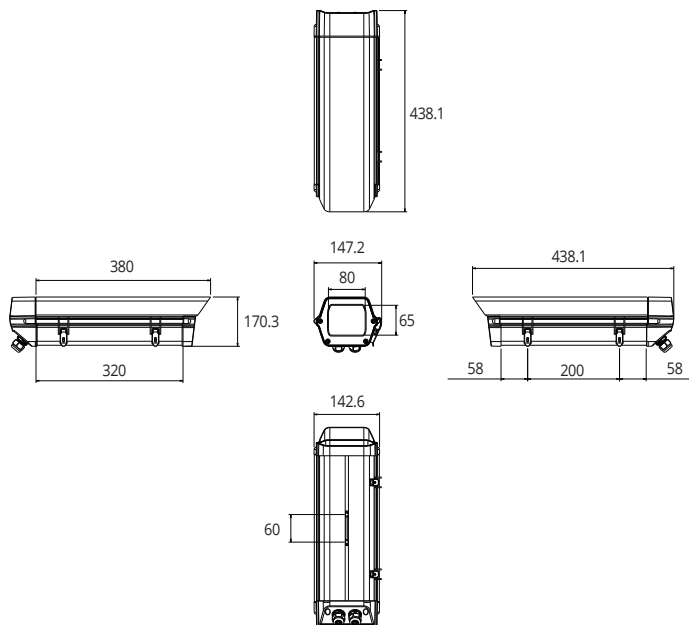

Mount Adapter

		Mount Adapter		
		DA-MA4100	DA-MA4200	DA-MA4300
Model				
SPECIFICATION				
Material		Aluminum	Aluminum	Aluminum
Color		White	White	White
Size	mm	Ø144 x 67 (H)	Ø144 x 67(H)	Ø128 x 67(H)
	inch	Ø5.7 x 2.6 (H)	Ø5.7" x 2.6"(H)	Ø5.1" x 2.6"(H)
Weight		0.32kg (0.71lb)	0.22kg (0.48lb)	0.18kg (0.39lb)
DIMENSIONS : mm				
				
APPLICATION				
Relevant Mount		DA-CM2050, DA-WM2050	DA-CM2050, DA-WM2050	DA-CM2050, DA-WM2050
Relevant Model		DC-D4213WRX, DC-D4216WRX, DC-D4513WRX, DC-D4223RX, DC-D4233RX, DC-D4533RX DC-Y6513RX, DC-Y6513WRX TC-D4222WRX, TC-D4221WRXP	DC-Y6513WRX, DC-Y6516WRX, DC-Y6C16WRX TC-D4222WRX, TC-D4221WRXP	DC-D4236RX, DC-D4236X, DC-D4533RX DC-D4233RX, DC-D4223RX DC-D4513WRX, DC-D4216WRX, DC-D4213WRX DC-Y6513RX TC-D5531RX, TC-D5531RXP, TC-D5532RX

Box Housing

Box Housing

DA-BH1100

Model

SPECIFICATION

Material	Aluminum, Plastic	
Color	White	
Size	mm	438.1 (L) x 147.2 (W) x 107.3 (H)
	inch	17.25 (L) x 5.8 (W) x 4.23 (H)
Weight	1kg (2.20lb)	

DIMENSIONS : mm

		Sun Shield	
Model		DA-DH1100	DA-SS1100
Model			
SPECIFICATION			
Material		Aluminum	Plastic
Color		White	White
Size	mm	Ø233.9 x 158 (H)	Ø158.2 x 96.5 (H)
	inch	Ø9.20 x 6.22 (H)	Ø6.22 x 3.8 (H)
Weight		0.45kg (1.0lb)	0.05kg (0.11lb)
DIMENSIONS : mm			
			
APPLICATION			
Relevant Mount	DA-CM1300, DA-CM1500, DA-WM1400	-	-
Relevant Model	DC-S3283WHX	DC-D3233HRX-N, DC-D3233HRXL, DC-D3243HRX-N, DC-D6233HRX, DC-D6243HRX, DC-D6233HRXL DC-D3533HRX, DC-D3C33HRX	

Corner Mount

		Corner Mount	
		DA-RM1100	DA-RM2000
Model			
SPECIFICATION			
Material		Aluminum	EGI
Color		White	White
Size	mm	337.8 (L) x 140 (W) x 199.1 (H)	165.7 (L) x 110 (W) x 89.3 (H)
	inch	13.29 (L) x 5.52 (W) x 7.83 (H)	6.5 (L) x 4.33 (W) x 3.52 (H)
Weight		1.2kg (2.65lb)	0.47kg (1.04lb)
DIMENSIONS : mm			
APPLICATION			
Relevant Mount		DA-WM1400	DA-WM2050, DA-JB2000 DA-JB2400, DA-JB4150, DA-JB4600, DA-JB4700, DA-TM4200
Relevant Model		-	DC-T3C33HRX