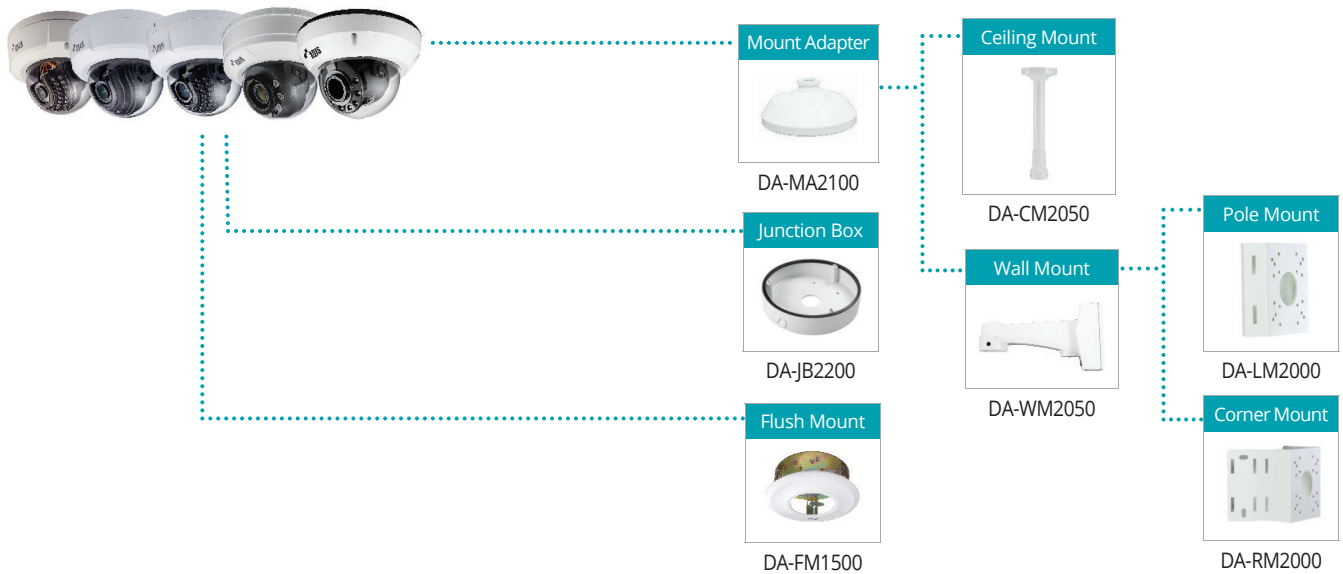

DOME (8)

DC Series DC-D3233WRX, DC-D4831HRX, DC-D4536HRX, DC-D4236HRX, DC-D4233HRX, DC-D4236WRX
DC-D4233WRX, DC-D4223WRX, DC-D3233RX, DC-D3233X

TC Series TC-D5532WRX, TC-D5531WRX, TC-D5531WRXP