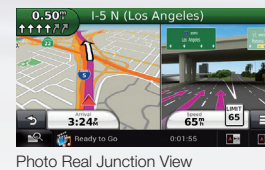

Accurate turn by turn directions with Lane Assist

Take the guess work out of which lane you need to be in to make your next transition or turn while routing to your destination.