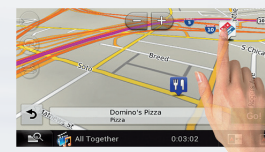

Advanced Navigation

Improved Smart POI Search

Display the details of a POI just by touching it on the map. Several other functions are also included, such as predictive text input and a custom "Where To" menu.