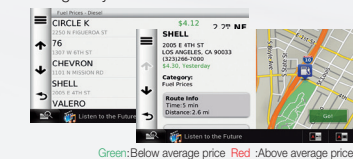

Fuel Prices

Find the best prices for any grade of fuel in your area or on your route. Just tap the screen and go to your chosen station.