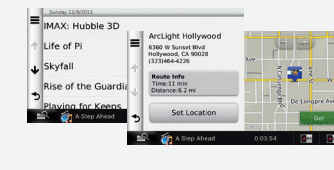

Movie Times (West World Media)

You can find a theater by Movie Title or Theater Name.