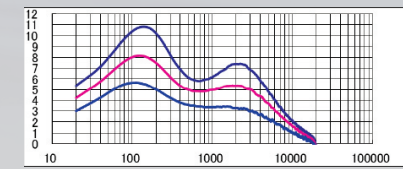

Drive EQ Equalizer