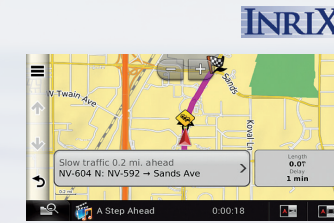

INRIX Traffic

Digital Traffic (INRIX by TPEG)

Get the best real-time information to help you navigate both on and off the freeway around traffic. Digital Traffic is updated every 2 minutes and receives more than 1,000 messages every update cycle. * For DNN only