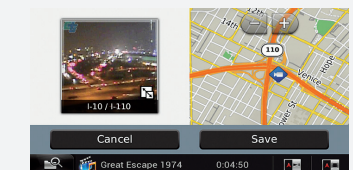

photoLive

Look up real-time photos from traffic cameras to see traffic and weather conditions.