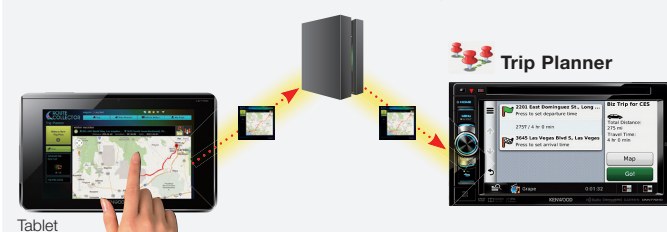

Route Collector

Plan a trip before getting in the Car!

You can plan a route before leaving home using the Route Collector website at <http://www.route-collector.com>. There is also the Route Collector App available for iPhone, and a mobile optimized website is available for other smartphones. You can import your routes to a Connected Entertainment receiver and the imported routes can be saved and used when needed. * For DNN770HD only

Tablet

Bluetooth Technology

Play music via Audio Streaming (A2DP / AVRCP)

Easily stream music from your phone or other Bluetooth devices directly to the receiver. Functions such as track name display and track search are also available from the receiver. * Excluding DDX271

Voice Dialing / Siri Eyes Free

The receiver will allow the voice dialing feature found on most smartphones to work through Bluetooth. * Excluding DDX271