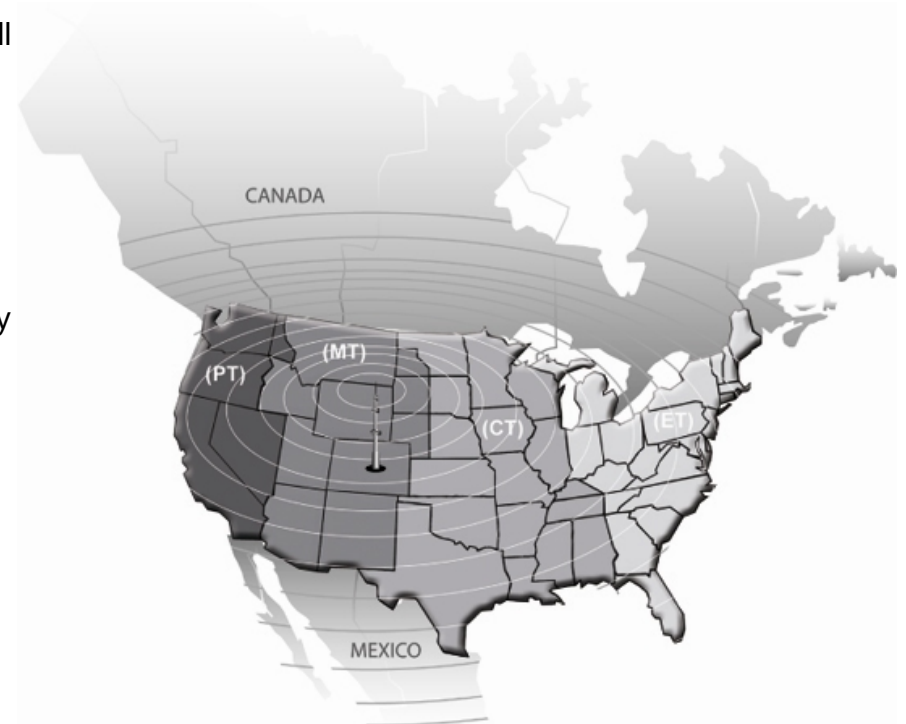

Atomic Time – Alarm Clocks, Analog Clocks, Digital Wall Clocks

» Experience the accurate advantage of WWVB time in your home or office with Atomic Time Pieces by La Crosse Technology.

» Just select your time zone and the advanced time piece will automatically synchronize itself to the most accurate clock in the world!

» The secret is inside! Atomic Time Pieces by La Crosse Technology have built-in receivers that automatically acquire the WWVB signal broadcast by the U.S. Government's National Institute of Standards & Technology (NIST) in Fort Collins, Colorado. Receiving this signal ensures that the time piece is synchronized to the regulating cesium clock, and will always display the most accurate time and date.

» TV and radio stations have been using this exact technology for years. For further information about WWVB technology, please visit the NIST website at: www.nist.gov