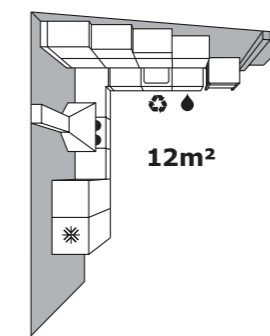

Kitchen ideas #10:

Four sizes for infinite variety

Is your kitchen a perfect cube of equal measurements and right angles? Probably not. That's why FAKTUM, our kitchen system, offers wall cabinets in four different heights: ① 35cm ② 57cm ③ 70cm and ④ 92cm. That way you can fit out your kitchen, including sloping ceilings, awkward angles or tight spaces.