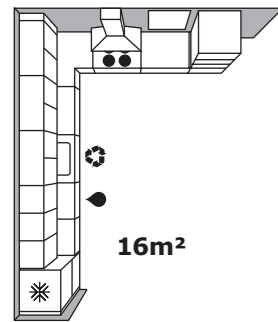

Kitchen ideas #13: Follow the rule of thumb

One of the secrets behind a great kitchen lies in the arrangement of workspace. Make sure there's enough* space on both sides of ① the sink and ② the hob, and ③ generous food preparation space between. Have this in mind when you're planning, and your kitchen will get the thumbs up.

* For recommended measurements, see our Planning Guide (available at the store and online).

SOFIELUND walnut effect light grey and **RUBRIK** white glass kitchen with **FAKTUM** frame **£4200**
SOFIELUND doors/drawer fronts in foil finish and RUBRIK glass doors in tempered glass and aluminium. Styled with **BLANKETT** aluminium handles and **PERSONLIG** white acrylic worktop.
HÖGVÄRDIG induction hob with bridge function **£500** 002.228.31 See page 72
BREDSKÅR single-bowl inset sink **£200**
098.963.44 Price includes **ATLANT** waste trap, packaged separately. See page 62
BUDSKÅR kitchen mixer tap **£130**
102.226.18 See page 64
SKINANDE integrated dishwasher **£400**
702.224.32 See page 81
FROSTIG BC155 integrated fridge **£250**
501.994.80 See page 78
FROSTIG BF91 integrated freezer **£250**
001.994.73 See page 78