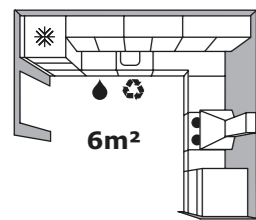

New to IKEA kitchens? Start here

EVERYDAY LOW PRICES

The whole idea behind IKEA is to offer great home furnishings at prices you can afford. Kitchens are, of course, no exception.

FREE GUARANTEES

With extensive guarantees of up to 25 years, you can feel confident that we value everyday quality every bit as much as you do.

Page 82

QUALITY APPLIANCES

Choose from a complete range of built-in and free-standing appliances – developed in cooperation with Whirlpool Corporation and Electrolux.

Page 68

RUBRIK APPLÅD light turquoise and APPLÅD white kitchen with FAKTUM frame £1410 RUBRIK APPLÅD doors in painted finish and APPLÅD doors/drawer fronts in painted finish. Styled with KLIPPIG aluminium handles and PRÄGEL white laminate worktop.
FOLKLIG induction hob with booster £275 402.228.29 See page 72
BOHOLMEN 1 1/2 bowl insert sink with drainer £90 098.962.83 See page 62
RINGSKÅR single-lever kitchen mixer tap £80 601.405.78 See page 64
SKINANDE integrated dishwasher £400 702.224.32 See page 81
LUFTIG extractor hood £100 202.224.01 See page 75
FROSTIG BC155 integrated fridge £250 501.994.80 See page 78
FROSTIG BF91 integrated freezer £250 001.994.73 See page 78