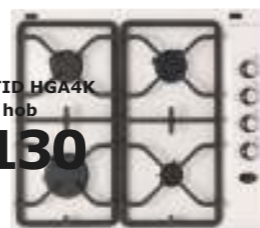

- Removable pot support for easy cleaning

1650W 1650W

3000W 1000W

FRAMTID HGA4K gas hob £120 59×51, H5.1cm. Stainless steel. 201.234.77

- Removable pot support for easy cleaning

1650W 3000W

1650W 1000W

DÅTID HGA4K
gas hob
£130