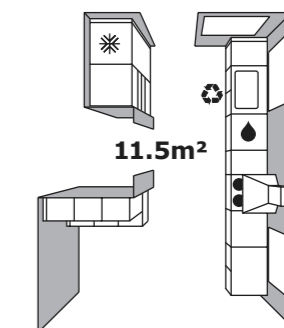

11.5m²

LIDINGÖ grey kitchen with FAKTUM frame £2045
LIDINGÖ doors/drawer fronts in painted finish and glass doors in tempered glass. Styled with FÅGLAVIK chrome-plated knobs, FÅGLEBODA chrome-plated handles and PRÄGEL black stone effect laminate worktop.

DÅTID HGA4K gas hob £130 901.598.30 See page 72

DOMSJÖ double-bowl sink £160 098.972.30 Price includes

ATLANT waste trap, packaged separately. See page 62

GLITTRAN kitchen mixer tap £90 702.226.20 See page 64

SKINANDE integrated dishwasher £400

702.224.32 See page 81

FROSTIG BC155 integrated fridge £250

501.994.80 See page 78

FOTO pendant lamps £18/ea Give a directed light, good for

over dining tables or bar tops. Lacquered aluminium.

Ø38cm. Off-white. 401.928.51

FINTORP range Powder-coated steel. Designer: Carina Bengs.

Rails £7/ea L79cm. 002.019.04 **Hooks £3/5pk** Can be hung

on FINTORP rail. H7cm. Black. 402.019.02