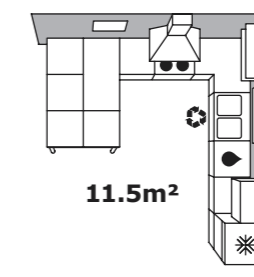

new ROCKHAMMAR brown wood effect kitchen with FAKTUM frame £1510 ROCKHAMMAR doors/drawer fronts in foil finish. Styled with FÅGLAVIK black powder-coated zinc handles/knobs and PRÄGEL black stone effect laminate worktop.
TYDLIG induction hob with booster £350 602.228.28 See page 72
BOHOLMEN 1½ bowl inset sink £70 598.962.85 Price includes ATLANT waste trap, packaged separately. See page 62
EDSVIK dual-control kitchen mixer tap £50 800.318.42 See page 64
FROSTIG BC155 integrated fridge £250 501.994.80 See page 78