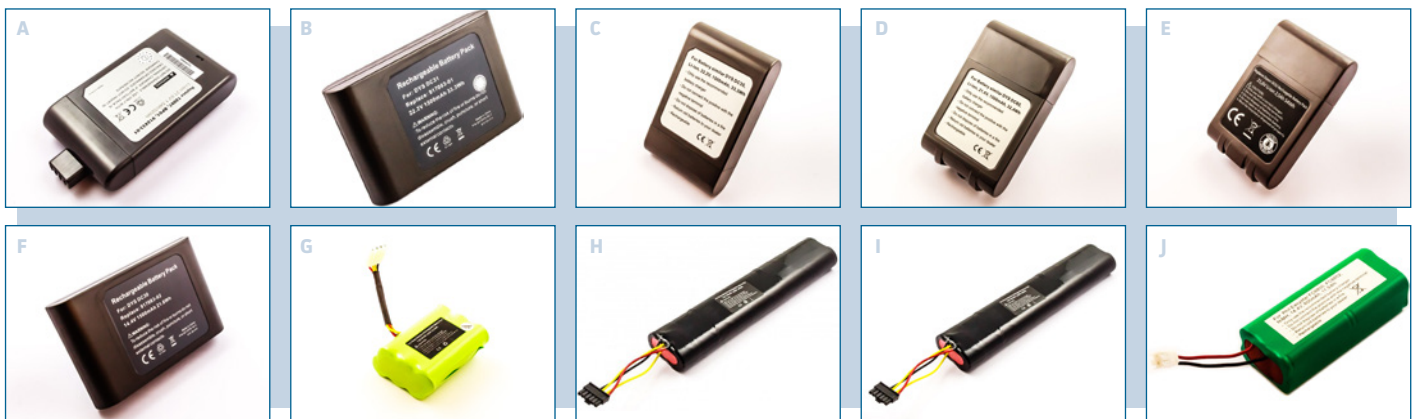

DESCRIPTION	WORKS FOR	P/N	
Li-ion 21.6V 1500mAh 32.4Wh	Dyson DC Series DC16	MBVC0018	A
Li-ion 22.2V 1500mAh 33.3Wh	Dyson DC Series DC31, DC34, DC35 (before June 2013), DC44 Animal, DC45	MBVC0020	B
Li-ion 22.2V 1500mAh 33.3Wh	Dyson DC Series DC35 (after June 2013), DC57	MBVC0021	C
Li-ion 21.6V 1500mAh 32.4Wh	Dyson DC62, DC58, DC59, DC62 Animal, DC72, DC74 Animal, V6, V6 Animalpro, V6 Absolute, V6 Handstaubsauger, V6 Total Clean, V6 Up Top, V8 Absolute, V8 Animal	MBVC0022	D
Li-ion 21.6V 2500mAh 54Wh	Dyson DC62, DC58, DC59, DC62 Animal, DC72, DC74 Animal, V6, V6 Animalpro, V6 Absolute, V6 Handstaubsauger, V6 Total Clean, V6 Up Top, V8 Absolute, V8 Animal	MBVC0023	E
Li-ion 14.4V 1500mAh 21.6Wh	Dyson DC Series DC30	MBVC0019	F
NiMH 7.2V 3500mAh 25.2Wh	Neato XV-11, XV-15, XV-14, XV-12, XV-21, All Floor, XV Signature Pro, XV-25, XV Signature, VR100, XV-Pro, Signature 25, VX100, XV-13	MBVC0011	G
NiMH 12V 3000mAh 36Wh	Neato Botvac 70e, 75, 80, 85	MBVC0010	H
NiMH 12V 2000mAh 24Wh	Neato Botvac 70e, 75, 80, 85	MBVC0009	I
NiMH 14.4V 800mAh 11.5Wh	Philips Easystar FC8800, FC8802	MBVC0012	J