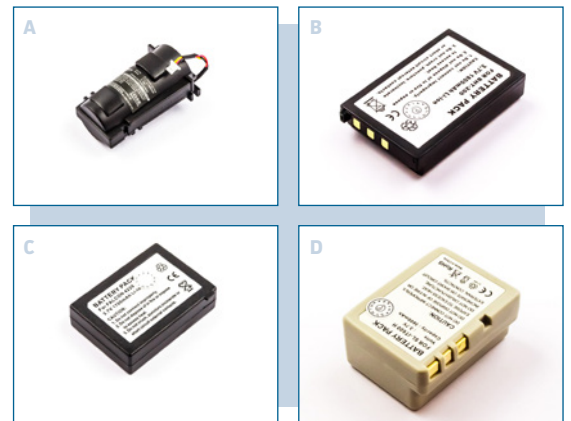

MicroBattery offers an extended product range for all the most important battery powered devices