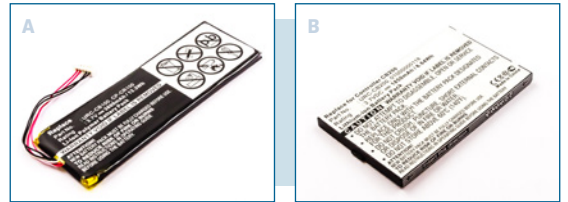

BATTERIES FOR	P/N	
LOGITECH Harmony 880 Remote, Li-ion 3.7V 900mAh 3.3Wh	MBRC-BA0005	A
LOGITECH Harmony 1000 Remote, Li-ion 3.7V 900mAh 3.3Wh	MBRC-BA0004	B
LOGITECH MX1000 Laser Cordless Mouse, Li-ion 3.7V 2000mAh 7.4Wh	MBMOU0002	C
LOGITECH Harmony Touch, Li-ion 3.7V 1050mAh 3.9Wh	MBRC-BA0002	D
LOGITECH diNovo Edge, Li-ion 3.7V 950mAh 3.5Wh	MBRC-BA0003	E
LOGITECH LX700 Laser Cordless Mouse, NiMH 2.4V 1800mAh	MBMOU0001	F

Sonos CB100, CR100, Li-Polymer, 3.7V 3600mAh 13.3Wh	MBRC-BA0009	A
Sonos CB200, CR200, Li-ion 3.7V 1850mAh 6.8Wh	MBRC-BA0008	B