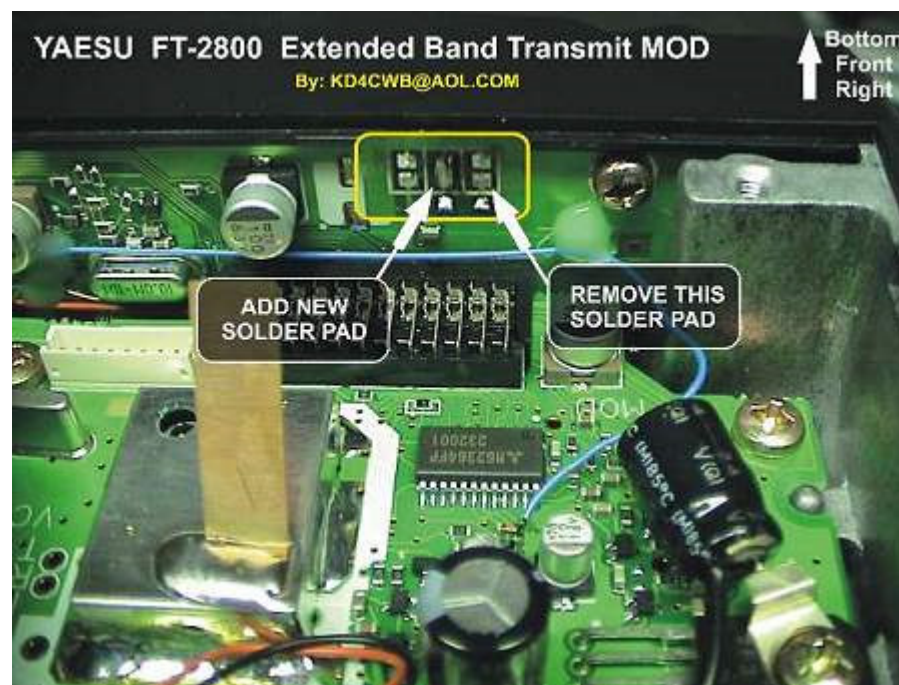

Ham resources

Yaesu FT-2800M (FT 2800 M FT2800M) extended TX mod

This MOD is for the NEW Yaesu FT-2800 Hi-Power 2-Meter Mobile and it is easy!

Start by disconnecting power and microphone.

1. Remove all screws on bottom of radio and remove bottom cover.

* Careful, the speakers rubber seal my stick to the cover, so take your time and note that the speakers wires are soldered to radio (no connector).

2. To make this simple, position the radio with the front facing away from you (bottom up) In the front right corner you will see a set of three solder pads located on the back side of the circuit board for the front display/ controls.
3. There is only one solder pad in place from factory (far right side, see photo).