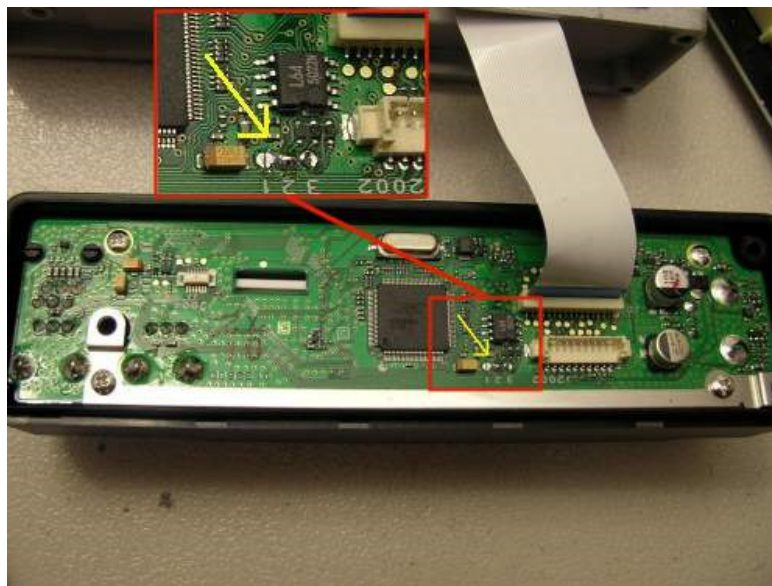

Service Manual

Find the Manual You Need for Free Get Your Free Manuals Here Now!
[www.FixYa.com/Manuals](#)

Ads by Google

Yaesu FT-1802 (FT 1802 FT1802) Extended Transmit Modification

1. Remove the front display
Remove the three torx screws from the front of the unit.
2. Change jumper.
Locate the three pairs of solder pads beside the unused connector.
Remove the solder jumper from 3.
Add a solder jumper to 2.

3. Reassemble the unit.
4. Reset the system.
Hold three front panel buttons. [REV] [LOW] [D/MR]
Power on the radio. It will indicate "ALL RESET PUSH D/MR KEY".
Press [D/MR].
WARNING: This will reset everything including all stored memories.
5. Set the defaults that have changed.