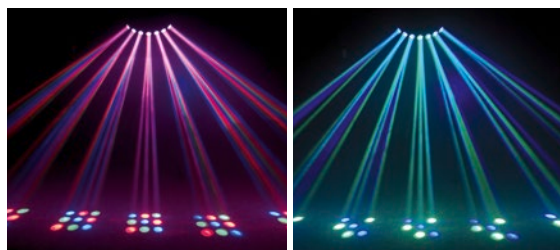

DMX RGB

**EUROLITE LED SCY-300D Beam Effect**

Beam effect with 2 rows and three lenses each

- Equipped with 18x3 W LED, 6 each in red, green and blue
- Each lens can be controlled individually via DMX
- Sound control via built-in microphone, strobe effect, auto mode, internal programs, master/slave function

No. 51918679

**Technical specifications:**

Power supply:	100-240 V AC, 50/60 Hz~
Power consumption:	50 W
Number of DMX channels:	3/20
DMX-512 connection:	3-pin XLR
Sound-control:	via built-in microphone
LED-Type:	3 W
Number of LEDs:	18: 6 each in red, green and blue
Dimensions (LxWxH):	230 x 320 x 260 mm
Weight:	4 kg

RGB

**EUROLITE LED SCY-7 Beam Effect**

Classic RGB beam effect with 63 LEDs

- One row with 7 glass lenses
- Up to 63 beams provide a room-filling effect
- Easy installation via mounting bracket

No. 51918670

DMX TCL RGB

**EUROLITE LED SCY-200 Beam Effect**

Classic beam effect as TCL version

- Bright fan effect with 6 x 3 W tricolor LED
- One row with 6 glass lenses
- Each lens can be controlled individually via DMX