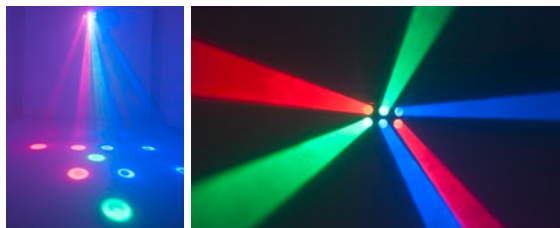

DMX RGB

**EUROLITE LED SCY-300D Beam Effect**

Beam effect with 2 rows and three lenses each

- Equipped with 18x3 W LED, 6 each in red, green and blue
- Each lens can be controlled individually via DMX
- Sound control via built-in microphone, strobe effect, auto mode, internal programs, master/slave function

No. 51918679

**Technical specifications:**

Power supply:	100-240 V AC, 50/60 Hz~
Power consumption:	50 W
Number of DMX channels:	3/20
DMX-512 connection:	3-pin XLR
Sound-control:	via built-in microphone
LED-Type:	3 W
Number of LEDs:	18: 6 each in red, green and blue
Dimensions (LxWxH):	230 x 320 x 260 mm
Weight:	4 kg

RGB

**EUROLITE LED SCY-7 Beam Effect**

Classic RGB beam effect with 63 LEDs

- One row with 7 glass lenses
- Up to 63 beams provide a room-filling effect
- Easy installation via mounting bracket

No. 51918670

DMX TCL RGB

**EUROLITE LED SCY-200 Beam Effect**

Classic beam effect as TCL version

- Bright fan effect with 6 x 3 W tricolor LED
- One row with 6 glass lenses
- Each lens can be controlled individually via DMX