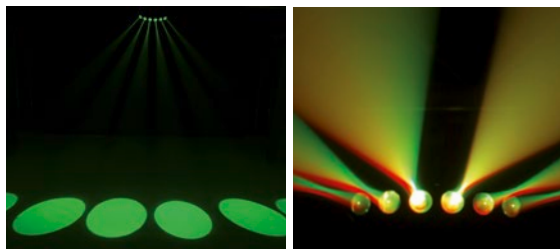

DMX RGB

**EUROLITE LED SCY-300D Beam Effect**

Beam effect with 2 rows and three lenses each

- Equipped with 18x3 W LED, 6 each in red, green and blue
- Each lens can be controlled individually via DMX
- Sound control via built-in microphone, strobe effect, auto mode, internal programs, master/slave function

RGB

**EUROLITE LED SCY-7 Beam Effect**

Classic RGB beam effect with 63 LEDs

- One row with 7 glass lenses
- Up to 63 beams provide a room-filling effect
- Easy installation via mounting bracket

No. 51918670

DMX TCL RGB

**EUROLITE LED SCY-200 Beam Effect**

Classic beam effect as TCL version

- Bright fan effect with 6 x 3 W tricolor LED
- One row with 6 glass lenses
- Each lens can be controlled individually via DMX