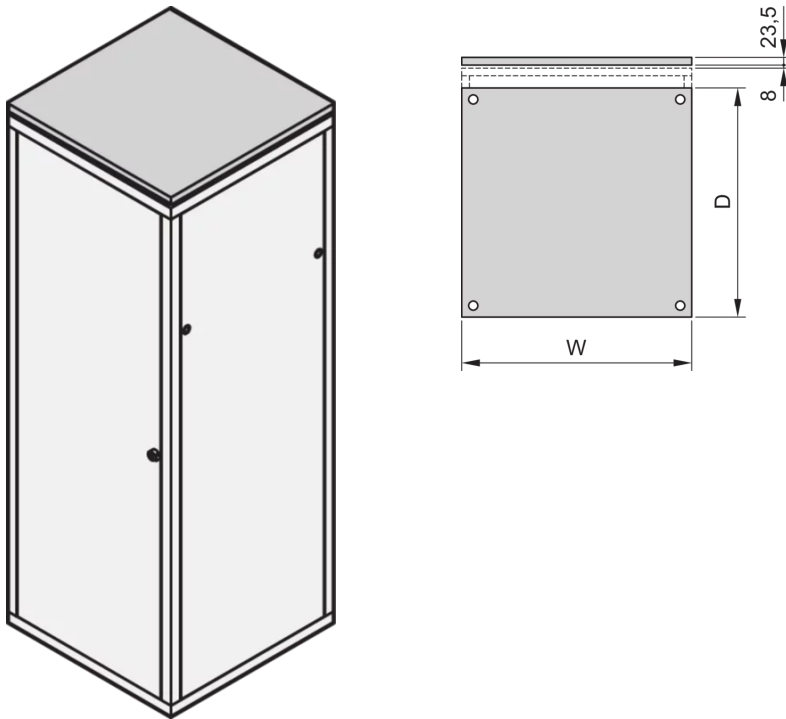

22117-813 EURORACK RAISED TOP COVER, RAL 7021, 600W 900D

KEY FEATURES

Top cover, St, 1.5 mm

Air gap 8 mm

A fan tray can be retrofitted for ventilation

PRODUCT ATTRIBUTES

Product Type: Cabinet/Rack Top Cover

Product Family: Eurorack

Type: Raised

Material: Steel

Color: Black Grey

Color Code: RAL 7021

Width: 600 mm

Depth: 900 mm

Protection Rating: IP20

ADDITIONAL PRODUCT DETAILS

Raised top cover for better ventilation and heat escape. Eurorack raised top cover is robust and fan tray can be retrofitted for ventilation.

CERTIFICATIONS

North America

All locations
+1.763.422.2661
Chat with us:
schroff.nvent.com