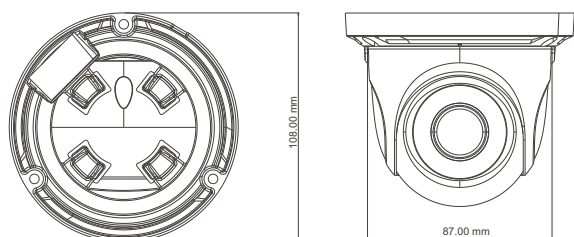

Dimensions

Available Accessories

TD-YXH0201 TD-YZJ0802 TD-YZJ0402

Specifications

| Model | TD-9524S1 |
|----------------------------|--|
| Specifications | |
| Camera | |
| Image Sensor | 1 / 2.8 "CMOS |
| Image Size | 1920 x 1080 |
| Electronic Shutter | 1 / 25 s ~ 1 / 100000 s |
| Auto Iris | Fixed Iris |
| Min. Illumination | 0.1 lux @F1.2,AGC ON; 0 lux with IR |
| Lens | 3.6 mm @ F1.6, angle of view: 79° (2.8 mm optional) |
| Lens Mount | M12 |
| Day & Night | ICR |
| Wide Dynamic Range | Digital WDR |
| Digital NR | 3D DNR |
| Angle Adjustment | Any angle |
| Image | |
| Video Compression | H.264 / MJPEG |
| H.264 Compression Standard | Baseline Profile / Main Profile / High Profile |
| Resolution | 1080P (1920 x 1080), 720P (1280 x 720), D1, CIF, 480 x 240 |
| Main Stream | 60Hz : 1080P (1 ~ 30fps) / 720P (1 ~ 30fps) 50Hz : 1080P (1 ~ 25fps) / 720P (1 ~ 25fps) |
| Bit Rate | 256Kbps ~ 5Mbps |
| Encode Mode | VBR / CBR |
| Quality | Five levels under VBR; Freely adjustable under CBR |
| Image Settings | ROI, Saturation, Brightness, Chroma, Contrast, Wide Dynamic, Sharpen, NR, etc. adjustable through client software or web browser |
| ROI | 3 ROI |
| Interfaces | |
| Network | RJ45 |
| Functions | |
| Remote Monitoring | IE browsing,CMS remote control |
| Online Connection | Support simultaneous monitoring for up to 3 users ; Support multi-stream real time transmission |
| Network Protocol | TCP/IP, UDP, DHCP, NTP, RTSP, DDNS, SMTP,FTP |
| Interface Protocol | ONVIF |
| Storage | Network remote storage |
| Smart Alarm | Motion alarm |
| PoE | Optional |
| IR Distance | 10 ~ 20 m |
| Water-proof | IP66 |
| Others | |
| Power Supply | DC12V (PoE power supply optional) |
| Power Consumption | < 2W |
| IR Consumption ON | < 4W |
| Operating Environment | - 20°C ~ 50°C, 10% ~ 90% humidity |
| Dimensions (mm) | Φ87 × 108 |
| Weight (net) | 369g |
| Installation | Pendent mounting (Wall mounting available with the junction box and bracket) |