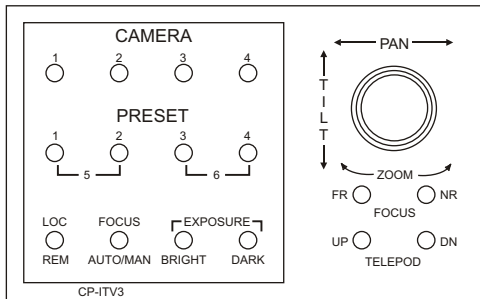

Control Panel