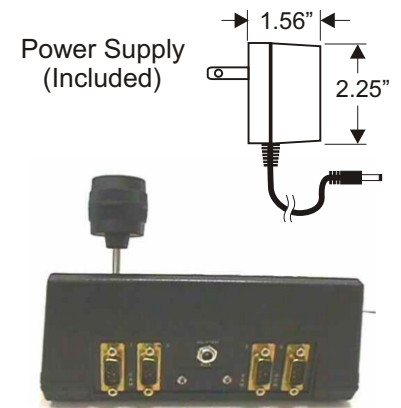

Control Panel