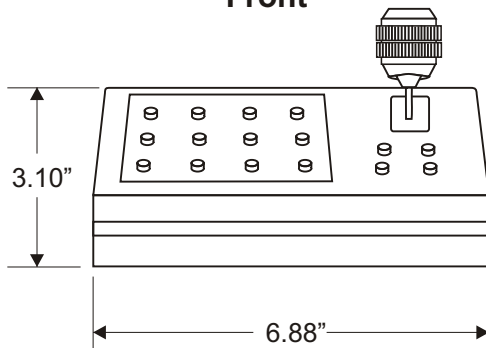

Control Panel

Front

Side

Back

Description:

The Telemetrics CP-ITV-D300 is an RS-232 serial desktop control panel designed to control the Sony EVI-D30, EVI-D70, EVI-D100, BRC-300, BRC-700 and Elmo PTC-100 pan/tilt video cameras. Up to four camera systems can be connected and controlled by one control panel.

A proportional rate joystick provides smooth, simultaneous control of pan, tilt and zoom. Switches are provided to control focus and iris of the camera lens, and motorized elevating tripod - telepod. Six memorized presets, pan, tilt, zoom and focus positions, for each of the four cameras can be recalled by selector switches provided or by external contact closures (option). Interacting local and remote control panels, RS-232 interconnected, can control the cameras at either location by selecting the front panel Local/Remote switch. RS-232 addressable external video switchers are also controllable when operating camera select buttons.

The pan/tilt video cameras may be connected using daisy chain wiring or home run wiring. Various interconnecting cable accessories are available (not included).

Other accessories include a ceiling mounting bracket (CAM-CMBKT), a wall mounting bracket (CAM-WMBKT) and a dome enclosure (CAM-CMDM).

Functions:

- Four Pan/Tilt Camera Select Switches
- Six Preset Shot Switches
- Local/Remote Select (Daisy Chain only)
- Proportional Joystick for control of pan, tilt and zoom.

- Lens Focus Far/Near
- Lens Focus Auto/Man
- Lens Iris Bright/Dark
- Video Switcher (Daisy Chain Only)
- Telepod Up/Down
- (Kramer 6 x 1 Switcher - CVG-SW61CS)