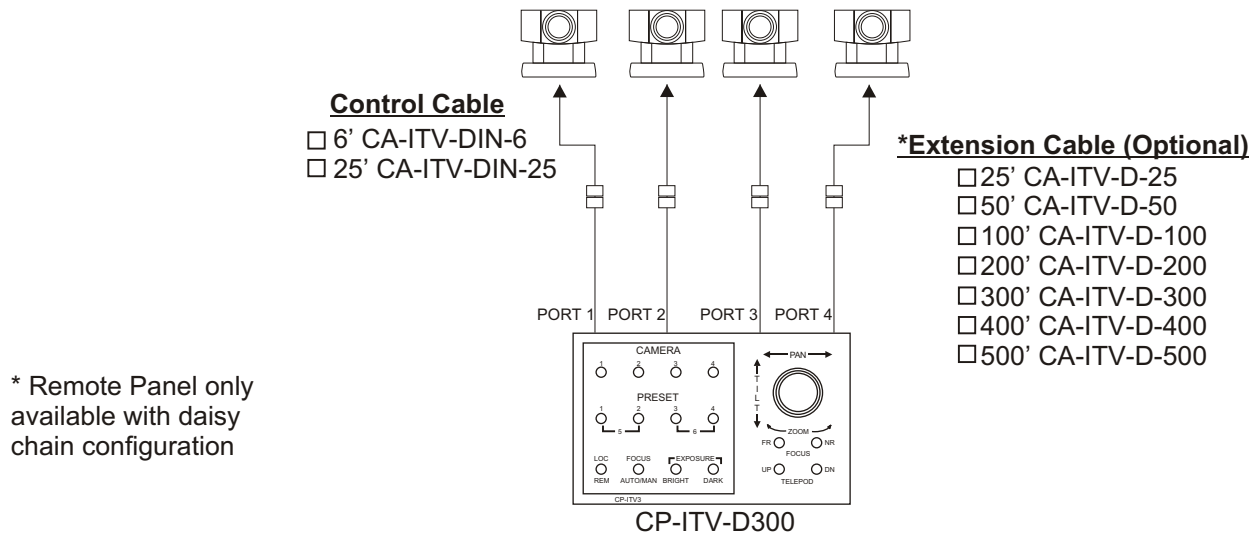

The pan/tilt video cameras may be connected using daisy chain wiring or home run wiring. Various interconnecting cable accessories are available (not included).

Other accessories include a ceiling mounting bracket (CAM-CMBKT), a wall mounting bracket (CAM-WMBKT) and a dome enclosure (CAM-CMDM).

## Functions:

- Four Pan/Tilt Camera Select Switches
- Six Preset Shot Switches
- Local/Remote Select (Daisy Chain only)
- Proportional Joystick for control of pan, tilt and zoom.

- Lens Focus Far/Near
- Lens Focus Auto/Man
- Lens Iris Bright/Dark
- Video Switcher (Daisy Chain Only)
- Telepod Up/Down
- (Kramer 6 x 1 Switcher - CVG-SW61CS)

System with Daisy Chain Wiring

\* For Plenum cables, use part number CA-ITV-DP-XXX (where XXX=feet).

System with Home Run Wiring

\* For Plenum cables, use part number CA-ITV-DP-XXX (where XXX=feet).

Mounting Brackets