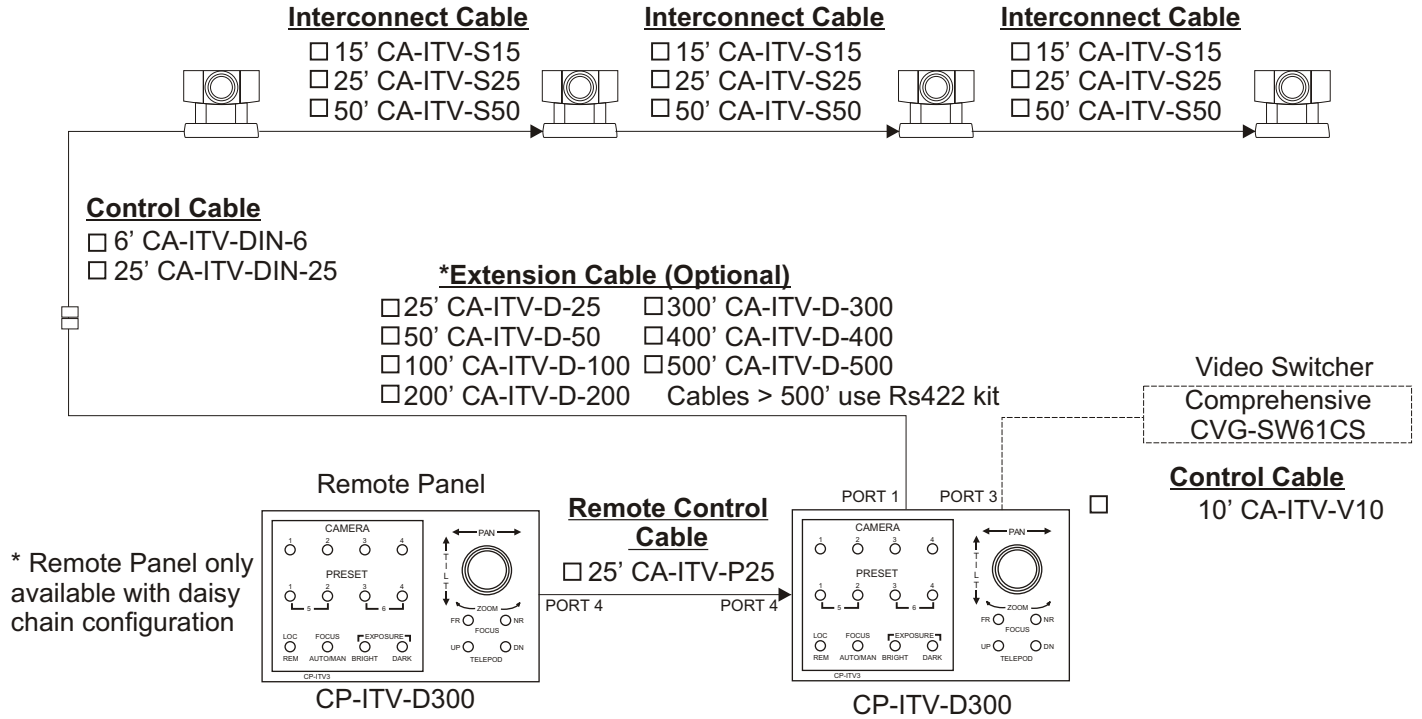

System with Daisy Chain Wiring

* For Plenum cables, use part number CA-ITV-DP-XXX (where XXX=feet).