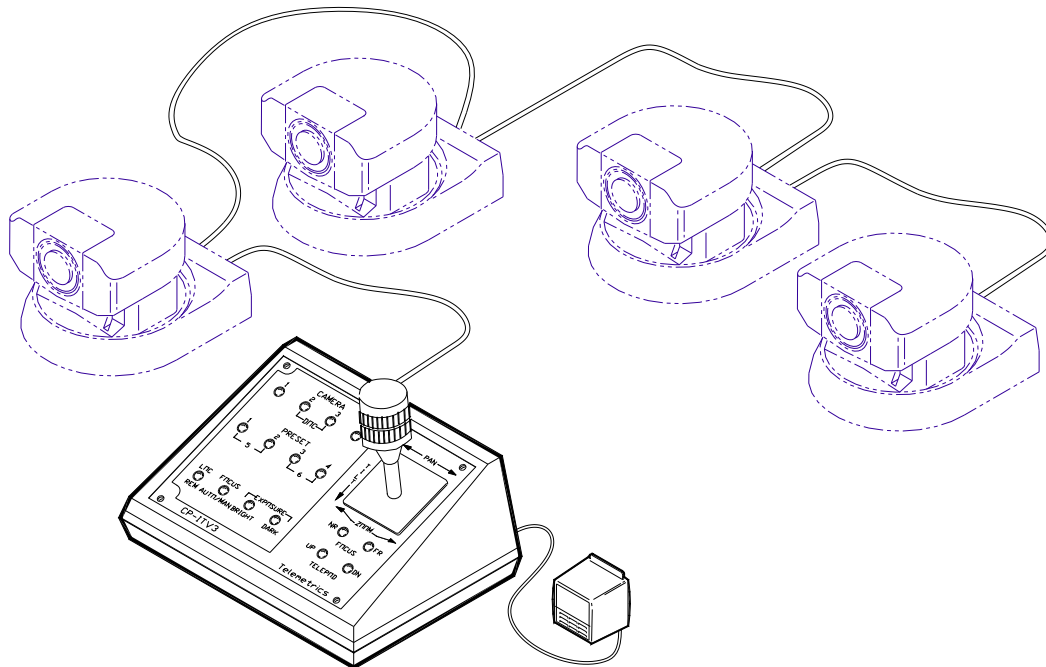

## CP-ITV-D300

### 3-Axis ITV Control Panel

**Telemetrics Control Panel for the Sony  
EVI-D30, EVI-D70, EVI-D100, BRC-300, BRC-700 and ELMO PTC-100  
Pan/Tilt Video Cameras enhances function and value for  
Teleconferencing, Educational, and Security Applications.**

## Description:

The Telemetrics CP-ITV-D300 is an RS-232 serial desktop control panel designed to control the Sony EVI-D30, EVI-D70, EVI-D100, BRC-300, BRC-700 and Elmo PTC-100 pan/tilt video cameras. Up to four camera systems can be connected and controlled by one control panel.