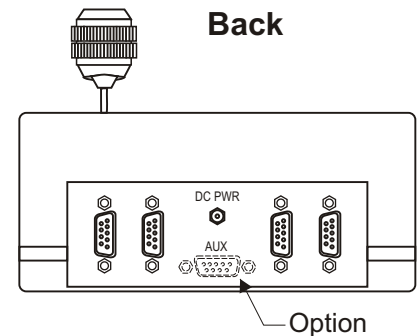

Back

Description:

The Telemetrics CP-ITV-D300 is an RS-232 serial desktop control panel designed to control the Sony EVI-D30, EVI-D70, EVI-D100, BRC-300, BRC-700 and Elmo PTC-100 pan/tilt video cameras. Up to four camera systems can be connected and controlled by one control panel.

A proportional rate joystick provides smooth, simultaneous control of pan, tilt and zoom. Switches are provided to control focus and iris of the camera lens, and motorized elevating tripod - telepod. Six memorized presets, pan, tilt, zoom and focus positions, for each of the four cameras can be recalled by selector switches provided or by external contact closures (option). Interacting local and remote control panels, RS-232 interconnected, can control the cameras at either location by selecting the front panel Local/Remote switch. RS-232 addressable external video switchers are also controllable when operating camera select buttons.

The pan/tilt video cameras may be connected using daisy chain wiring or home run wiring. Various interconnecting cable accessories are available (not included).

Other accessories include a ceiling mounting bracket (CAM-CMBKT), a wall mounting bracket (CAM-WMBKT) and a dome enclosure (CAM-CMDM).

Functions:

- Four Pan/Tilt Camera Select Switches
- Six Preset Shot Switches
- Local/Remote Select (Daisy Chain only)
- Proportional Joystick for control of pan, tilt and zoom.

- Lens Focus Far/Near
- Lens Focus Auto/Man
- Lens Iris Bright/Dark
- Video Switcher (Daisy Chain Only)
- Telepod Up/Down
- (Kramer 6 x 1 Switcher - CVG-SW61CS)