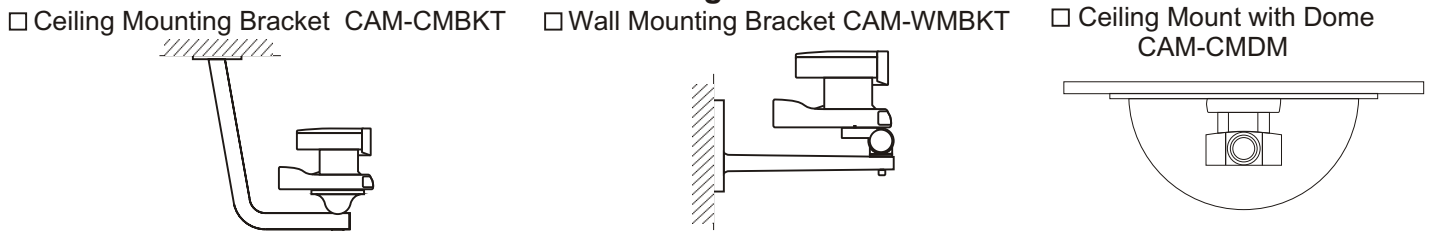

System with Daisy Chain Wiring

\* For Plenum cables, use part number CA-ITV-DP-XXX (where XXX=feet).

System with Home Run Wiring

\* For Plenum cables, use part number CA-ITV-DP-XXX (where XXX=feet).

Mounting Brackets